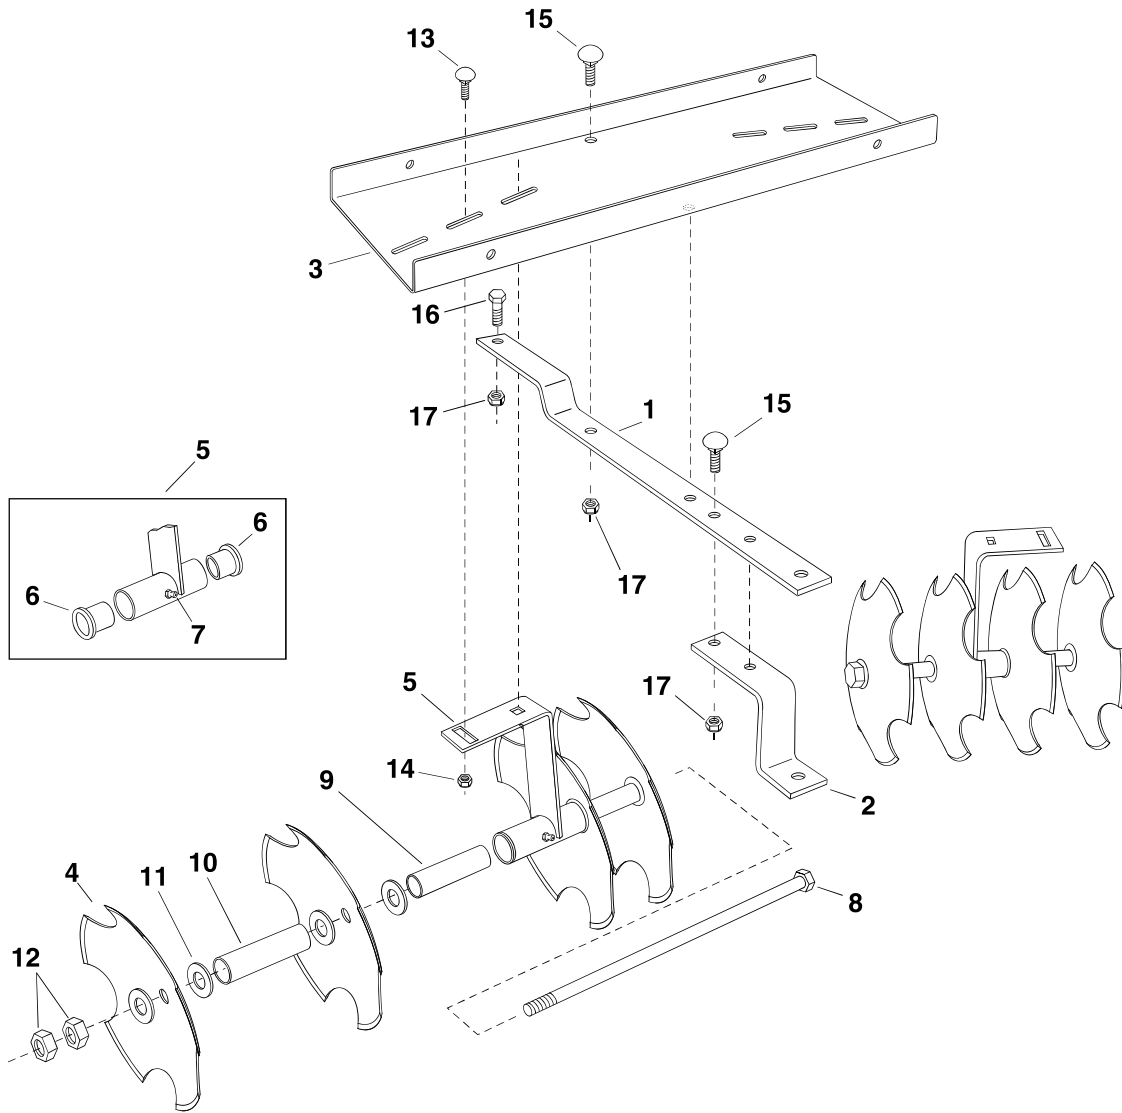

REPAIR PARTS FOR MODEL 45-02663 - DISC CULTIVATOR

REF. NO.	PART NO.	QTY.	DESCRIPTION	REF. NO.	PART NO.	QTY.	DESCRIPTION
1	24850BL1	1	Draw Bar	10	46859	4	Spacer, 3/4" I.D. x 4-1/4" Lg.
2	24851BL1	1	Hitch Bracket	11	1540-162	16	Flat Washer, 3/4" Std. Wrt.
3	24852BL3	1	Tray	12	46860	4	Hex Nut, 3/4-10 Thread
4	40106BL1	8	Notched Blade Disc	13	43350	4	Carriage Bolt, 3/8-16 x 1" Lg.
5	63510	2	Bearing Hanger Brkt. Assembly	14	HA21362	4	Nylock Nut, 3/8-16 Thread
6	44488	4	Bearing (Included in #63510)	15	47660	4	Carriage Bolt, 1/2-13 x 1-1/2" Lg.
7	46858	2	Grease Fitting (Included in #63510)	16	43020	1	Hex Bolt, 1/2-13 x 1-1/2" Lg.
8	46857	2	Hex Bolt, 3/4-10 x 16" Lg.	17	41657	5	Nylock Nut, 1/2-13 Thread
9	24240	2	Bearing Sleeve		3-238	1	Owners Manual

SpeedPart *the fastest way to purchase parts* www.speedepart.com

REPAIR PARTS
 Agri-Fab, Inc.
 809 South Hamilton
 Sullivan, IL. 61951
 217-728-8388
www.agri-fab.com