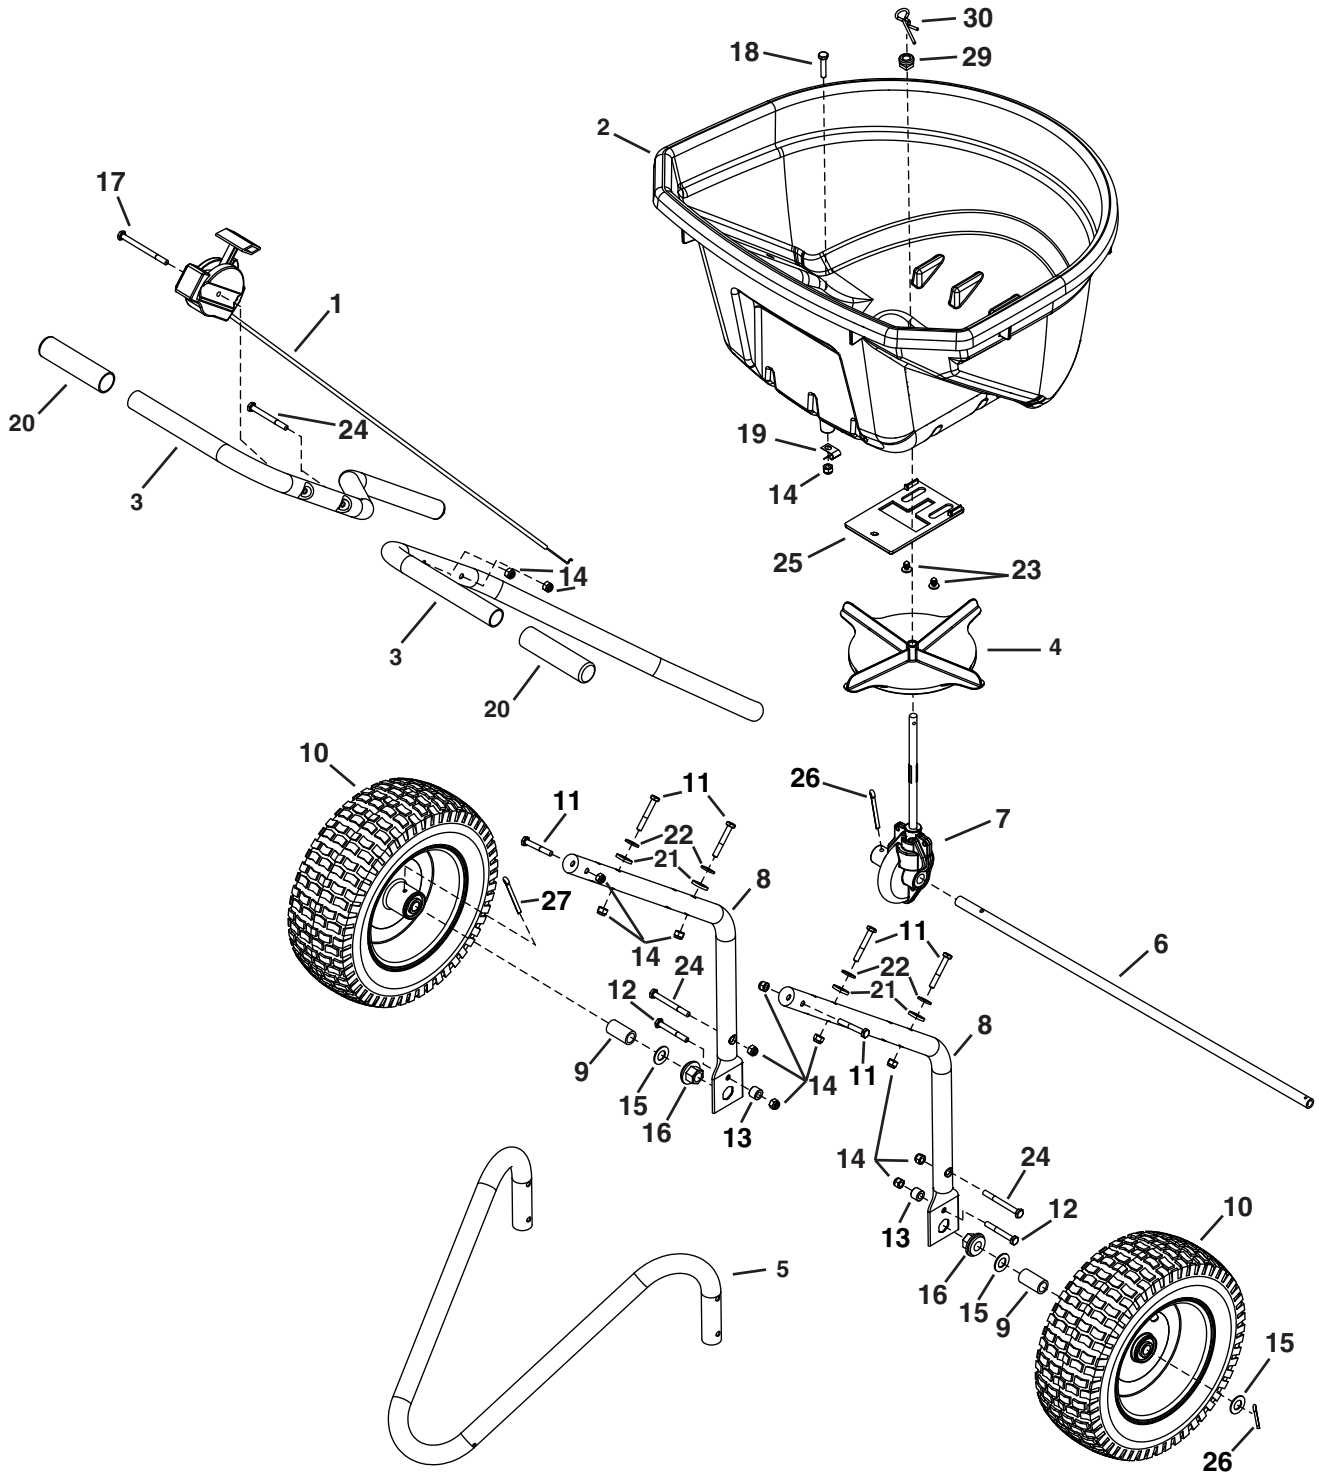

45-05761

45-05761

REF	QTY	PART NO	DESCRIPTION	REF	QTY	PART NO	DESCRIPTION
1	1	45281	Control, Cable	17	1	46071	Bolt, Hex 1/4-20 X 3-1/4
2	1	45282	Hopper	18	1	1509-90	Bolt, Hex 1/4-20 X 1-1/4
3	2	2-538OR1	Tube, T-Handle	19	1	41196	Clamp
4	1	45504	Impeller	20	2	2-554	Grip, Handle
5	1	42004OR1	Tube, Stand	21	4	1543-69	Washer, Nylon .3281 x .75
6	1	2-192	Axle, .500 Tube	22	4	43088	Washer, 1/4 Std .312 x .734
7	1	69209	Gearbox	23	2	48402	Plug, 1/4" (Christmas Tree)
8	2	2-537OR1	Tube, Hopper	24	3	49870	Bolt, Hex 1/4-20 x 2-1/2
9	2	4-14	Spacer, .53 x 1.40	25	1	45344	Plate, Flow
10	2	45802G	Wheel & Tire Assembly, 12"	26	2	43010	Pin, Cotter 1/8" x 1-1/4"
11	6	1509-69	Bolt, Hex 1/4-20 x 1-3/4	27	1	46855	Pin, Cotter 3/16" x 2"
12	2	46699	Bolt, Hex 1/4-20 x 2	28	—	—	—
13	2	28325	Small Spacer	29	1	44285	Bushing, Hopper Bottom Black
14	13	47189	Nut, Hex 1/4-20 Nylock	30	1	48934	Hairpin, Agitator
15	3	R19171616	Washer, .532 x 1 x .059		1	3-225	Owner's Manual
16	2	47963	Bearing, Hex Flange				