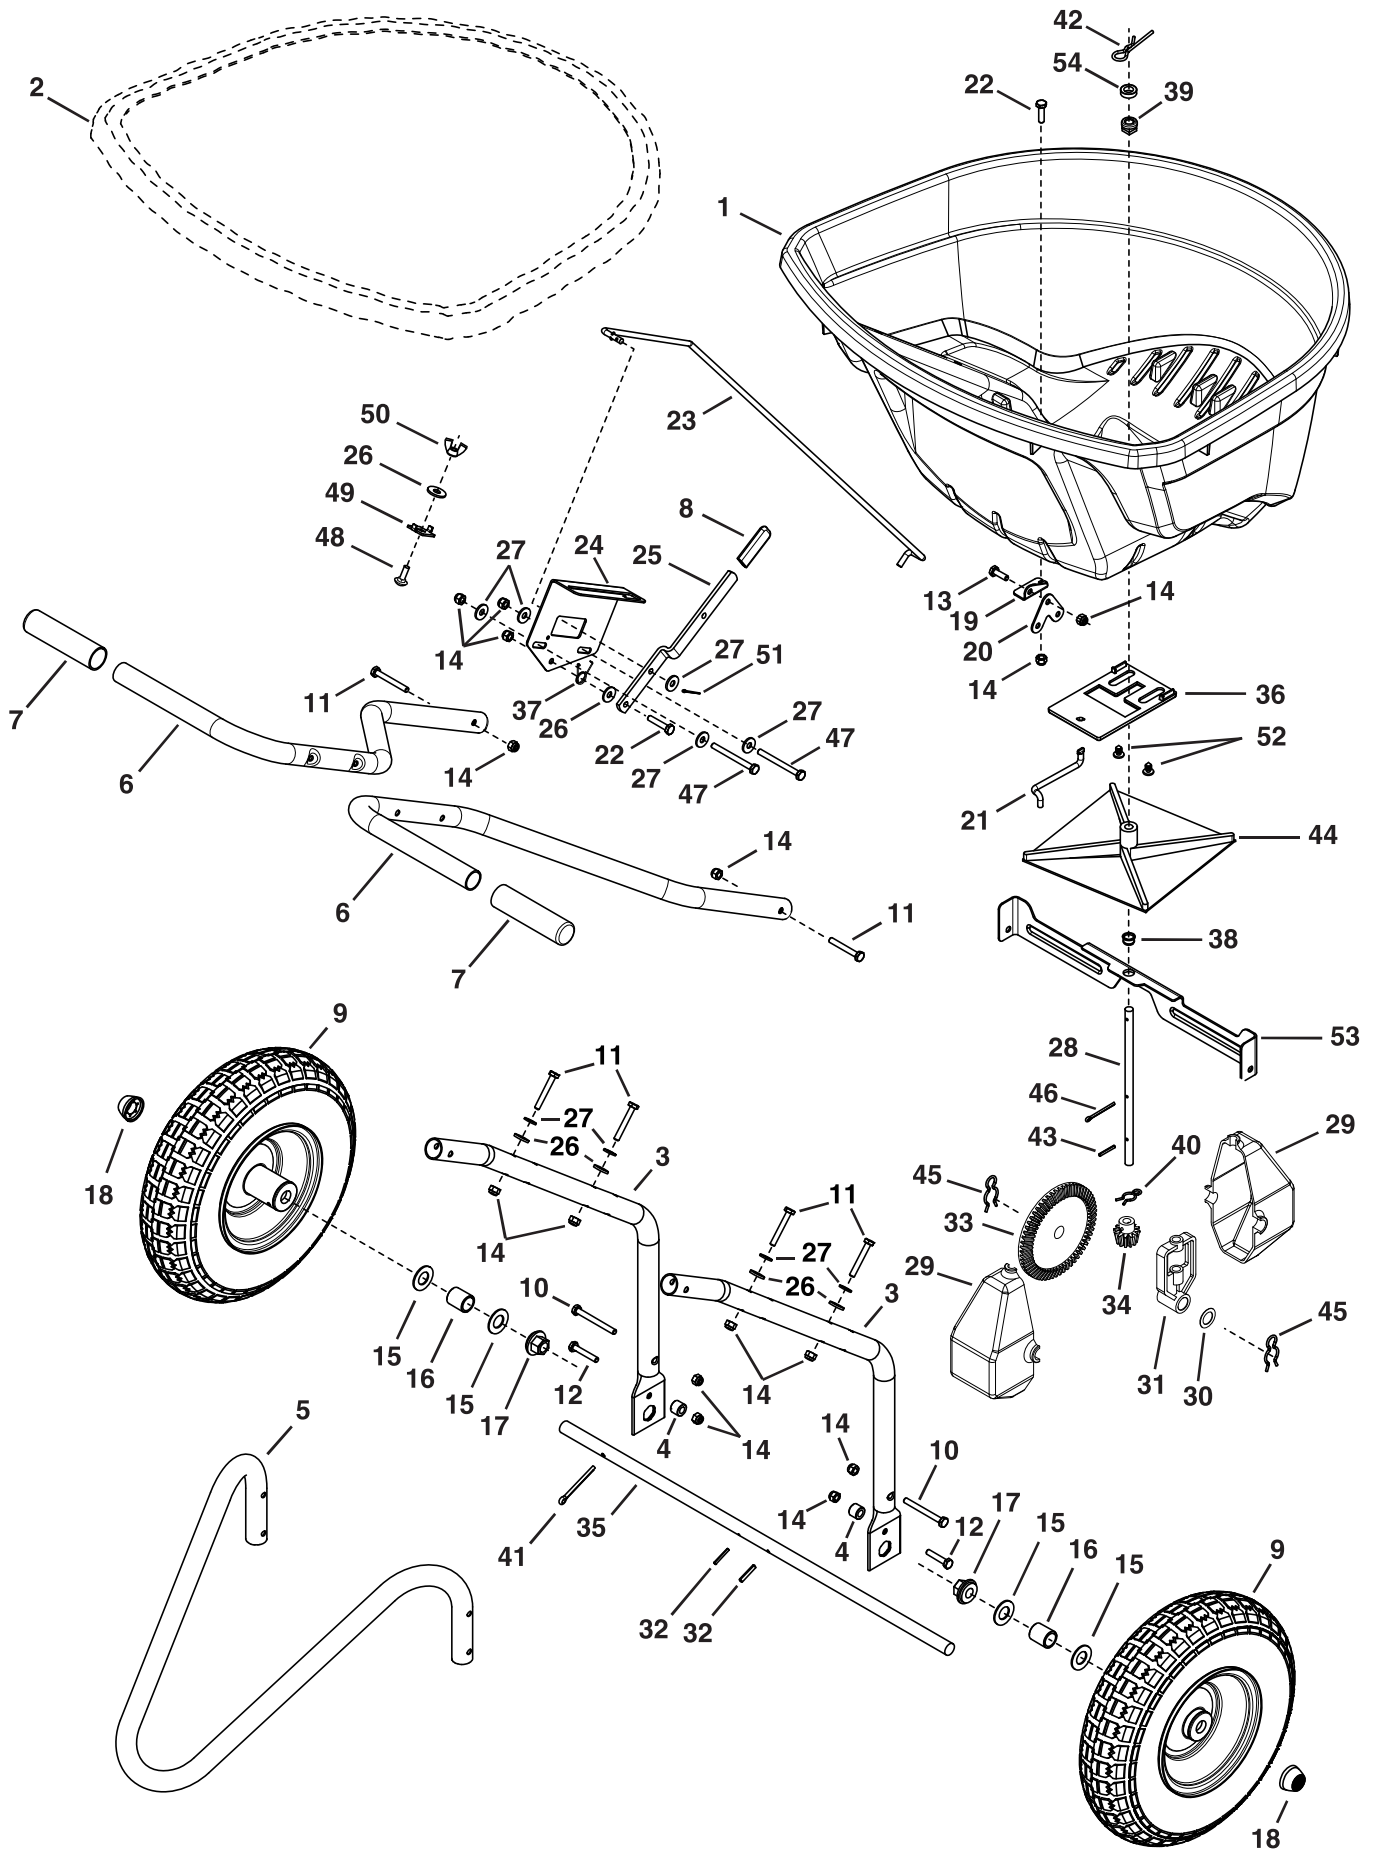

45-06141

45-06141

REF	QTY	PART NO	DESCRIPTION	REF	QTY	PART NO	DESCRIPTION
1	1	41084	Hopper	31	1	47204	Yoke, Large
2	1	41316	Hopper Cover (Optional)	32	1	43659	Pin, Spring 3/16 x 1
3	2	2-534OR1	Tube, Hopper Support	33	1	47209	Gear, Large
4	2	46847	Spacer	34	1	47205	Gear, Small
5	1	42004OR1	Tube, Stand	35	1	26710	Axle
6	2	2-538OR1	Tube, T-Handle	36	1	45344	Plate, Flow
7	2	2-554	Grip, Handle	37	1	42347	Spring, Torsion
8	1	43848	Grip, Control Arm	38	1	42839	Bushing, 3/8" Plastic
9	2	40880G	Wheel	39	1	44285	Bushing, Hopper Bottom Black
10	2	49870	Bolt, Hex 1/4-20 x 2-1/2	40	1	49898	Clip, Hairpin 5/8
11	6	1509-69	Bolt, Hex 1/4-20 x 1-3/4	41	1	46855	Pin, Cotter 3/16" x 2"
12	2	46699	Bolt, Hex 1/4-20 x 2	42	1	48934	Hairpin, Agitator
13	1	43012	Bolt, Hex 1/4-20 x 3/4	43	2	46055	Pin, Spring 1/8 x 1
14	15	47189	Nut, Hex 1/4-20 Nylock	44	1	04367	Spreader Impeller
15	4	R19212016	Washer, .6562 x 1.25 x .0598	45	2	49897	Clip, Hairpin 7/8
16	2	45280	Spacer, .64 ID x .88 OD x .625	46	1	43093	Pin, Cotter 1/8 x 1-1/2
17	2	45279	Bearing, Flange	47	2	43796	Bolt, Hex 1/4-20 x 2-3/4
18	2	48499B	Hub Cap	48	1	44950	Bolt, Carriage 1/4-20 x 3/4
19	1	27276	Bracket, Drive Link Mount	49	1	24858	Adjustable Stop
20	1	27277	Bracket, Drive Link	50	1	47141	Nut, Nylon Wing 1/4-20
21	1	41929	Rod, Drive Link	51	1	44101	Pin, Cotter 3/32 x 3/4
22	2	43661	Bolt, Hex 1/4-20 x 1	52	2	48402	Plug, 1/4" (Christmas Tree)
23	1	41928	Rod, Flow Control	53	1	27313OR1	Cross Brace
24	1	27322BL1	Bracket, Flow Control	54	1	23625	Spacer
25	1	24856BL1	Arm, Flow Control	55	1	68881	Transmission Assembly - not shown (includes 28, 29, 30, 31, 32, 33, 34, 35, 40, 43, & 45)
26	6	1543-69	Washer, Nylon .3281 x .75				
27	9	43088	Washer, 1/4 Std .312 x .734				
28	1	28390	Shaft, Spreader		1	3-321	Owner's Manual
29	2	47212	Housing, Large Gear		1	3-322	Quick Start Guide
30	2	44125	Washer, .625 x 1.0 x .03				