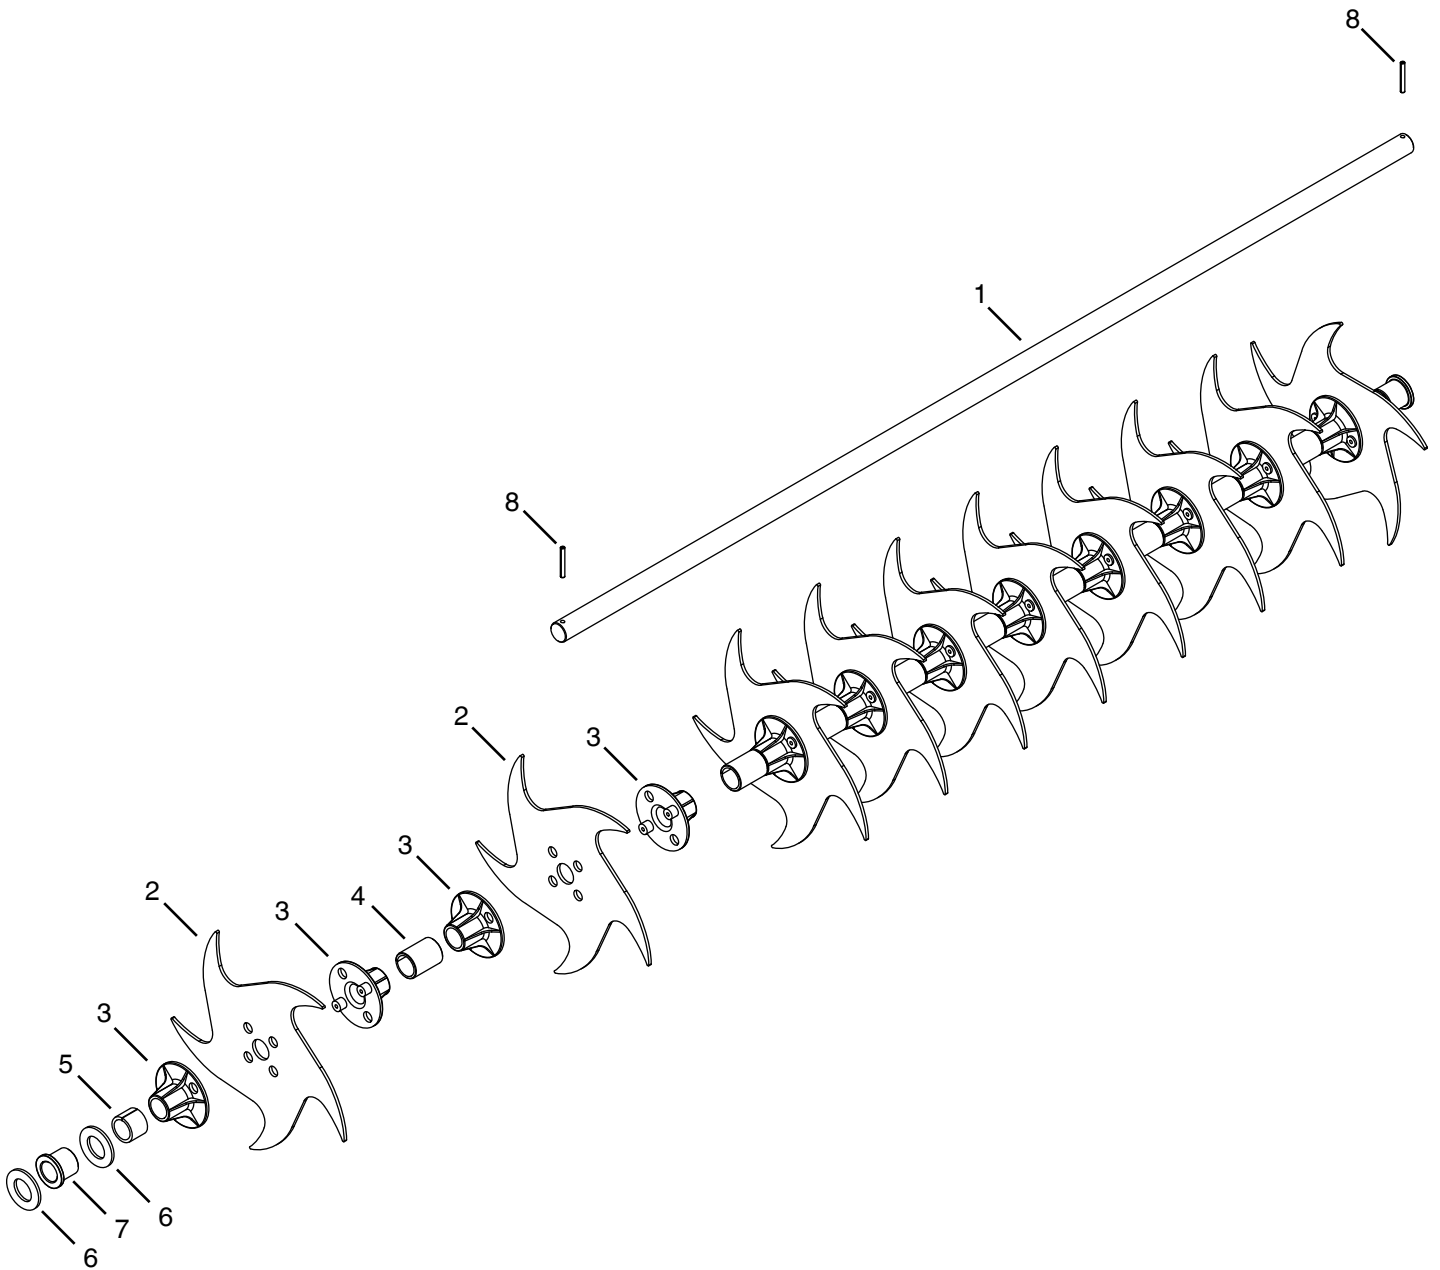

# REPAIR PARTS FOR 45-0458 SPIKE AERATOR

REF	QTY	PART NO	DESCRIPTION	REF	QTY	PART NO	DESCRIPTION
1	1	26369	Shaft	6	4	1540-31	Washer, .78" x 1.25" x .062"
2	10	25429	Curved Spike Disk	7	2	44798	Flange Bearing
3	20	45148	Spike Disk Hub	8	2	714-0121	Cotter Pin 5/32" x 1"
4	9	44494	Spacer, .8" x 1" x 1.33"	1	1	40753-S	Owners Manual
5	2	23368	Spacer, .76" 1" x .75"				