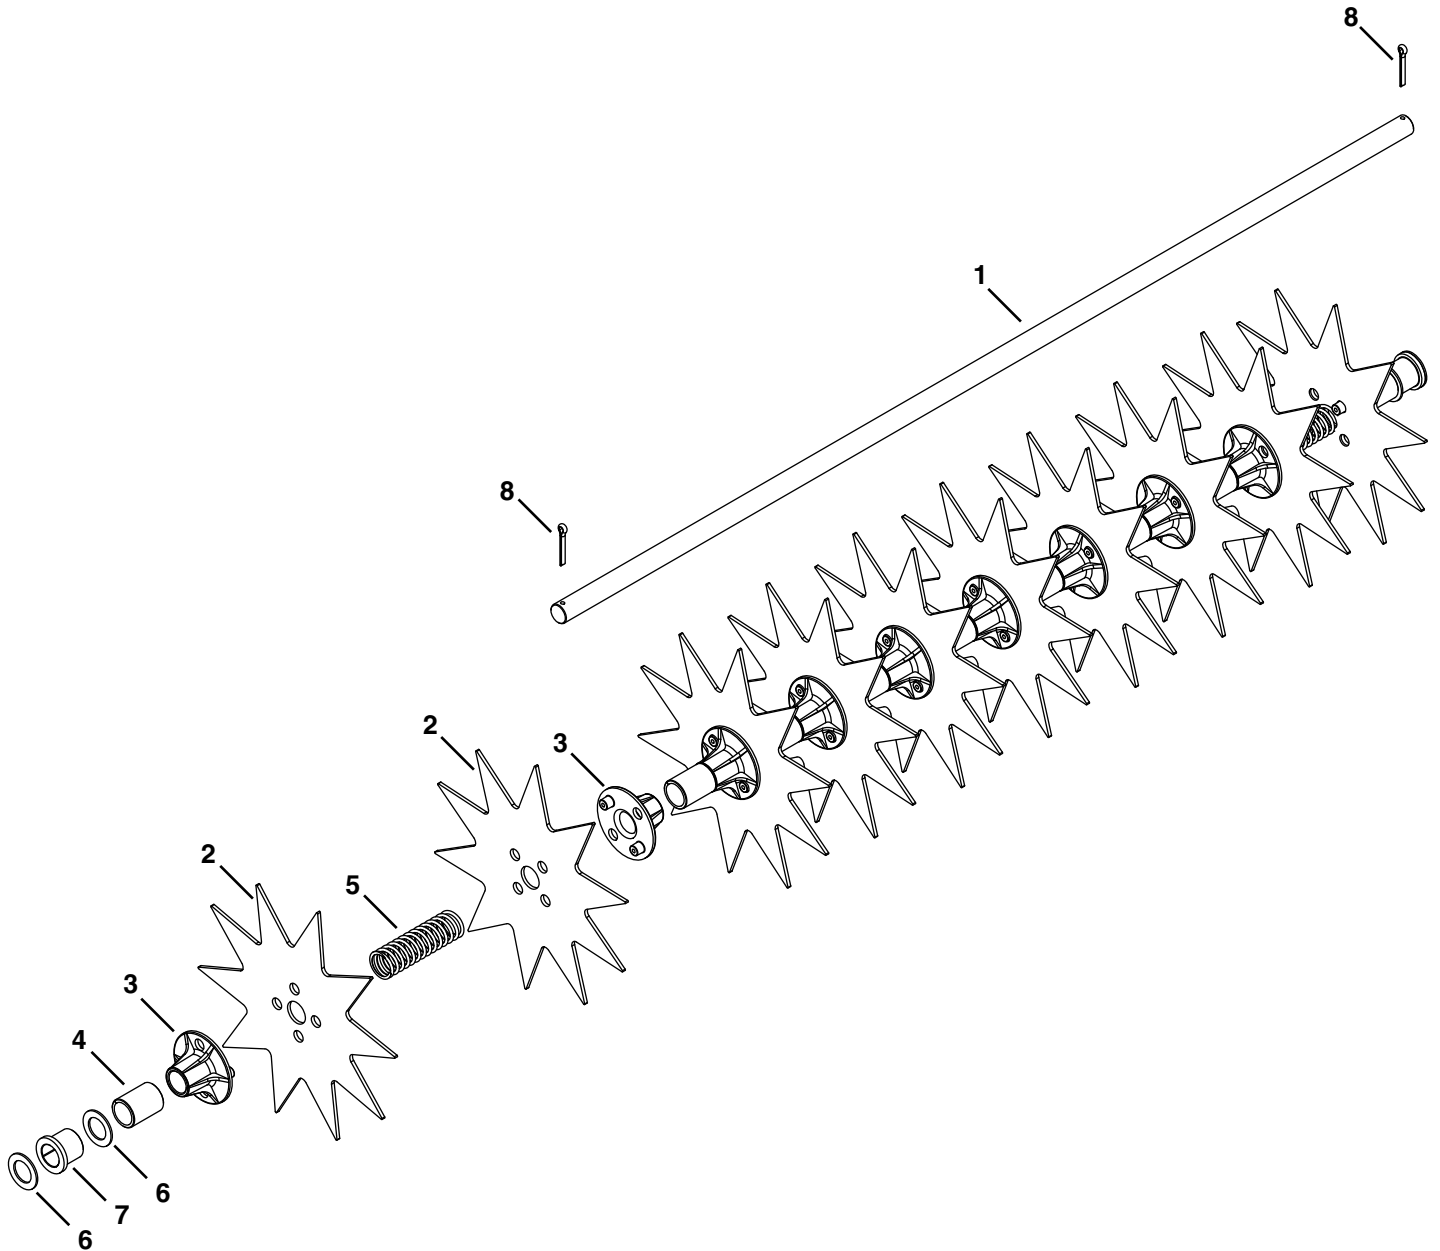

# REPAIR PARTS FOR 45-04582 SPIKE AERATOR

REF	QTY	PART NO	DESCRIPTION	REF	QTY	PART NO	DESCRIPTION
1	1	26369	Shaft	6	4	1540-31	Washer, .78" x 1.25" x .062"
2	10	23900	Spike Disk	7	2	44798	Flange Bearing
3	16	45148	Spike Disk Hub	8	2	41631	Cotter Pin 5/32" x 1-1/4"
4	9	44494	Spacer, .8" x 1" x 1.33"	1	1	45354	Owners Manual
5	2	47777	Compression Spring				