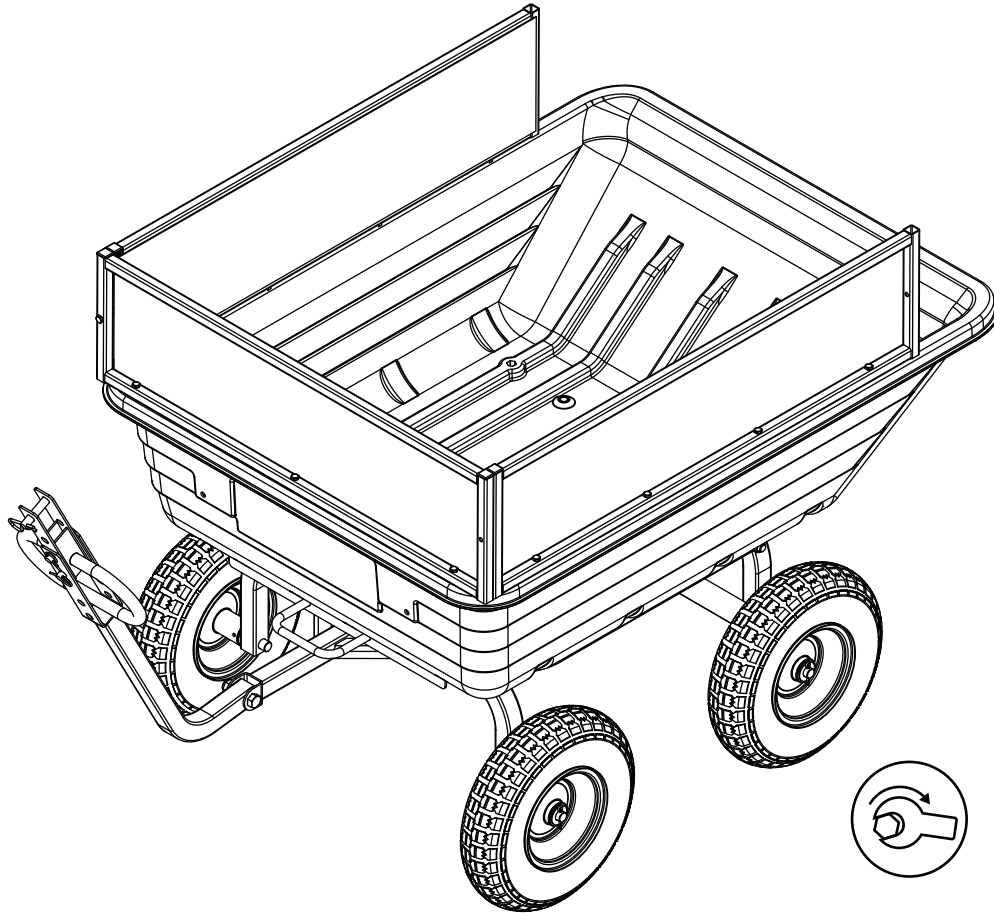

Agri+Fab[®]

Lawn Care Made Easy[®]

45-0561

SIDE RAIL KIT

FITS CART MODELS
45-0555, 45-0533, 45-0345

45-0561

REF	QTY	PART NO	DESCRIPTION
1	1	69874	ASS'Y, FRONT RAIL
2	2	69875	ASS'Y, SIDE RAIL
3	11	43648	BOLT, HEX 1/4-20 X 1-1/2 G5
4	13	47189	NUT, HEX 1/4-20 NYLOC
5	2	46699	BOLT, HEX 1/4-20 X 2 G5
6	6	42202	PLUG, 3/4" X 3/4" SQUARE
7	13	43088	WASHER, .312 X .734 X .065
	1	3-137	INSTRUCTION SHEET

1/4"

1A

1B

4

SpeedEPart *the fastest way to purchase parts* www.speedepart.com

REPAIR PARTS
Agri-Fab, Inc.
809 South Hamilton
Sullivan, IL. 61951
217-728-8388
www.agri-fab.com