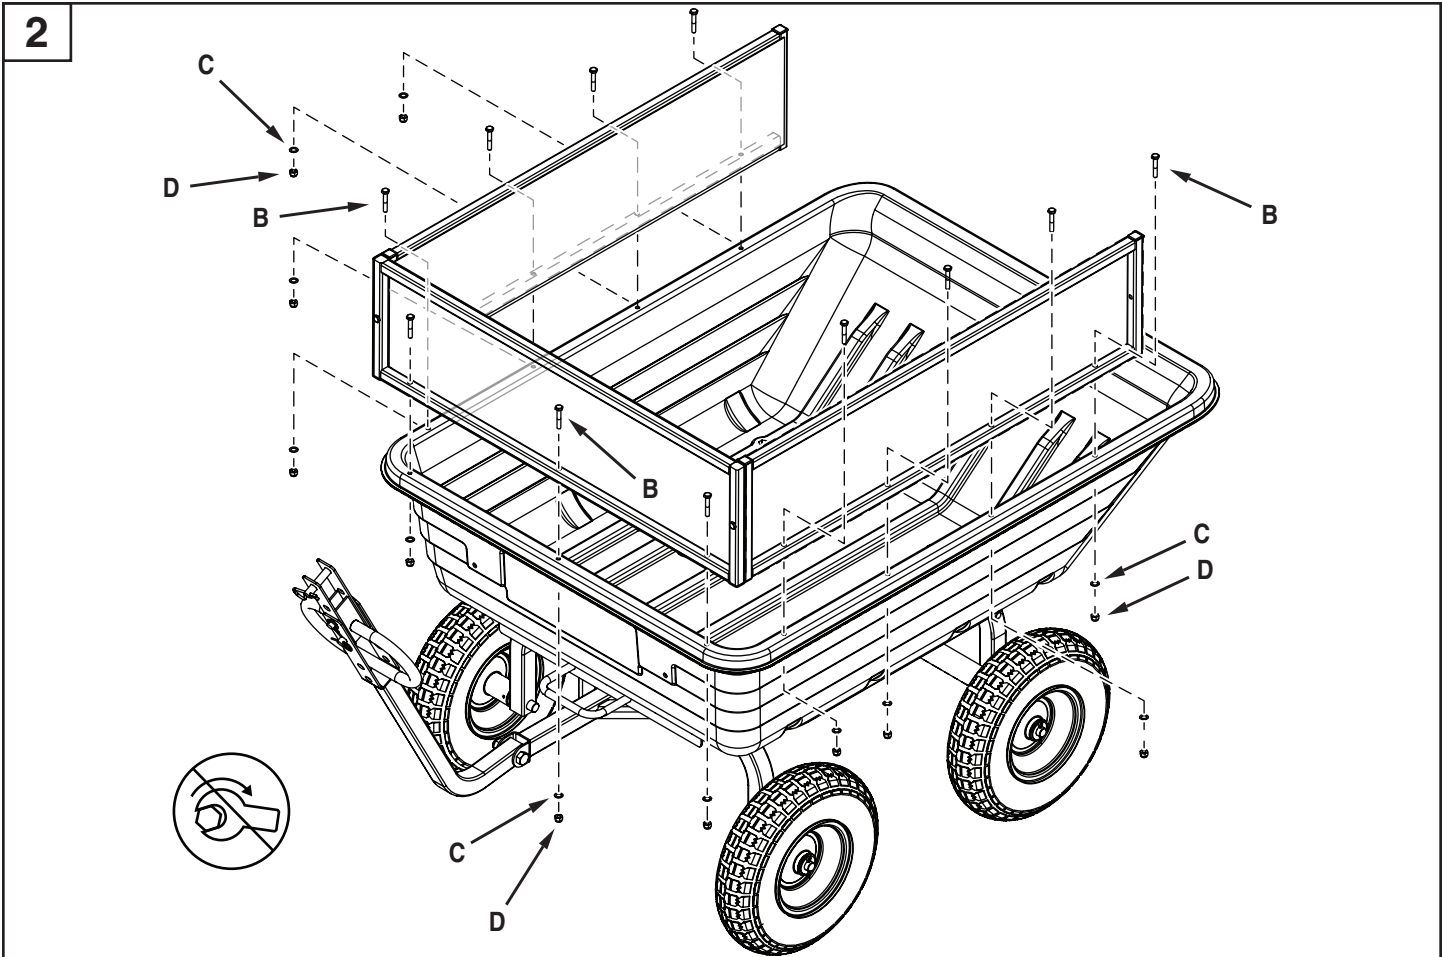

Agri+Fab[®]

Lawn Care Made Easy[®]

45-0561

SIDE RAIL KIT

FITS CART MODELS
45-0555, 45-0533, 45-0345

45-0561

REF	QTY	PART NO	DESCRIPTION
1	1	69874	ASS'Y, FRONT RAIL
2	2	69875	ASS'Y, SIDE RAIL
3	11	43648	BOLT, HEX 1/4-20 X 1-1/2 G5
4	13	47189	NUT, HEX 1/4-20 NYLOC
5	2	46699	BOLT, HEX 1/4-20 X 2 G5
6	6	42202	PLUG, 3/4" X 3/4" SQUARE
7	13	43088	WASHER, .312 X .734 X .065
	1	3-137	INSTRUCTION SHEET

1/4"

1A

1B

4

SpeedEPart *the fastest way to purchase parts* www.speedepart.com

REPAIR PARTS
Agri-Fab, Inc.
809 South Hamilton
Sullivan, IL. 61951
217-728-8388
www.agri-fab.com