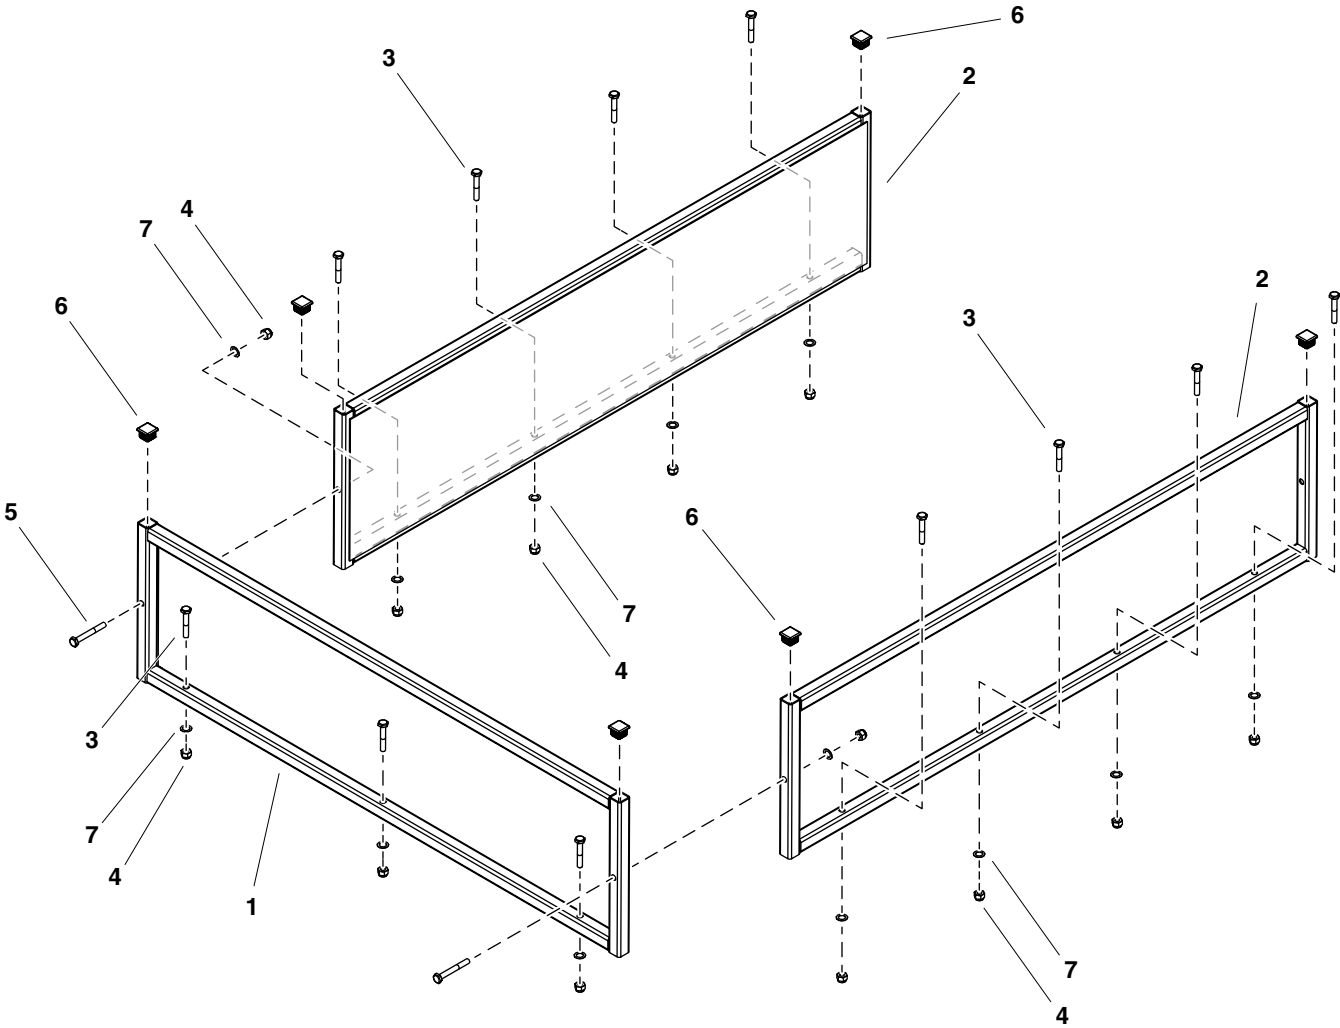

Agri+Fab[®]

Lawn Care Made Easy[®]

45-0561

SIDE RAIL KIT

FITS CART MODELS
45-0555, 45-0533, 45-0345

45-0561

REF	QTY	PART NO	DESCRIPTION
1	1	69874	ASS'Y, FRONT RAIL
2	2	69875	ASS'Y, SIDE RAIL
3	11	43648	BOLT, HEX 1/4-20 X 1-1/2 G5
4	13	47189	NUT, HEX 1/4-20 NYLOC
5	2	46699	BOLT, HEX 1/4-20 X 2 G5
6	6	42202	PLUG, 3/4" X 3/4" SQUARE
7	13	43088	WASHER, .312 X .734 X .065
	1	3-137	INSTRUCTION SHEET

1/4"

1A

1B

4

SpeedEPart *the fastest way to purchase parts* www.speedepart.com

REPAIR PARTS
Agri-Fab, Inc.
809 South Hamilton
Sullivan, IL. 61951
217-728-8388
www.agri-fab.com