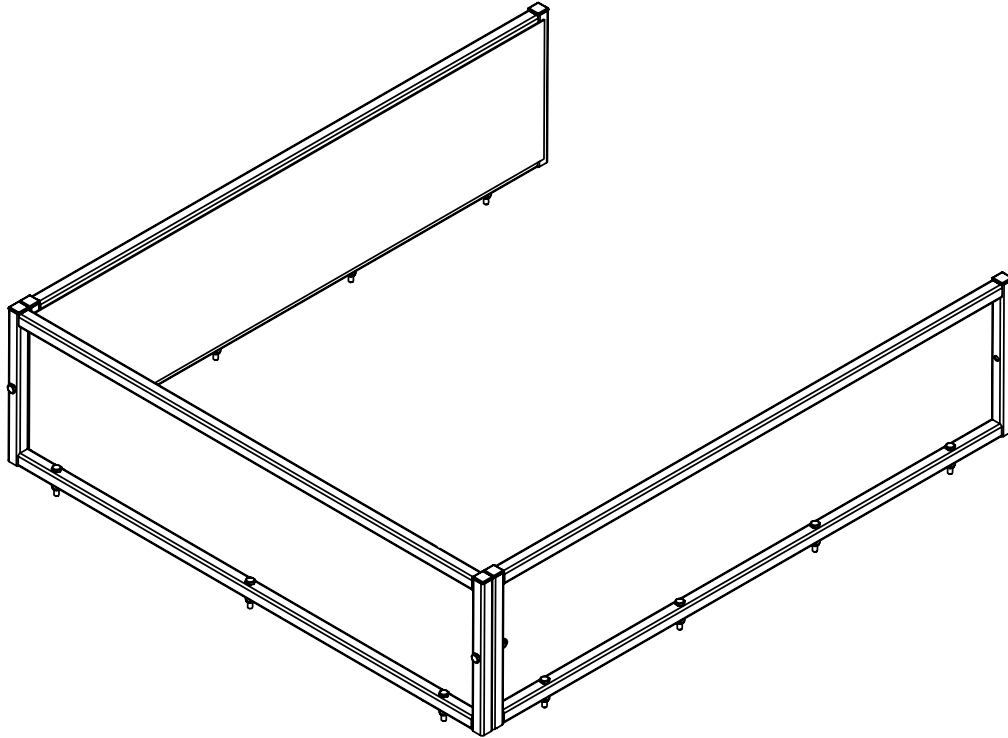

Agri+Fab[®]

Lawn Care Made Easy[®]

45-0561

SIDE RAIL KIT

FITS CART MODELS
45-0555, 45-0533, 45-0345

45-0561

REF	QTY	PART NO	DESCRIPTION
1	1	69874	ASS'Y, FRONT RAIL
2	2	69875	ASS'Y, SIDE RAIL
3	11	43648	BOLT, HEX 1/4-20 X 1-1/2 G5
4	13	47189	NUT, HEX 1/4-20 NYLOC
5	2	46699	BOLT, HEX 1/4-20 X 2 G5
6	6	42202	PLUG, 3/4" X 3/4" SQUARE
7	13	43088	WASHER, .312 X .734 X .065
	1	3-137	INSTRUCTION SHEET