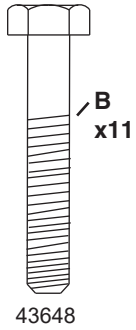

Agri+Fab[®]

Lawn Care Made Easy[®]

45-0561

SIDE RAIL KIT

FITS CART MODELS
45-0555, 45-0533, 45-0345

45-0561

REF	QTY	PART NO	DESCRIPTION
1	1	69874	ASS'Y, FRONT RAIL
2	2	69875	ASS'Y, SIDE RAIL
3	11	43648	BOLT, HEX 1/4-20 X 1-1/2 G5
4	13	47189	NUT, HEX 1/4-20 NYLOC
5	2	46699	BOLT, HEX 1/4-20 X 2 G5
6	6	42202	PLUG, 3/4" X 3/4" SQUARE
7	13	43088	WASHER, .312 X .734 X .065
	1	3-137	INSTRUCTION SHEET

A
x2

B
x11

C
x13

D
x13

E
x6

F
x1

G
x2

x2

1/4"

1A

1B

4

SpeedEPart *the fastest way to purchase parts* www.speedepart.com

REPAIR PARTS
Agri-Fab, Inc.
809 South Hamilton
Sullivan, IL. 61951
217-728-8388
www.agri-fab.com