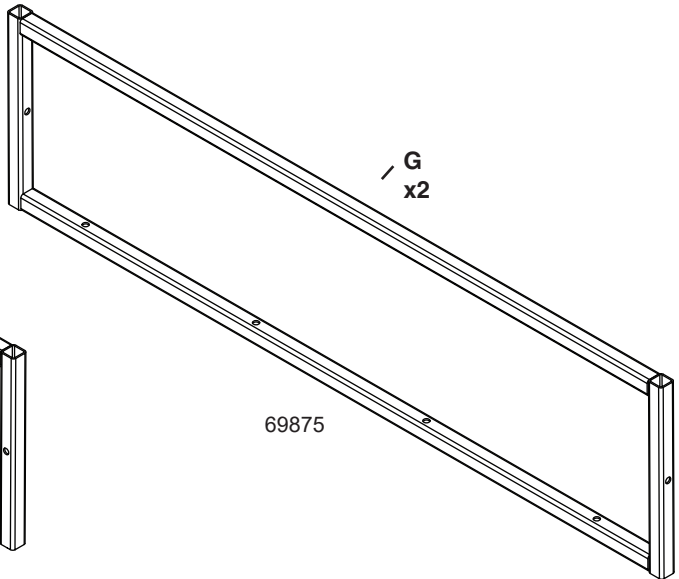

Agri+Fab[®]

Lawn Care Made Easy[®]

45-0561

SIDE RAIL KIT

FITS CART MODELS
45-0555, 45-0533, 45-0345

45-0561

REF	QTY	PART NO	DESCRIPTION
1	1	69874	ASS'Y, FRONT RAIL
2	2	69875	ASS'Y, SIDE RAIL
3	11	43648	BOLT, HEX 1/4-20 X 1-1/2 G5
4	13	47189	NUT, HEX 1/4-20 NYLOC
5	2	46699	BOLT, HEX 1/4-20 X 2 G5
6	6	42202	PLUG, 3/4" X 3/4" SQUARE
7	13	43088	WASHER, .312 X .734 X .065
	1	3-137	INSTRUCTION SHEET

A
x2

B
x11

C
x13

D
x13

E
x6

F
x1

G
x2

x2