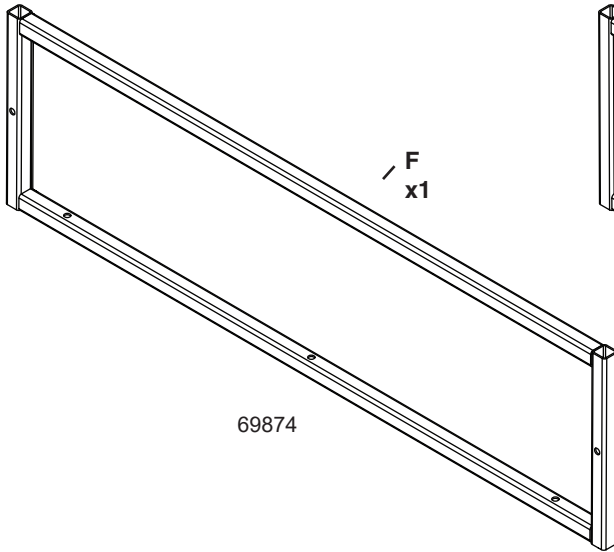

Agri+Fab[®]

Lawn Care Made Easy[®]

45-0561

SIDE RAIL KIT

FITS CART MODELS
45-0555, 45-0533, 45-0345

45-0561

REF	QTY	PART NO	DESCRIPTION
1	1	69874	ASS'Y, FRONT RAIL
2	2	69875	ASS'Y, SIDE RAIL
3	11	43648	BOLT, HEX 1/4-20 X 1-1/2 G5
4	13	47189	NUT, HEX 1/4-20 NYLOC
5	2	46699	BOLT, HEX 1/4-20 X 2 G5
6	6	42202	PLUG, 3/4" X 3/4" SQUARE
7	13	43088	WASHER, .312 X .734 X .065
	1	3-137	INSTRUCTION SHEET

A
x2

B
x11

C
x13

D
x13

E
x6

F
x1

G
x2

x2

1/4"

1A

1B

4

SpeedEPart *the fastest way to purchase parts* www.speedepart.com

REPAIR PARTS
Agri-Fab, Inc.
809 South Hamilton
Sullivan, IL. 61951
217-728-8388
www.agri-fab.com