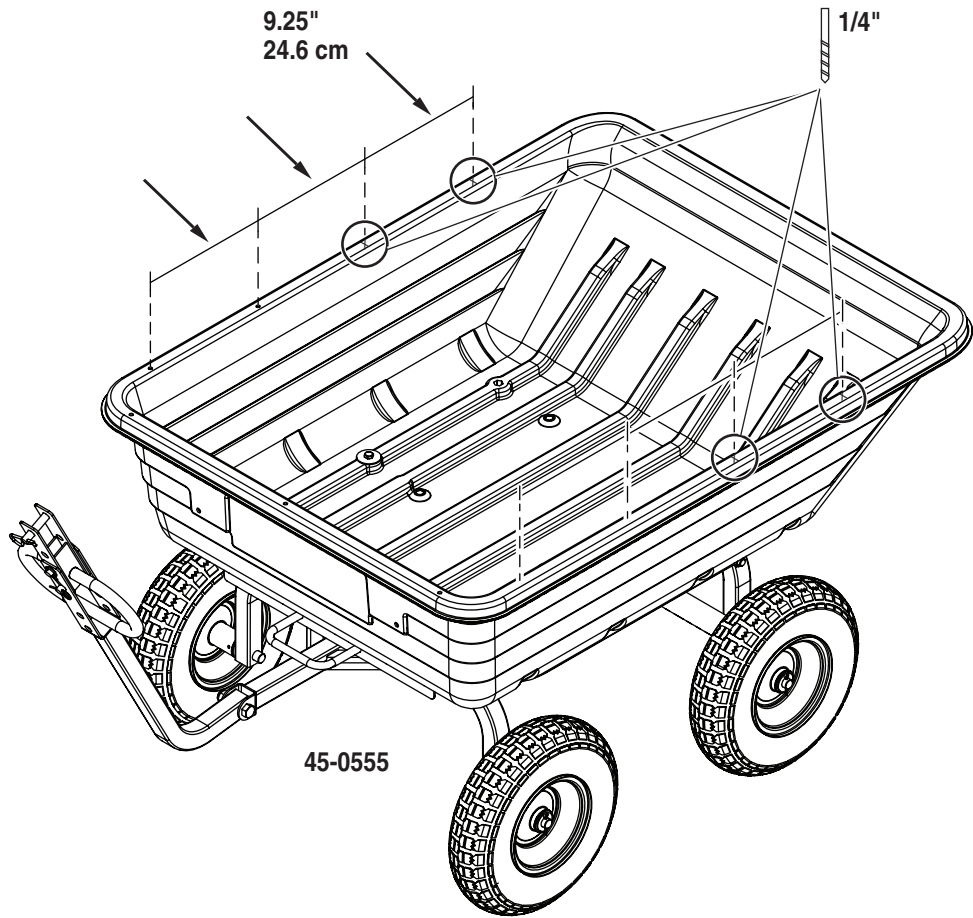

Agri+Fab[®]

Lawn Care Made Easy[®]

45-0561

SIDE RAIL KIT

FITS CART MODELS
45-0555, 45-0533, 45-0345

45-0561

REF	QTY	PART NO	DESCRIPTION
1	1	69874	ASS'Y, FRONT RAIL
2	2	69875	ASS'Y, SIDE RAIL
3	11	43648	BOLT, HEX 1/4-20 X 1-1/2 G5
4	13	47189	NUT, HEX 1/4-20 NYLOC
5	2	46699	BOLT, HEX 1/4-20 X 2 G5
6	6	42202	PLUG, 3/4" X 3/4" SQUARE
7	13	43088	WASHER, .312 X .734 X .065
	1	3-137	INSTRUCTION SHEET

1/4"

1A

1B

4

SpeedEPart *the fastest way to purchase parts* www.speedepart.com

REPAIR PARTS
Agri-Fab, Inc.
809 South Hamilton
Sullivan, IL. 61951
217-728-8388
www.agri-fab.com