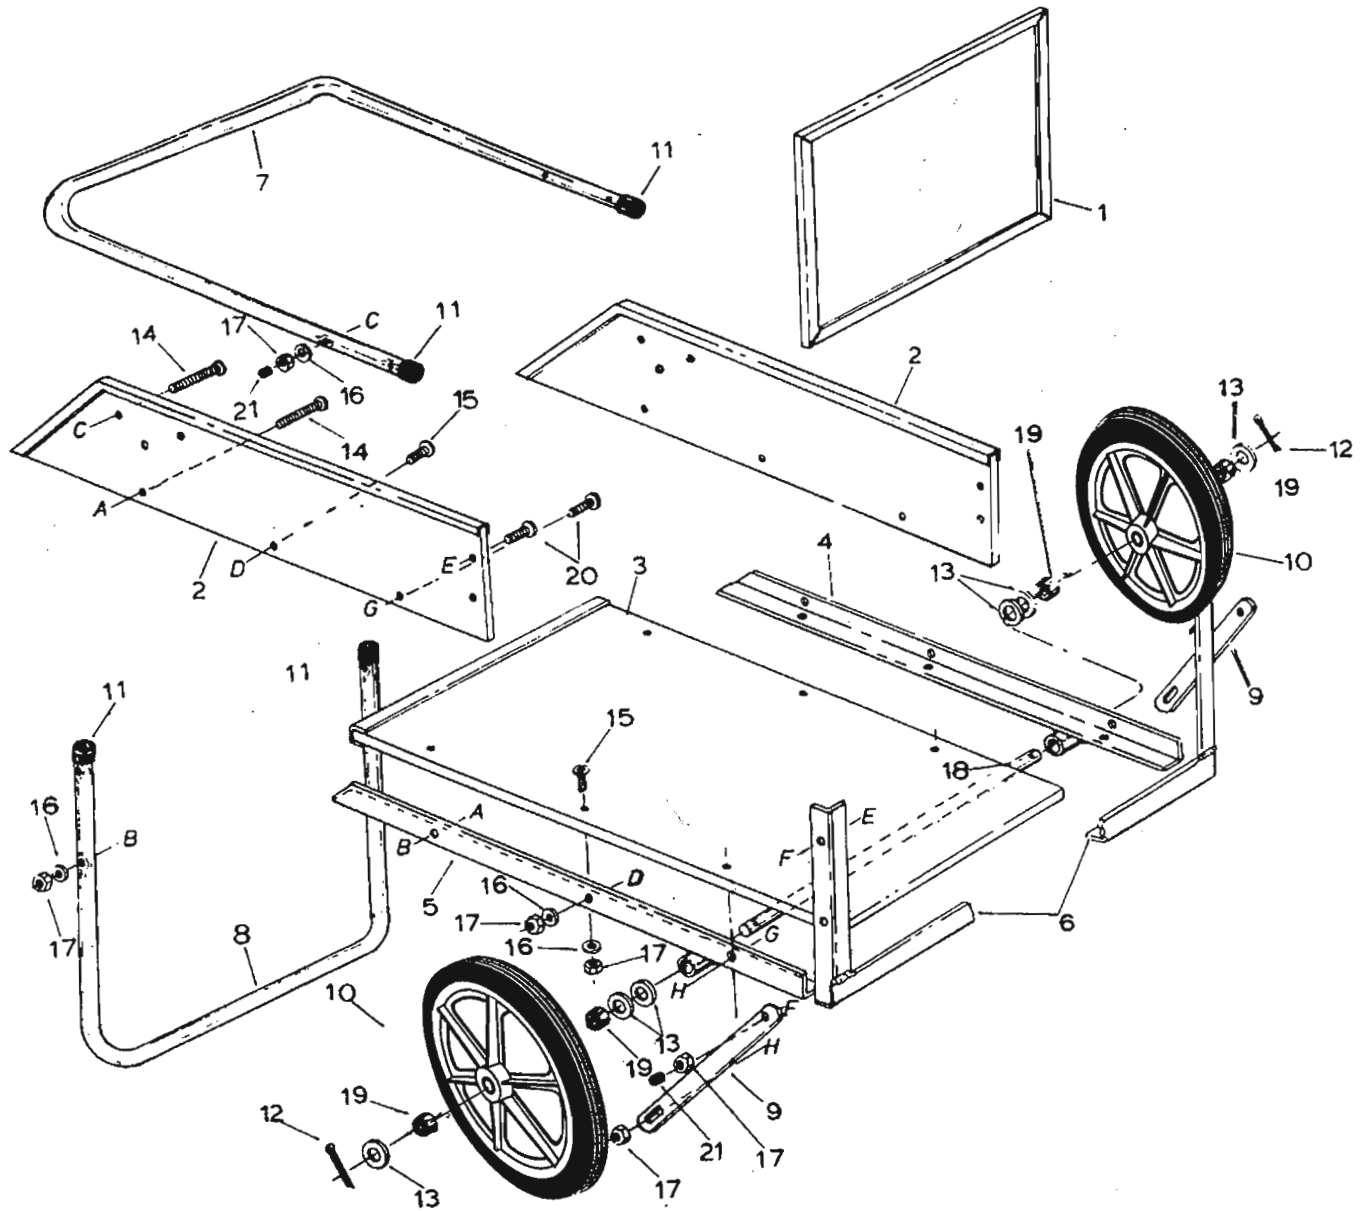

MODEL 45-01761 7 CU. FT. FARM/YARD CART

PARTS LIST FOR MODEL NO. 45-01761 FARM/YARD CART

REF. NO.	PART NO.	QTY.	DESCRIPTION	REF. NO.	PART NO.	QTY.	DESCRIPTION
1	44012	1	Front Panel	13	43949	4	Flat Washers 25/32" I.D. x 1-1/2" O.D. x 3/32" Tk.
2	44013	2	Side Panel	14	44022	8	Truss Head Screws 1/4-20 x 1-3/4" Lg.*
3	44014	1	Bottom Panel	15	44023	13	Truss Head Screws 1/4-20 x 3/4" Lg.*
4	62527	1	Side Angle Assembly-L.H.	16	43088	25	Flat Washer 1/4" I.D.*
5	62528	1	Side Angle Assembly-R.H.	17	43178	25	Hex Nut 1/4-20 Thd.*
6	62529	1	Front Angle	18	23991	1	Axle
7	44018	1	Handle Tube	19	44016	4	Bearing, Ball 3/4" I.D.
8	44019	1	Leg Tube	20	44259	4	Truss Head Screws 1/4-20 x 1" Lg.*
9	23606	2	Support Strap	21	44538	6	Rubber Cap 1/4 x 3/8" Lg.
10	44975	2	Wheel Assembly Complete w/bearings (20")	46082	1	Owner's Manual	
11	44021	4	Tube Caps				
12	43010	2	Cotter Pin 1/8" x 1-1/4" Lg.*				