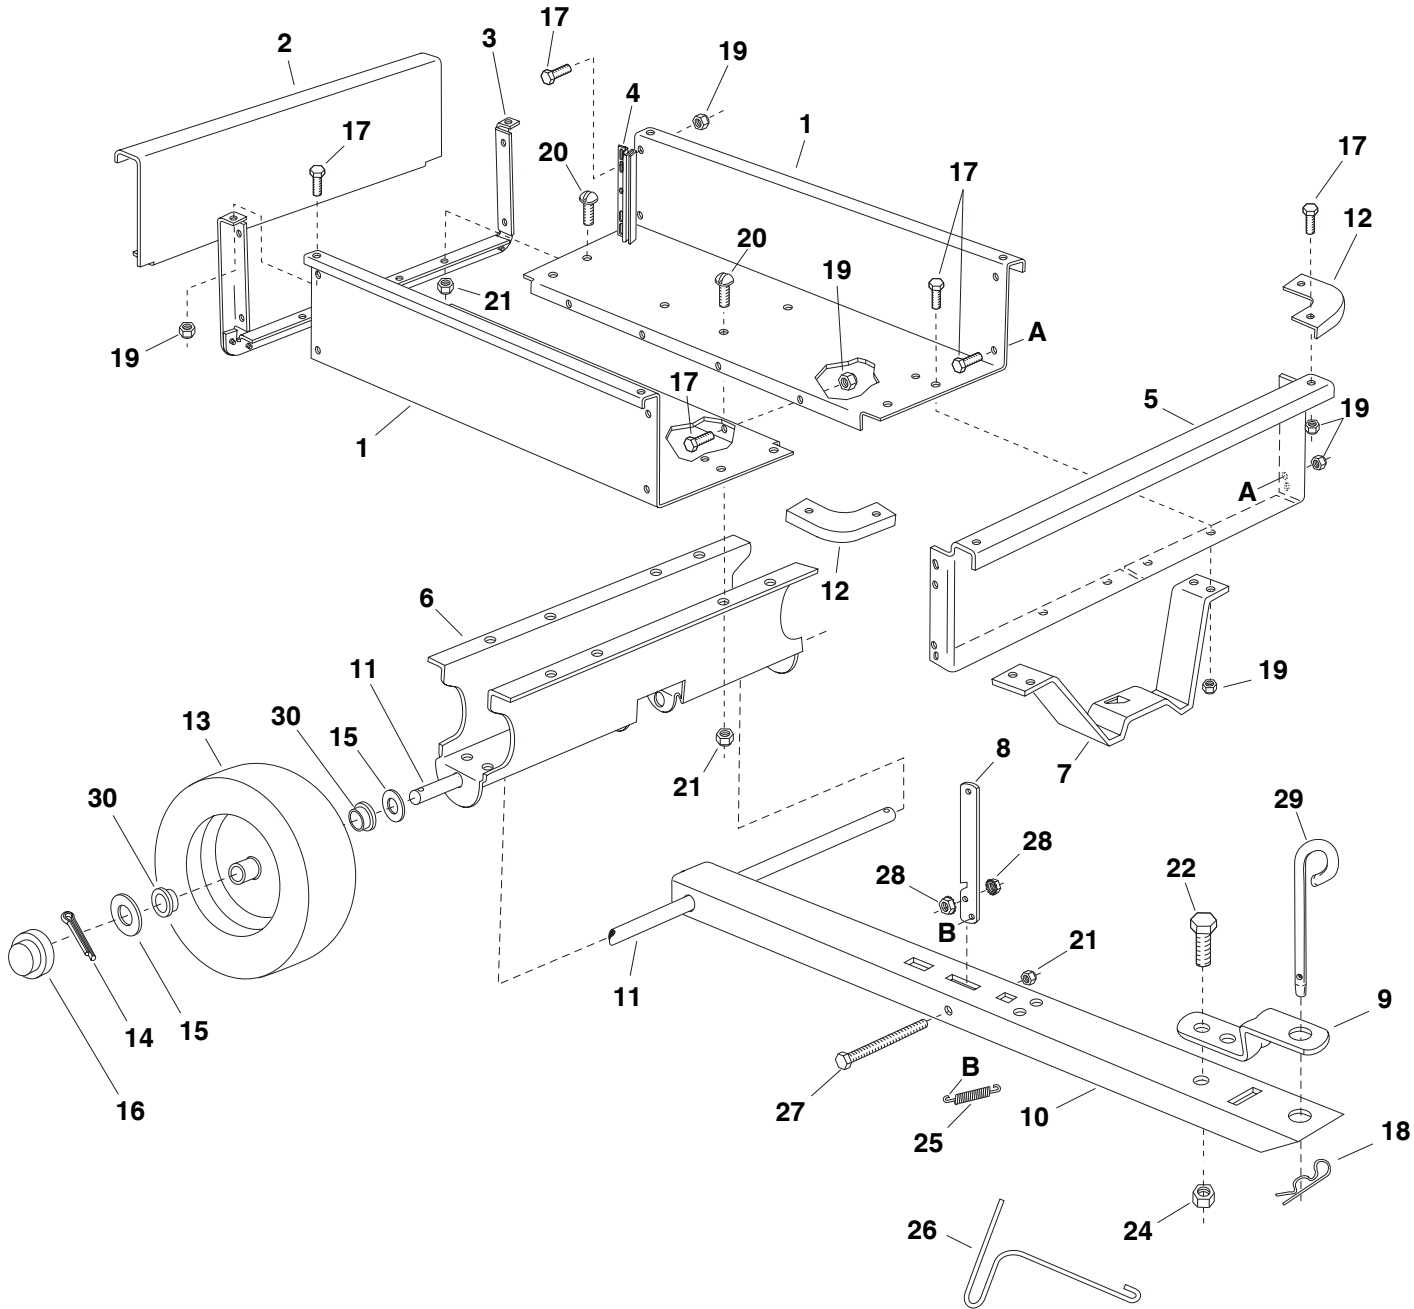

REPAIR PARTS FOR UTILITY CARTS

MODEL NO'S. 45-01841, 45-02401 & 190-425A

**REPAIR PARTS LIST FOR UTILITY CARTS
MODEL NO'S. 45-01841, 45-02401 & 190-425A**

REF. NO.	PART NO.	DESCRIPTION	45-02401	45-01841 190-425A
1	24096	Cart Body	2	----
	23984	Cart Body	----	2
2	23504	Tailgate	1	1
3	62457	Tailgate Reinforcement Bracket	1	1
4	23548	Tailgate Guide	2	2
5	23490	Front Panel	1	1
6	23487	Wheel Support	1	1
7	24497	Latch Stand Bracket	1	1
8	24498	Latch Lock Lever	1	1
9	23014	Hitch Bracket	1	1
10	24750	Draw Bar Tongue	1	----
	24756	Draw Bar Tongue	----	1
11	24897	Axle, 1" Dia.	1	1
12	23484	Front Corner Cap	2	2
13	43594	Wheel, 16/6.5" x 8.00	2	2
14	43093	Cotter Pin, 1/8" Dia. x 1-1/2" *	2	2
15	43601	Washer, Flat 1" *	4	4
16	43014	Hub Cap	2	2
17	43012	Hex Bolt, 1/4-20 x 3/4" *	33	33
18	43343	Hair Cotter Pin, 1/8 (#4) *	1	1
19	47189	Nylock Nut, 1/4-20	33	33
20	43814	Truss Hd. Bolt, 5/16-18 x 3/4" Lg. *	12	12
21	47810	Nylock Nut, 5/16-18	13	13
22	43001	Hex Bolt, 3/8-16 x 1" Lg. *	1	1
24	HA21362	Nylock Nut, 3/8-16 *	1	1
25	47408	Extension Spring	1	1
26	47622	Spring Puller Tool	1	1
27	47407	Hex Bolt, 5/16-18 x 4" *	1	1
28	46980	Hex Nut, 5/16-18 (SEMS)	2	2
29	23353	Hitch Pin	1	1
30	44488	Wheel Bearing	4	4
	48452	Owner's Manual	1	1