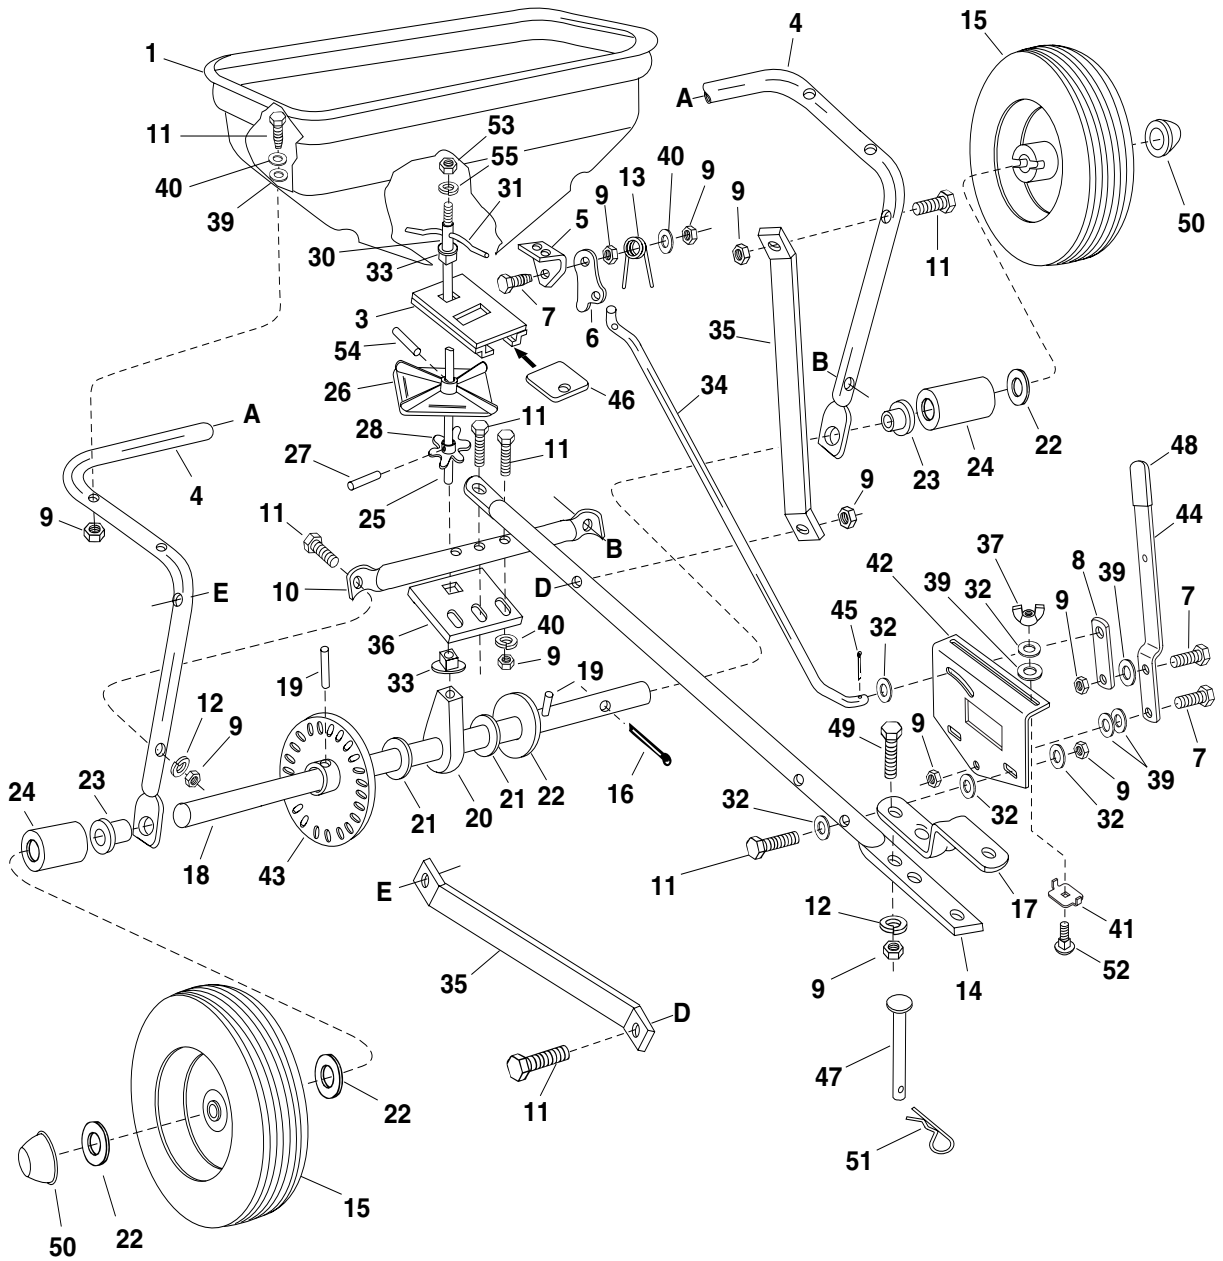

REPAIR PARTS FOR BROADCAST SPREADER MODEL 45-02152

REPAIR PARTS FOR BROADCAST SPREADER MODEL 45-02152

REF. NO.	PART NO.	QTY.	DESCRIPTION	REF. NO.	PART NO.	QTY.	DESCRIPTION
1	44624	1	Hopper	30	23766	1	Sleeve, Agitator
2	43882	4	Rivet, Stainless	31	43878	1	Wire, Agitator
3	62482	1	Ass'y, Guide Closure	32	R19111116	8	Washer, 5/16 SAE
4	44588	1	Tube, Frame	33	44285	2	Bushing, Delrin
5	23753	1	Slide Gate Angle Bracket	34	44469	1	Rod, Flow Control
6	23758	1	Slide Gate Bracket	35	23525	2	Brace, Hitch
7	43012	3	Bolt, Hex 1/4-20 x 3/4" Lg.*	36	23780	1	Support, Shaft
8	24857	1	Flow Control Link	37	47141	1	Nylon Wing Nut, 1/4-20 Thd.
9	43013	22	Nut, Hex Lock 1/4-20 Thd. *	38	43866	2	Bolt, Hex 1/4-20 x 5/8" Lg. Gr. 5
10	44591	1	Tube, Crossover	39	1543-069	10	Washer, Nylon
11	43648	16	Bolt, Hex 1/4-20 x 1-1/2" Lg.	40	43088	13	Washer, Flat 1/4" Std.
12	43177	4	Washer, Lock 1/4" I.D.*	41	24858	1	Adjustable Stop
13	44566	1	Spring, Torsion	42	24855	1	Bracket, Flow Control Mount
14	44586	1	Tube, Hitch	43	46885	1	Gear, Plastic
15	47052	2	Wheel	44	24859	1	Flow Control Arm
16	47063	1	Cotter Pin. 5/32" x 2"	45	44101	1	Cotter Pin 3/32" x 3/4" Lg.*
17	23818	1	Bracket, Hitch	46	23533	1	Plate, Closure
18	24407	1	Shaft, Axle	47	47623	1	Hitch Pin
19	44665	2	Pin, Spring 5/32" Dia. x 1-1/4" Lg.	48	43848	1	Grip, Flow Control Arm
20	44672	1	Bushing, Axle Shaft	49	43661	2	Bolt, Hex 1/4-20 x 1" Lg. *
21	44137	4	Washer, Shim 1/2"	50	44663	2	Hub Cap
22	R19171616	4	Washer, Flat 1/2"	51	43343	1	Hair Cotter Pin, #4 1/8"
23	741-0248	2	Bearing, Flange	52	44950	1	Bolt, Carriage 1/4-20 x 3/4" Lg.
24	46501	2	Tube, Spacer	53	43015	1	Nut, Hex 3/8-16 Thd.*
25	23524	1	Shaft, Sprocket	54	46055	1	Pin, Spring 1/8" Dia. x 1" Lg.
26	04367	1	Spreader Plate	55	43003	1	Lock Washer, 3/8"
27	43850	1	Pin, Spring 1/8" Dia. x 5/8" Lg.		48321	1	Owner's Manual
28	44468	1	Sprocket, 6 Tooth				
29	C-9M5732	2	Pop Rivet				