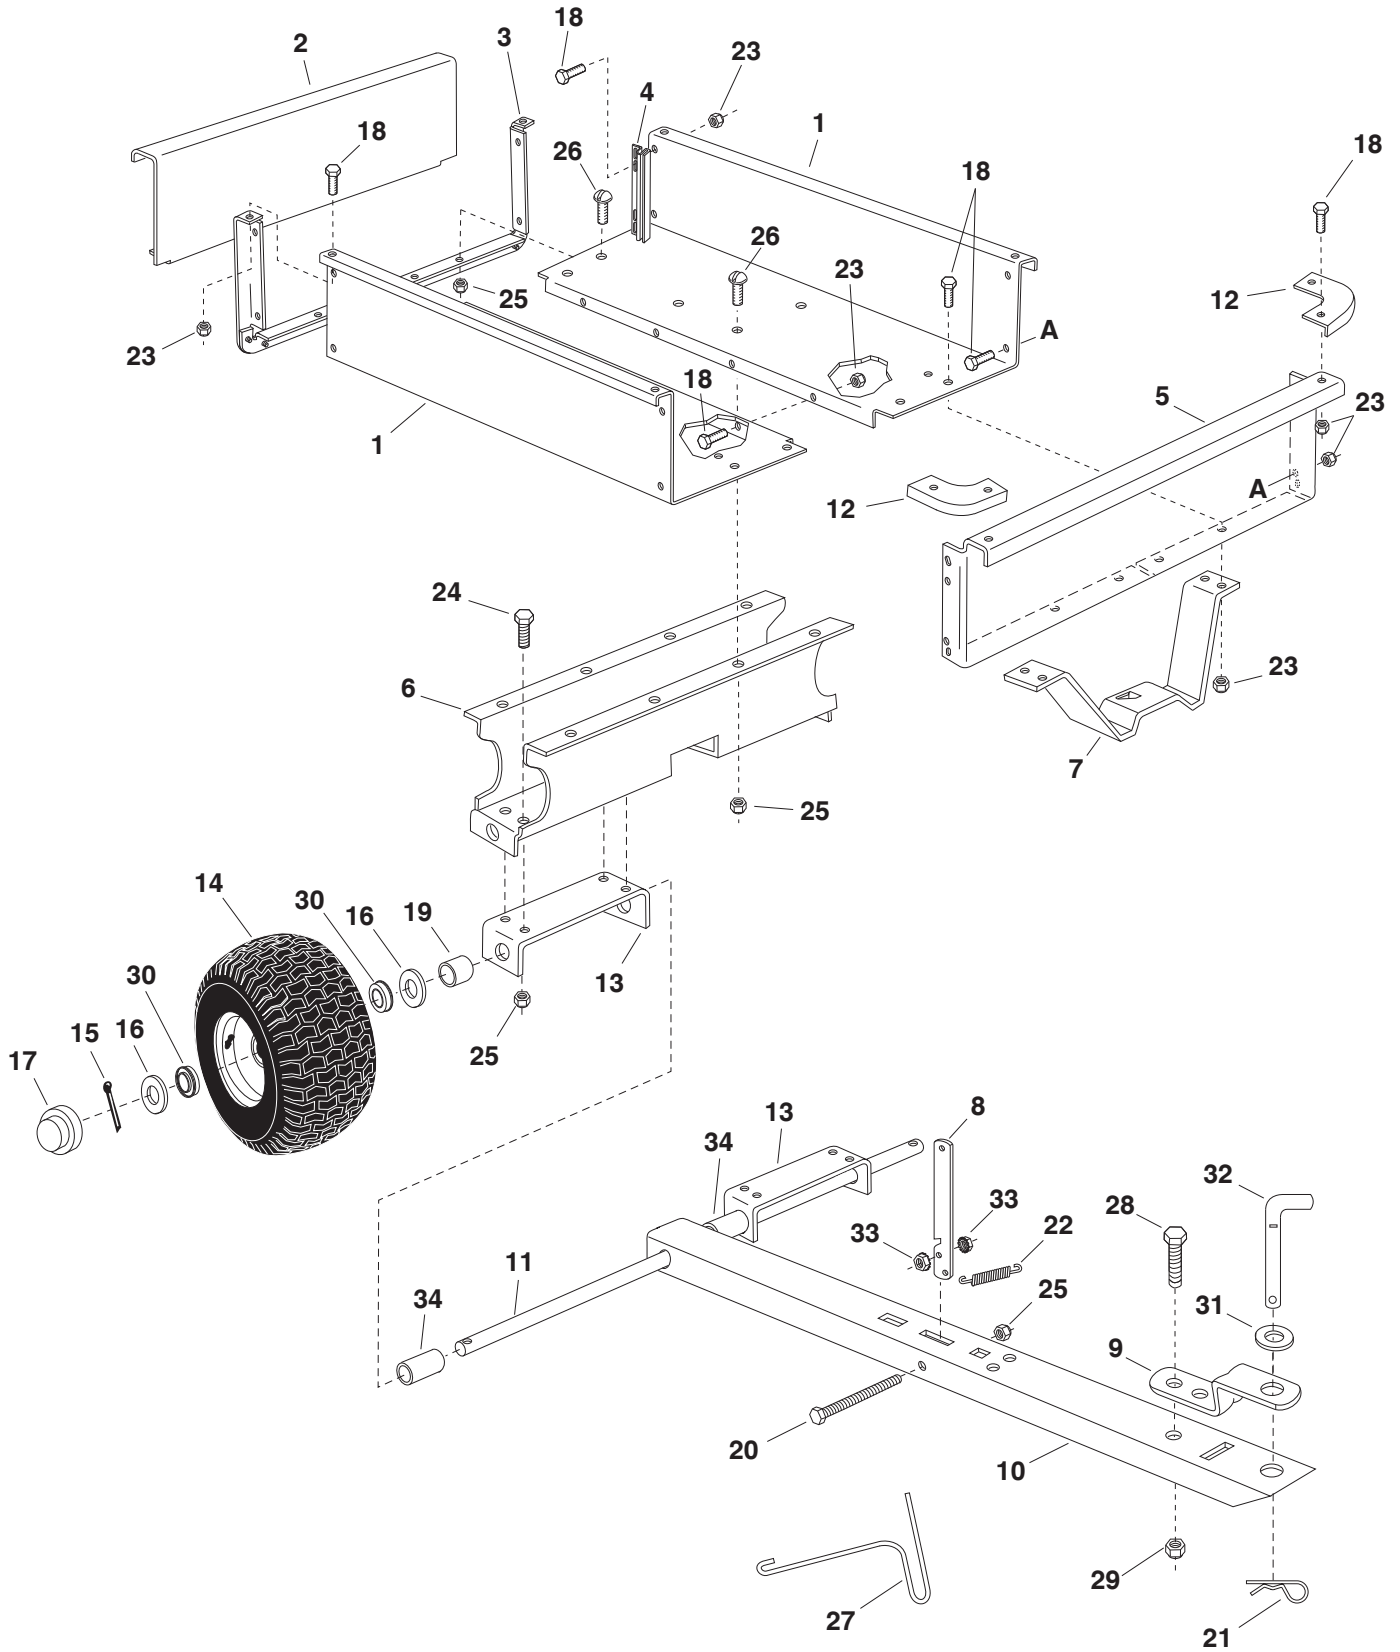

REPAIR PARTS FOR CART MODEL 45-02175

REPAIR PARTS LIST FOR CART MODEL 45-02175

REF. NO.	PART NO.	DESCRIPTION	Quantity
1	23984	Cart Body	2
2	23504	Tailgate	1
3	62457	Tailgate Reinforcement Bracket	1
4	23548	Guide, Tailgate	2
5	23490	Front Panel	1
6	23487	Wheel Support	1
7	24757	Latch Stand Bracket	1
8	24498	Latch Lock Lever	1
9	23014	Hitch Bracket	1
10	24756	Tongue (Draw Bar)	1
11	24462	Axle, Wheel 1" Dia.	1
12	23484	Cap, Front Corner	2
13	23357	Axle Extension Bracket	2
14	48906	Wheel, 18.0" x 9.5"	2
15	43093	Cotter Pin, 1/8" Dia. x 1-1/2"	2
16	43601	Washer, Flat 1.032"	4
17	43014	Hub Cap	2
18	43012	Hex Bolt, 1/4-20 x 3/4" *	24
19	45132	Spacer Tube (Short)	2
20	47407	Hex Bolt, 5/16-18 x 3-3/4"	1
21	43343	Hair Cotter Pin, 3/32"	1
22	47408	Spring	1
23	47189	Nylock Nut, 1/4-20 Thread *	24
24	43182	Hex Bolt, 5/16-18 x 3/4" Lg.*	8
25	47810	Nylock Nut, 5/16" Thread	21
26	43814	Slit. Truss Hd. Bolt, 5/16-18 x 3/4" Lg.*	12
27	47622	Spring Puller Tool	1
28	43001	Hex Bolt, 3/8-16 x 1" Lg. *	1
29	HA21362	Nylock Nut, 3/8-16 Thread *	1
30	65408	Wheel Bearing Kit	2
31	R19171616	Flat Washer, 17/32" x 1"	1
32	43884	Pin, Hitch	1
33	46980	Hex Nut, 5/16-18 (SEMS)	2
34	44678	Spacer Tube (Long)	2
	40314	Owners Manual	1