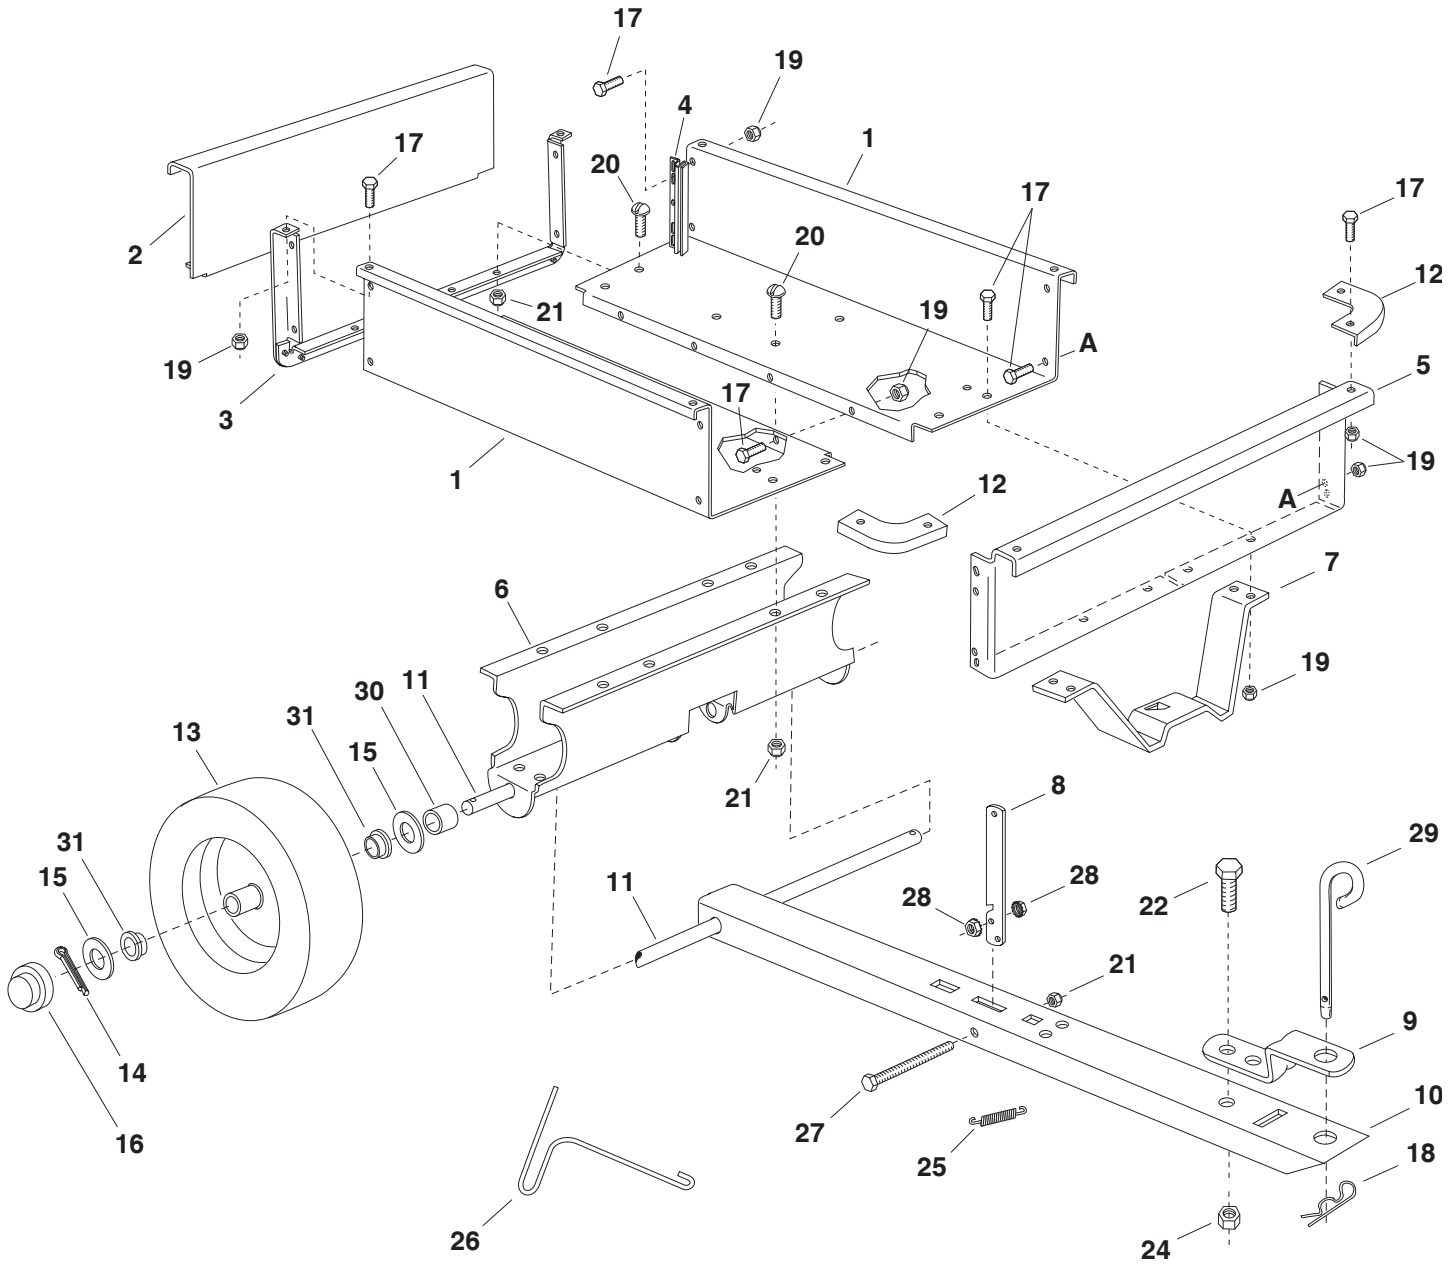

# REPAIR PARTS FOR UTILITY CART MODEL NO. 45-02402-ATV

## REPAIR PARTS LIST FOR UTILITY CART MODEL NO. 45-02402-ATV

REF. NO.	PART NO.	QTY.	DESCRIPTION
1	24096	1	Cart Body
2	23504	1	Tailgate
3	62457	1	Tailgate Reinforcement Bracket
4	23548	2	Tailgate Guide
5	23490	1	Front Panel
6	23487	1	Wheel Support
7	24497	1	Latch Stand Bracket
8	24498	1	Latch Lock Lever
9	23014	1	Hitch Bracket
10	24750	1	Draw Bar Tongue
11	27336	1	Axle, 1" Dia.
12	23484	2	Front Corner Cap
13	40758	2	Wheel
14	43093	2	Cotter Pin, 1/8" Dia. x 1-1/2" *
15	43601	4	Washer, Flat 1" *
16	43014	2	Hub Cap
17	43012	23	Hex Bolt, 1/4-20 x 3/4" *
18	43343	1	Hair Cotter Pin, 1/8 (#4) *
19	47189	23	Nylock Nut, 1/4-20
20	43814	12	Truss Hd. Bolt, 5/16-18 x 3/4" Lg. *
21	47810	13	Nylock Nut, 5/16-18
22	43001	1	Hex Bolt, 3/8-16 x 1" Lg. *
24	HA21362	1	Nylock Nut, 3/8-16 *
25	47408	1	Extension Spring
26	47622	1	Spring Puller Tool
27	47407	1	Hex Bolt, 5/16-18 x 4" *
28	46980	2	Hex Nut, 5/16-18 (SEMS)
29	23353	1	Hitch Pin
30	45132	2	Spacer
31	65408	2	Wheel Bearing Kit
	42372	1	Owner's Manual