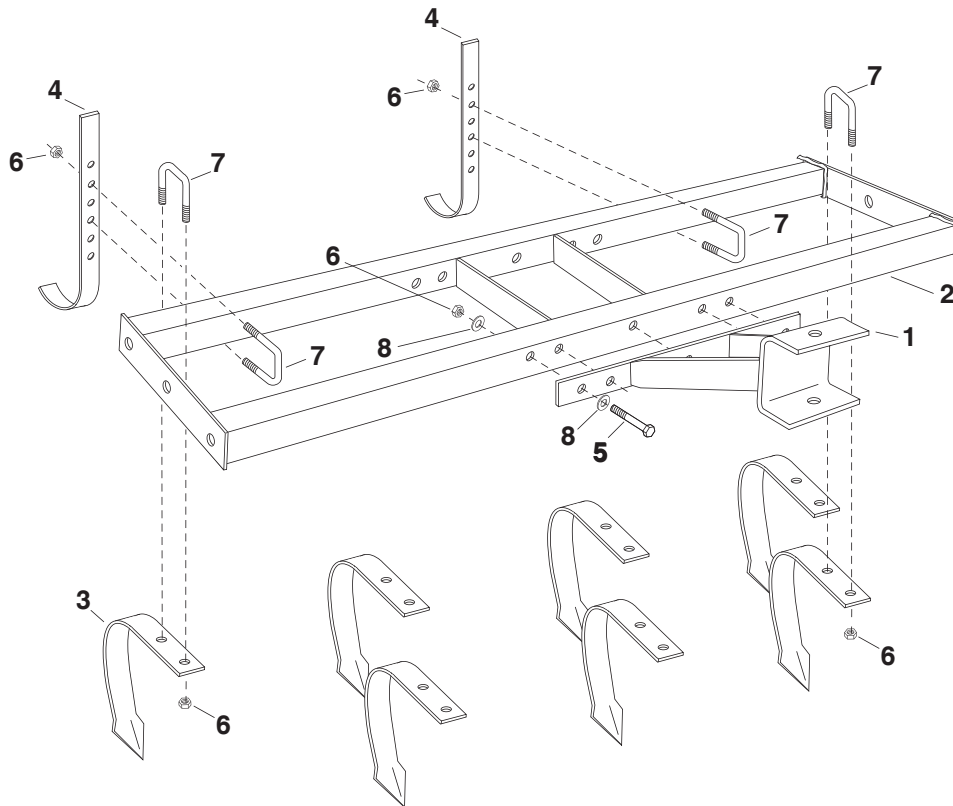

REPAIR PARTS FOR MODEL 45-02641 - ROW CROP CULTIVATOR

REF. NO.	PART NO.	QTY.	DESCRIPTION
1	63656	1	Hitch Ass'y.
2	64279	1	Frame Assembly
3	43022	7	Cultivator Tang
4	24238	2	Depth Gauge Bar
5	43432	5	Hex Bolt, 3/8-16 x 2-1/2" Lg.
6	HA21362	23	Nylock Nut, 3/8-16 Thread
7	46853	9	U-Bolt, 3/8-16 Thread
8	43070	10	Flat Washer, 3/8" Std. Wrt.
	48284	1	Owners Manual