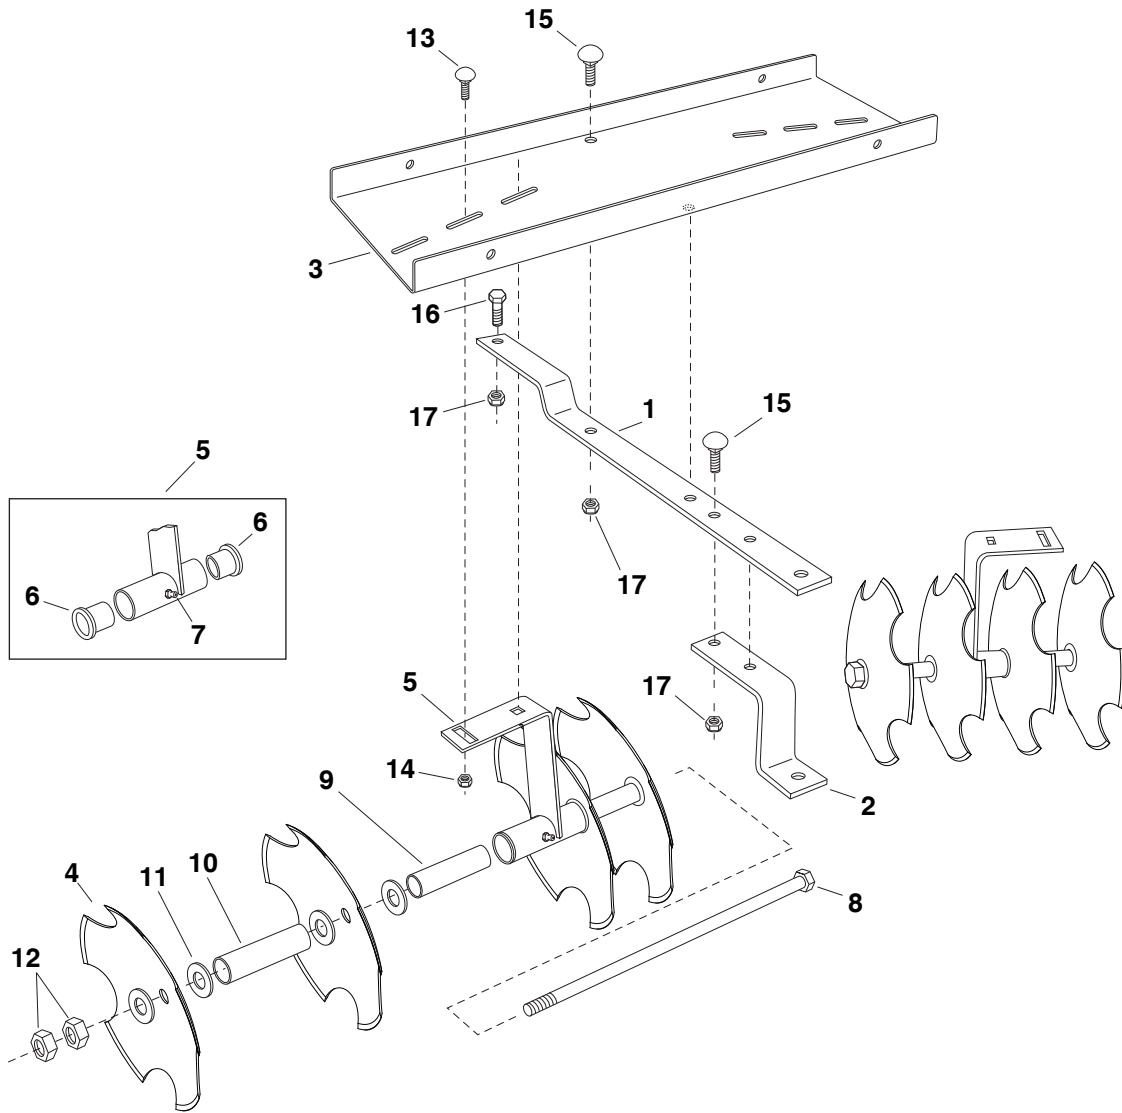

REPAIR PARTS FOR MODEL 45-02662 - DISC CULTIVATOR

REF. NO.	PART NO.	QTY.	DESCRIPTION	REF. NO.	PART NO.	QTY.	DESCRIPTION
1	24850	1	Draw Bar	10	46859	4	Spacer, 3/4" I.D. x 4-1/4" Lg.
2	24851	1	Hitch Bracket	11	1540-162	16	Flat Washer, 3/4" Std. Wrt.
3	24852	1	Tray	12	46860	4	Hex Nut, 3/4-10 Thread
4	40106	8	Notched Blade Disc	13	43350	4	Carriage Bolt, 3/8-16 x 1" Lg.
5	63510	2	Bearing Hanger Brkt. Assembly	14	HA21362	4	Nylock Nut, 3/8-16 Thread
6	44488	4	Bearing (Included in #63510)	15	47660	4	Carriage Bolt, 1/2-13 x 1-1/2" Lg.
7	46858	2	Grease Fitting (Included in #63510)	16	43020	1	Hex Bolt, 1/2-13 x 1-1/2" Lg.
8	46857	2	Hex Bolt, 3/4-10 x 16" Lg.	17	712-3083	5	Nylock Nut, 1/2-13 Thread
9	24240	2	Bearing Sleeve		40107	1	Owners Manual

SpeedPart *the fastest way to purchase parts* www.speedepart.com

REPAIR PARTS
 Agri-Fab, Inc.
 809 South Hamilton
 Sullivan, IL. 61951
 217-728-8388
www.agri-fab.com