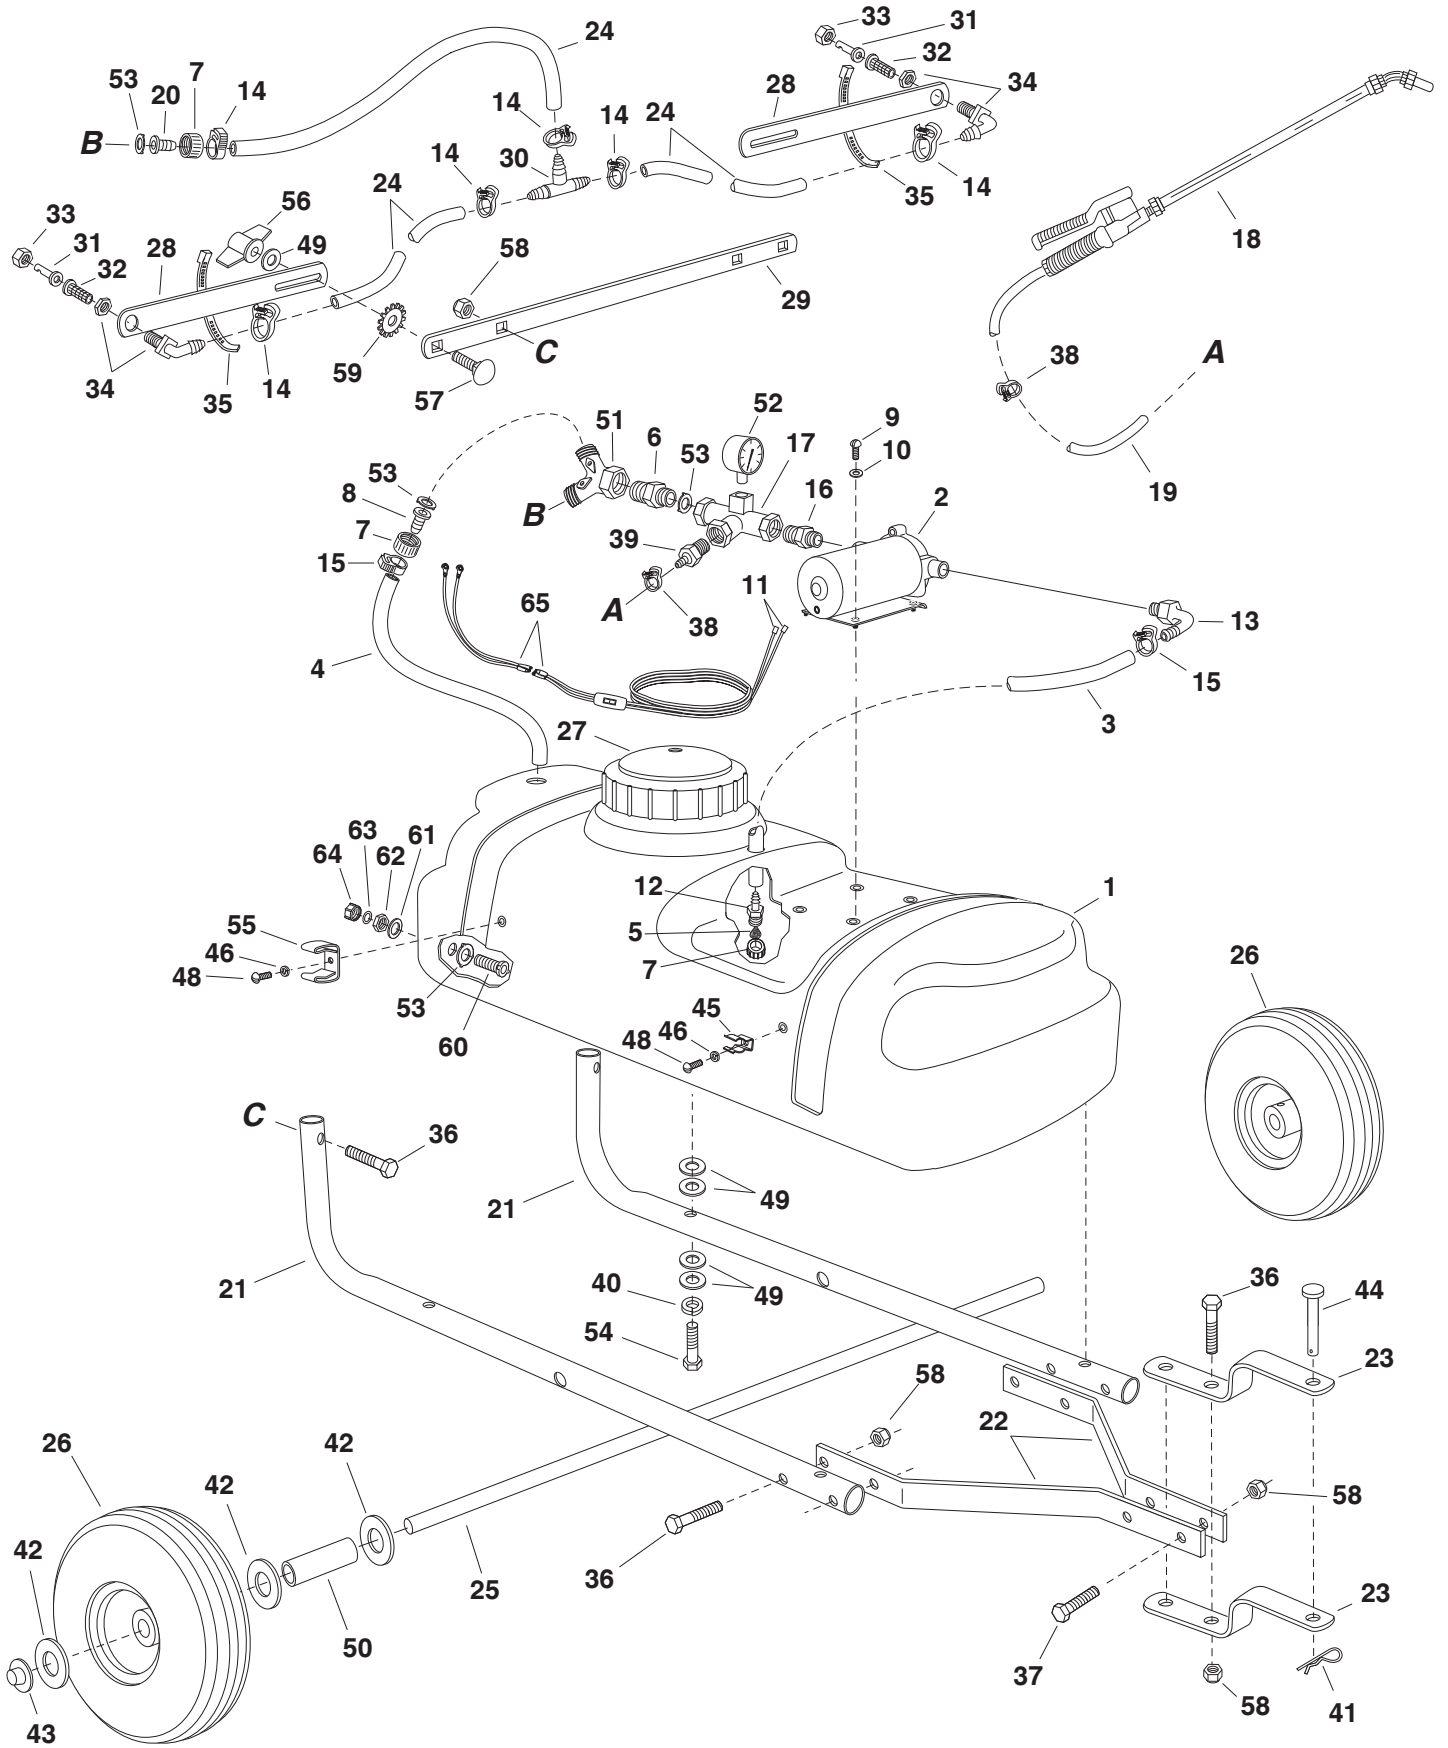

REPAIR PARTS FOR 15 GALLON SPRAYER MODEL 45-02922

REPAIR PARTS LIST FOR 15 GALLON SPRAYER MODEL 45-02922

REF. NO.	PART NO.	QTY.	DESCRIPTION	REF. NO.	PART NO.	QTY.	DESCRIPTION
1	49725	1	Tank (15 Gal.)	33	45037	2	Nut, Screen Body
2	45015	1	Pump and Motor	34	47396	2	Elbow, Plastic 11/16" Thd.
3	46278	1	Hose, 1/2" ID (24" Lg.)	35	726-0178	2	Nylon Tie
4	45021	1	Hose, 1/2" ID (20" Lg)	36	44180	8	Bolt, Hex 5/16-18 x 2"
5	45024	1	Strainer, Cap Type 1"	37	43840	2	Bolt, Hex 5/16-18 x 1-1/4
6	45031	1	Adapter, 1/2" NPT x Hose	38	49779	2	Clamp, Coiled Hose
7	45032	3	Nut, Swivel 3/4" Garden Hose	39	47390	1	Adapter, 1/2" NPT x 1/4" Barb
8	45033	1	Hose Barb, 1/2"	40	43086	4	Lock Washer, 5/16"
9	45069	4	Screw, Ph. Pan Hd. 10-24 x 1" Lg.	41	43343	1	Pin, Hair Cotter #4 (1/8")
10	43910	4	Washer, Flat #10 SAE	42	R19171616	6	Washer, 1/2"
11	45085	2	Terminal, .25 Male Tab	43	44166	2	Palnut, 1/2"
12	46276	1	Adapter, 3/4" GH x 1/2" Barb	44	47623	1	Hitch Pin
13	46277	1	Elbow, 3/8 NPT x 1/2" Barb	45	45180	1	Hose Clip, Small
14	45026	6	Clamp, 3/8" (For Black Hose)	46	736-0722	2	Lock Washer, #10
	47405	6	Clamp, 1/4" (For Clear Hose)	48	45040	2	Screw, Phillips Hd. #10-24 x 1/2"
15	45025	2	Clamp, 1/2" (For Black Hose)	49	43081	18	Washer, 5/16" Std. Wt.
	45026	2	Clamp, 3/8" (For Clear Hose)	50	46578	2	Spacer
16	45049	1	Nipple, (Nylon) 1/2" x 3/8" Red.	51	45017	1	Hose "Y" W / Valves 3/4"
17	45050	1	Tee, 1/2" x 1/2" x 1/2" (1/4" Port)	52	45071	1	Gauge, Pressure 2" 100 PSI
18	47406	1	Spray Gun	53	45072	4	Gasket, 3/4" Garden Hose
19	49761	1	Hose, 1/4" ID (12' 6" Lg)	54	43084	4	Bolt, Hex 5/16-18 x 1-3/4"
20	45034	1	Hose Barb, 3/8"	55	47397	1	Hose Clip (Large)
21	48296	2	Frame Tube	56	712-0421	2	Knob
22	24860	2	Hitch Arm	57	43682	2	Bolt, Carriage 5/16-18 x 1-1/4"
23	23014	2	Hitch Bracket	58	47810	10	Nut, Nylock 5/16"
24	47392	3	Hose, 3/8" ID (20" Lg.)	59	44732	2	Washer, Tooth Lock 5/16"
25	24584	1	Axle, 1/2"	60	47399	1	Drain Body
26	46503	2	Wheel	61	47398	1	Washer, Nylon
27	46700	1	Lid	62	47402	1	Nut, Nylon 11/16" Thd.
28	24122	2	Boom Bar	63	47206	1	O-Ring, 5/8" OD
29	24585	1	Bracket, Boom Mount	64	47403	1	Cap, Nylon 11/16" Thd.
30	47394	1	Tee, Plastic 3/8" Hose	65	49754	1	Switch and Wire Assembly
31	45028	2	Nozzle, SS Floodjet		49727	1	Owners Manual
32	45029	2	Strainer, Screen Type				