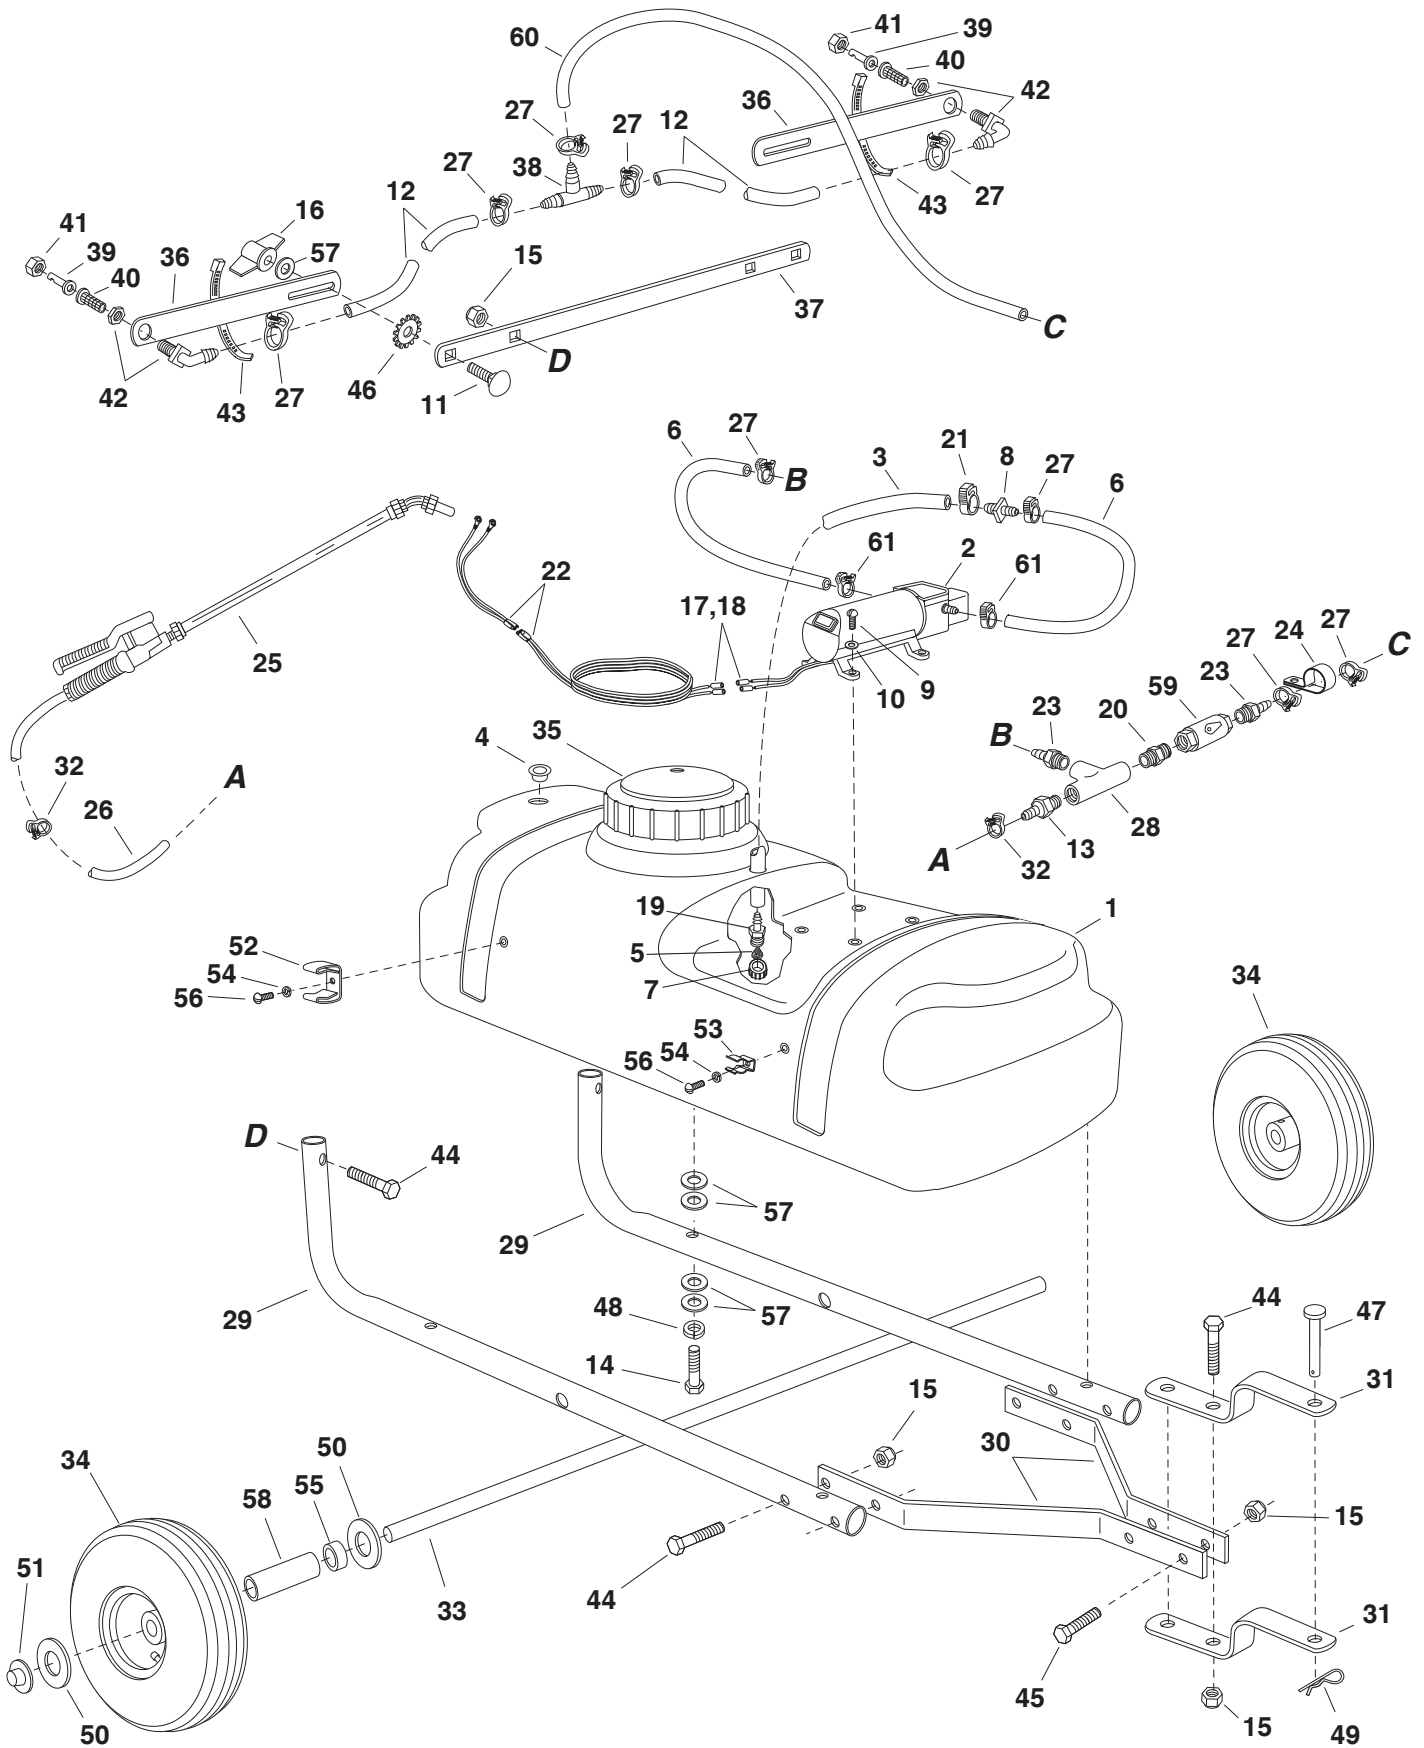

REPAIR PARTS FOR 15 GALLON SPRAYER MODEL 45-02923

REPAIR PARTS LIST FOR 15 GALLON SPRAYER MODEL 45-02923

REF. NO.	PART NO.	QTY.	DESCRIPTION	REF. NO.	PART NO.	QTY.	DESCRIPTION
1	42105	1	Tank (15 Gal.)	32	49779	2	Clamp, Coiled Hose
2	48297	1	Pump and Motor	33	24584	1	Axle, 1/2"
3	45022	1	Hose, 1/2" ID (14" Lg.)	34	46503	2	Wheel
4	41452	1	Caplug Plug	35	46700	1	Lid
5	45024	1	Strainer, Cap Type 1"	36	24122	2	Boom Bar
6	47002	2	Hose, 3/8" ID (10" Lg.)	37	24585	1	Bracket, Boom Mount
7	45032	1	Nut, Swivel 3/4" Garden Hose	38	47394	1	Tee, Plastic 3/8" Hose
8	47005	1	Reducer, Hose Mender 1/2" x 3/8"	39	45028	2	Nozzle, SS Floodjet
9	47078	4	Screw, Pan Hd. 10-24 x 3/4" Lg.	40	45029	2	Strainer, Screen Type
10	43910	4	Washer, Flat #10 SAE	41	45037	2	Nut, Screen Body
11	43682	2	Bolt, Carriage 5/16-18 x 1-1/4"	42	47396	2	Elbow, Plastic 11/16" Thd.
12	47392	2	Hose, 3/8" ID (21" Lg.)	43	726-0178	2	Nylon Tie
13	47414	1	Adapter, 1/4" NPT x 1/4" Barb	44	44180	8	Bolt, Hex 5/16-18 x 2"
14	43084	4	Bolt, Hex 5/16-18 x 1-3/4"	45	43840	2	Bolt, Hex 5/16-18 x 1-1/4"
15	47810	10	Nut, Hex 5/16-18 (Nylock)	46	44732	2	Washer, Tooth Lock 5/16"
16	712-0421	2	Knob	47	47623	1	Hitch Pin
17	45085	2	Terminal, .25 Male	48	43086	4	Lock Washer, 5/16"
18	45086	2	Terminal, .25 Female	49	43343	1	Pin, Hair Cotter #4 (1/8")
19	46276	1	Adapter, 3/4" GH x 1/2" Barb	50	R19171616	4	Washer, 17/32" x 1"
20	47411	1	Nipple (nylon) 1/4"	51	44166	2	Hub Cap (1/2" Palnut)
21	45025	1	Clamp, 1/2"	52	47397	1	Clip (Large), Spray Gun
22	45018	1	Connector with Wire	53	45180	1	Clip (Small), Spray Gun
23	47412	2	Adapter (nylon) 1/4" x 3/8"	54	736-0722	2	Lock Washer, #10
24	47413	1	Clamp, Conduit	55	27231	2	Spacer
25	47406	1	Spray Gun	56	45040	2	Screw, Phillips Hd. #10-24 x 1/2"
26	49761	1	Hose, 1/4" ID (15' Lg)	57	43081	18	Washer, 5/16" Std. Wrt.
27	41486	9	Clamp, 3/8" (Schedule-E)	58	46578	2	Spacer
28	47415	1	Tee, Nylon 1/4" NPT.	59	47416	1	Valve, Nylon 1/4"
29	48296	2	Frame Tube	60	47421	1	Hose, 3/8" ID (28" Lg.)
30	24860	2	Hitch Arm	61	45026	2	Clamp, 3/8" (Schedule-F)
31	23014	2	Hitch Bracket		42018	1	Owners Manual