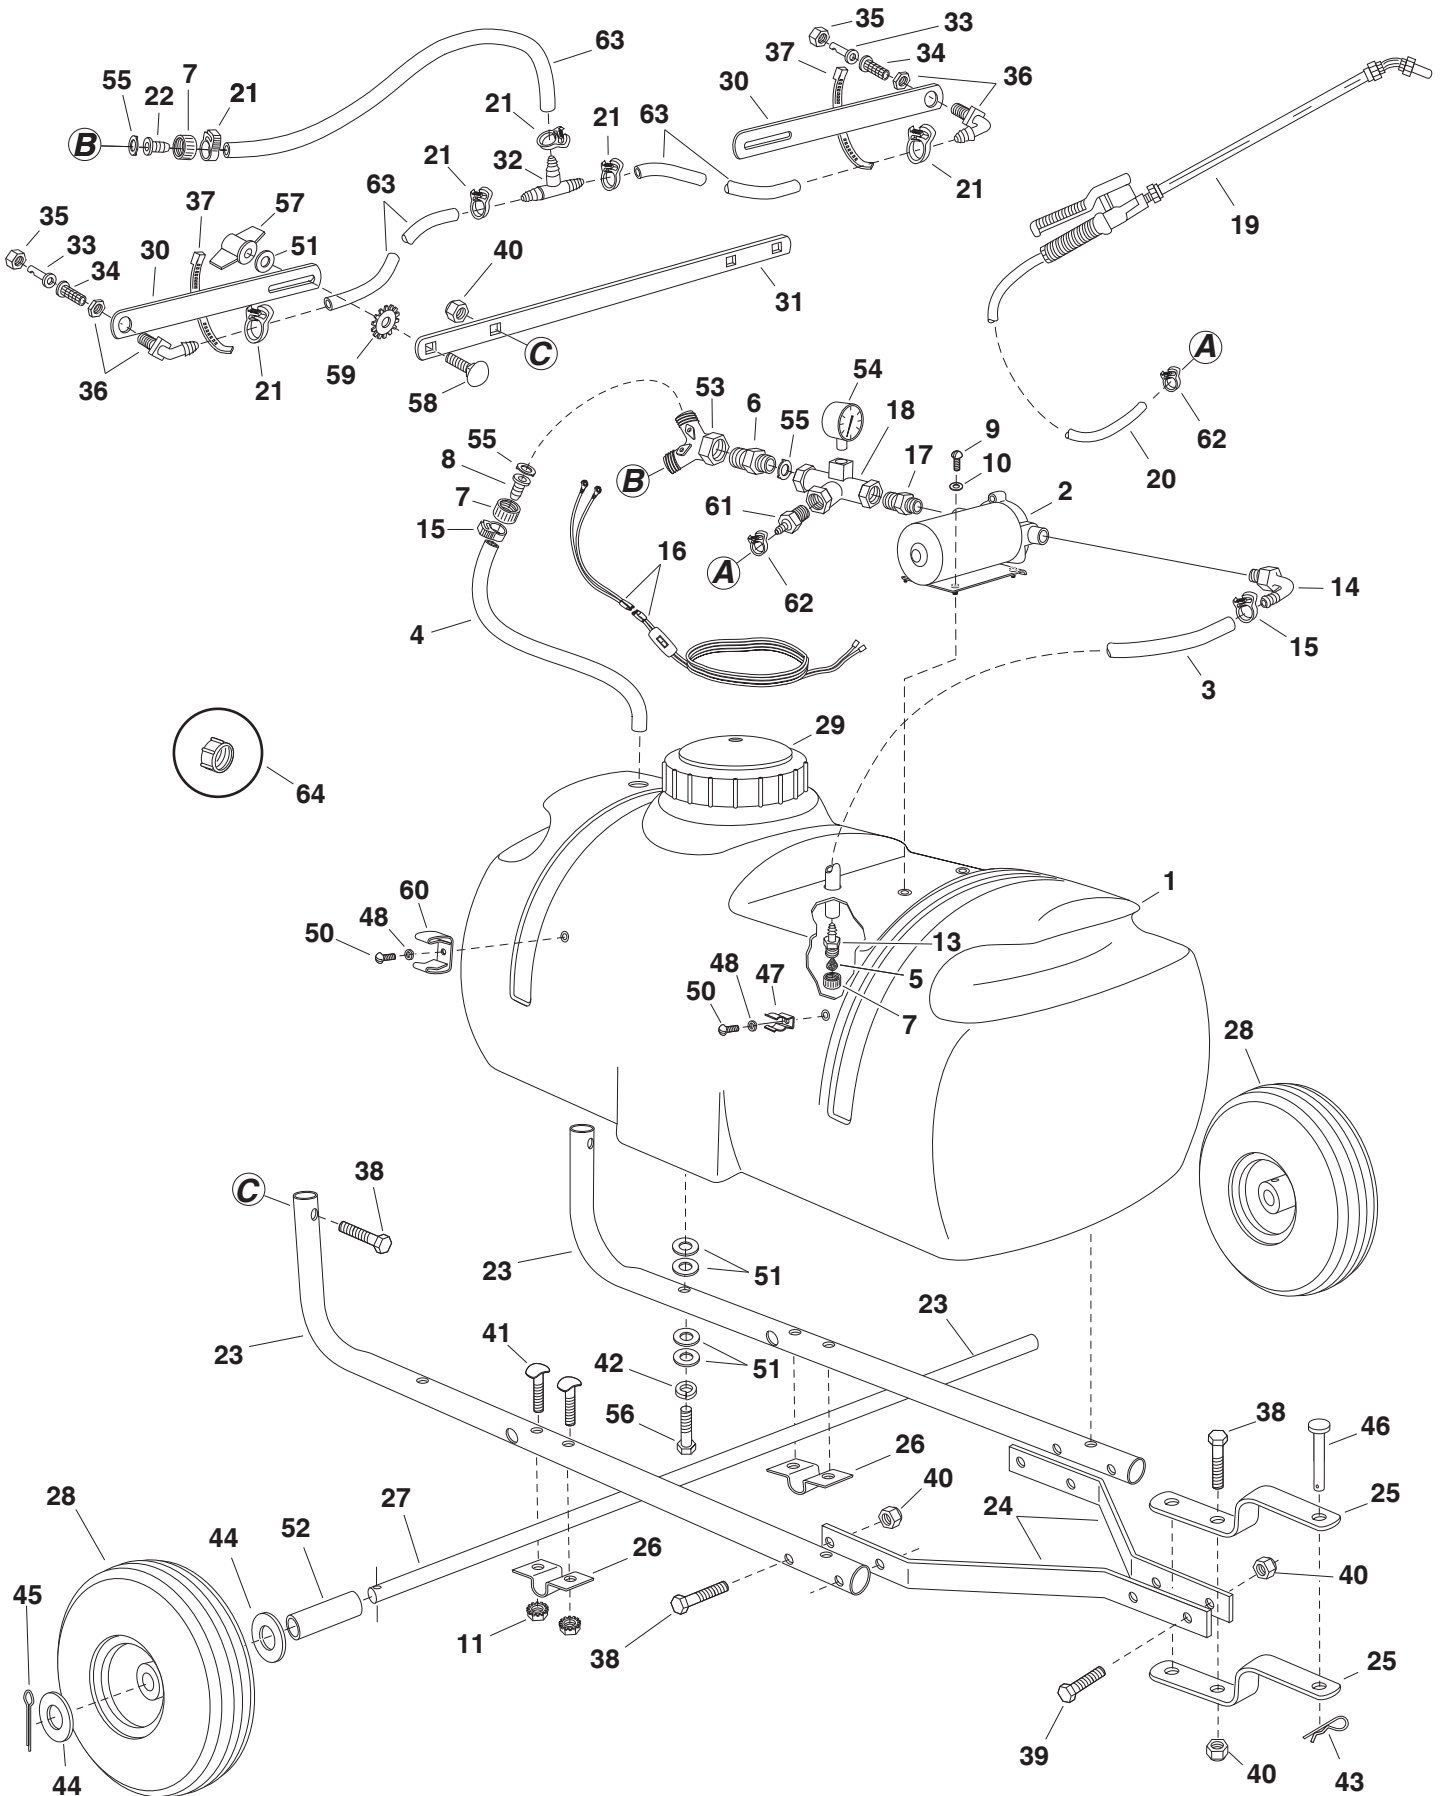

REPAIR PARTS FOR 25 GALLON SPRAYER MODEL 45-02932

REPAIR PARTS LIST FOR 25 GALLON SPRAYER MODEL 45-02932

REF. NO.	PART NO.	QTY.	DESCRIPTION	REF. NO.	PART NO.	QTY.	DESCRIPTION
1	46283	1	Tank (25 Gal.)	34	45029	2	Strainer, Screen Type
2	45015	1	Pump and Motor	35	45037	2	Nut, Screen Body
3	46278	1	Hose, 1/2" ID (24" Lg.)	36	47396	2	Elbow, Plastic 11/16" Thd.
4	45021	1	Hose, 1/2" ID (20" Lg.)	37	726-0178	2	Nylon Tie
5	45024	1	Strainer, Cap Type 1"	38	44180	8	Bolt, Hex 5/16-18 x 2"
6	45031	1	Adapter, 1/2" NPT x Hose	39	43840	2	Bolt, Hex 5/16-18 x 1-1/4"
7	45032	3	Nut, Swivel 3/4" Garden Hose	40	47810	10	Nut, Nylock 5/16-18
8	45033	1	Hose Barb, 1/2"	41	44947	4	Bolt, Curved Head 5/16-18 x 1-5/8"
9	45069	4	Screw, Ph. Pan Hd. 10-24 x 1" Lg.	42	43086	4	Lock Washer, 5/16"
10	43910	4	Washer, Flat #10 SAE	43	43343	1	Pin, Hair Cotter #4 (1/8")
11	46980	4	Nut, Hex 5/16-18 (SEMS)	44	43009	4	Washer, 3/4"
12	45085	2	Terminal, .25 Male Tab (not shown)	45	43093	2	Cotter Pin, 1/8" x 1-1/2"
13	46276	1	Adapter, 3/4" GH x 1/2" Barb	46	47623	1	Hitch Pin
14	46277	1	Elbow, 3/8 NPT x 1/2" Barb	47	45180	1	Hose Clip, Small
15	45025	2	Clamp, 1/2" Hose (For Black Hose)	48	736-0722	2	Lock Washer, #10
	45026	2	Clamp, 3/8" Hose (For Clear Hose)	50	46677	2	Screw, Phillips Hd. #10-24 x 3/8"
16	49754	1	Switch and Wire Assembly	51	43081	18	Washer, 5/16" Std. Wrt.
17	45049	1	Nipple, (Nylon) 1/2" x 3/8" Red.	52	45151	2	Spacer
18	45050	1	Tee, 1/2" x 1/2" x 1/2" (1/4" Port)	53	45017	1	Hose "Y" W / Valves 3/4"
19	47406	1	Spray Gun	54	45071	1	Gauge, Pressure 2" 100 PSI
20	49761	1	Hose, 1/4" ID (15' Lg.)	55	45072	3	Gasket, 3/4" Garden Hose
21	45026	6	Clamp, 3/8" Hose (For Black Hose)	56	43084	4	Bolt, Hex 5/16-18 x 1-3/4"
	47405	6	Clamp, 1/4" Hose (For Clear Hose)	57	712-0421	2	Knob
22	45034	1	Hose Barb, 3/8"	58	43682	2	Bolt, Carriage 5/16-18 x 1-1/4"
23	48296	2	Frame Tube	59	44732	2	Washer, Tooth Lock 5/16"
24	24860	2	Hitch Arm	60	47397	1	Hose Clip (Large)
25	23014	2	Hitch Bracket	61	47390	1	Adapter, 1/2" NPT x 1/4" Barb
26	23917	2	Clamp, 3/4" Axle	62	49779	2	Clamp, Coiled Hose
27	24615	1	Axle, 3/4"	63	47392	3	Hose, 3/8" ID (20" Lg.)
28	44456	2	Wheel	64	48719	1	Drain Cap
29	46700	1	Lid		40160	1	Owners Manual
30	24122	2	Boom Bar				
31	24585	1	Bracket, Boom Mount				
32	47394	1	Tee, Plastic 3/8" Hose				
33	45028	2	Nozzle, SS Floodjet				