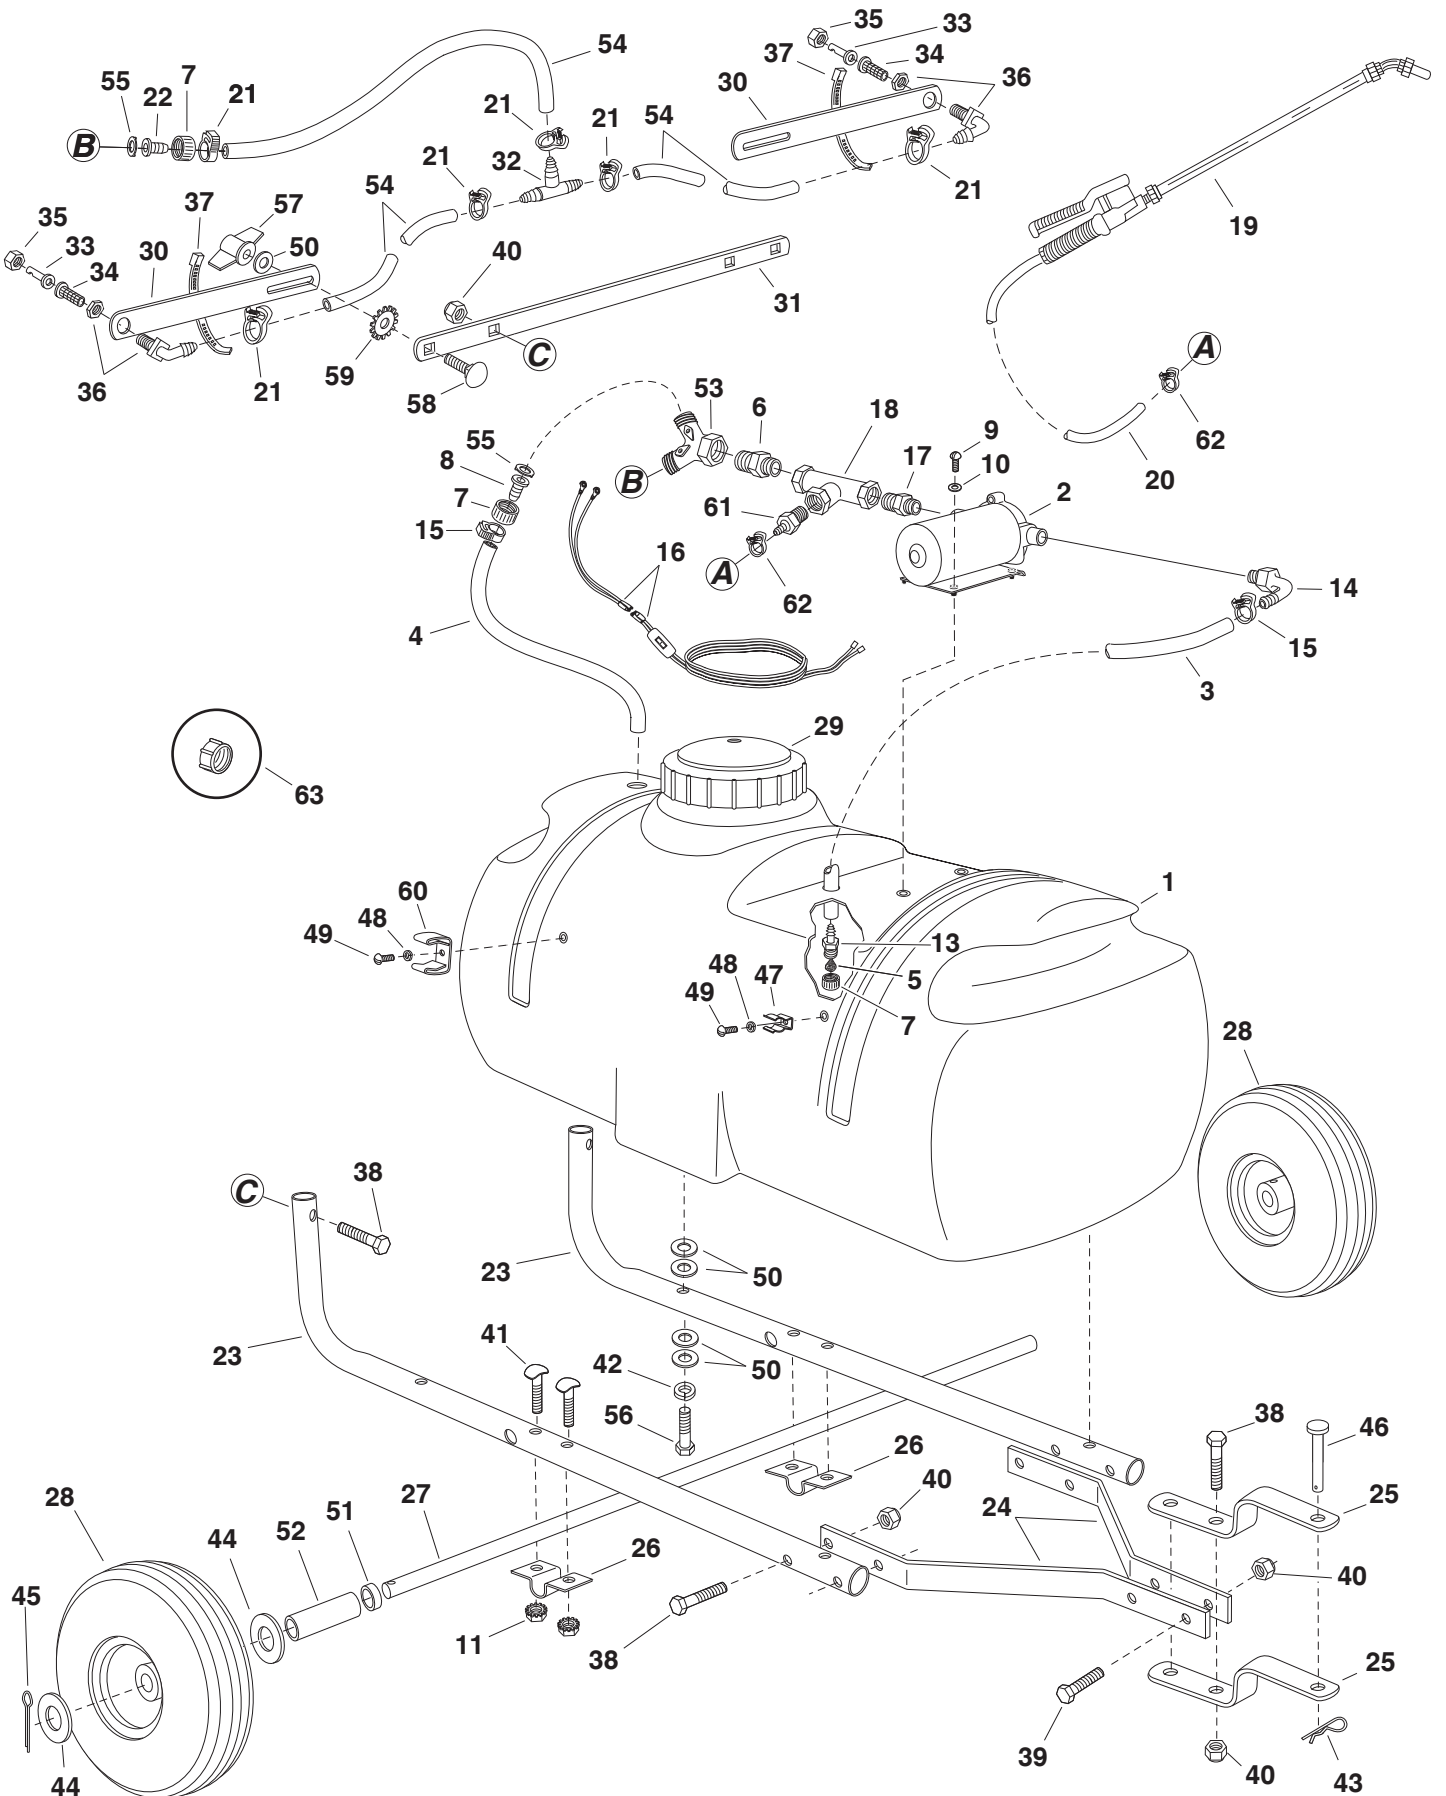

# REPAIR PARTS FOR 25 GALLON SPRAYER MODEL 45-02933, 45-02933-100