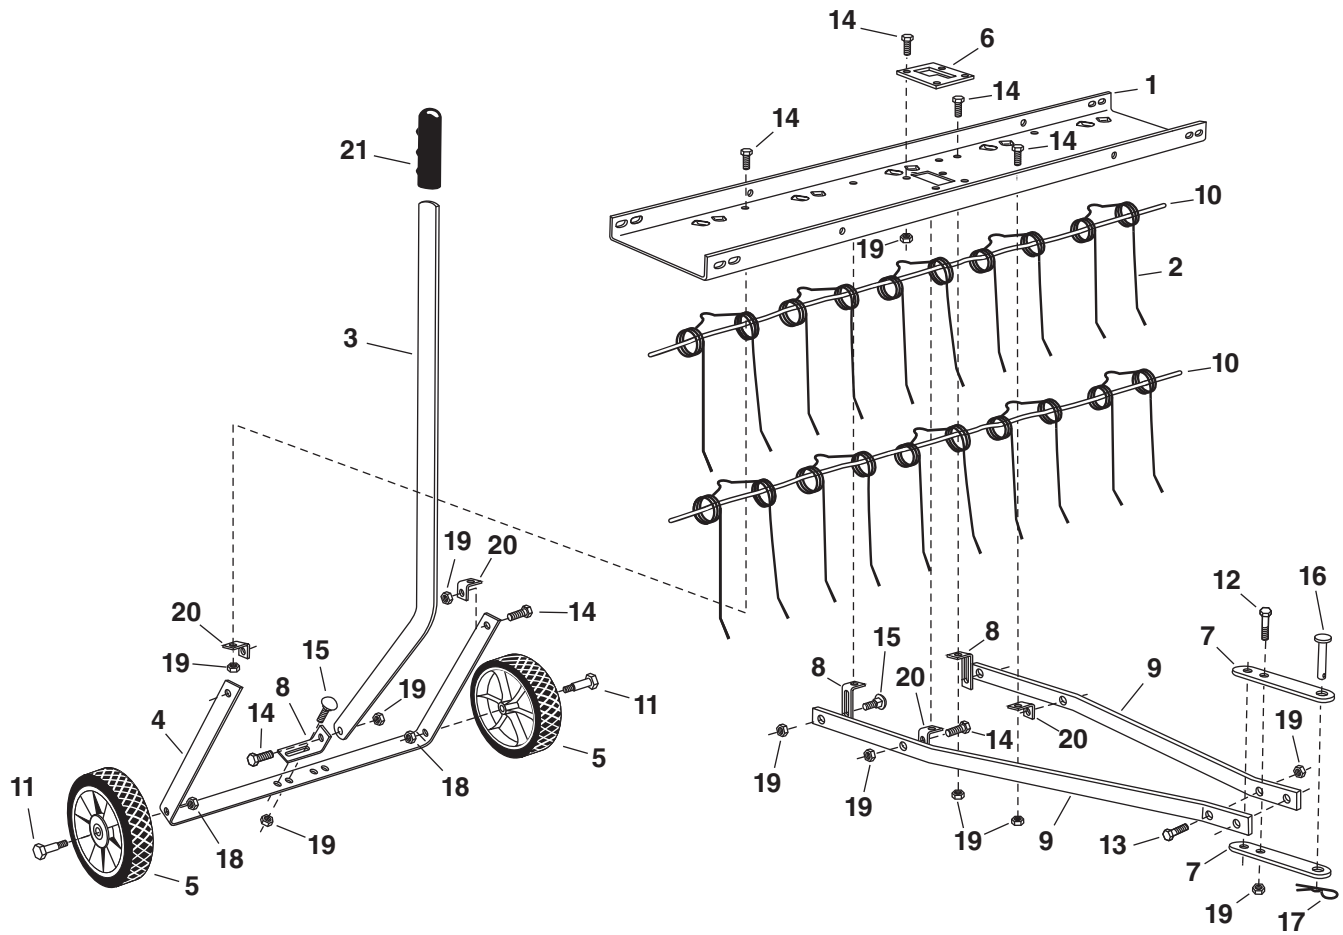

REPAIR PARTS FOR 45-02941 / 45-02951 DETHATCHER

REF	PART NO.	QTY		DESCRIPTION	REF	PART NO.	QTY		DESCRIPTION
		40"	48"				40"	48"	
1	24836	1	—	Tine Shield (40")	11	43029	2	2	Shoulder Bolt
	24854	—	1	Tine Shield (48")	12	44180	2	2	Hex Bolt, 5/16 x 2"
2	43783	10	12	Spring Tine	13	43840	2	2	Hex Bolt, 5/16 x 1-1/4"
3	24596	1	1	Lift Handle	14	43063	15	15	Hex Bolt, 5/16 x 1"
4	24595	1	1	Axle Bracket	15	44326	4	4	Carriage Bolt, 5/16 x 1"
5	43021	2	2	Wheel	16	47623	1	1	Hitch Pin, 3/8"
6	24594	1	1	Lift Plate	17	43343	1	1	Hair Cotter Pin, 1/8"
7	23981	2	2	Hitch Bracket	18	HA21362	2	2	Nylock Nut, 3/8"
8	23442	3	3	Hitch Arm Mount Bracket	19	47810	23	23	Nylock Nut, 5/16"
9	23914	2	2	Hitch Mount Arm	20	23826	4	4	Angle Bracket
10	47633	2	—	Spring Alignment Wire	21	43943	1	1	Grip
	47654	—	2	Spring Alignment Wire		48290	1	1	Owner's Manual