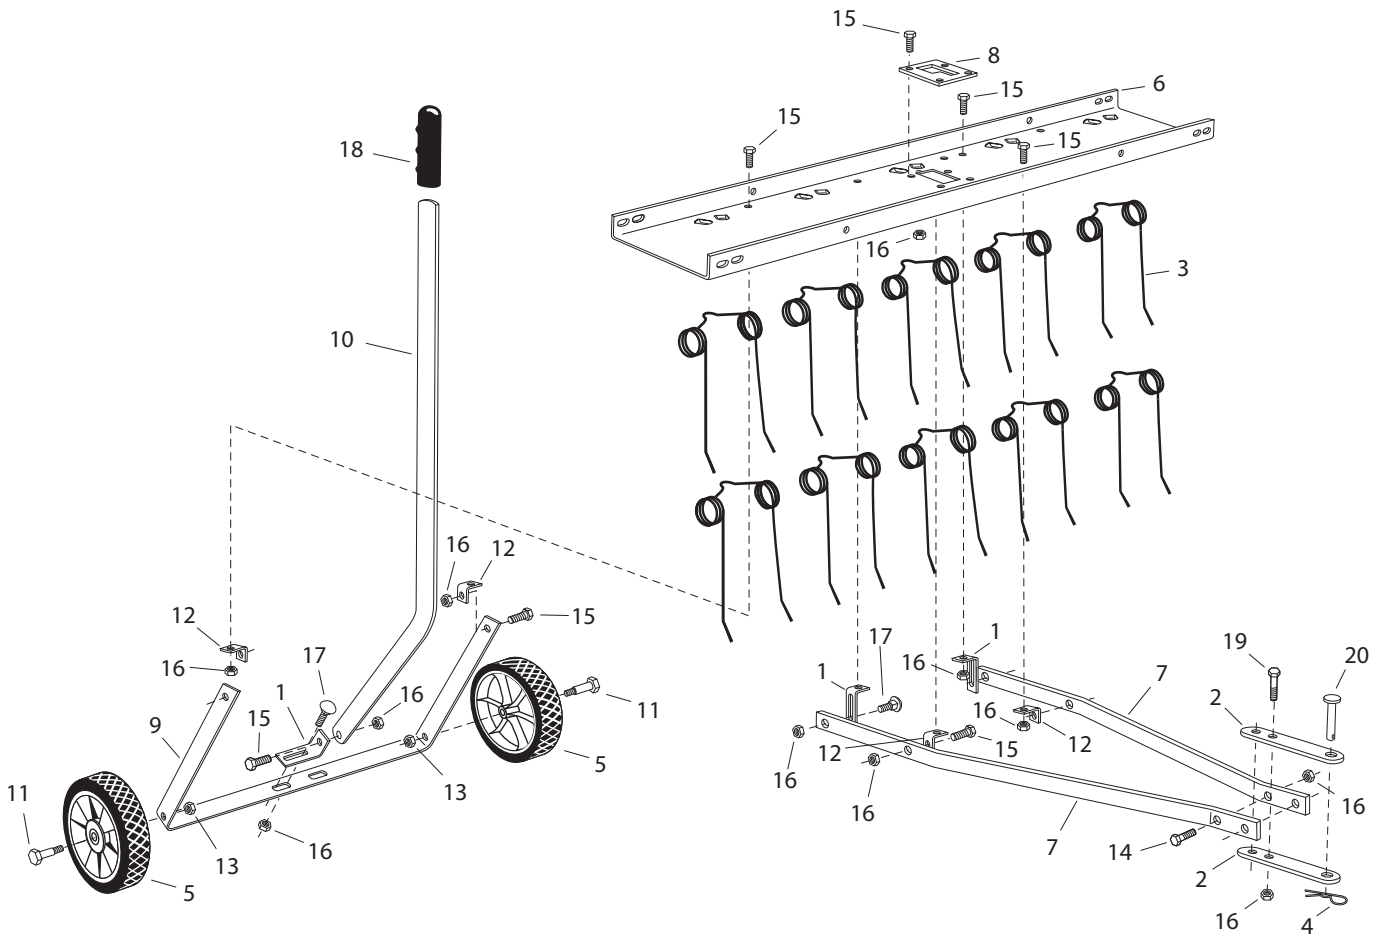

# TINE DE-THATCHER REPAIR PARTS

## MODEL NO's. 45-02941 (40") & 45-02951 (48")

REF	PART NO.	QTY		DESCRIPTION	REF	PART NO.	QTY		DESCRIPTION
		40"	48"				40"	48"	
1	23442	3	3	Hitch Arm Mount Bracket	11	43029	2	2	Shoulder Bolt
2	23981	2	2	Hitch Bracket	12	23826	4	4	Angle Bracket
3	43783	10	12	Spring Tine	13	HA21362	2	2	Nylock Nut, 3/8"
4	43343	1	1	Hair Cotter Pin, 1/8"	14	43840	2	2	Hex Bolt, 5/16 x 1-1/4"
5	43021	2	2	Wheel	15	43063	15	15	Hex Bolt, 5/16 x 1"
6	24836	1	—	Tine Shield (40")	16	47810	23	23	Nylock Nut, 5/16"
	24854	—	1	Tine Shield (48")	17	44326	4	4	Carriage Bolt, 5/16 x 1"
7	23914	2	2	Hitch Mount Arm	18	43943	1	1	Grip
8	24594	1	1	Lift Plate	19	44180	2	2	Hex Bolt, 5/16 x 2"
9	24595	1	1	Axle Bracket	20	47623	1	1	Hitch Pin, 3/8"
10	24596	1	1	Lift Handle		48290	1	1	Owner's Manual