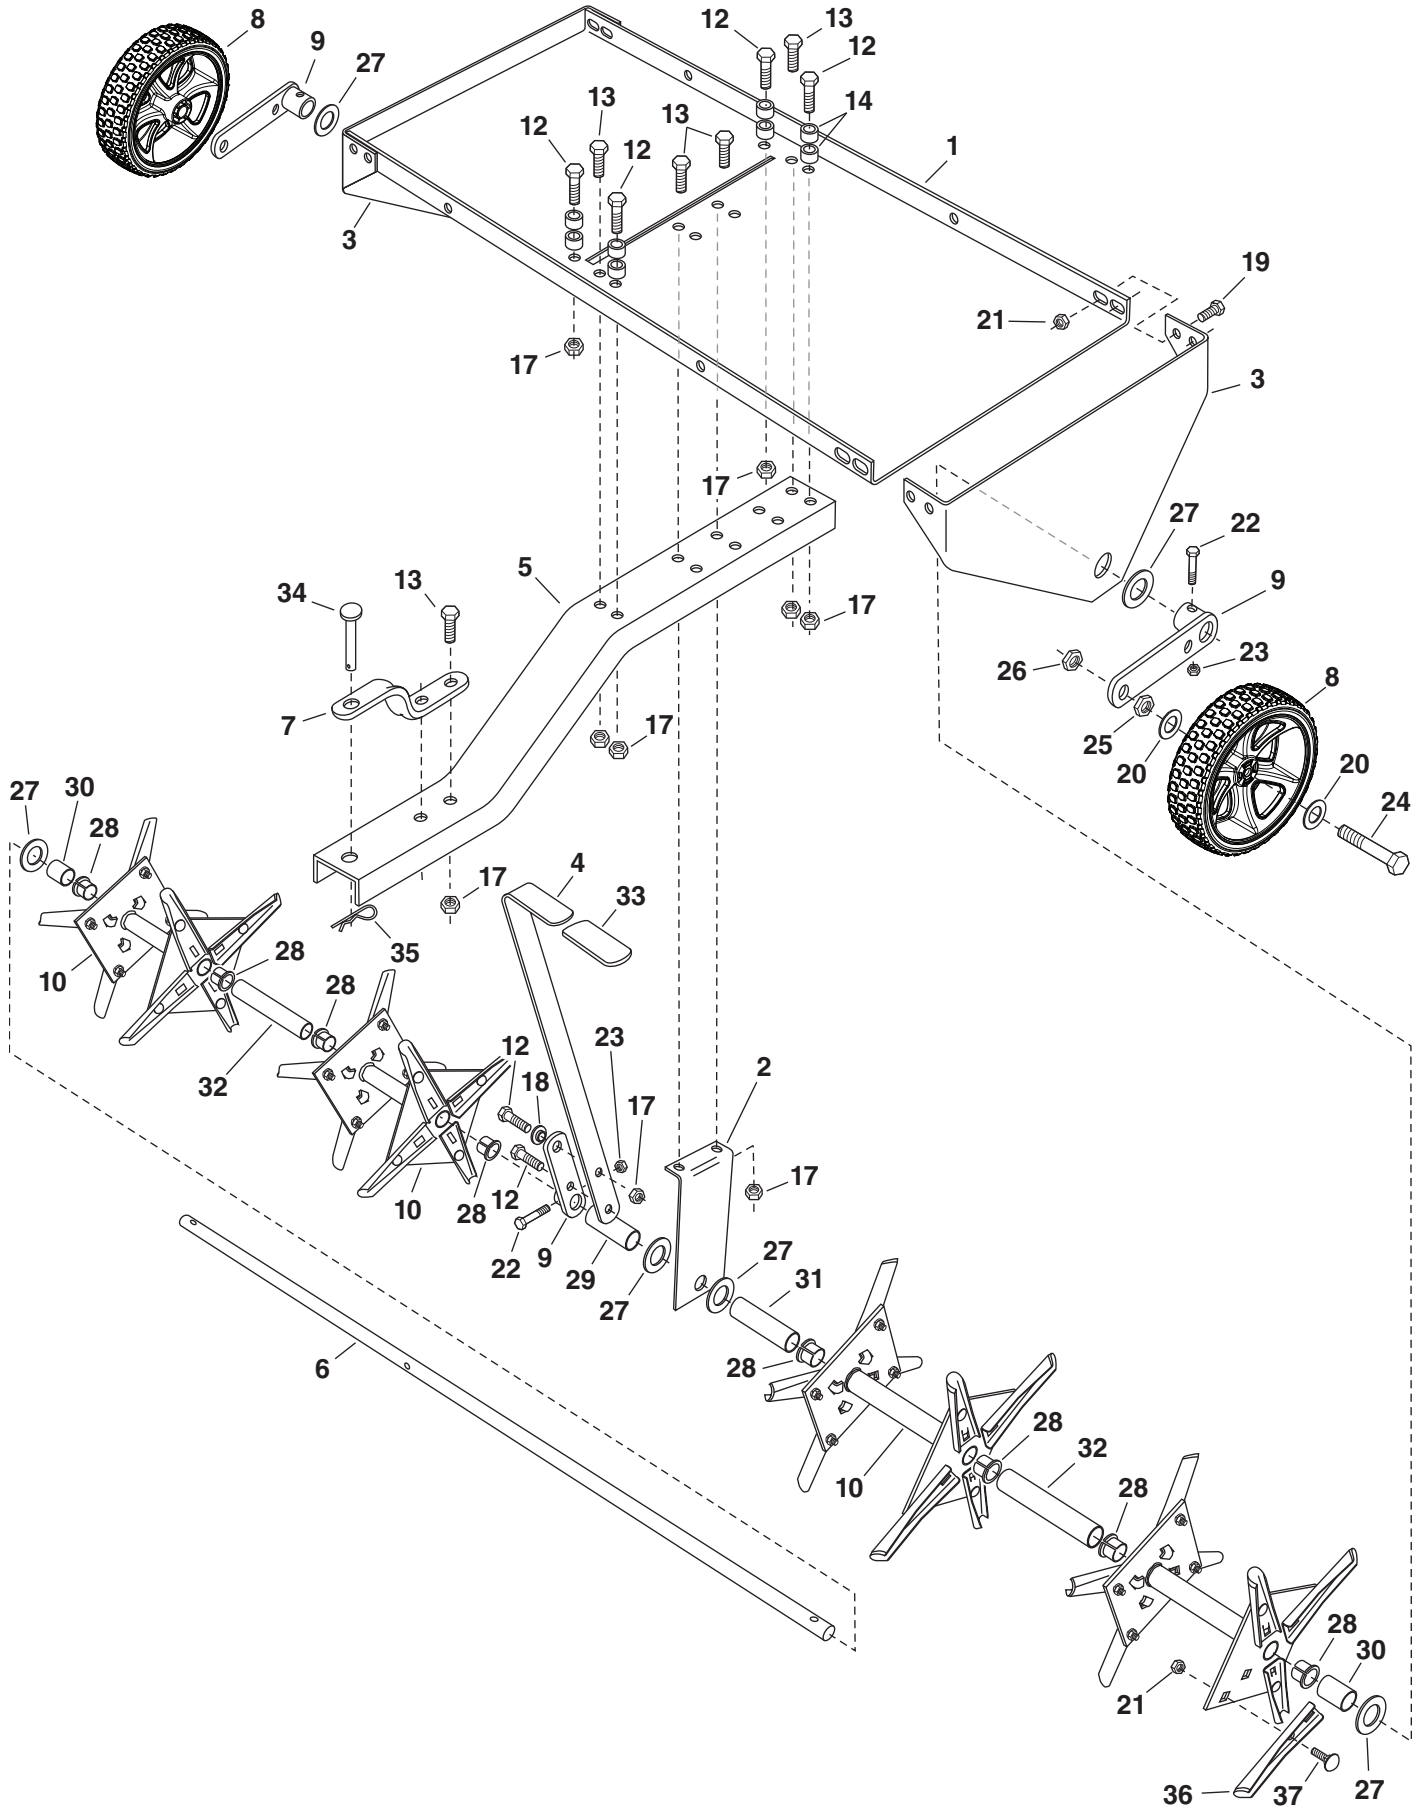

# REPAIR PARTS FOR 48" PLUG AERATOR MODEL 45-02992

# REPAIR PARTS FOR 48" PLUG AERATOR MODEL 45-02992

REF	PART NO.	QTY	DESCRIPTION	REF	PART NO.	QTY	DESCRIPTION
1	24625	1	Tray (48")	22	1509-69	3	Hex Bolt, 1/4-20 x 1-3/4" Long
2	24623	1	Middle Brace	23	47189	3	Nylock Nut, 1/4-20 Thd.
3	24619	2	End Plate	24	46526	2	Hex Bolt, 1/2-13 x 3-1/2" Long
4	24624	1	Lift Handle	25	43019	2	Hex Jam Nut, 1/2-13 Thd.
5	24103	1	Tongue	26	48115	2	Nylock Jam Nut, 1/2" Thd.
6	24626	1	Shaft (48")	27	43009	8	Flat Washer, 3/4"
7	23687	1	Hitch Bracket	28	42953	8	Split Bearing, 3/4"
8	41863	2	Wheel	29	44474	1	Spacer, 2.38" Long
9	68589	3	Wheel Bracket Assembly	30	44500	2	Spacer, 1.00" Long
10	63929	4	Spool Assembly (Double)	31	46537	1	Spacer, 3.90" Long
12	43087	6	Hex Bolt, 3/8-16 x 1-1/4" Long	32	47675	2	Spacer, 5.29" Long
13	43001	6	Hex Bolt, 3/8-16 x 1" Long	33	47707	1	Grip
14	23625	8	Spacer, 1/4" Long	34	47623	1	Hitch Pin, 3/8" Flat Head
17	HA21362	12	Nylock Nut, 3/8-16 Thd.	35	43343	1	Hair Cotter Pin, 1/8"
18	44685	1	Spacer, Shoulder	36	24924	32	Knife, Aerator
19	43182	8	Hex Bolt, 5/16-18 x 3/4" Long	37	43080	32	Carriage Bolt, 5/16-18 x 3/4"
20	R19171616	4	Washer, .531" x 1" x .059"		40418	1	Owners Manual
21	47810	40	Nylock Nut, 5/16-18 Thd.				