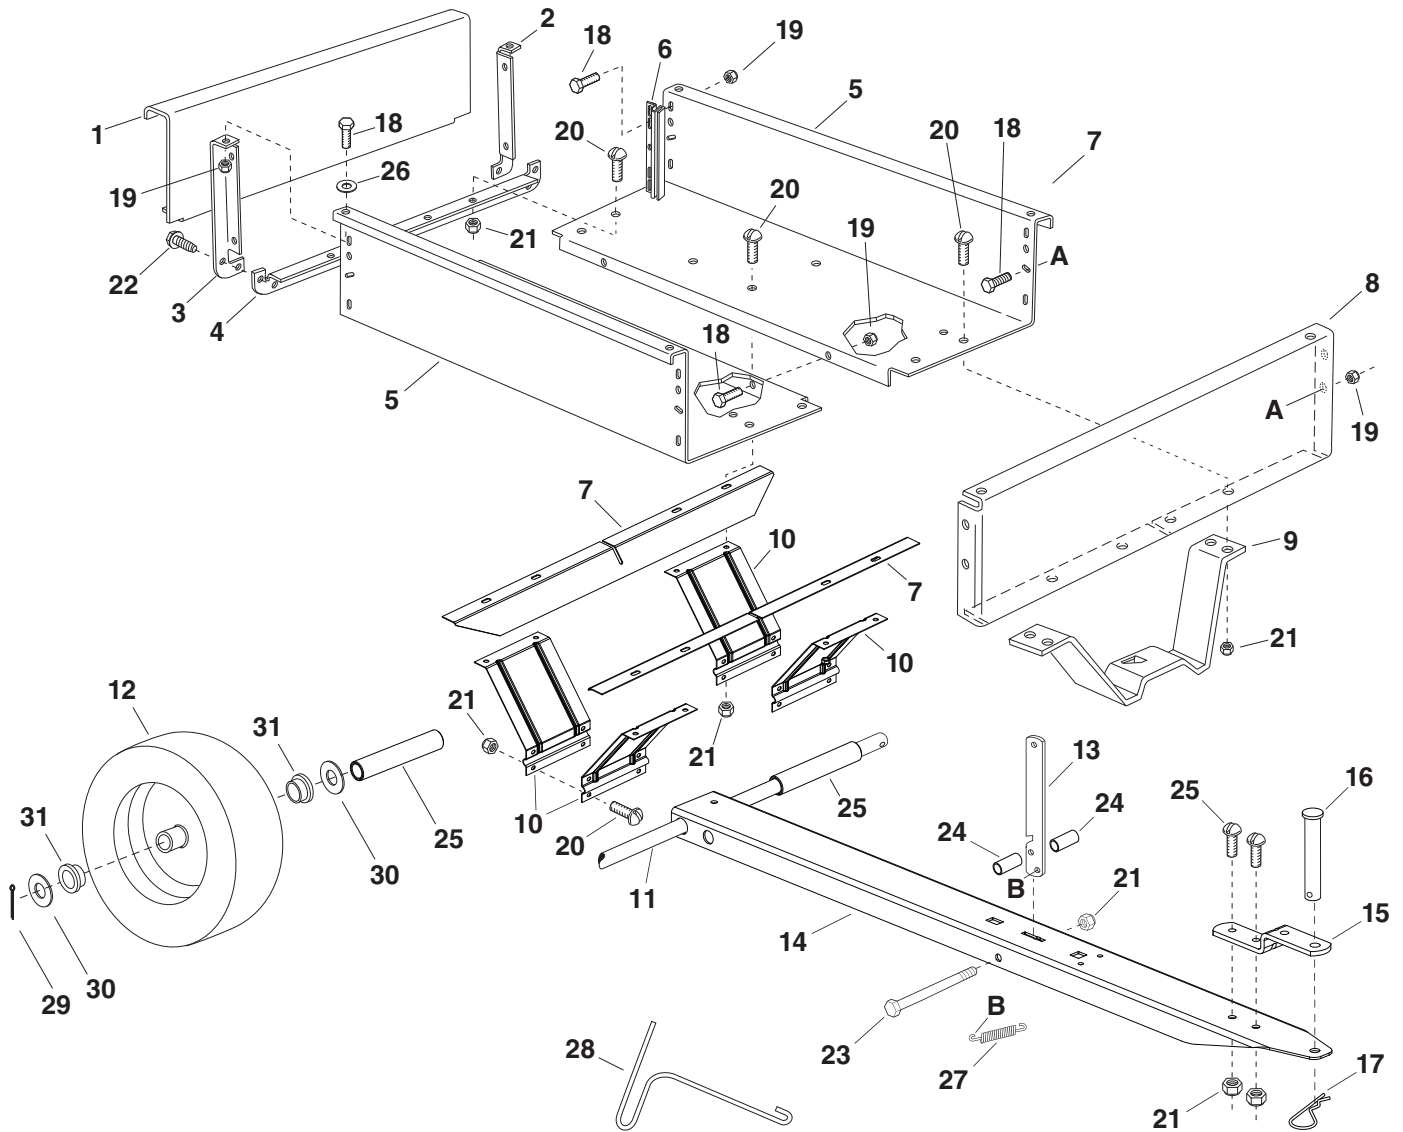

45-03035 / 967 02 71-01

REF.	PART NO.	QTY.	DESCRIPTION	REF.	PART NO.	QTY.	DESCRIPTION
1	24907	1	Tailgate	17	43343	1	Hair Cotter Pin, 1/8" (#4)
2	24143	1	Left Rear Angle	18	43012	15	Hex Bolt, 1/4-20 x 3/4"
3	24144	1	Right Rear Angle	19	47189	15	Nylock Nut, 1/4-20
4	24142	1	Lower Rear Angle	20	43814	26	Slit. Truss Hd. Bolt, 5/16-18 x 3/4"
5	28115	2	Cart Body	21	47810	27	Nylock Nut, 5/16-18
6	23548	2	Guide, Tailgate	22	47630	4	Bolt, Self Tapping 5/16-18 x 3/4"
7	27980	2	Bed Support	23	46782	1	Hex Bolt, 5/16-18 x 3"
8	28116	1	Front Panel	24	42563	2	Spacer, 0.375" x 0.5" x 1"
9	27843	1	Latch Stand Bracket	25	27846	2	Spacer, 0.65" x 0.88" x 4.75"
10	27844	4	Wheel Support	26	43088	2	Washer, 1/4"
11	27842	1	Axle	27	47408	1	Extension Spring
12	40880	2	Wheel	28	47622	1	Spring Puller Tool
13	24498	1	Latch Lock Lever	29	43010	2	Cotter Pin, 1/8" x 1-1/4"
14	28117	1	Draw Bar Tongue	30	R19212016	4	Washer, .656" x 1.25" x .059"
15	23687	1	Hitch Bracket	31	40880 BRG	4	Wheel Bearing (included in wheel)
16	HA23638	1	Hitch Pin		41075	1	Owner's Manual