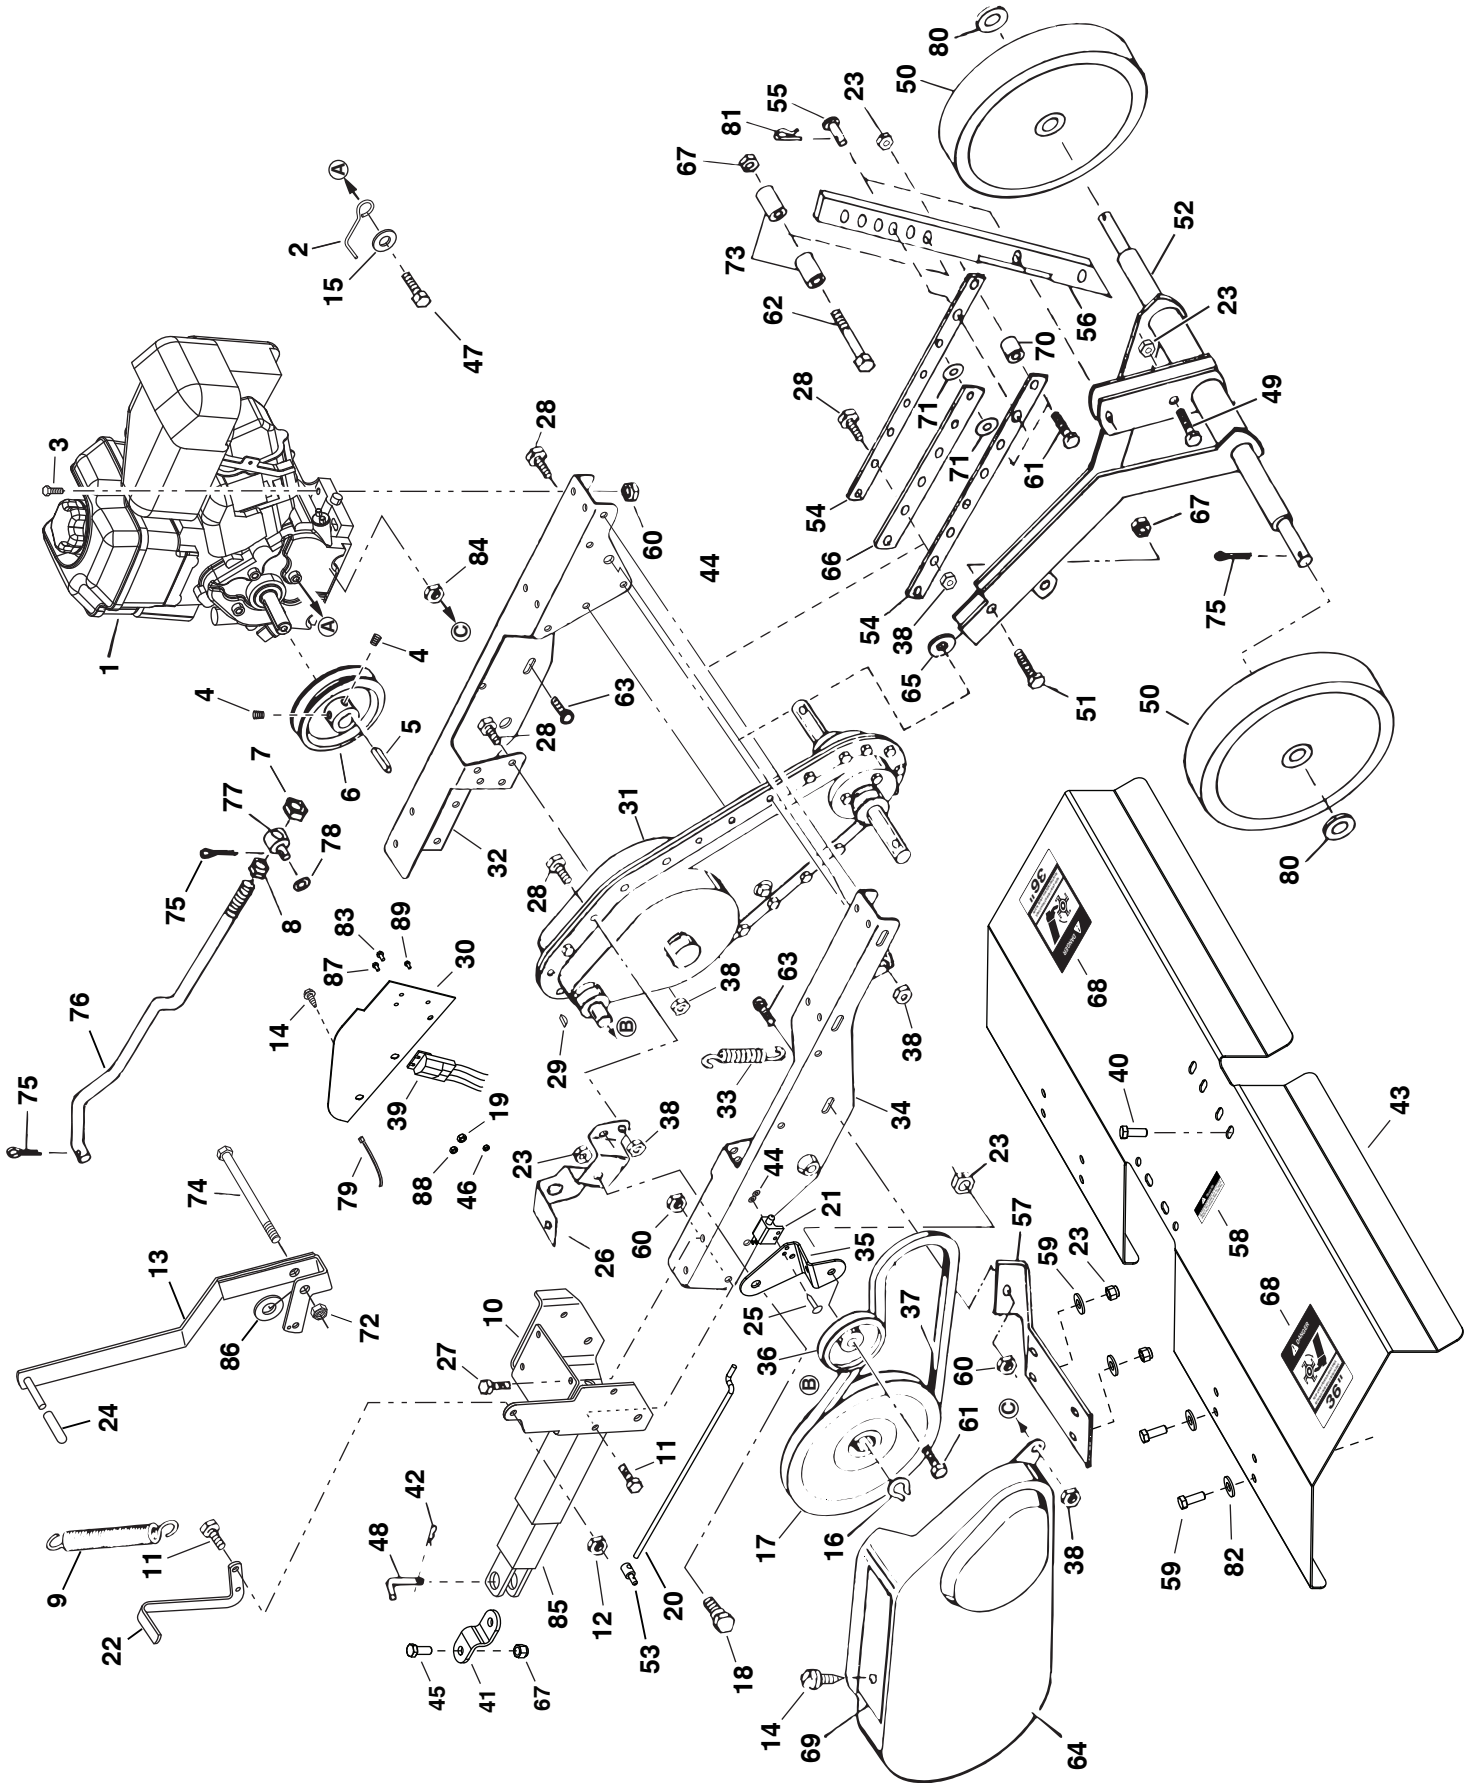

# REPAIR PARTS FOR MODEL 45-03085 UNIVERSAL TOW BEHIND TILLER

REF.	PART NO.	QTY.	DESCRIPTION	REF.	PART NO.	QTY.	DESCRIPTION
1	HA20125	2	Felt Washer	14	66270	1	Idler Shaft Assembly
2	26707	2	Cap	15	66271	1	Input Shaft Assembly
3	49983	8	Flanged Lock Nut, 5/16-18	16	HA20145	1	Seal
4	66641	2	Flange and Bearing Assembly	17	42087	1	Roller Chain (Long)
5	HA20122	2	Flange Gasket	18	66722	1	Drive Housing (RH)
6	66721	1	Drive Housing (LH)	19	HA20134	1	Belt Guard and Idler Bracket
7	HA20136	1	Drive Gasket	20	40560	19	Washer Head Bolt, 1/4-20 x 5/8"
8	HA20130	1	Oil Plug	21	HA20129	4	Thrust Washer
9	HA20138	3	Bearing Cap (incl. with #6, #18)	22	66225	1	Tine Assembly (LH)
10	HA20137	4	Roller Bearing (incl. with #6, #18)	23	66224	1	Tine Assembly (RH)
11	47598	19	Washer Faced Lock Nut, 1/4-20	24	43054	4	Bolt, 3/8-16 x 2" (2 spare)
12	66269	1	Tine Shaft and Sprocket Assembly	25	HA21362	4	Nut, Hex Nylock 3/8-16 (2 spare)
13	42088	1	Roller Chain (Short)				

# REPAIR PARTS FOR MODEL 45-03085 UNIVERSAL TOW BEHIND TILLER