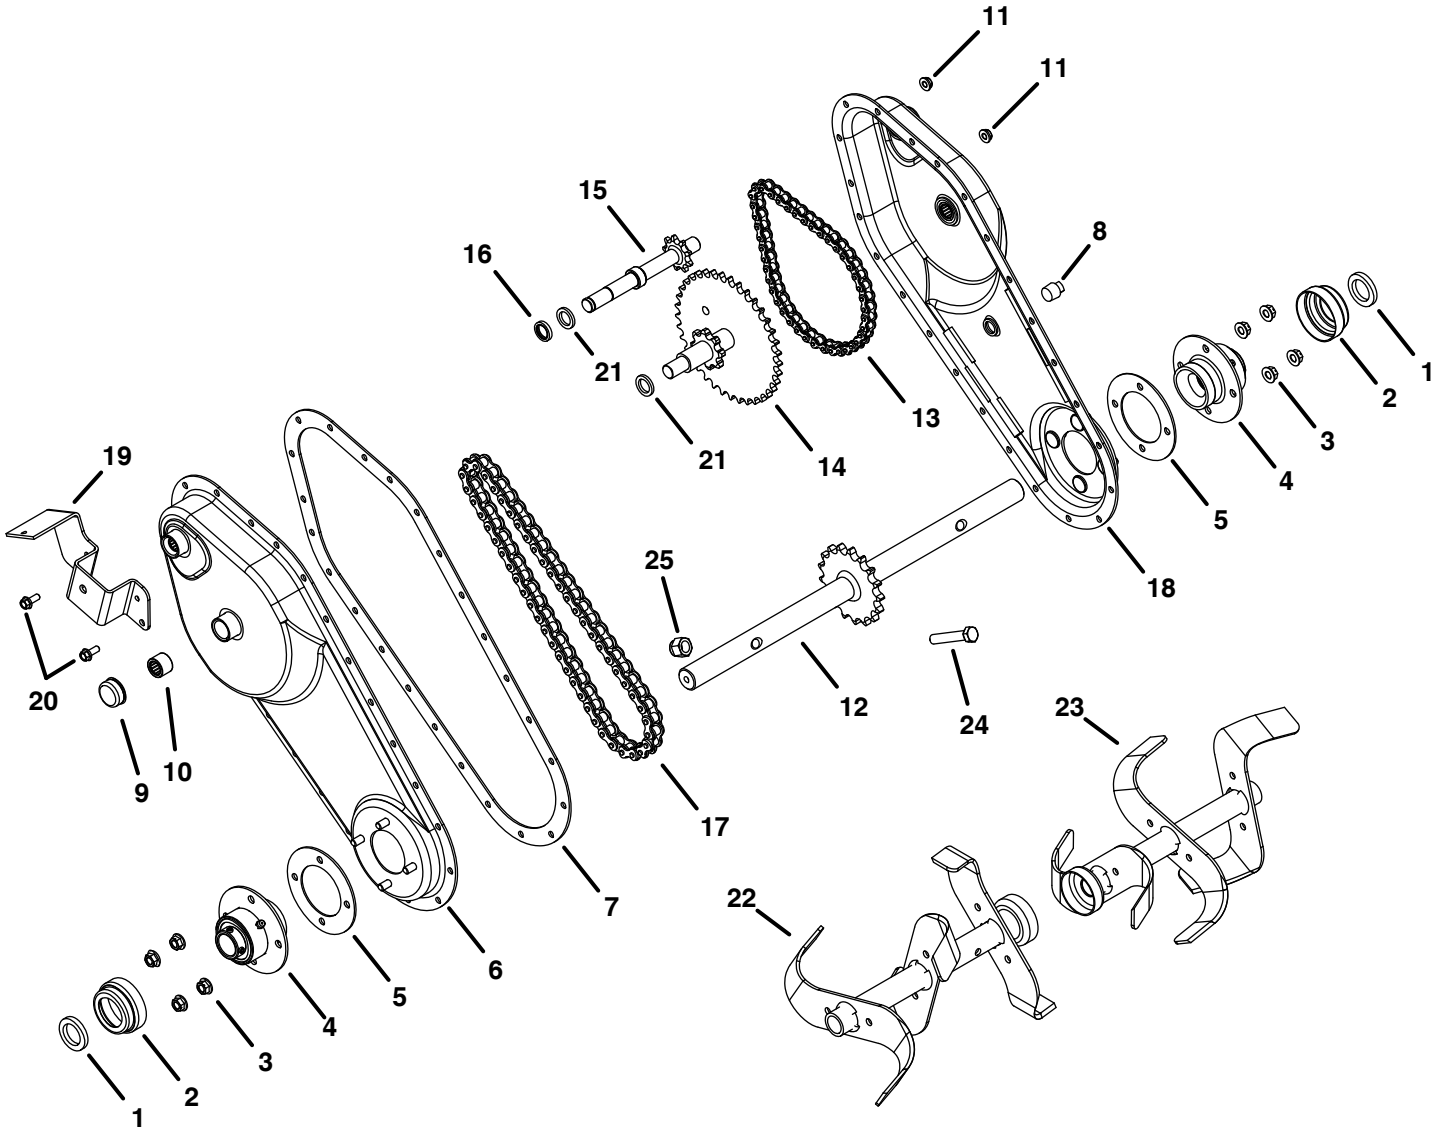

# REPAIR PARTS FOR MODEL 45-03085 UNIVERSAL TOW BEHIND TILLER

REF.	PART NO.	QTY.	DESCRIPTION	REF.	PART NO.	QTY.	DESCRIPTION
1	HA20125	2	Felt Washer	14	66270	1	Idler Shaft Assembly
2	26707	2	Cap	15	66271	1	Input Shaft Assembly
3	49983	8	Flanged Lock Nut, 5/16-18	16	HA20145	1	Seal
4	66641	2	Flange and Bearing Assembly	17	42087	1	Roller Chain (Long)
5	HA20122	2	Flange Gasket	18	66722	1	Drive Housing (RH)
6	66721	1	Drive Housing (LH)	19	HA20134	1	Belt Guard and Idler Bracket
7	HA20136	1	Drive Gasket	20	40560	19	Washer Head Bolt, 1/4-20 x 5/8"
8	HA20130	1	Oil Plug	21	HA20129	4	Thrust Washer
9	HA20138	3	Bearing Cap (incl. with #6, #18)	22	66225	1	Tine Assembly (LH)
10	HA20137	4	Roller Bearing (incl. with #6, #18)	23	66224	1	Tine Assembly (RH)
11	47598	19	Washer Faced Lock Nut, 1/4-20	24	43054	4	Bolt, 3/8-16 x 2" (2 spare)
12	66269	1	Tine Shaft and Sprocket Assembly	25	HA21362	4	Nut, Hex Nylock 3/8-16 (2 spare)
13	42088	1	Roller Chain (Short)				

# REPAIR PARTS FOR MODEL 45-03085 UNIVERSAL TOW BEHIND TILLER