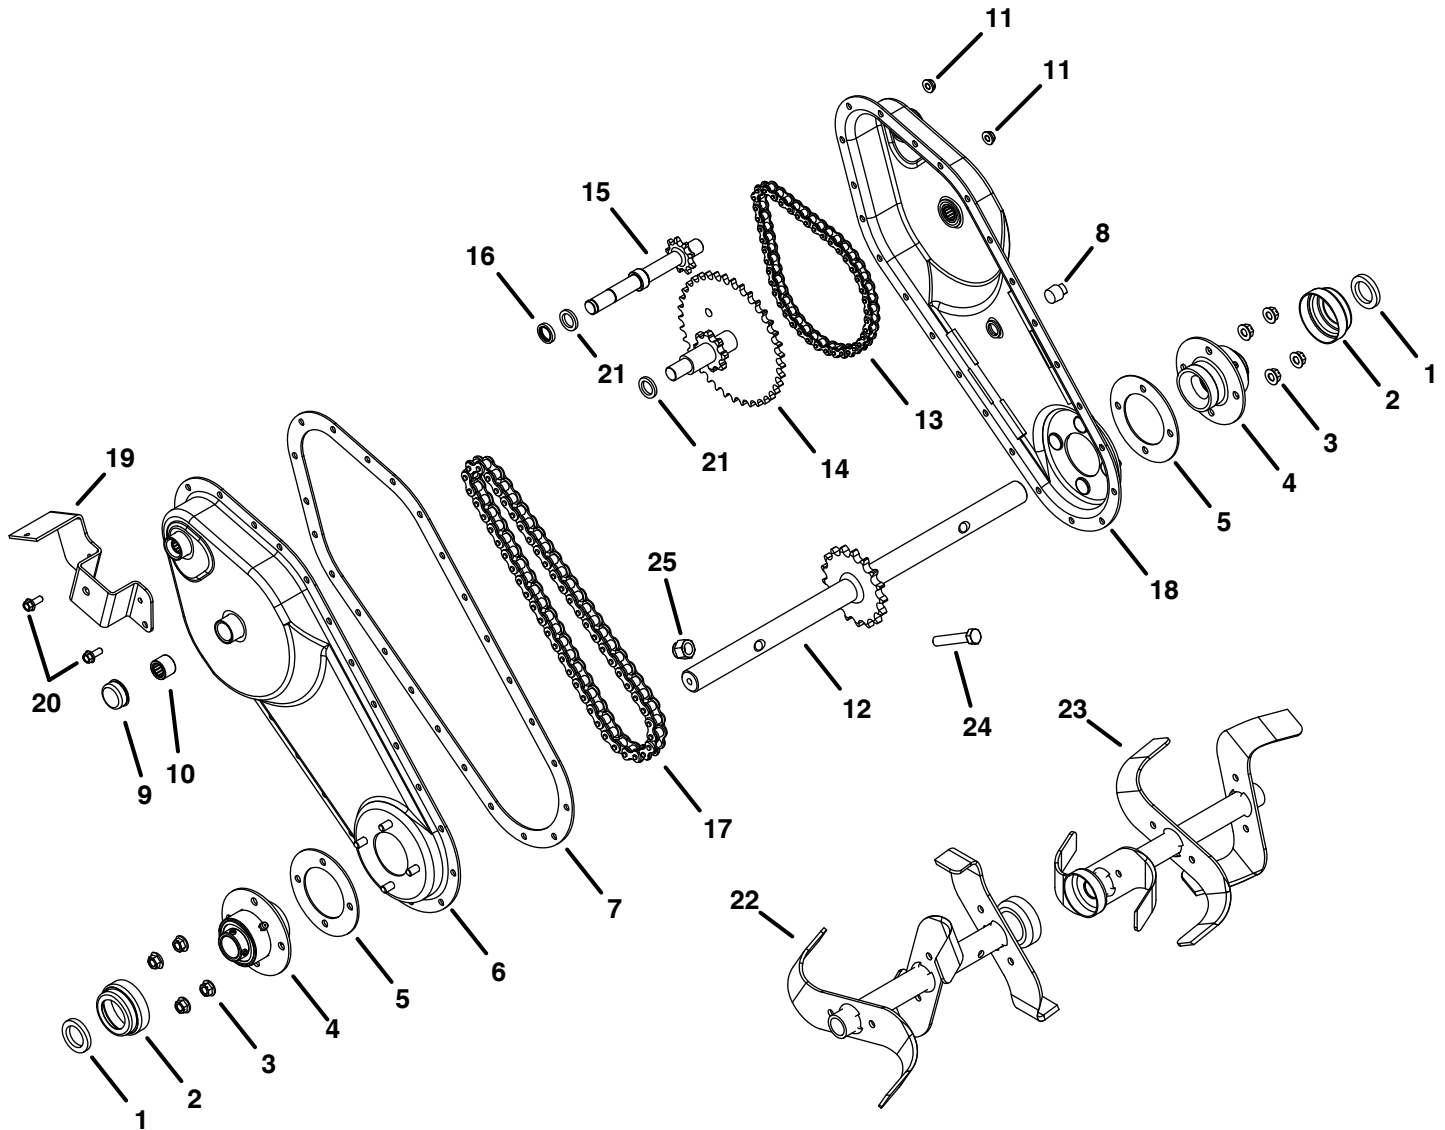

REPAIR PARTS FOR MODEL 45-03085, 45-03086 UNIVERSAL TOW BEHIND TILLER

REF.	PART NO.	QTY.	DESCRIPTION	REF.	PART NO.	QTY.	DESCRIPTION
1	HA20125	2	Felt Washer	14	66270	1	Idler Shaft Assembly
2	26707	2	Cap	15	66271	1	Input Shaft Assembly
3	49983	8	Flanged Lock Nut, 5/16-18	16	HA20145	1	Seal
4	66641	2	Flange and Bearing Assembly	17	42087	1	Roller Chain (Long)
5	HA20122	2	Flange Gasket	18	66722	1	Drive Housing (RH)
6	66721	1	Drive Housing (LH)	19	HA20134	1	Belt Guard and Idler Bracket
7	HA20136	1	Drive Gasket	20	40560	19	Washer Head Bolt, 1/4-20 x 5/8"
8	HA20130	1	Oil Plug	21	HA20129	4	Thrust Washer
9	HA20138	3	Bearing Cap (incl. with #6, #18)	22	66225	1	Tine Assembly (LH)
10	HA20137	4	Roller Bearing (incl. with #6, #18)	23	66224	1	Tine Assembly (RH)
11	47598	19	Washer Faced Lock Nut, 1/4-20	24	43054	4	Bolt, 3/8-16 x 2" (2 spare)
12	66269	1	Tine Shaft and Sprocket Assembly	25	HA21362	4	Nut, Hex Nylock 3/8-16 (2 spare)
13	42088	1	Roller Chain (Short)				