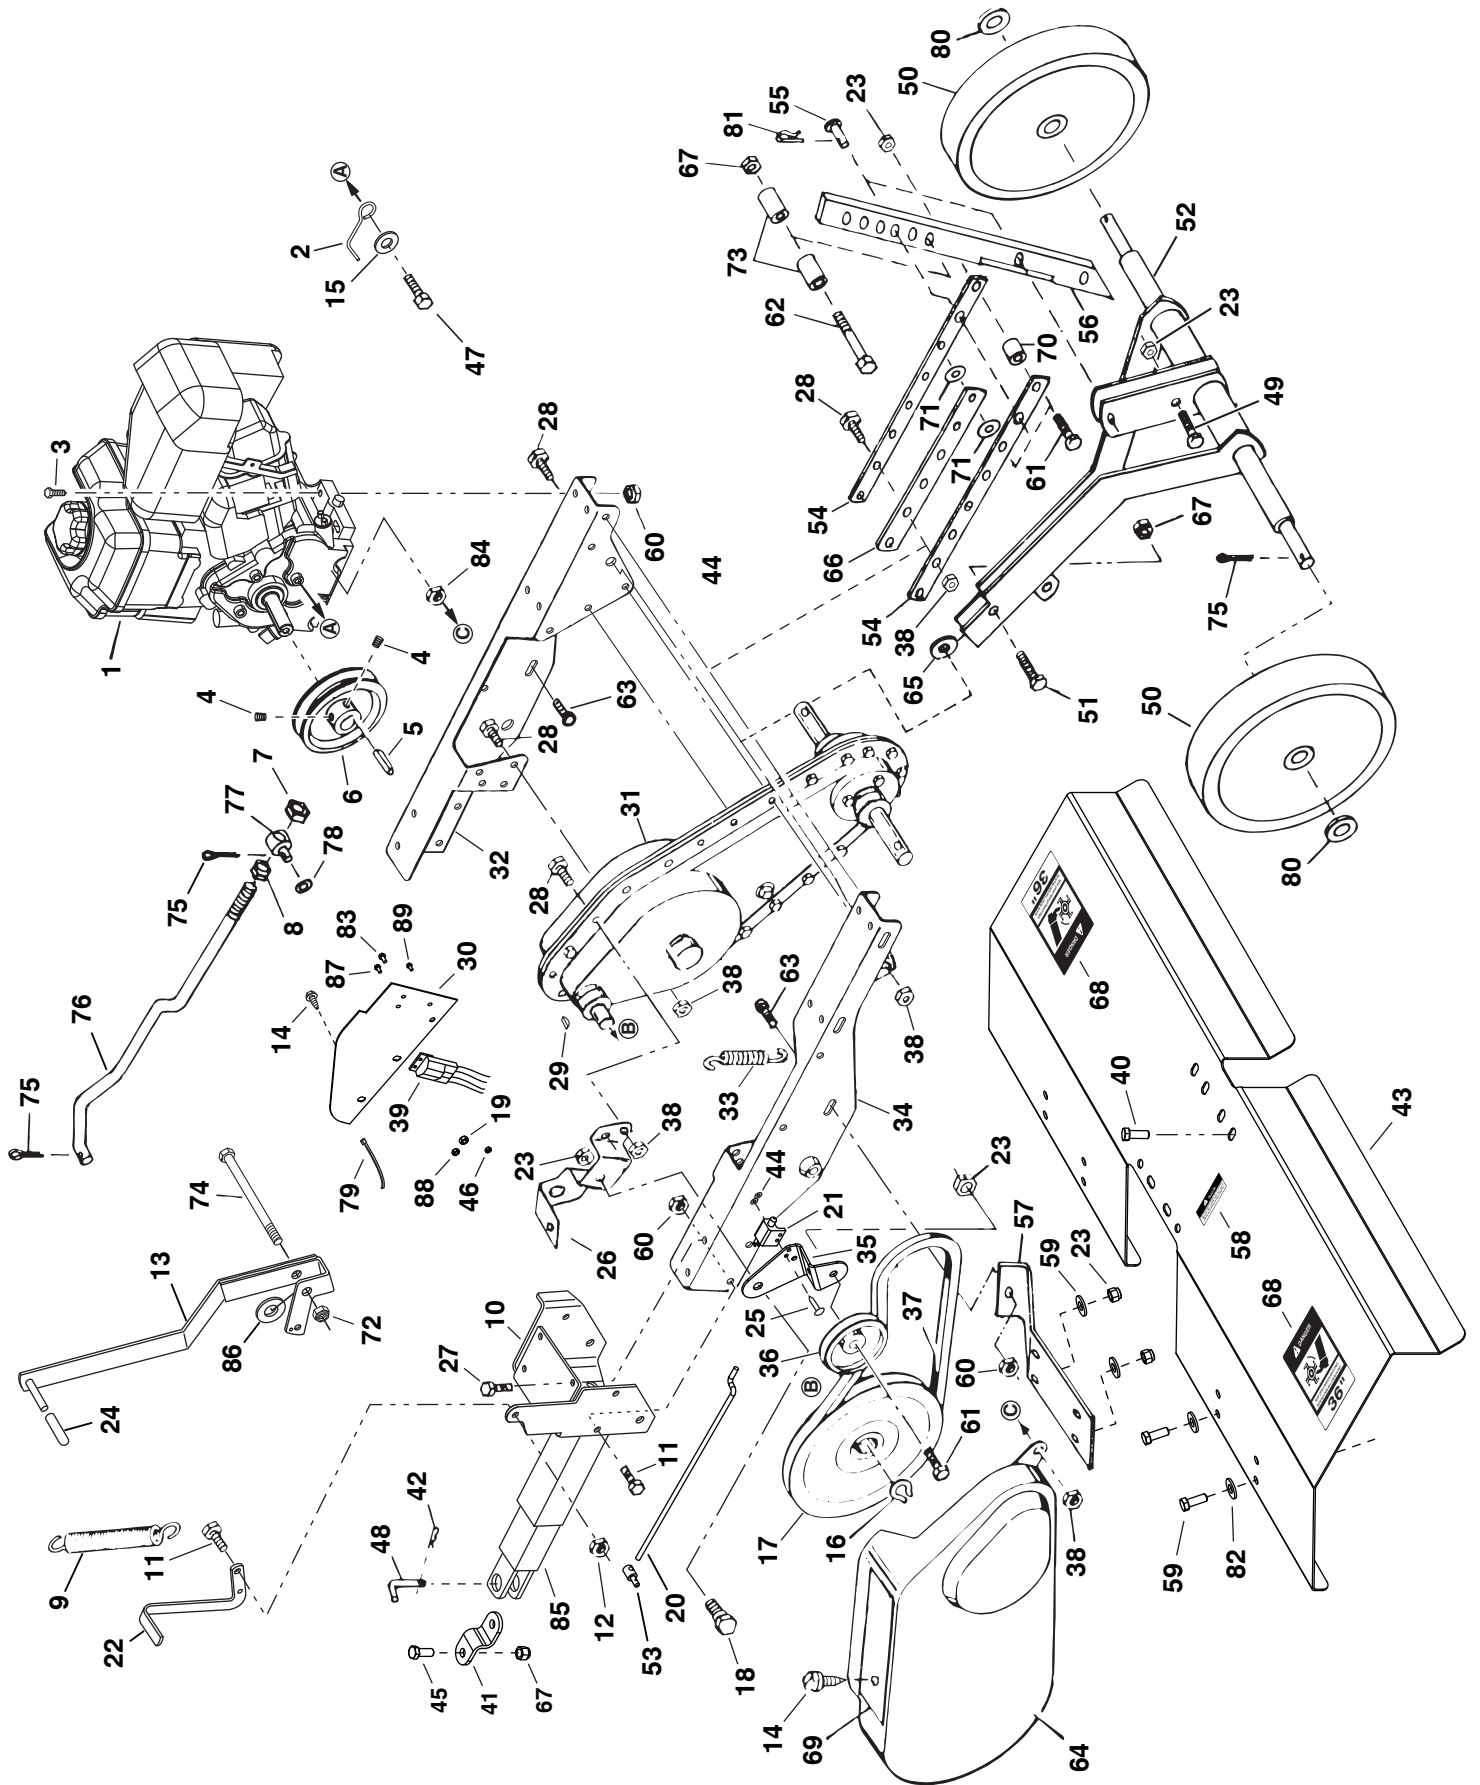

REPAIR PARTS FOR MODEL 45-03085, 45-03086 UNIVERSAL TOW BEHIND TILLER

REF.	PART NO.	QTY.	DESCRIPTION	REF.	PART NO.	QTY.	DESCRIPTION
1	40993	1	Engine (49 State)	46	40711	1	Nylock Nut, 8-32
	40997	1	Engine (California)	47	47600	1	Bolt, Hex 5/16-24 x 1"
2	48346	1	Guide - Belt	48	HA5236	1	Pin, Hitch
3	43085	4	Bolt, 5/16-18 x 1-1/2" Hex Head	49	43062	1	Bolt, 3/8-16 x 1-1/2" Hex Head
4	HA115321	2	Set Screw, 5/16-18 x 5/16"	50	HA20918	2	Wheel
5	HA11154	1	Key, Square 1/4" x 2"	51	R74780828	1	Bolt, 1/2-13 x 1-3/4" Hex Head
6	40906	1	Pulley	52	HA20670	1	Pivot Axle Assembly
7	48733	1	Nut, 1/2-12 Nylock Jam	53	26568	1	Anchor
8	HA124934	1	Nut, 1/2-12 Hex Jam	54	HA20725	2	Strap Frame Extension
9	HA19860	1	Spring, Depth Extension	55	HA3433	2	Pin, Clevis
10	64282	1	Hitch Bracket Assembly	56	HA20690	1	Stake, Drag
11	43063	5	Bolt, 5/16-18 x 1" Hex Head	57	HA20932	2	Bracket, Wheel Weight Support
12	43064	1	Locknut, 5/16-18 Hex	58	HA20940	1	Decal, Danger
13	64343	1	Lift Handle Assembly	59	43001	8	Hex Bolt, 3/8-16 x 1"
14	48840	3	Screw, Self-Tapping 1/4" x 1/2"	60	47810	11	Nut, Hex 5/16-18 Nylock
15	43081	1	Washer, 5/16" Std. Wrt.	61	41576	5	Bolt - 3/8-16 x 1-3/4" Hex Head
16	HA20135	2	Ring, Retainer	62	R74760884	1	Bolt, 1/2-13 x 5-1/2" Hex Head
17	HA20184	1	Pulley, Input	63	44326	2	Bolt, 5/16-18 x 1" Carriage
18	HA20178	1	Bolt - Shoulder	64	24849	1	Belt Guard (incl. #69)
19	47189	1	Nut, Hex Nylock 1/4-20	65	HA14306	1	Washer
20	40843	1	Clutch Rod	66	HA20691	1	Strap-Frame Extension Brace
21	HA23199	1	Switch, Safety Interlock	67	712-3083	3	Nut, 1/2-13 Nylock
22	24847	1	Lever, Clutch	68	HA20938	2	Decal, Danger
23	HA21362	15	Nut, Hex Nylock 3/8-16	69	HA20942	1	Decal
24	HA20170	1	Grip, Handle	70	HA5713	1	Spacer
25	49152	2	Rivet, Pop	71	HA15200	2	Washer
26	HA20134	1	Belt Guide & Idler Mounting Bracket	72	712-0261	1	Nut, Hex 5/18-11 Nylock
27	47630	4	Screw, 5/16-18 x 3/4" Self Tap	73	HA7974	2	Spacer
28	43661	5	Bolt, 1/4-20 x 1" Hex Head	74	48278	1	Bolt, Hex 5/8-11 x 7-1/2"
29	HA20185	1	Key, Woodruff No. 61	75	43010	6	Pin - 1/8" x 1-1/4" Cotter
30	24863	1	Cover, Drive	76	HA20688	1	Rod - Lift
31	66223	1	Transmission - Complete	77	HA19649	1	Anchor - Adjustment
32	24843	1	Chassis, Left	78	HA120396	1	Washer, 17/32" x 1-1/6" x .095" Flat
33	HA20186	1	Spring, Extension	79	40699	1	Plastic Tie w/ #8 Screw Hole
34	24844	1	Chassis, Right	80	HA456151	4	Washer, 13/16" x 1-1/2" x .134" Flat
35	26124	1	Bracket, Idler	81	HA20481	2	Pin - Hair Cotter
36	HA11496	1	Pulley, Idler	82	43070	16	Washer, 3/8"
37	HA20187	1	V-Belt	83	43012	3	Hex Bolt, 1/4-20 x 3/4"
38	47598	8	Washer Faced Lock Nut, 1/4-20	84	43178	1	Nut, 1/4-20 Hex
39	66397	1	Module	85	HA20692	1	Hitch Tube Assem. (incl. with #10)
40	43182	1	Hex Bolt, 5/16-18 x 3/4"	86	R19212113	1	Washer, 5/8"
41	26559	1	Hitch Bracket Extension	87	43346	1	Slot Truss Bolt, 10-32 x 5/8"
42	714-0117	1	Pin - Hair Cotter 5/32"	88	47171	1	Nylock Nut, 10-32
43	26366	1	Fender Plate	89	40710	1	Screw, 8-32 x .625
44	43910	2	#10 Washer		40907	1	Owner's Manual
45	43351	1	Bolt, Hex 1/2-13 x 1-1/4"