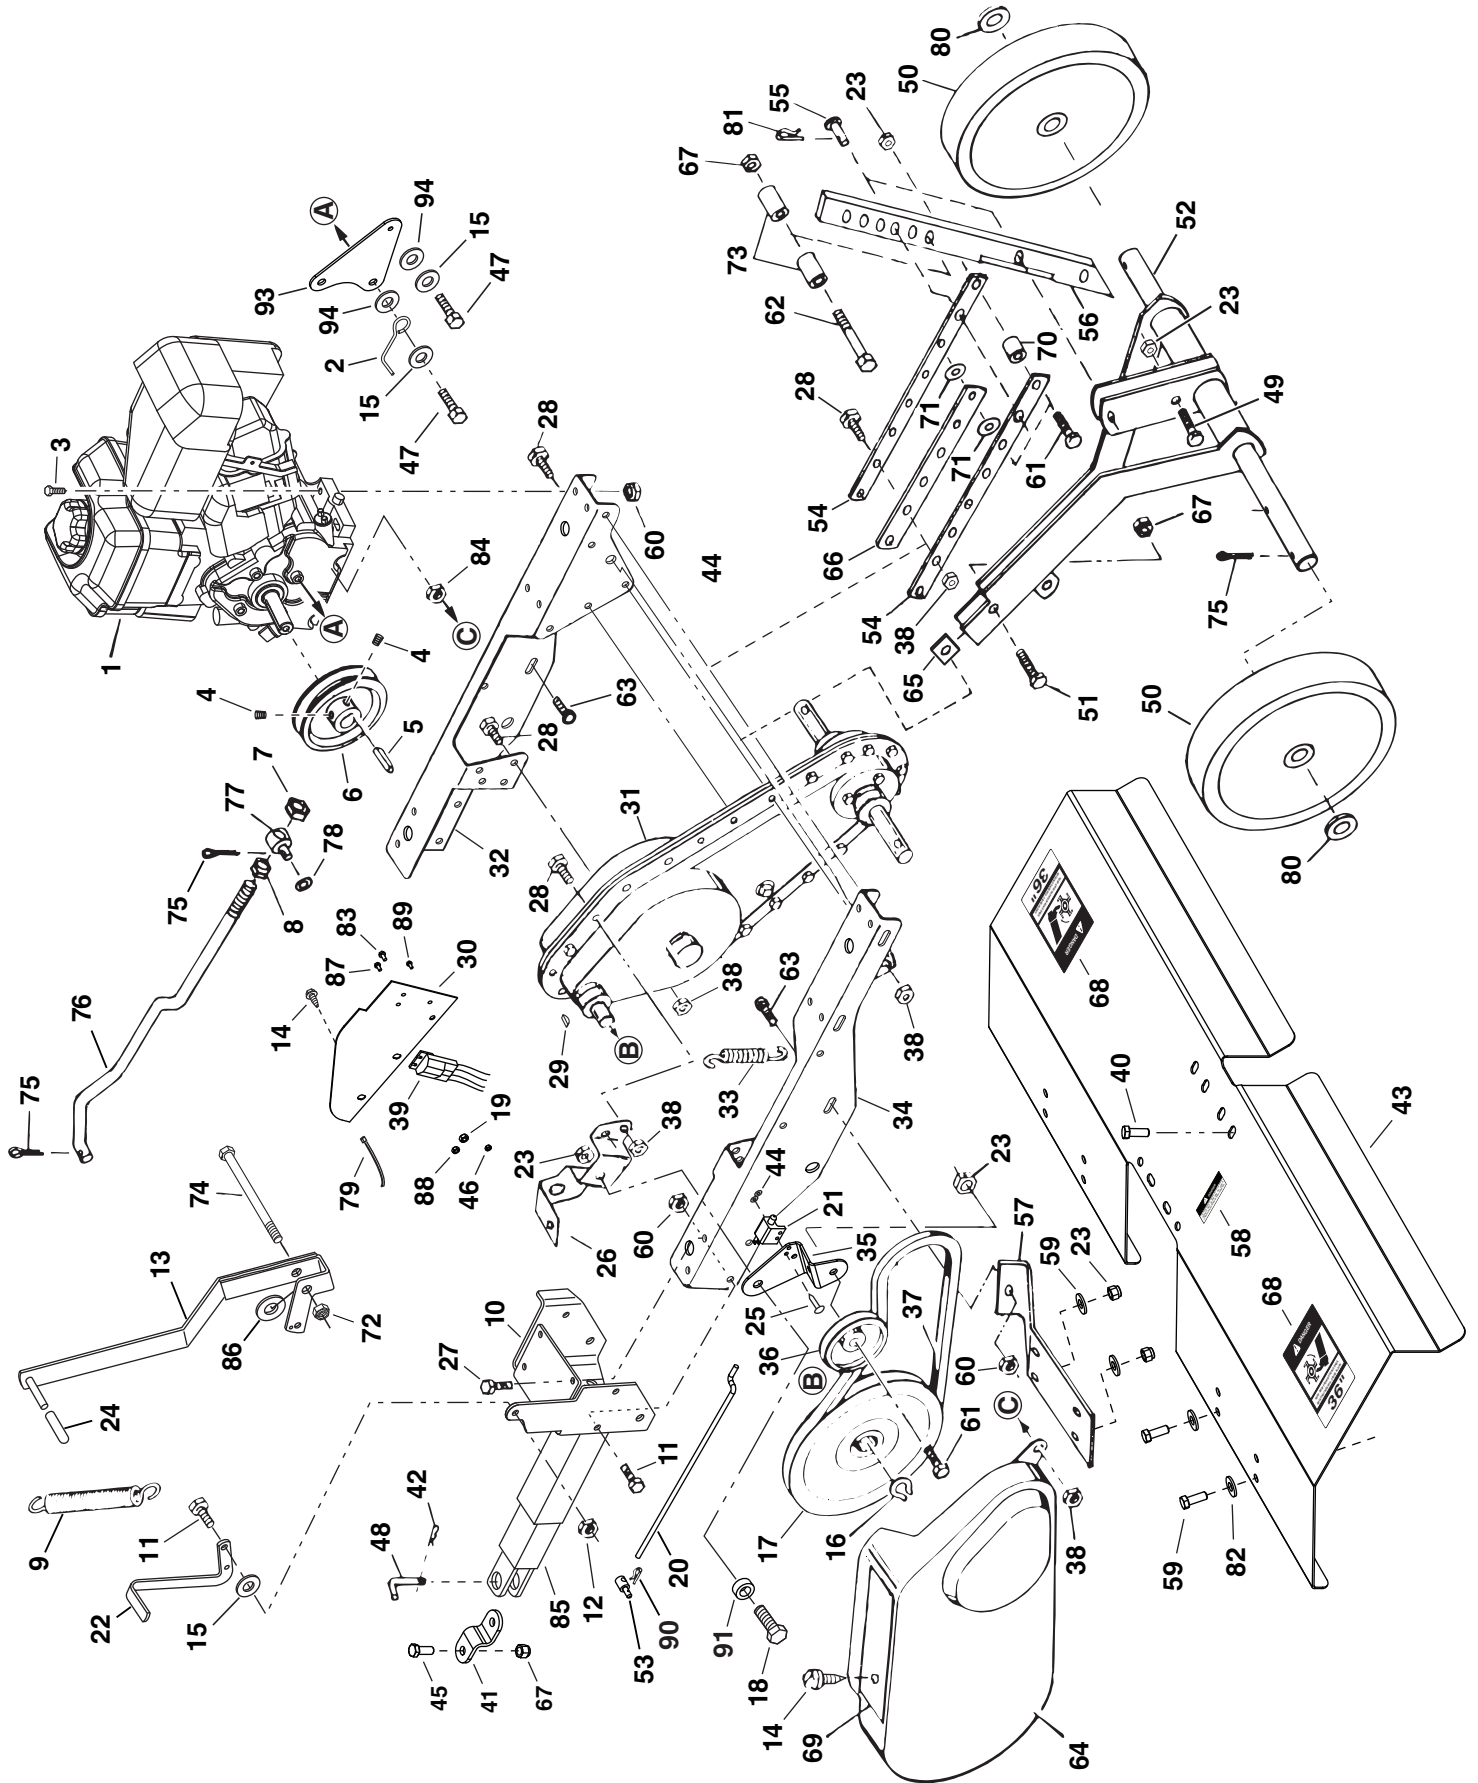

REPAIR PARTS FOR MODEL 45-03088 UNIVERSAL TOW BEHIND TILLER

REPAIR PARTS FOR MODEL 45-03088 UNIVERSAL TOW BEHIND TILLER

REF.	PART NO.	QTY.	DESCRIPTION	REF.	PART NO.	QTY.	DESCRIPTION
1	20897	1	Engine (50 State)	48	HA5236	1	Pin, Hitch
2	48346	1	Guide - Belt	49	43062	1	Bolt, 3/8-16 x 1-1/2" Hex Head
3	43085	4	Bolt, 5/16-18 x 1-1/2" Hex Head	50	HA20918	2	Wheel
4	HA115321	2	Set Screw, 5/16-18 x 5/16"	51	R74780828	1	Bolt, 1/2-13 x 1-3/4" Hex Head
5	HA11154	1	Key, Square 1/4" x 2"	52	HA20670	1	Pivot Axle Assembly
6	40906	1	Pulley	53	26568	1	Anchor
7	48733	1	Nut, 1/2-12 Nylock Jam	54	HA20725	2	Strap Frame Extension
8	HA124934	1	Nut, 1/2-12 Hex Jam	55	HA3433	2	Pin, Clevis
9	HA19860	1	Spring, Depth Extension	56	28176	1	Stake, Drag
10	64282	1	Hitch Bracket Assembly	57	28154	2	Bracket — Wheel Weight Support
11	43063	5	Bolt, 5/16-18 x 1" Hex Head	58	HA20940	1	Decal, Danger
12	43064	1	Locknut, 5/16-18 Hex	59	43001	8	Hex Bolt, 3/8-16 x 1"
13	64343	1	Lift Handle Assembly	60	47810	11	Nut, Hex 5/16-18 Nylock
14	48840	4	Screw, Self-Tapping 1/4" x 1/2"	61	41576	5	Bolt - 3/8-16 x 1-3/4" Hex Head
15	43081	3	Washer, 5/16" Std. Wrt.	62	R74760884	1	Bolt, 1/2-13 x 5-1/2" Hex Head
16	HA20135	2	Ring, Retainer	63	44326	2	Bolt, 5/16-18 x 1" Carriage
17	HA20184	1	Pulley, Input	64	24849	1	Belt Guard (incl. #69)
18	43001	1	Hex Bolt, 3/8-16 x 1"	65	HA14306	1	Washer
19	47189	2	Nut, Hex Nylock 1/4-20	66	HA20691	1	Strap-Frame Extension Brace
20	40843	1	Clutch Rod	67	712-3083	4	Nut, 1/2-13 Nylock
21	HA23199	1	Switch, Safety Interlock	68	HA20938	2	Decal, Danger
22	24847	1	Lever, Clutch	69	HA20942	1	Decal
23	HA21362	15	Nut, Hex Nylock 3/8-16	70	HA5713	1	Spacer
24	HA20170	1	Grip, Handle	71	HA15200	2	Washer
25	49152	2	Rivet, Pop	72	712-0261	1	Nut, Hex 5/18-11 Nylock
26	HA20134	1	Belt Guide & Idler Mounting Bracket	73	HA7974	2	Spacer
27	47630	4	Screw, 5/16-18 x 3/4" Self Tap	74	48278	1	Bolt, Hex 5/8-11 x 7-1/2"
28	43661	5	Bolt, 1/4-20 x 1" Hex Head	75	43010	6	Pin - 1/8" x 1-1/4" Cotter
29	HA20185	1	Key, Woodruff No. 61	76	HA20688	1	Rod - Lift
30	24863	1	Cover, Drive	77	HA19649	1	Anchor - Adjustment
31	67558	1	Transmission - Complete	78	R19171616	1	Washer, .531 x 1 x .059"
32	28173	1	Chassis, Left	79	40699	1	Plastic Tie w/ #8 Screw Hole
33	HA20186	1	Spring, Extension	80	HA456151	4	Washer, 13/16" x 1-1/2" x .134" Flat
34	28174	1	Chassis, Right	81	HA20481	2	Pin - Hair Cotter
35	26124	1	Bracket, Idler	82	43070	16	Washer, 3/8"
36	HA11496	1	Pulley, Idler	83	43012	4	Hex Bolt, 1/4-20 x 3/4"
37	HA20187	1	V-Belt	84	43178	2	Nut, 1/4-20 Hex
38	47598	8	Washer Faced Lock Nut, 1/4-20	85	HA20692	1	Hitch Tube Assem. (incl. with #10)
39	68706	1	Module	86	R19212113	1	Washer, 5/8"
40	43182	1	Hex Bolt, 5/16-18 x 3/4"	87	43346	1	Slot Truss Bolt, 10-32 x 5/8"
41	26559	1	Hitch Bracket Extension	88	47171	1	Nylock Nut, 10-32
42	714-0117	1	Pin - Hair Cotter 5/32"	89	40710	1	Screw, 8-32 x .625
43	26366	1	Fender Plate	90	HA3090	1	Pin - Hair Cotter
44	43910	2	#10 Washer	91	44685	1	Shoulder Spacer
45	43351	1	Bolt, Hex 1/2-13 x 1-1/4"	92	28085	1	Plate, Guard Mounting
46	40711	1	Nylock Nut, 8-32	93	736-0231	2	Washer
47	47600	2	Bolt, Hex 5/16-24 x 1"		28178	1	Owner's Manual