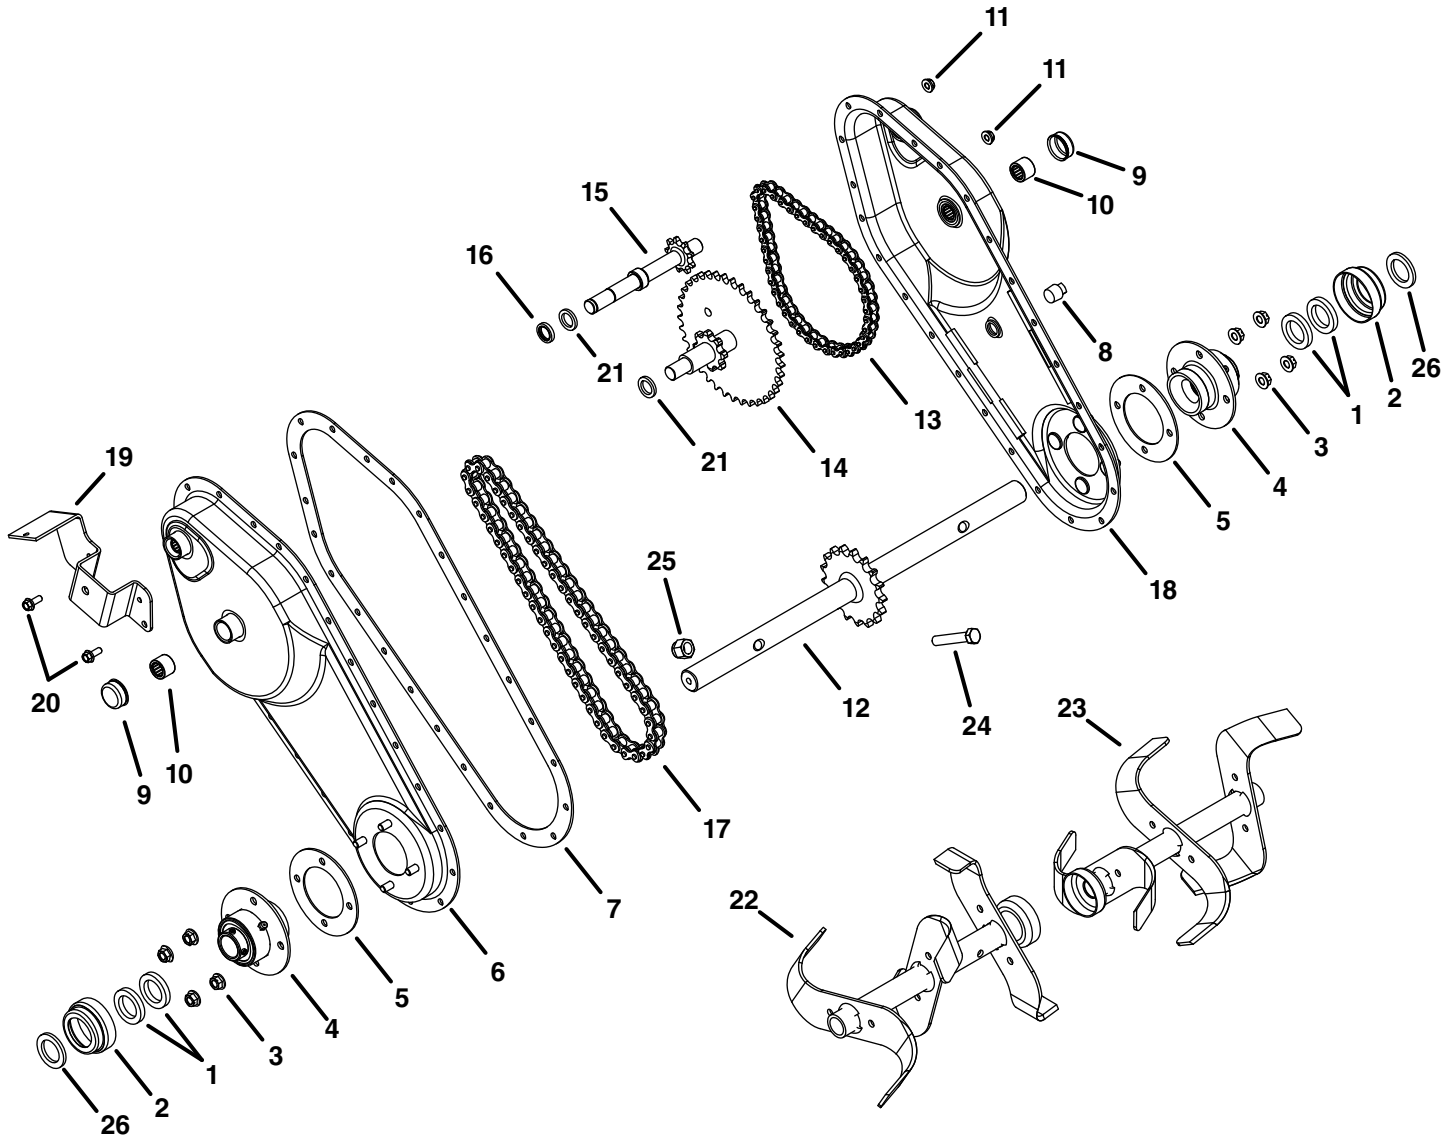

REPAIR PARTS FOR MODEL 45-03088 UNIVERSAL TOW BEHIND TILLER

REF.	PART NO.	QTY.	DESCRIPTION	REF.	PART NO.	QTY.	DESCRIPTION
1	HA20125	4	Felt Washer	14	68675	1	Idler Shaft Assembly
2	26707	2	Cap	15	66271	1	Input Shaft Assembly
3	49983	8	Flanged Lock Nut, 5/16-18	16	HA20145	1	Seal
4	67559	2	Flange and Bearing Assembly	17	42087	1	Roller Chain (Long)
5	HA20122	2	Flange Gasket	18	66721	1	Drive Housing (LH) (includes items 9 & 10)
6	66720	1	Drive Housing (RH) (includes items 9 & 10)	19	HA20134	1	Belt Guard and Idler Bracket
7	HA20136	1	Drive Gasket	20	40560	19	Washer Head Bolt, 1/4-20 x 5/8"
8	HA20130	1	Oil Plug	21	HA20129	4	Thrust Washer
9	HA20138	3	Bearing Cap	22	66225	1	Tine Assembly (LH)
10	HA20137	4	Roller Bearing	23	66224	1	Tine Assembly (RH)
11	47598	19	Washer Faced Lock Nut, 1/4-20	24	28243	4	Bolt, 3/8-16 x 2" (2 spare)
12	68674	1	Tine Shaft and Sprocket Assembly	25	HA21362	4	Nut, Hex Nylock 3/8-16 (2 spare)
13	42088	1	Roller Chain (Short)	26	43601	2	Washer