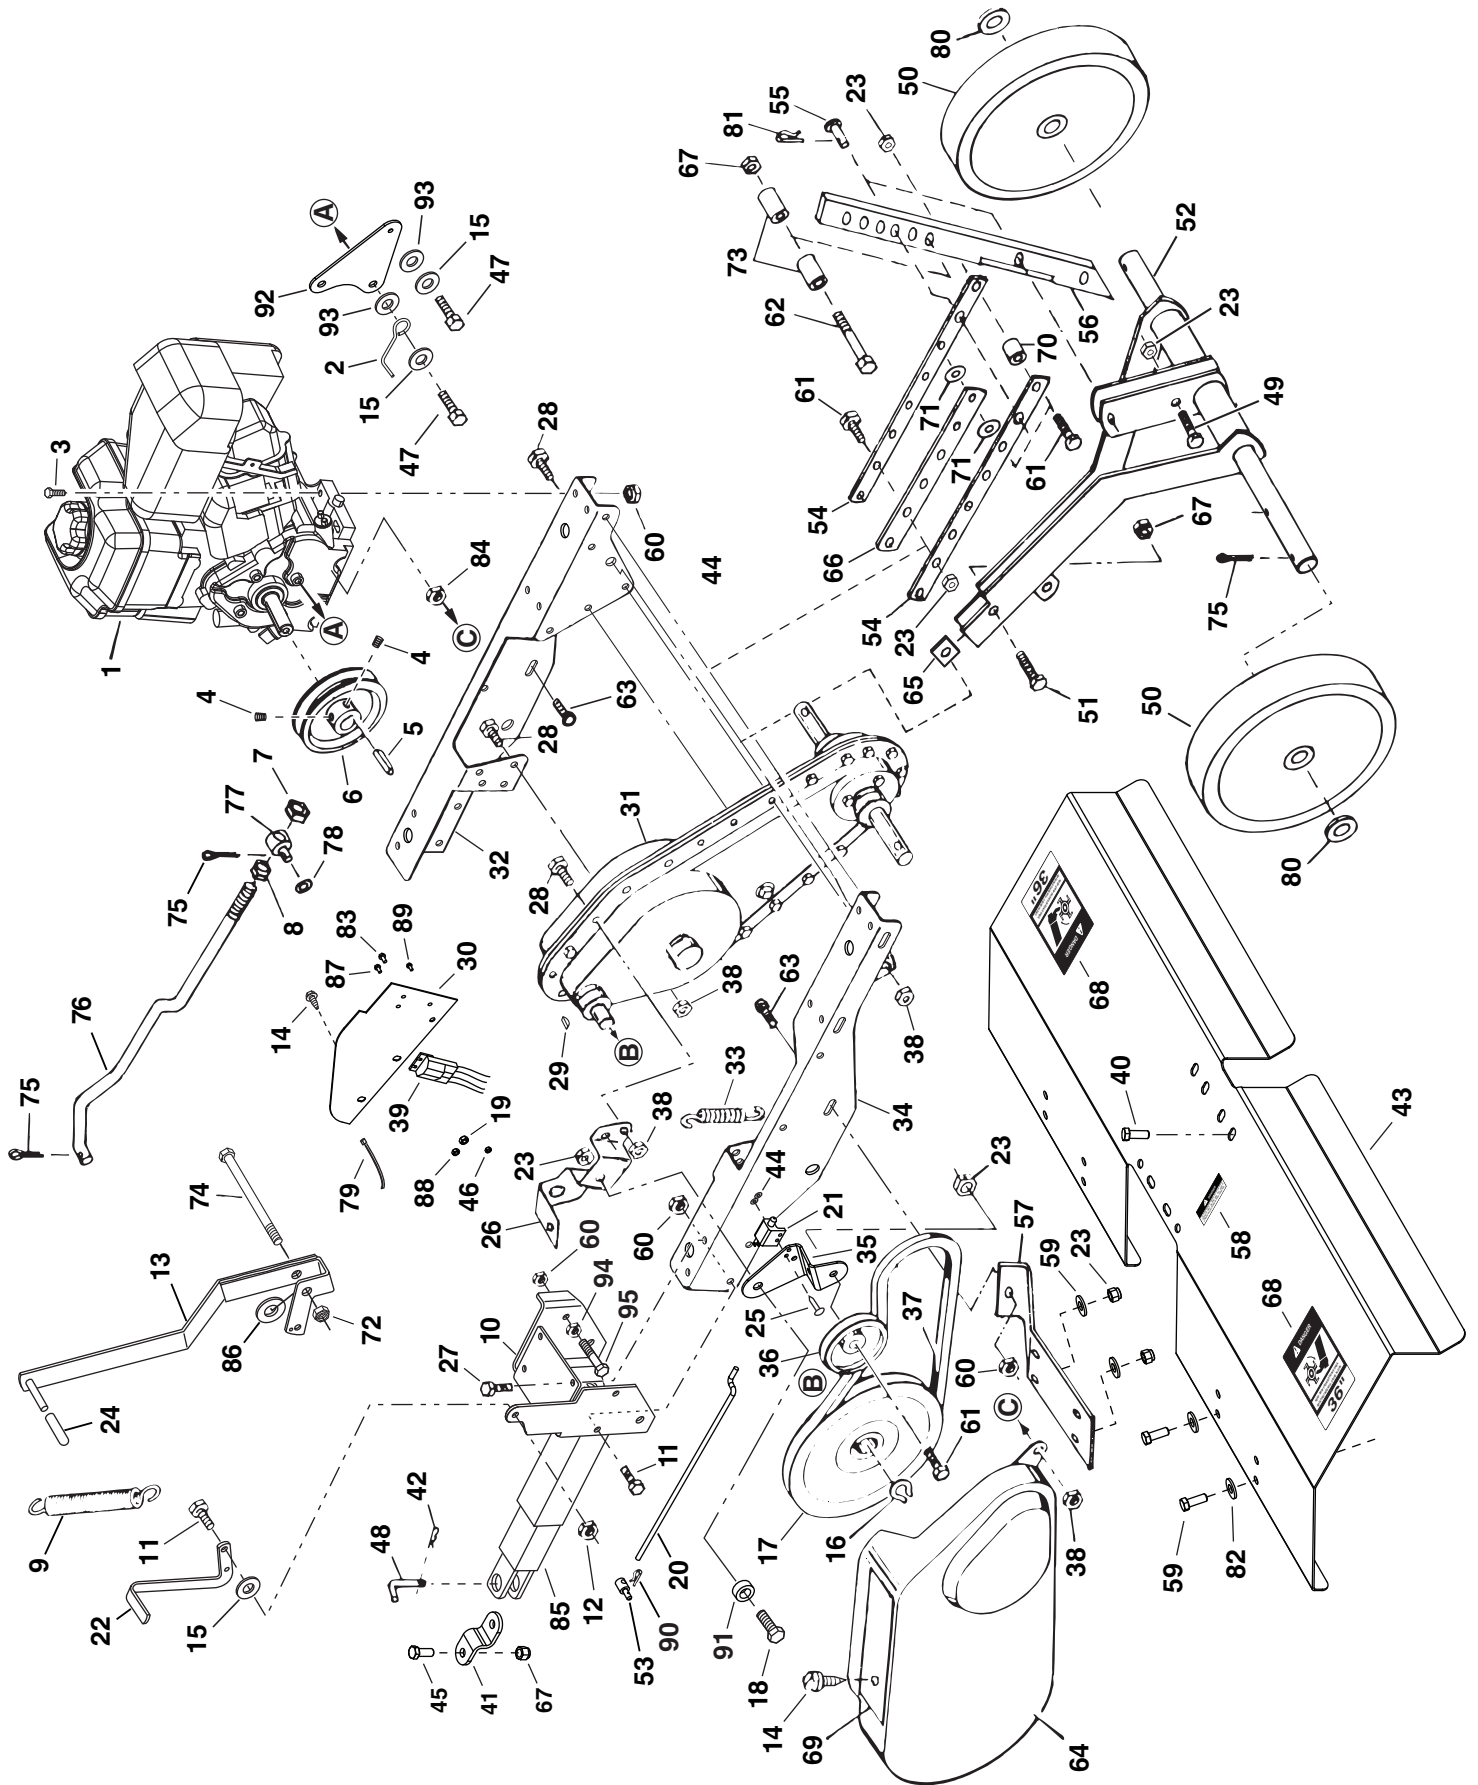

REPAIR PARTS FOR MODEL 45-03088 UNIVERSAL TOW BEHIND TILLER

REPAIR PARTS FOR MODEL 45-03088 UNIVERSAL TOW BEHIND TILLER

REF.	PART NO.	QTY.	DESCRIPTION	REF.	PART NO.	QTY.	DESCRIPTION
1	20897	1	Engine (50 State)	49	43062	1	Bolt, 3/8-16 x 1-1/2" Hex Head
2	48346	1	Guide - Belt	50	HA20918	2	Wheel
3	43085	4	Bolt, 5/16-18 x 1-1/2" Hex Head	51	R74780828	1	Bolt, 1/2-13 x 1-3/4" Hex Head
4	HA115321	2	Set Screw, 5/16-18 x 5/16"	52	HA20670	1	Pivot Axle Assembly
5	HA11154	1	Key, Square 1/4" x 2"	53	26568	1	Anchor
6	40906	1	Pulley	54	HA20725	2	Strap Frame Extension
7	48733	1	Nut, 1/2-12 Nylock Jam	55	HA3433	2	Pin, Clevis
8	HA124934	1	Nut, 1/2-12 Hex Jam	56	28176	1	Stake, Drag
9	HA19860	1	Spring, Depth Extension	57	28154	2	Bracket — Wheel Weight Support
10	64282	1	Hitch Bracket Assembly	58	HA20940	1	Decal, Danger
11	43063	5	Bolt, 5/16-18 x 1" Hex Head	59	43001	8	Hex Bolt, 3/8-16 x 1"
12	43064	1	Locknut, 5/16-18 Hex	60	47810	11	Nut, Hex 5/16-18 Nylock
13	64343	1	Lift Handle Assembly	61	41576	5	Bolt - 3/8-16 x 1-3/4" Hex Head
14	48840	4	Screw, Self-Tapping 1/4" x 1/2"	62	R74760884	1	Bolt, 1/2-13 x 5-1/2" Hex Head
15	43081	3	Washer, 5/16" Std. Wrt.	63	44326	2	Bolt, 5/16-18 x 1" Carriage
16	HA20135	2	Ring, Retainer	64	24849	1	Belt Guard (incl. #69)
17	HA20184	1	Pulley, Input	65	HA14306	1	Washer
18	43001	1	Hex Bolt, 3/8-16 x 1"	66	HA20691	1	Strap-Frame Extension Brace
19	47189	2	Nut, Hex Nylock 1/4-20	67	712-3083	4	Nut, 1/2-13 Nylock
20	40843	1	Clutch Rod	68	HA20938	2	Decal, Danger
21	HA23199	1	Switch, Safety Interlock	69	HA20942	1	Decal
22	24847	1	Lever, Clutch	70	HA5713	1	Spacer
23	HA21362	15	Nut, Hex Nylock 3/8-16	71	HA15200	2	Washer
24	HA20170	1	Grip, Handle	72	712-0261	1	Nut, Hex 5/18-11 Nylock
25	49152	2	Rivet, Pop	73	HA7974	2	Spacer
26	HA20134	1	Belt Guide & Idler Mounting Bracket	74	48278	1	Bolt, Hex 5/8-11 x 7-1/2"
27	47630	4	Screw, 5/16-18 x 3/4" Self Tap	75	43010	6	Pin - 1/8" x 1-1/4" Cotter
28	43661	5	Bolt, 1/4-20 x 1" Hex Head	76	HA20688	1	Rod - Lift
29	HA20185	1	Key, Woodruff No. 61	77	HA19649	1	Anchor - Adjustment
30	24863	1	Cover, Drive	78	R19171616	1	Washer, .531 x 1 x .059"
31	67558	1	Transmission - Complete	79	40699	1	Plastic Tie w/ #8 Screw Hole
32	28174	1	Chassis, Right	80	HA456151	4	Washer, 13/16" x 1-1/2" x .134" Flat
33	HA20186	1	Spring, Extension	81	HA20481	2	Pin - Hair Cotter
34	28173	1	Chassis, Left	82	43070	16	Washer, 3/8"
35	26124	1	Bracket, Idler	83	43012	4	Hex Bolt, 1/4-20 x 3/4"
36	HA11496	1	Pulley, Idler	84	43178	2	Nut, 1/4-20 Hex
37	HA20187	1	V-Belt	85	HA20692	1	Hitch Tube Assem. (incl. with #10)
38	47598	8	Washer Faced Lock Nut, 1/4-20	86	R19212113	1	Washer, 5/8"
39	68706	1	Module	87	43346	1	Slot Truss Bolt, 10-32 x 5/8"
40	43182	1	Hex Bolt, 5/16-18 x 3/4"	88	47171	1	Nylock Nut, 10-32
41	26559	1	Hitch Bracket Extension	89	40710	1	Screw, 8-32 x .625
42	714-0117	1	Pin - Hair Cotter 5/32"	90	HA3090	1	Pin - Hair Cotter
43	26366	1	Fender Plate	91	44685	1	Shoulder Spacer
44	43910	2	#10 Washer	92	28085	1	Plate, Guard Mounting
45	43351	1	Bolt, Hex 1/2-13 x 1-1/4"	93	736-0231	2	Washer
46	40711	1	Nylock Nut, 8-32	94	43015	1	Hex Nut, 3/8-16 Plain
47	47600	2	Bolt, Hex 5/16-24 x 1"	95	43054	1	Bolt, Hex 3/8-16 x 2"
48	HA5236	1	Pin, Hitch		28178	1	Owner's Manual