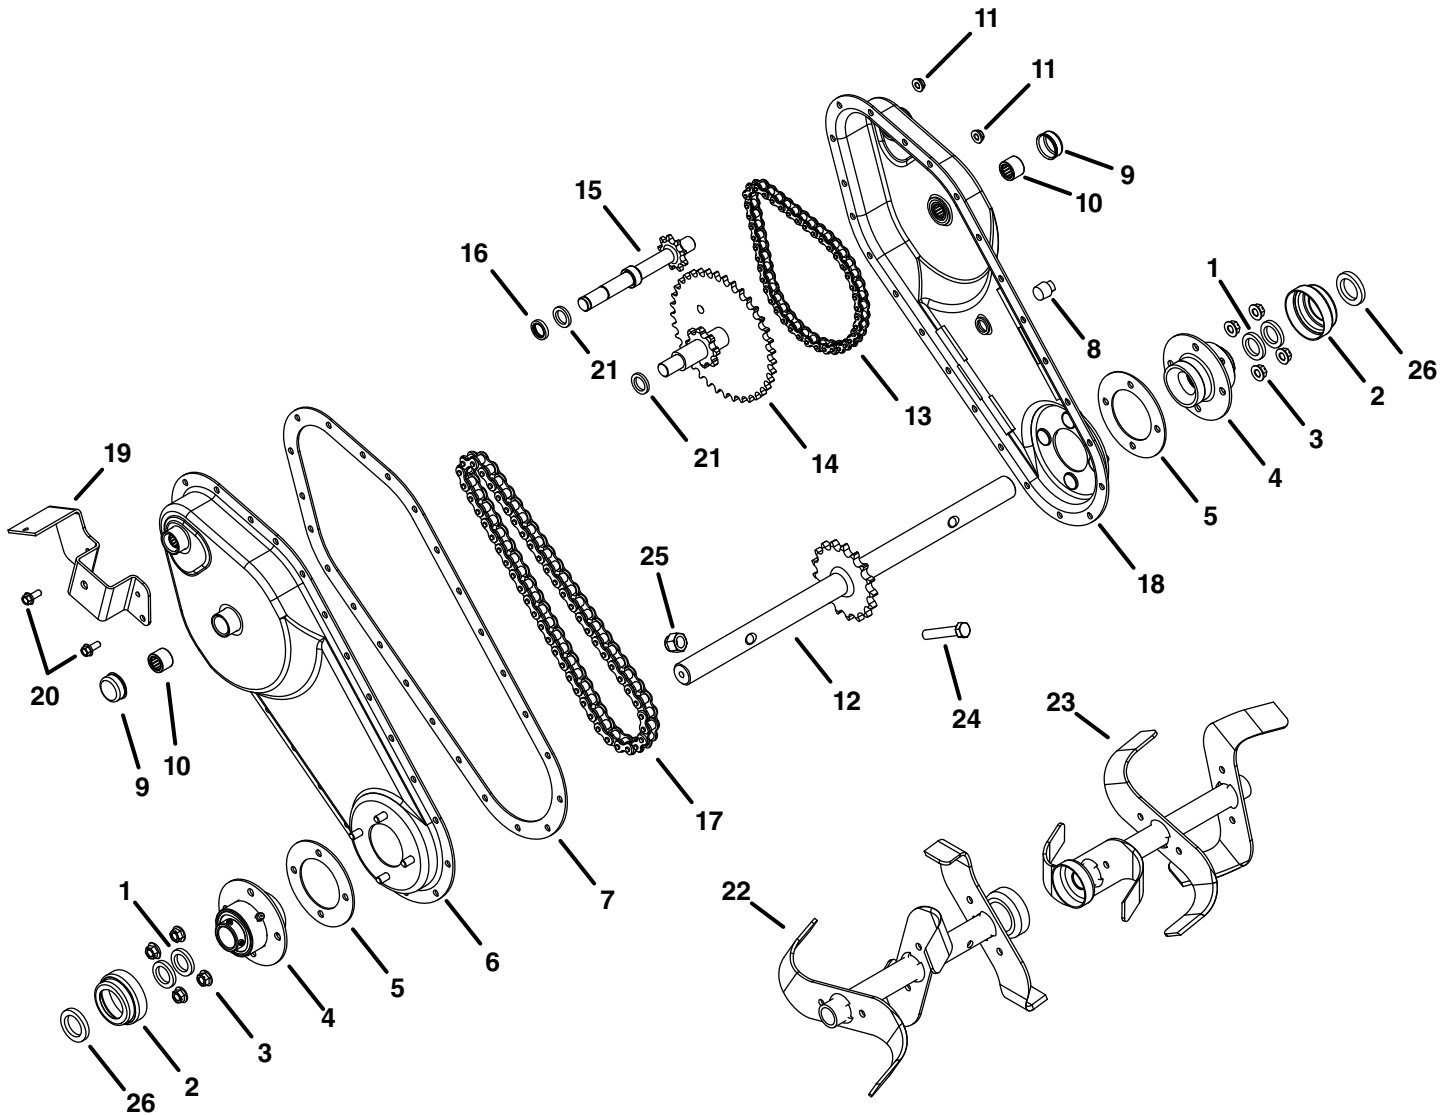

REPAIR PARTS FOR MODEL 45-03088 UNIVERSAL TOW BEHIND TILLER

REF.	PART NO.	QTY.	DESCRIPTION	REF.	PART NO.	QTY.	DESCRIPTION
1	HA20125	4	Felt Washer	14	68675	1	Idler Shaft Assembly
2	26707	2	Cap	15	66271	1	Input Shaft Assembly
3	49983	8	Flanged Lock Nut, 5/16-18	16	HA20145	1	Seal
4	68673	2	Flange and Bearing Assembly	17	42087	1	Roller Chain (Long)
5	HA20122	2	Flange Gasket	18	66721	1	Drive Housing (LH) (includes items 9 & 10)
6	66720	1	Drive Housing (RH) (includes items 9 & 10)	19	HA20134	1	Belt Guard and Idler Bracket
7	HA20136	1	Drive Gasket	20	40560	19	Washer Head Bolt, 1/4-20 x 5/8"
8	HA20130	1	Oil Plug	21	HA20129	4	Thrust Washer
9	HA20138	3	Bearing Cap	22	66225	1	Tine Assembly (LH)
10	HA20137	4	Roller Bearing	23	66224	1	Tine Assembly (RH)
11	47598	19	Washer Faced Lock Nut, 1/4-20	24	28243	4	Bolt, 3/8-16 x 2" (2 spare)
12	68674	1	Tine Shaft and Sprocket Assembly	25	HA21362	4	Nut, Hex Nylock 3/8-16 (2 spare)
13	42088	1	Roller Chain (Short)	26	43601	2	Washer