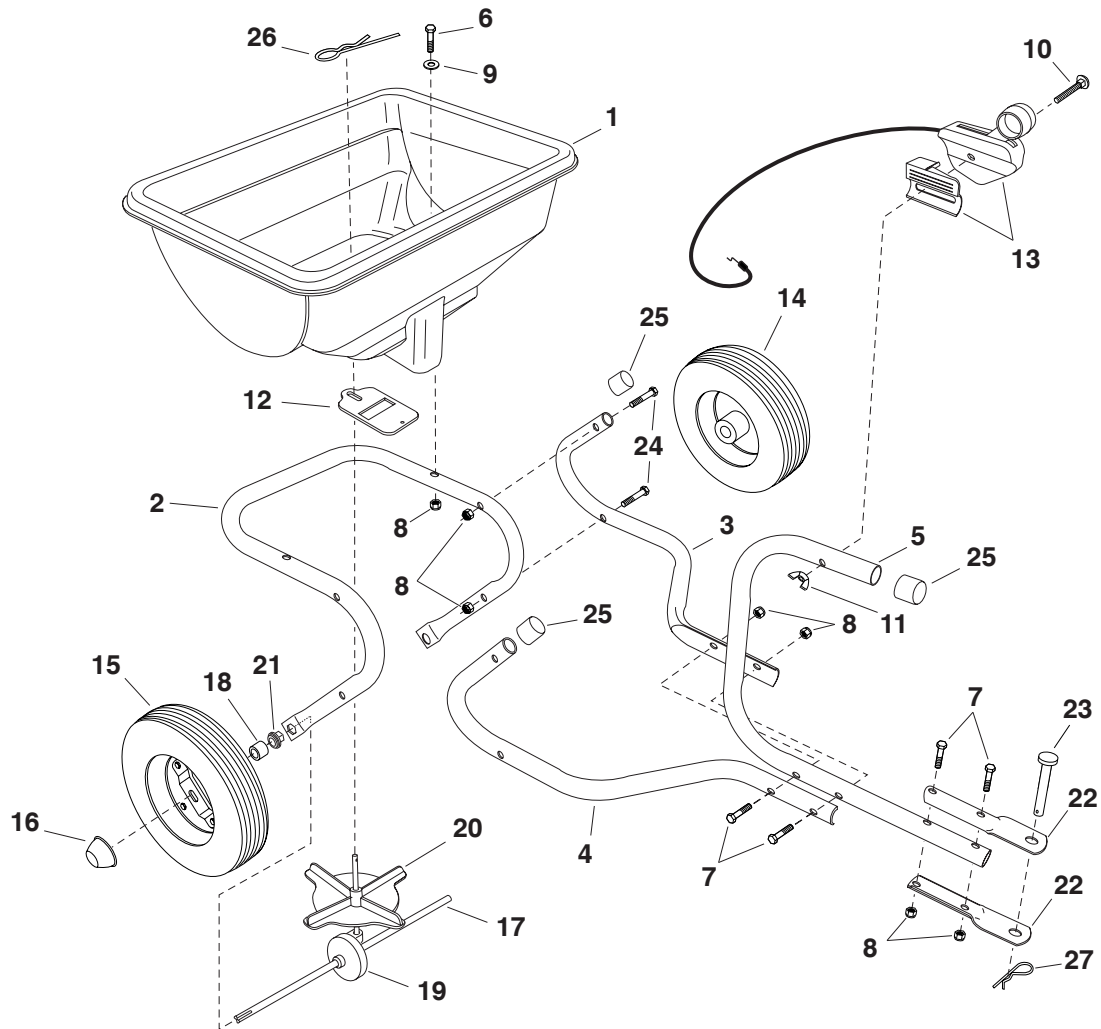

## REPAIR PARTS FOR MODEL 45-03152

REF. NO.	PART NO.	QTY.	DESCRIPTION	REF. NO.	PART NO.	QTY.	DESCRIPTION
1	47994BLK	1	Hopper	14	46503	1	Wheel
2	49085	1	Frame Tube	15	48865	1	Drive Wheel
3	49087	1	Hitch Tube (LH)	16	44663	2	Hub Cap (Push Nut)
4	49088	1	Hitch Tube (RH)	17	49082	1	Axle
5	49091	1	Hitch Control Tube	18	47851	2	Spacer
6	43648	2	Hex Bolt, 1/4-20 x 1-1/2"	19	49084	1	Gearbox
7	1509-69	4	Hex Bolt, 1/4-20 x 1-3/4"	20	47124	1	Impeller
8	47189	10	Nylock Nut, 1/4-20	21	47963	2	Hex Flange Bearing
9	43088	2	Washer, 1/4 Std	22	24446	2	Hitch Bracket
10	45165	1	Carriage Bolt 1/4-20 x 2"	23	47623	1	Hitch Pin
11	47141	1	Nylon Wing Nut 1/4-20	24	46699	4	Hex Bolt, 1/4-20 x 2"
12	47983	1	Flow Slide	25	44481	3	Vinyl Cap
13	49820	1	Control Cable Asembly (includes items 10 & 11)	26	48934	1	Hairpin, Agitator
				27	43343	1	Hairpin, Cotter
					49456	1	Owners Manual