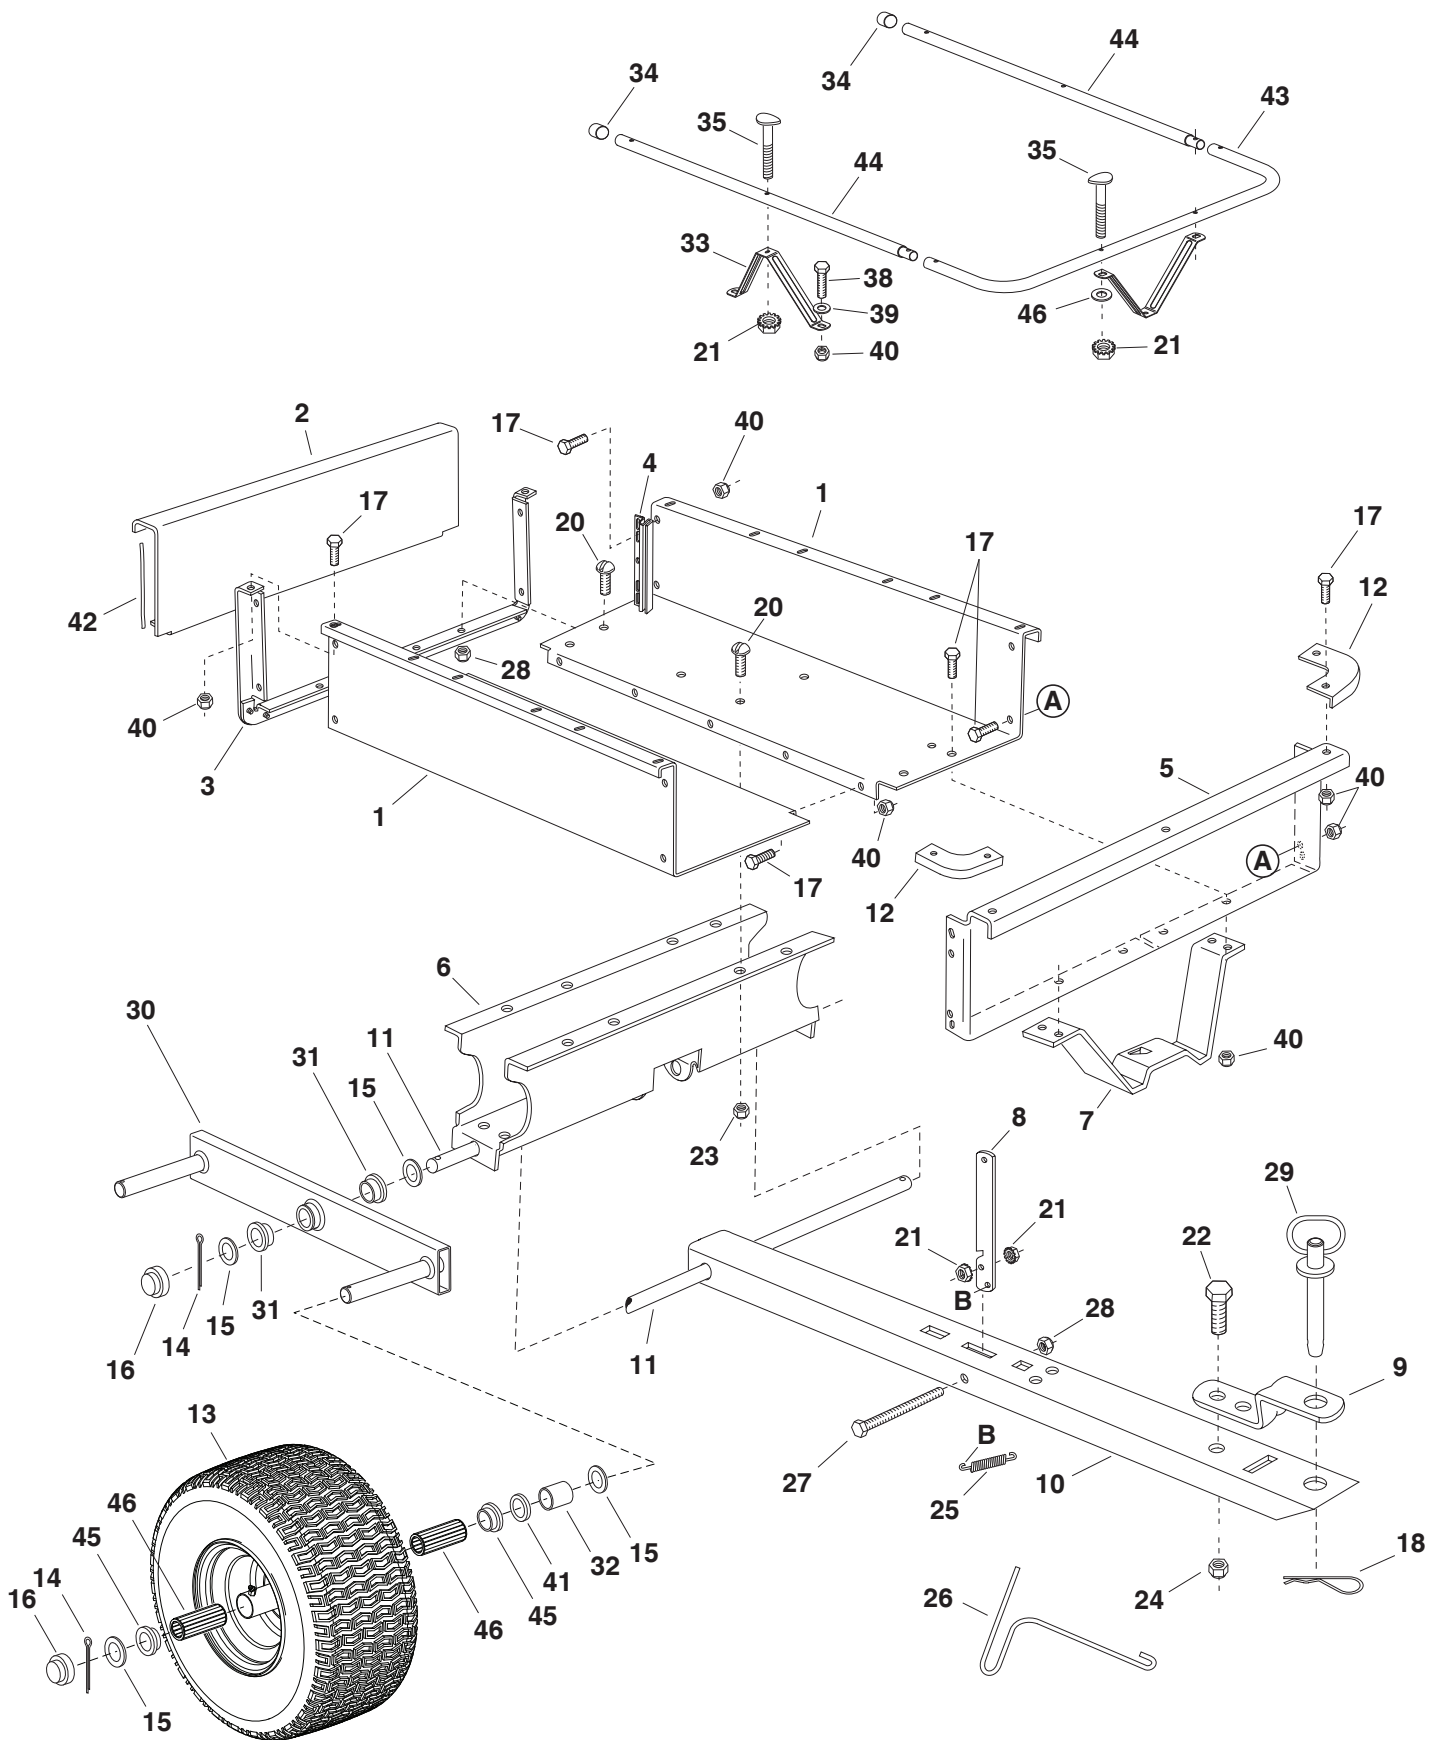

REPAIR PARTS FOR CART MODEL NO. 45-03503

REPAIR PARTS FOR CART MODEL NO. 45-03503

REF	PART NO	DESCRIPTION	QTY.
1	25112	Cart Body	2
2	23502	Tailgate	1
3	62458	Tailgate Reinforcement Bracket	1
4	23548	Tailgate Guide	2
5	23492	Front Panel	1
6	25106	Wheel Support	1
7	24497	Latch Stand Bracket	1
8	24498	Latch Lock Lever	1
9	23014	Hitch Bracket	1
10	25114	Draw Bar Tongue	1
11	25107	Axle, 1" Dia.	1
12	23484	Front Corner Cap	2
13	42697	Wheel	4
14	43501	Cotter Pin, 9/64" Dia. x 1-1/2" *	6
15	43601	Washer, Flat 1" (Thin)	20
16	43014	Hub Cap	6
17	43866	Hex Bolt, 1/4-20 x 5/8" *	21
18	43343	Hair Cotter Pin, 1/8 (#4) *	1
20	43814	Truss Hd. Bolt, 5/16-18 x 3/4" *	12
21	46980	Hex Nut, 5/16-18 (SEMS)	10
22	43001	Hex Bolt, 3/8-16 x 1" *	1
24	HA21362	Nylock Nut, 3/8-16 *	1
25	47408	Extension Spring	1
26	47622	Spring Puller Tool	1
27	47407	Hex Bolt, 5/16-18 x 4" *	1
28	47810	Nylock Nut, 5/16-18*	13
29	43884	Hitch Pin	1
30	64873	Walking Beam (Includes #44488)	2
31	44488	Flange Bearing	4
32	46289	Spacer	4
33	25111	Rail Brace	7
34	44481	Vinyl Cap	2
35	44947	Curved Hd. Bolt, 5/16-18 x 1-5/8"	8
38	43012	Hex Bolt, 1/4-20 x 3/4"	13
39	43088	Flat Washer, 1/4"	13
40	47189	Nylock Nut, 1/4"	34
41	46220	Washer, 1.01" x 1.38" x .120"	4
42	48949	Protective Edging Strip	2
43	48951	Front Rail	1
44	48950	Side Rail	2
45	81040	Flange Bearing (Included with #13 wheel)	8
46	81409	Roller Bearing (Included with #13 wheel)	8
47	43081	Flat Washer, 5/16"	2
	42698	Owner's Manual	1