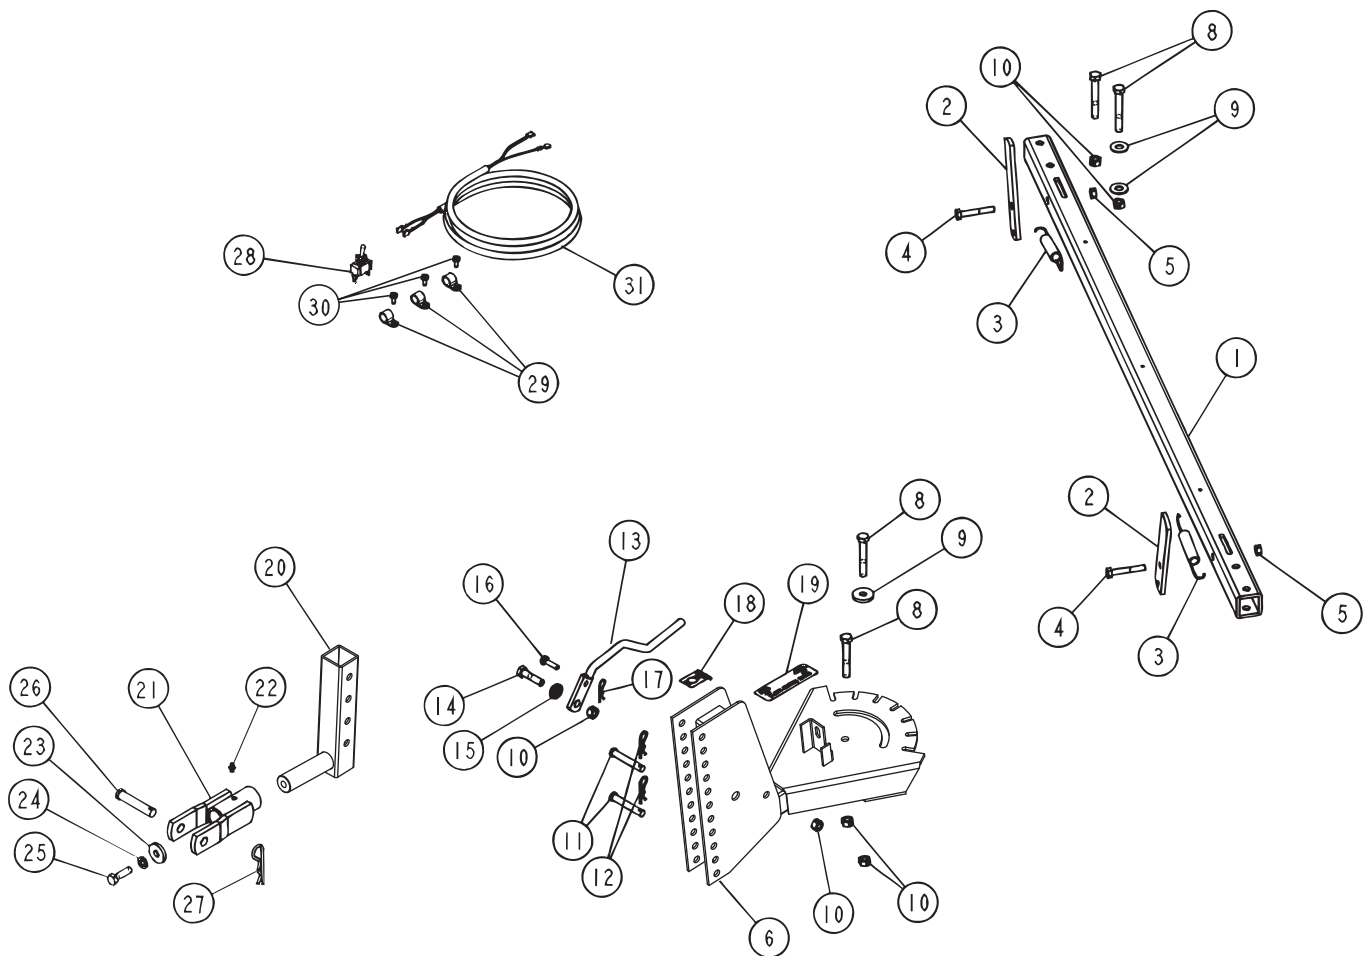

42" ROUGH CUT TRAILMOWER - MODEL 45-03612

ITEM	PART NO.	DESCRIPTION	ITEM	PART NO.	DESCRIPTION
1.	25273	TUBE DRAWBAR (MODEL 45-0361)	17.	HA3090	PIN, HAIR COTTER .08 X 1-1/8
	HA24321	TUBE DRAWBAR (MODEL 45-03071)	18.	HA23262	DECAL ENGINE SHUT-OFF
2.	HA24441	STRAP HITCH	19.	HA23265	DECAL CLUTCH LEVER
3.	HA20186	SPRING EXTENSION	20.	64910	BRACKET DRAWBAR ADJUSTMENT
4.	44180	BOLT 5/16-18 X 2" HEX HEAD	21.	HA24326	DRAWBAR SWIVEL
5.	47810	NUT 5/16-18 HEX LOCK	22.	HA5074	FITTING GREASE
6.	64909	HITCH ASSEMBLY	23.	HA15200	WASHER
8.	43509	BOLT 3/8-16 X 2-3/4 HEX HEAD	24.	43003	WASHER 3/8 LOCK
9.	43070	WASHER 3/8 FLAT	25.	43087	BOLT 3/8-16 X 1-1/4 HEX HEAD
10.	43082	NUT 3/8-16 HEX LOCK	26.	HA24330	PIN CLEVIS
11.	HA23636	PIN CLEVIS	27.	HA3341	PIN HAIR COTTER, 5/32"
12.	47134	PIN HAIR COTTER .08 X 1.58	28.	HA22759	SWITCH ON/OFF
13.	49157	LEVER CLUTCH	29.	HA23761	CLIP HOSE 3/8"
14.	43062	BOLT 3/8-16 X 1-1/2 HEX HEAD	30.	HA9411666	SCREW #10-16 X 1/2 SELF TAPPING
15.	HA19445	SPRING COMPRESSION	31.	49164	WIRE HARNESS (MODEL 45-0361)
16.	43982	PIN, CLEVIS 1/4 X 5/8		HA24353	WIRE HARNESS (MODEL 45-03071)