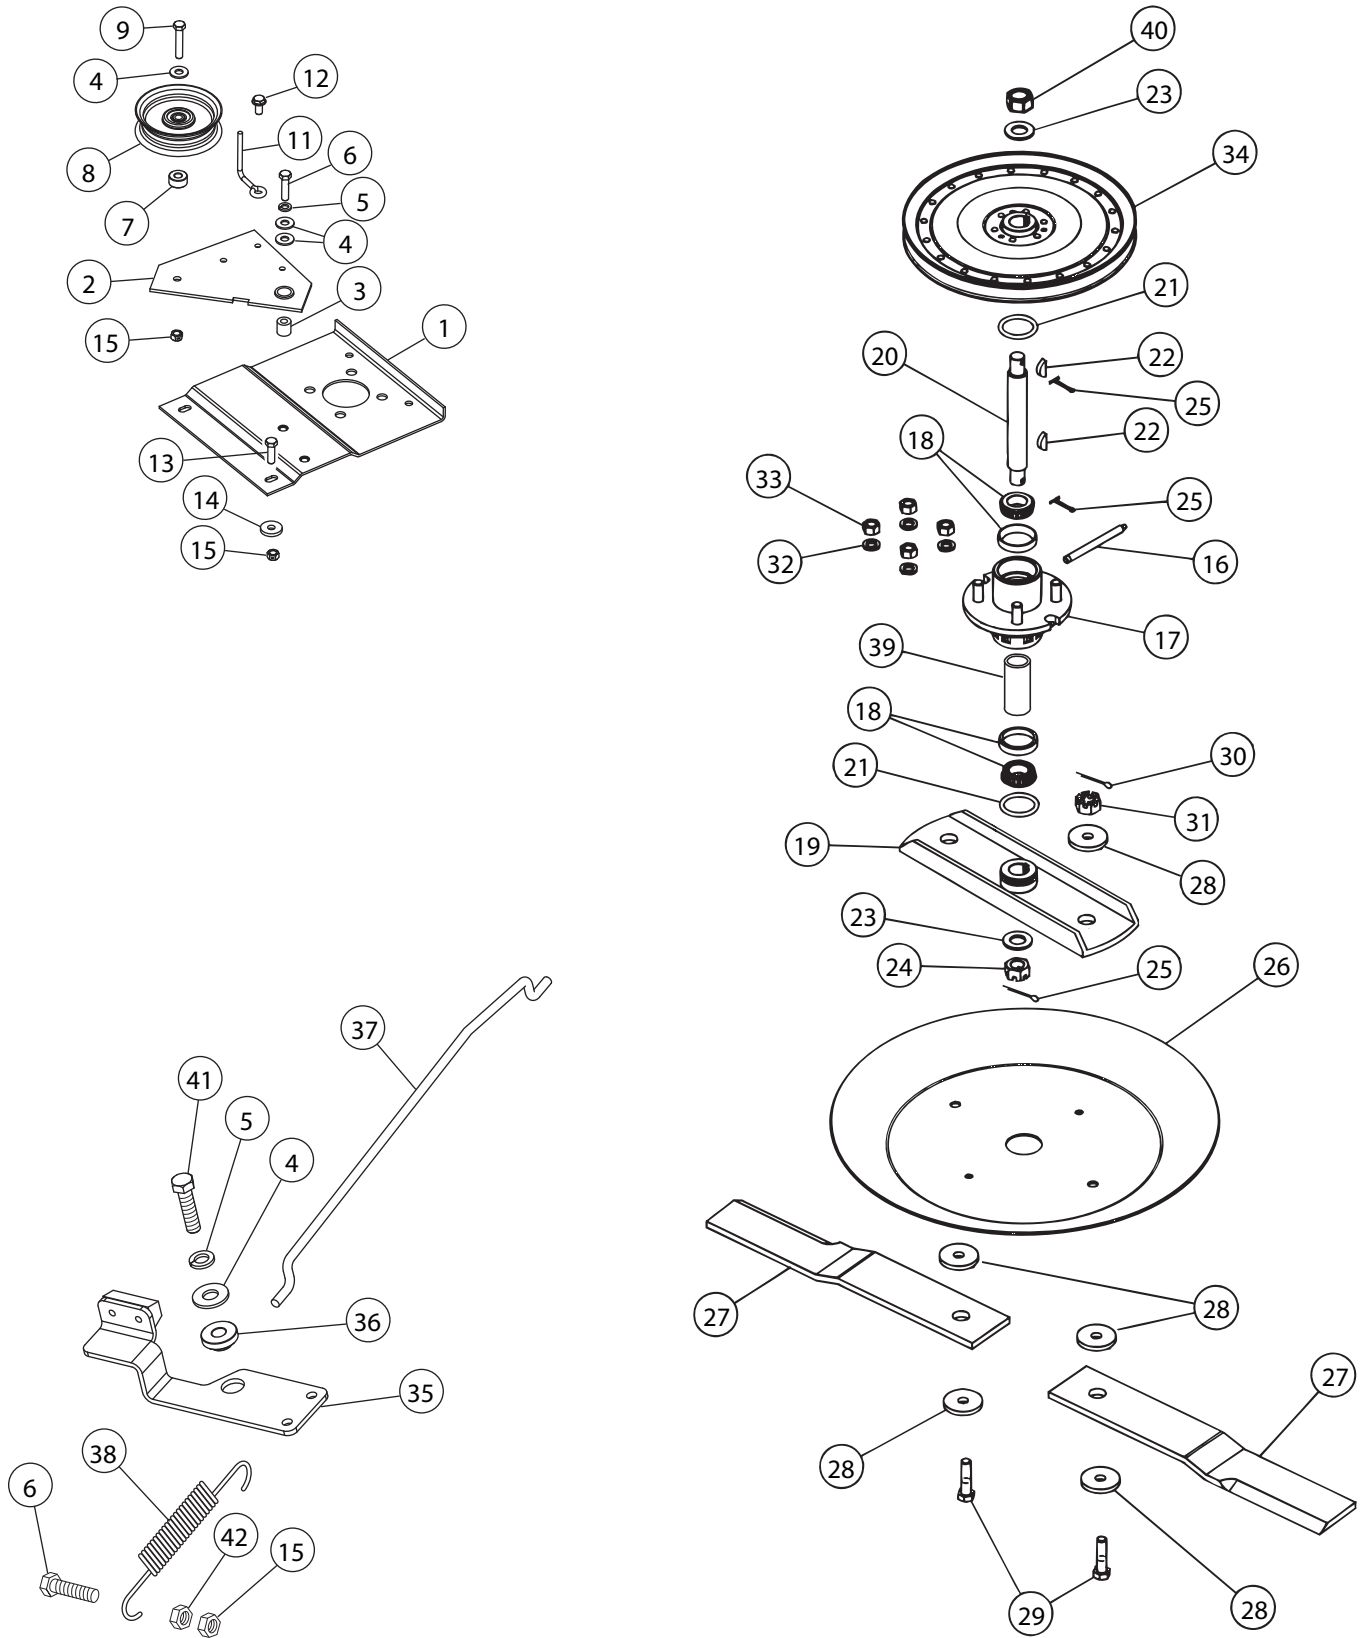

42" ROUGH CUT TRAILMOWER - MODEL 45-03612

42" ROUGH CUT TRAILMOWER - MODEL 45-03612

ITEM	PART NO.	DESCRIPTION
1.	64906	IDLER MOUNTING BRACKET
2.	64899	IDLER ARM
3.	24472	BUSHING
4.	43070	WASHER FLAT
5.	43003	WASHER 3/8" LOCK
6.	43062	BOLT 3/8-16 X 1-1/2" HEX HEAD
7.	49148	SPACER
8.	HA21341	IDLER PULLEY (FLAT)
9.	43432	BOLT 3/8-16 X 2-1/2" HEX HEAD
10.	43082	NUT 3/8-16 HEX LOCK
11.	HA22981	GUIDE BELT
12.	HA22224	SCREW 3/8-16 X 3/4 SELF TAPPING
13.	43087	BOLT 3/8-16 X 1-1/4" HEX HEAD
14.	HA15200	WASHER FLAT
15.	HA21362	NUT 3/8-16 NYLOCK
16.	HA24367	GREASE FITTING
17.	HA24278	HUB (WITH STUDS)
18.	HA24280	BEARING
19.	64913	HUB BLADE
20.	49149	SHAFT SPINDLE
21.	HA24282	SEAL O-RING
22.	HA3073	KEY 1/4" SQ X 1"
23.	HA456151	WASHER 13/16 X 1-1/2 X .134 FLAT
24.	HA427639	NUT 3/4-16 SLOTTED HEX
25.	43010	PIN 1/8" X 1" COTTER
26.	HA24624	DISC BLADE MOUNTING
27.	HA24288	BLADE
28.	HA24625	WASHER - FLAT
29.	HA24592	BOLT - 7/8-9 X 2-1/4" HEX BOLT
30.	HA137258	PIN 3/16 X 1-3/4 COTTER
31.	HA24593	NUT 7/8-9 SLOTTED HEX
32.	43353	WASHER 1/2 MED. LOCK
33.	HA120371	NUT 1/2-20 HEX
34.	65102	PULLEY, SPINDLE
35.	64902	BRAKE
36.	49155	TRUNNION
37.	49160	BRAKE ROD
38.	HA20186	SPRING
39.	49624	SPACER, BEARING
40.	49674	NUT, 3/4-16 NYLOCK
41.	49681	BOLT, HEX 3/8-16 X 1" HEX HEAD (SCOTCH GRIP)
42.	43015	NUT, HEX 3/8-16