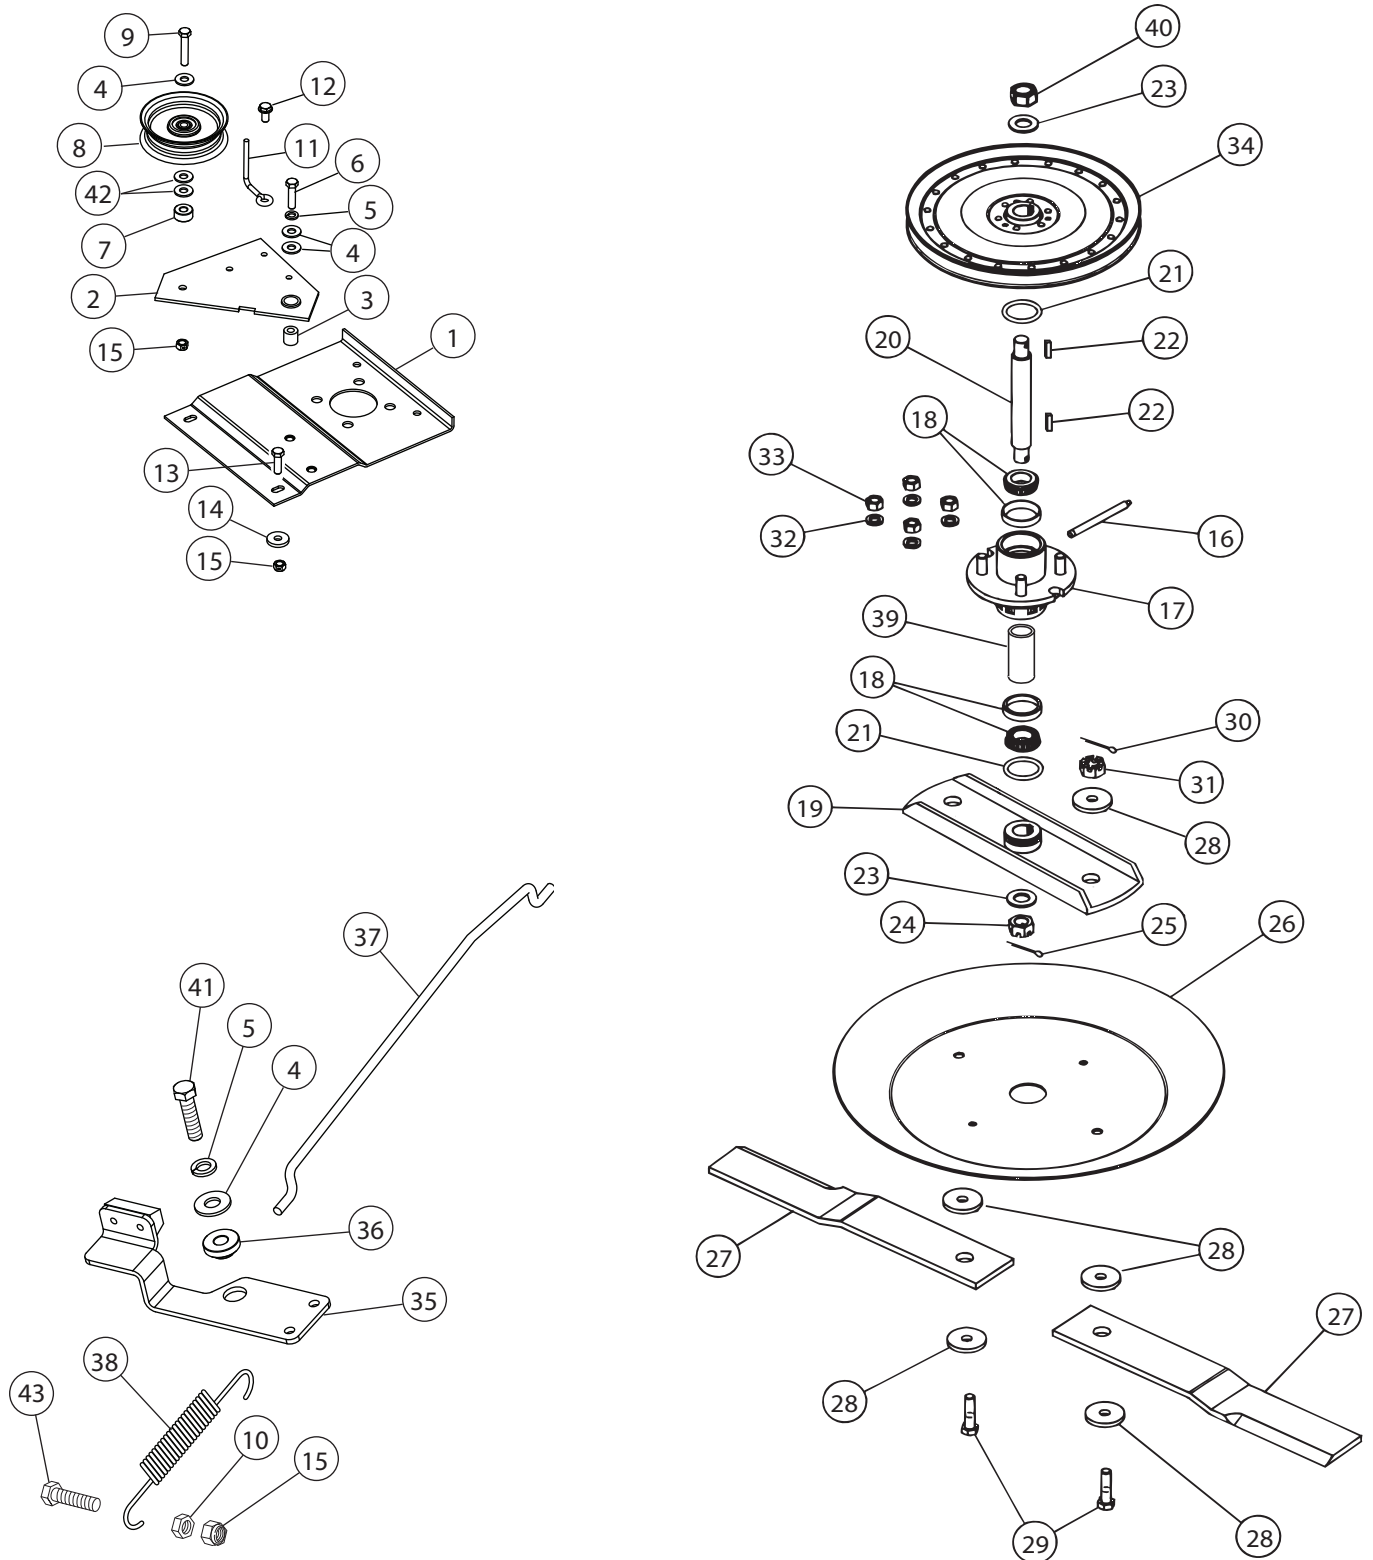

42" ROUGH CUT TRAILMOWER - MODELS 45-03621 & 45-03622

42" ROUGH CUT TRAILMOWER - MODELS 45-03621 & 45-03622

ITEM	PART NO.	DESCRIPTION
1.	64906	IDLER MOUNTING BRACKET
2.	64899	IDLER ARM
3.	24472	BUSHING
4.	43070	WASHER FLAT
5.	43003	WASHER 3/8" LOCK
6.	49640	BOLT 3/8-16 X 1-1/2" HEX HEAD (SCOTCH GRIP)
7.	49148	SPACER
8.	HA21341	IDLER PULLEY (FLAT)
9.	43432	BOLT 3/8-16 X 2-1/2" HEX HEAD
10.	43082	NUT 3/8-16 HEX LOCK
11.	HA22981	GUIDE BELT
12.	HA22224	SCREW 3/8-16 X 3/4 SELF TAPPING
13.	43087	BOLT 3/8-16 X 1-1/4" HEX HEAD
14.	HA15200	WASHER FLAT
15.	HA21362	NUT 3/8-16 NYLOCK
16.	HA24367	GREASE FITTING
17.	HA24278	HUB (WITH STUDS)
18.	HA24280	BEARING
19.	64913	HUB BLADE
20.	49149	SHAFT SPINDLE
21.	HA24282	SEAL O-RING
22.	HA3073	KEY 1/4" SQ X 1"
23.	HA456151	WASHER 13/16 X 1-1/2 X .134 FLAT
24.	HA427639	NUT 3/4-16 SLOTTED HEX
25.	47063	PIN, COTTER 5/32"
26.	HA24624	DISC BLADE MOUNTING
27.	HA24288	BLADE
28.	HA24625	WASHER - FLAT
29.	HA24592	BOLT - 7/8-9 X 2-1/4 HEX BOLT
30.	HA137258	PIN 3/16 X 1-3/4 COTTER
31.	HA24593	NUT 7/8-9 SLOTTED HEX
32.	43353	WASHER 1/2 MED. LOCK
33.	HA120371	NUT 1/2-20 HEX
34.	65102	PULLEY SPINDLE
35.	64902	BRAKE
36.	49155	TRUNNION
37.	49160	BRAKE ROD
38.	HA20186	SPRING
39.	49624	SPACER, BEARING
40.	49674	NUT, 3/4-16 NYLOCK
41.	49681	BOLT, 3/8-16 X 1" HEX HEAD (SCOTCH GRIP)
42.	43081	WASHER, 5/16"
43.	43015	NUT, HEX 3/8-16