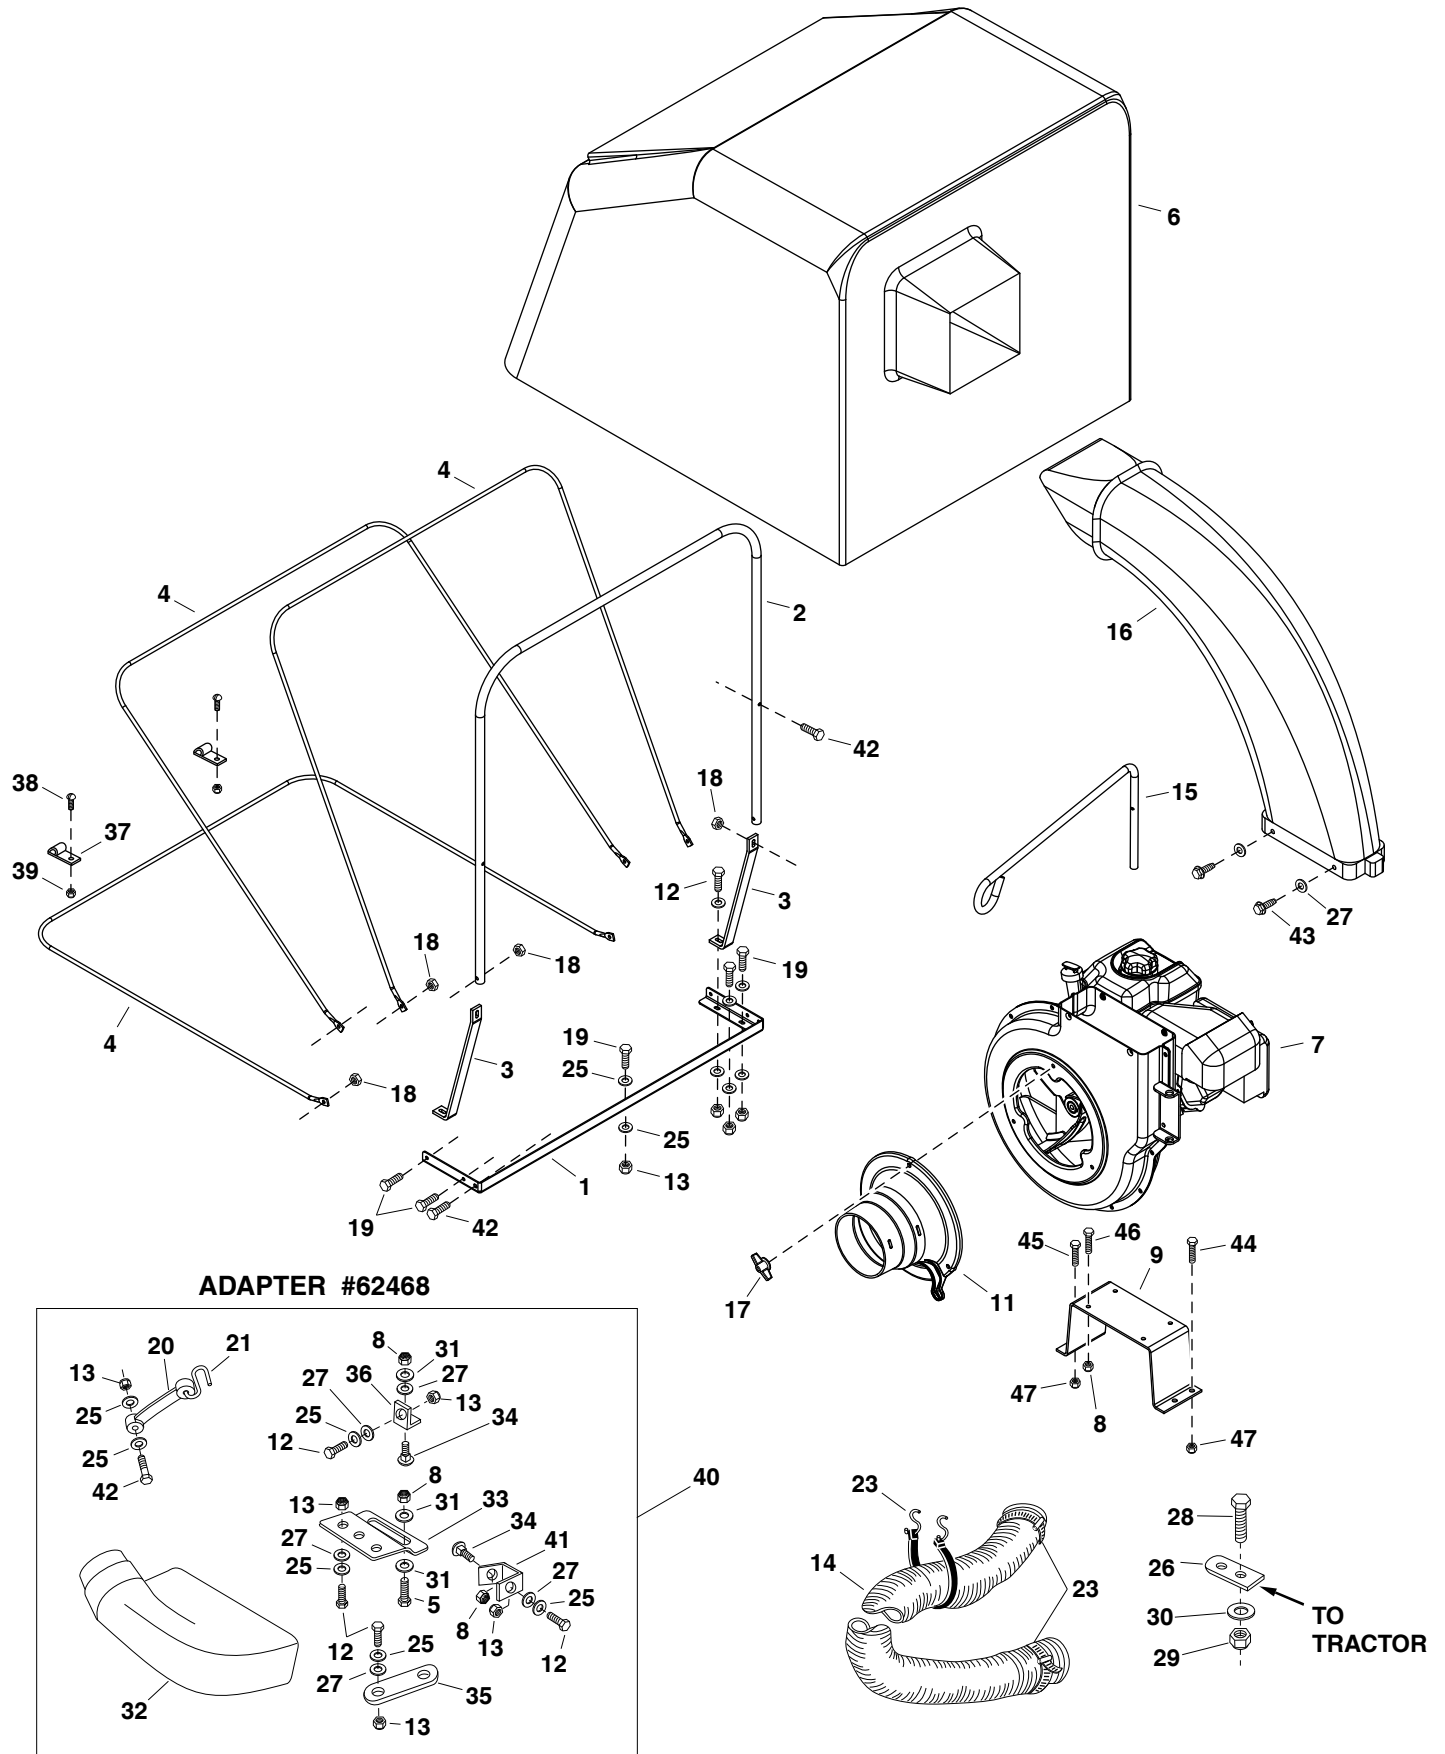

REPAIR PARTS FOR MODEL 45-04072 MOW-N-VAC

REPAIR PARTS FOR MODEL 45-04072 MOW-N-VAC

REF. NO.	PART NO.	QTY.	DESCRIPTION	REF. NO.	PART NO.	QTY.	DESCRIPTION
1	25836	1	Top Support Angle	25	43088	20	Washer, 1/4" Std.
2	25740	1	Front Support Tube	26	23540	1	Hitch Plate
3	25876	2	Brace	27	1543-69	9	Nylon Washer
4	49864	3	Lower Support Rod	28	43351	1	Hex Bolt, 1/2-13 x 1-1/4"
5	43840	2	Hex Bolt, 5/16-18 x 1-1/4"	29	43262	1	Lock Nut, 1/2-13
6	49865	1	Cart Cover	30	43352	1	Flat Washer, 7/16"
7	40996	1	Engine (49 State)	31	43081	12	Washer, 5/16" Std.
	40999	1	Engine (California)	32	43830	1	Deck Adapter
8	47810	7	Nylock Nut, 5/16-18	33	23560	1	Deck Adapter Bracket
9	25834	1	Engine Mounting Base	34	43080	2	Carriage Bolt, 5/16" x 3/4"
10	65428	1	Impeller Assembly	35	23825	1	Mounting Strap
11	43791	1	Hose Adapter	36	23826	1	Angle Bracket
12	43661	4	Hex Bolt, 1/4-20 x 1"	37	HA23761	2	Clip
13	47189	17	Nylock Nut, 1/4-20	38	43346	2	Truss Head Bolt, #10-32 x 5/8"
14	43792	1	Hose	39	47171	2	Nylock Nut, #10-32
15	49974	1	Hose Hanger Rod	40	62486	1	Deck Adapter Kit
16	46420	1	Deflector w/ Elbow	41	23827	1	Mounting Bracket
17	712-0421	3	Wing Nut	42	1509-90	6	Hex Bolt, 1/4-20 x 1-1/4"
18	43013	8	Lock Nut, 1/4-20	43	47630	4	Hex Bolt, 5/16-18 x 3/4"
19	43012	9	Hex Bolt, 1/4-20 x 3/4"				(Thread Forming)
20	44850	2	Tarp Strap	44	43001	2	Hex Bolt, 3/8-16 x 1"
21	44849	2	"S" Hook	45	43574	2	Hex Bolt, 3/8-16 x 3"
22	43793	2	Hose Clamp	46	43085	4	Hex Bolt, 5/16-18 x 1-1/2"
23	43790	1	Tarp Strap, 25"	47	HA21362	4	Nylock Nut, 3/8-16
24	24958	1	Hose Hanger Bracket		40562	1	Owners Manual