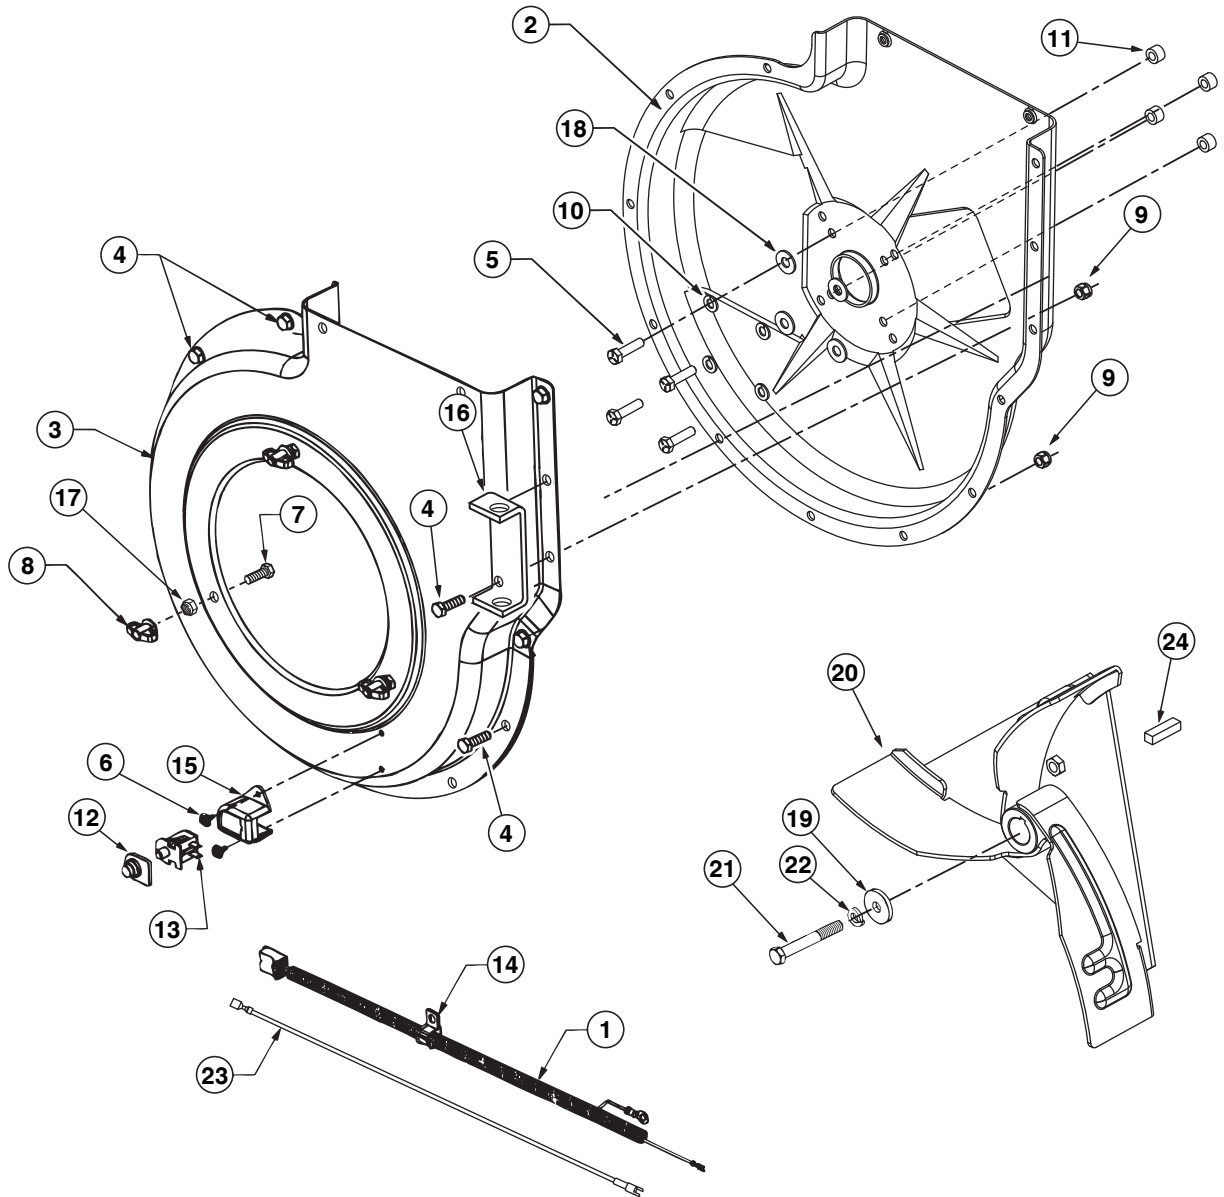

REPAIR PARTS FOR MODEL 45-04072 MOW-N-VAC IMPELLER HOUSING ASSEMBLY

REF. NO.	PART NO.	QTY.	DESCRIPTION	REF. NO.	PART NO.	QTY.	DESCRIPTION
1	629-0241a	1	Harness, Wire	13	725-3166	1	Snap Mount Switch
2	24634	1	Housing Assembly, Inner	14	726-0272	1	Clamp
3	24633	1	Housing Assembly, Outer	15	731-1613	1	Switch Cover
4	43182	10	Hex Bolt, 5/16-18 x 3/4"	16	24958	1	Hose Hanger Bracket
5	40320	4	Hex Bolt, 5/16-24 x 1-1/4"	17	48848	3	Nylock Jam Nut, 5/16-18
6	710-1268	2	Screw, Self Tap #10-16 x 3/8"	18	43081	4	Washer, 5/16" Std.
7	43063	3	Hex Bolt, 5/16-18 x 1"	19	736-0247	1	Washer, 13/32" x 1-1/4"
8	712-0421	3	Wingnut	20	65428	1	Impeller Assembly
9	47810	12	Nylock Nut, 5/16-18	21	44377	1	Hex Bolt, 3/8-24 x 1"
10	43086	4	Lock Washer, 5/16"	22	43003	1	Lockwasher, 3/8"
11	23727	4	Spacer	23	49869	1	Wire Mag. Ground
12	725-1700	1	Switch Cover	24	23477	1	Key, 1/4" Sq. 2" Long