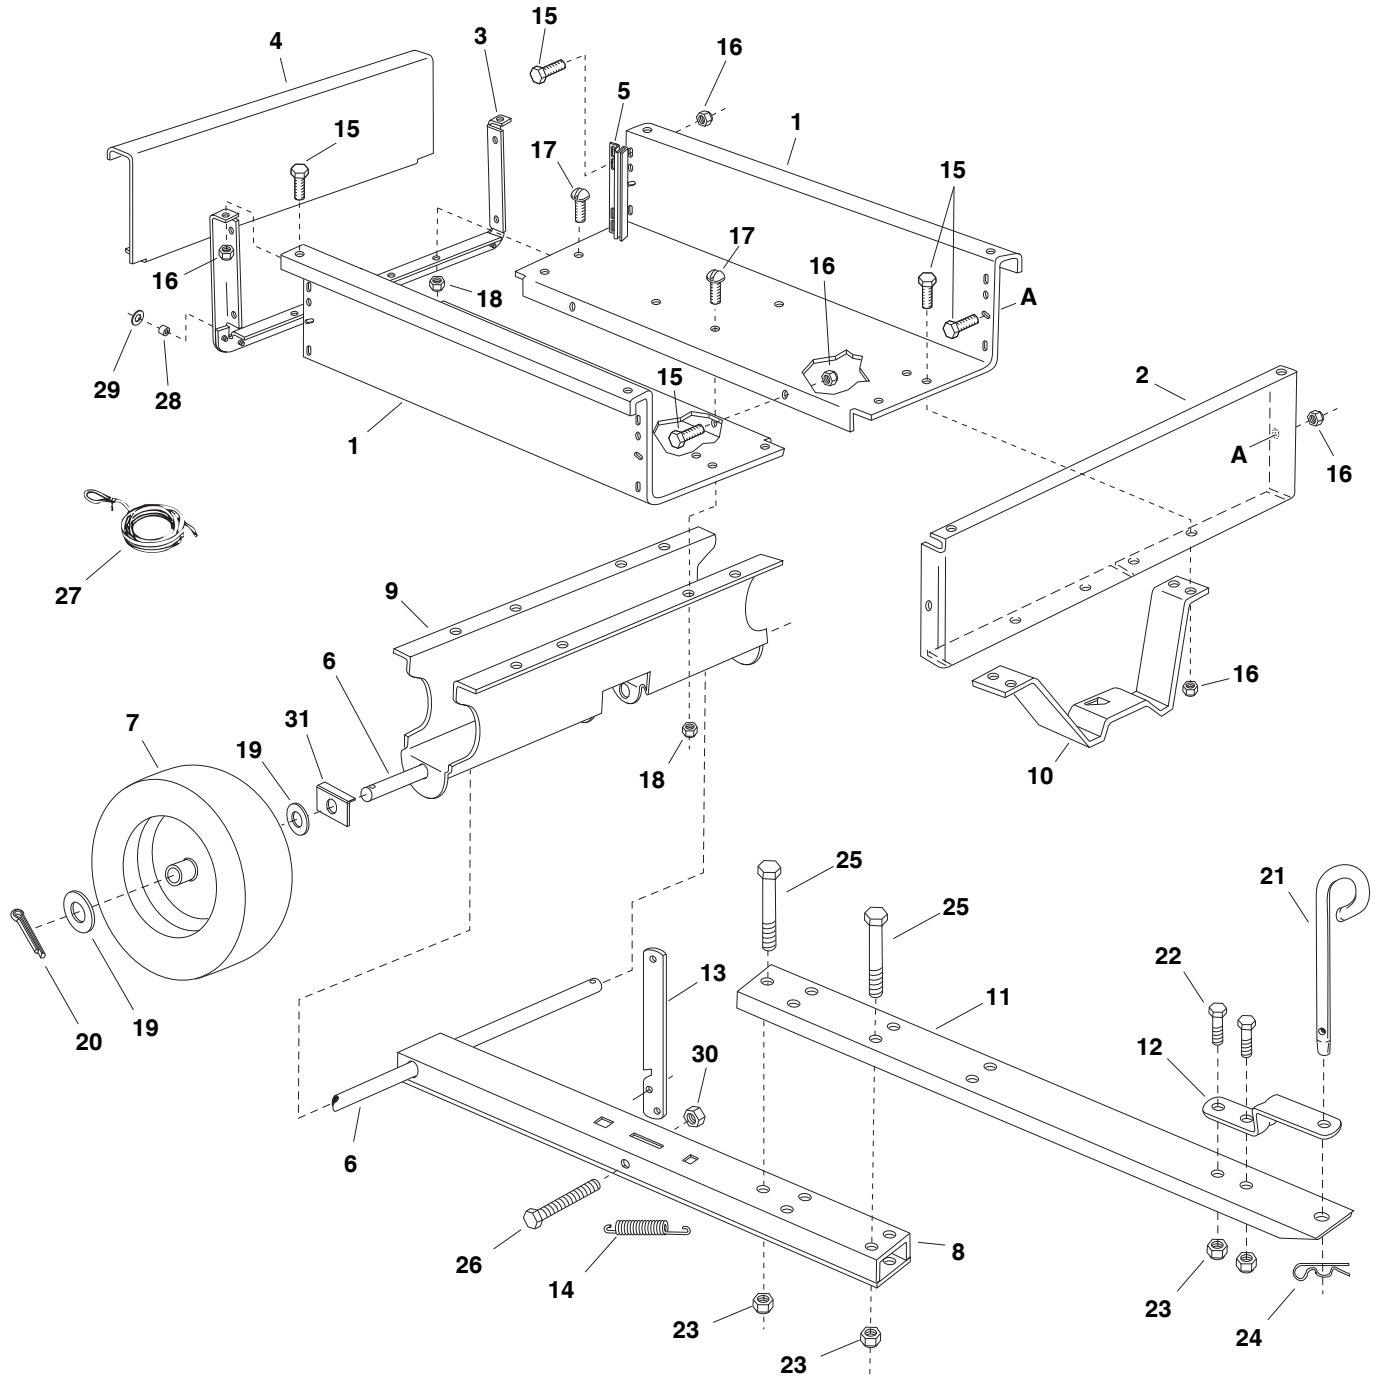

CART REPAIR PARTS FOR 45-04072 MOW-N-VAC

REPAIR PARTS LIST FOR 45-04072 MOW-N-VAC

REF. NO.	PART NO.	QTY.	DESCRIPTION	REF. NO.	PART NO.	QTY.	DESCRIPTION
1	23912	2	Cart Body	17	43814	12	Truss Head Bolt, 5/16-18 x 3/4"
2	24906	1	Front Panel	18	47810	13	Nylock Nut, 5/16-16
3	62458	1	Tailgate Reinforcement Bracket	19	43009	4	Washer
4	24907	1	Tailgate	20	43010	2	Cotter Pin
5	23548	2	Tailgate Guide	21	23353	1	Hitch Pin
6	24896	1	Axle	22	43001	2	Hex Bolt, 3/8-16 x 1"
7	44456	2	Wheel	23	HA21362	5	Nylock Nut, 3/8-16
8	65426	1	Rear Tongue	24	43343	1	Hair Cotter Pin, 3/32"
9	25996	1	Wheel Support	25	43574	3	Hex Bolt, 3/8-16 x 3"
10	24497	1	Latch Stand Bracket	26	47407	1	Hex Bolt, 5/16-18 x 4"
11	25742	1	Front Tongue	27	49868	1	Rope, 36"
12	23475	1	Hitch Bracket	28	23625	2	Spacer, .38" x .62" x .27"
13	25010	1	Latch Lock Lever	29	43081	2	Washer, 5/16" Std.
14	HA20186	1	Spring	30	43064	1	Lock Nut, 5/16-16
15	43012	16	Hex Bolt, 1/4-20 x 3/4"	31	25912	2	Axle Clip
16	47189	16	Nylock Nut, 1/4-20				