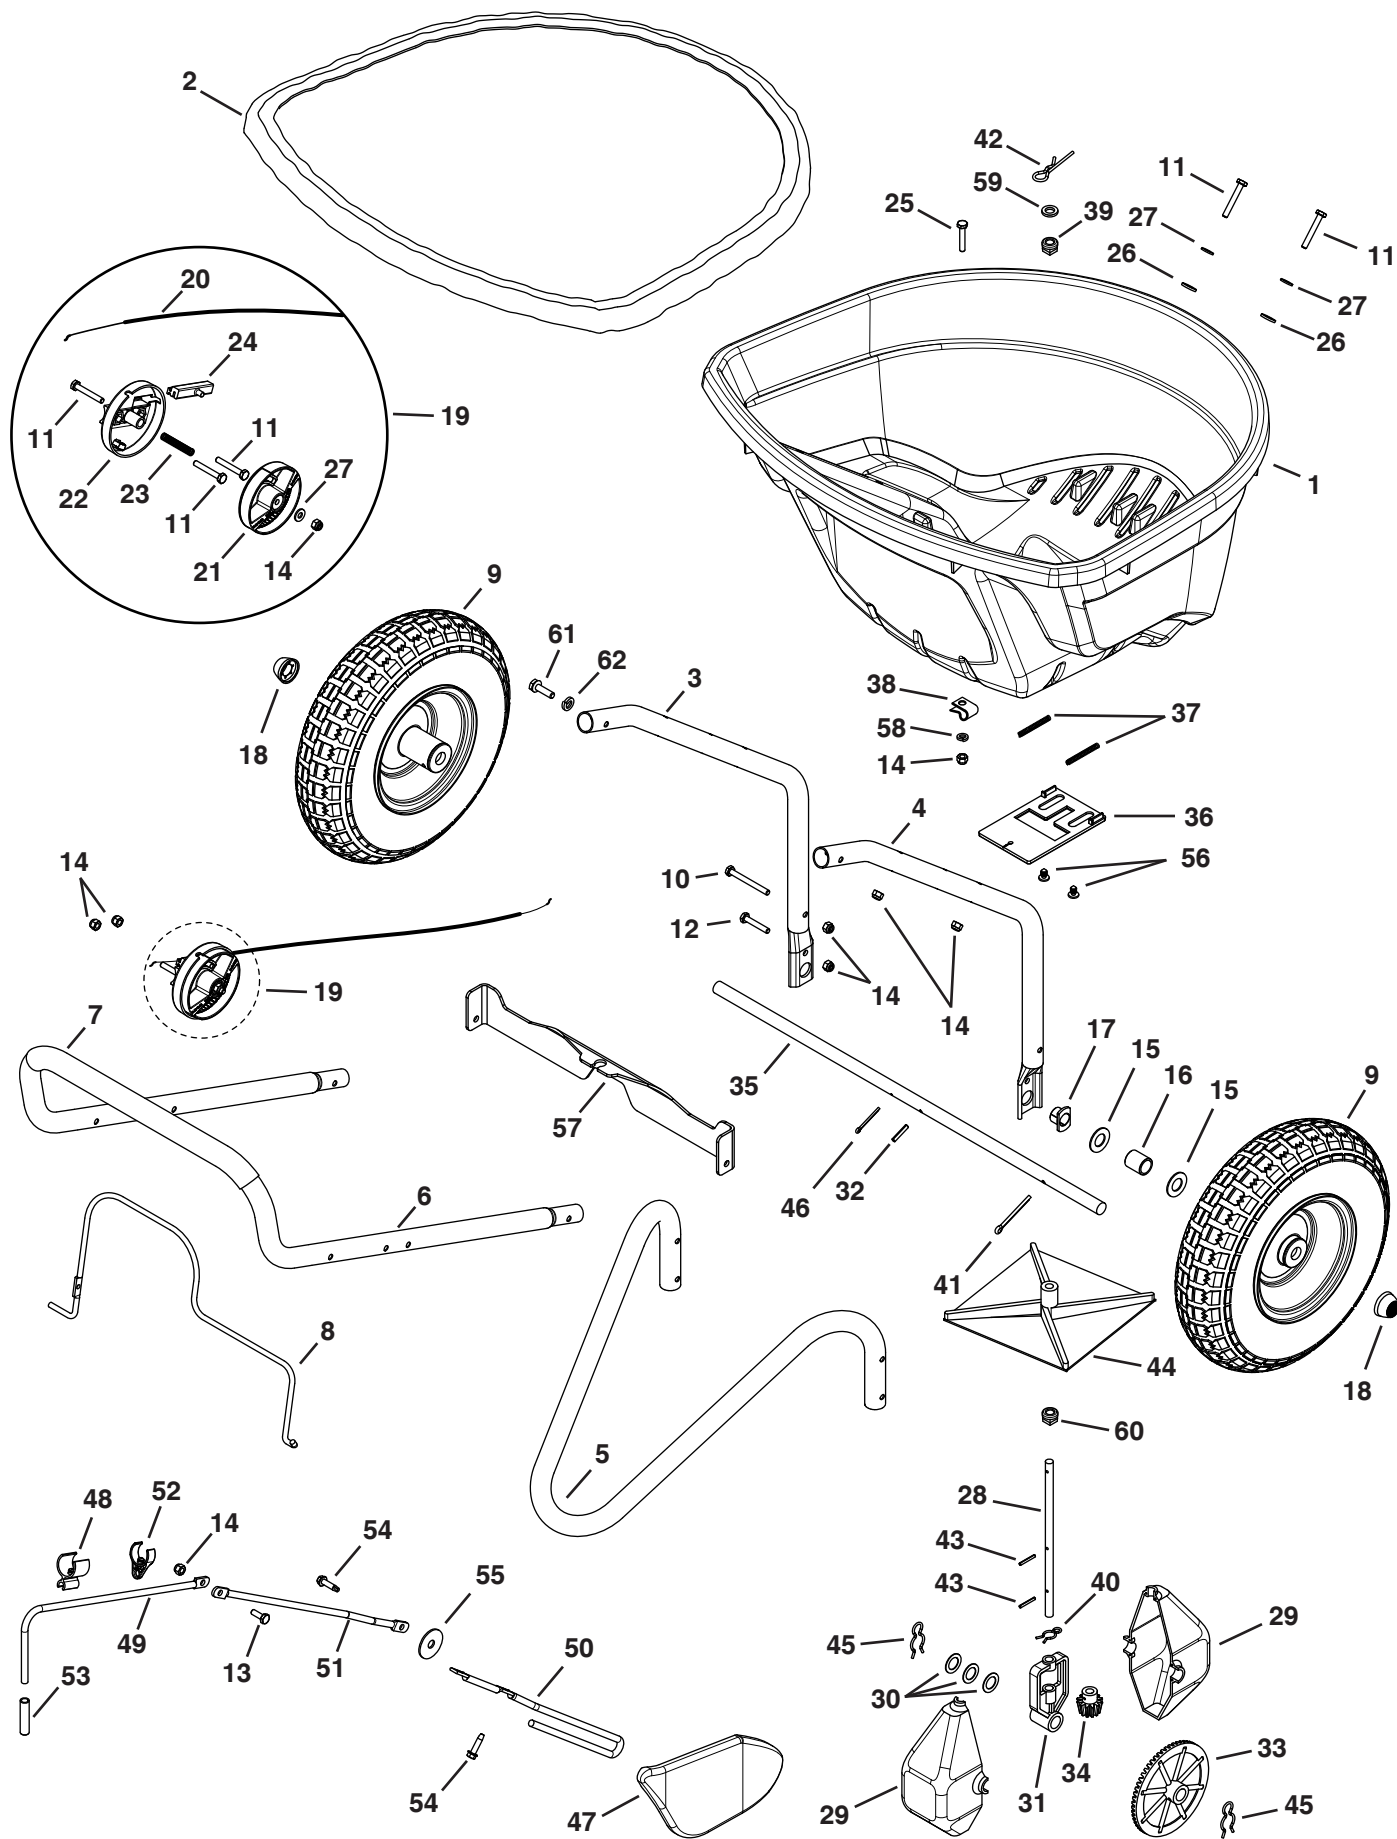

REPAIR PARTS FOR 45-0462, 45-0471 130 LB. PUSH SPREADER

REPAIR PARTS FOR 45-0462, 45-0471 130 LB. PUSH SPREADER

REF	QTY	PART NO	DESCRIPTION	REF	QTY	PART NO	DESCRIPTION
1	1	41084	Hopper	32	1	43659	Pin, Spring 3/16 x 1
2	1	41316	Hopper Cover (45-0471)	33	1	47209	Gear, Large
3	1	41097	Tube, Hopper Support LH	34	1	47205	Gear, Small
4	1	41096	Tube, Hopper Support RH	35	1	26710	Shaft, Axle Spreader
5	1	42004	Tube, Stand	36	1	41090	Plate, Flow
6	1	42006	Tube, Handle	37	2	42011	Spring, Flow Plate
7	1	42115	Grip, Foam (45-0471 only)	38	1	41196	7/32" Conduit Clip
8	1	42012	Bail, Flow Control	39	1	44285	Bushing, Hopper Bottom Black
9	2	40880	Wheel	40	1	49898	Clip, Hairpin 5/8
10	2	49870	Bolt, Hex 1/4-20 x 2-1/2	41	1	46855	Pin, Cotter 3/16" x 2"
11	7	1509-69	Bolt, Hex 1/4-20 x 1-3/4	42	1	48934	Hairpin, Agitator
12	2	43648	Bolt, Hex 1/4-20 x 1-1/2	43	2	46055	Pin, Spring 1/8 x 1
13	1	43012	Bolt, Hex 1/4-20 x 3/4 (45-0471)	44	1	04367	Spreader Impeller
14	12	47189	Nut, Hex 1/4-20 Nylock (45-0462)	45	2	49897	Clip, Hairpin 7/8
	13	47189	Nut, Hex 1/4-20 Nylock (45-0471)	46	1	43010	Pin, Cotter 1/8 x 1-1/4
15	4	R19212016	Washer, .6562 x 1.25 x .0598	47	1	41086	Side Deflector (45-0471)
16	2	48857	Spacer, .64 ID x .84 OD x 1.00	48	1	41089	Clamp, Push Rod (45-0471)
17	2	40315	Bearing, Flat Sided Flange	49	1	41094	Push Rod (45-0471)
18	2	48499B	Hub Cap	50	1	41099	Deflector Rod (45-0471)
19	1	66866	Flow Control (incl. items 20 - 24)	51	1	42186	Connecting Rod (45-0471)
20	1	41093	Cable, Flow Control (ref 66866)	52	1	42188	Eye Clamp (45-0471)
21	1	41087	Dial, Flow Control (ref 66866)	53	1	47317	Grip, 2" (45-0471)
22	1	41088	Housing, Flow Control (ref 66866)	54	2	HA23740	Screw, 1/4-20 Tapping (45-0471)
23	1	42007	Spring, Flow Control (ref 66866)	55	1	141	Washer, .378 x 1.25 x .061 (45-0471)
24	1	41092	Shuttle, Flow Control (ref 66866)	56	2	48402	Plug, 1/4" (Christmas Tree)
25	1	1509-90	Bolt, Hex 1/4-20 x 1-1/4	57	1	27170	Cross Brace
26	4	1543-69	Washer, Nylon .3281 x .75	58	1	43177	Lock Washer, 1/4"
27	5	43088	Washer, 1/4 Std .312 x .734	59	1	23625	Spacer
28	1	26711	Shaft, Spreader	60	1	741-0475	Bushing, 3/8" Plastic
29	2	47212	Housing, Large Gear	61	2	47856	Screw, 5/16 x 3/4"
30	3	44125	Washer, .625 x 1.0 x .03	62	2	43086	Lock Washer, 5/16"
31	1	47204	Yoke, Large		1	41178	Owner's Manual