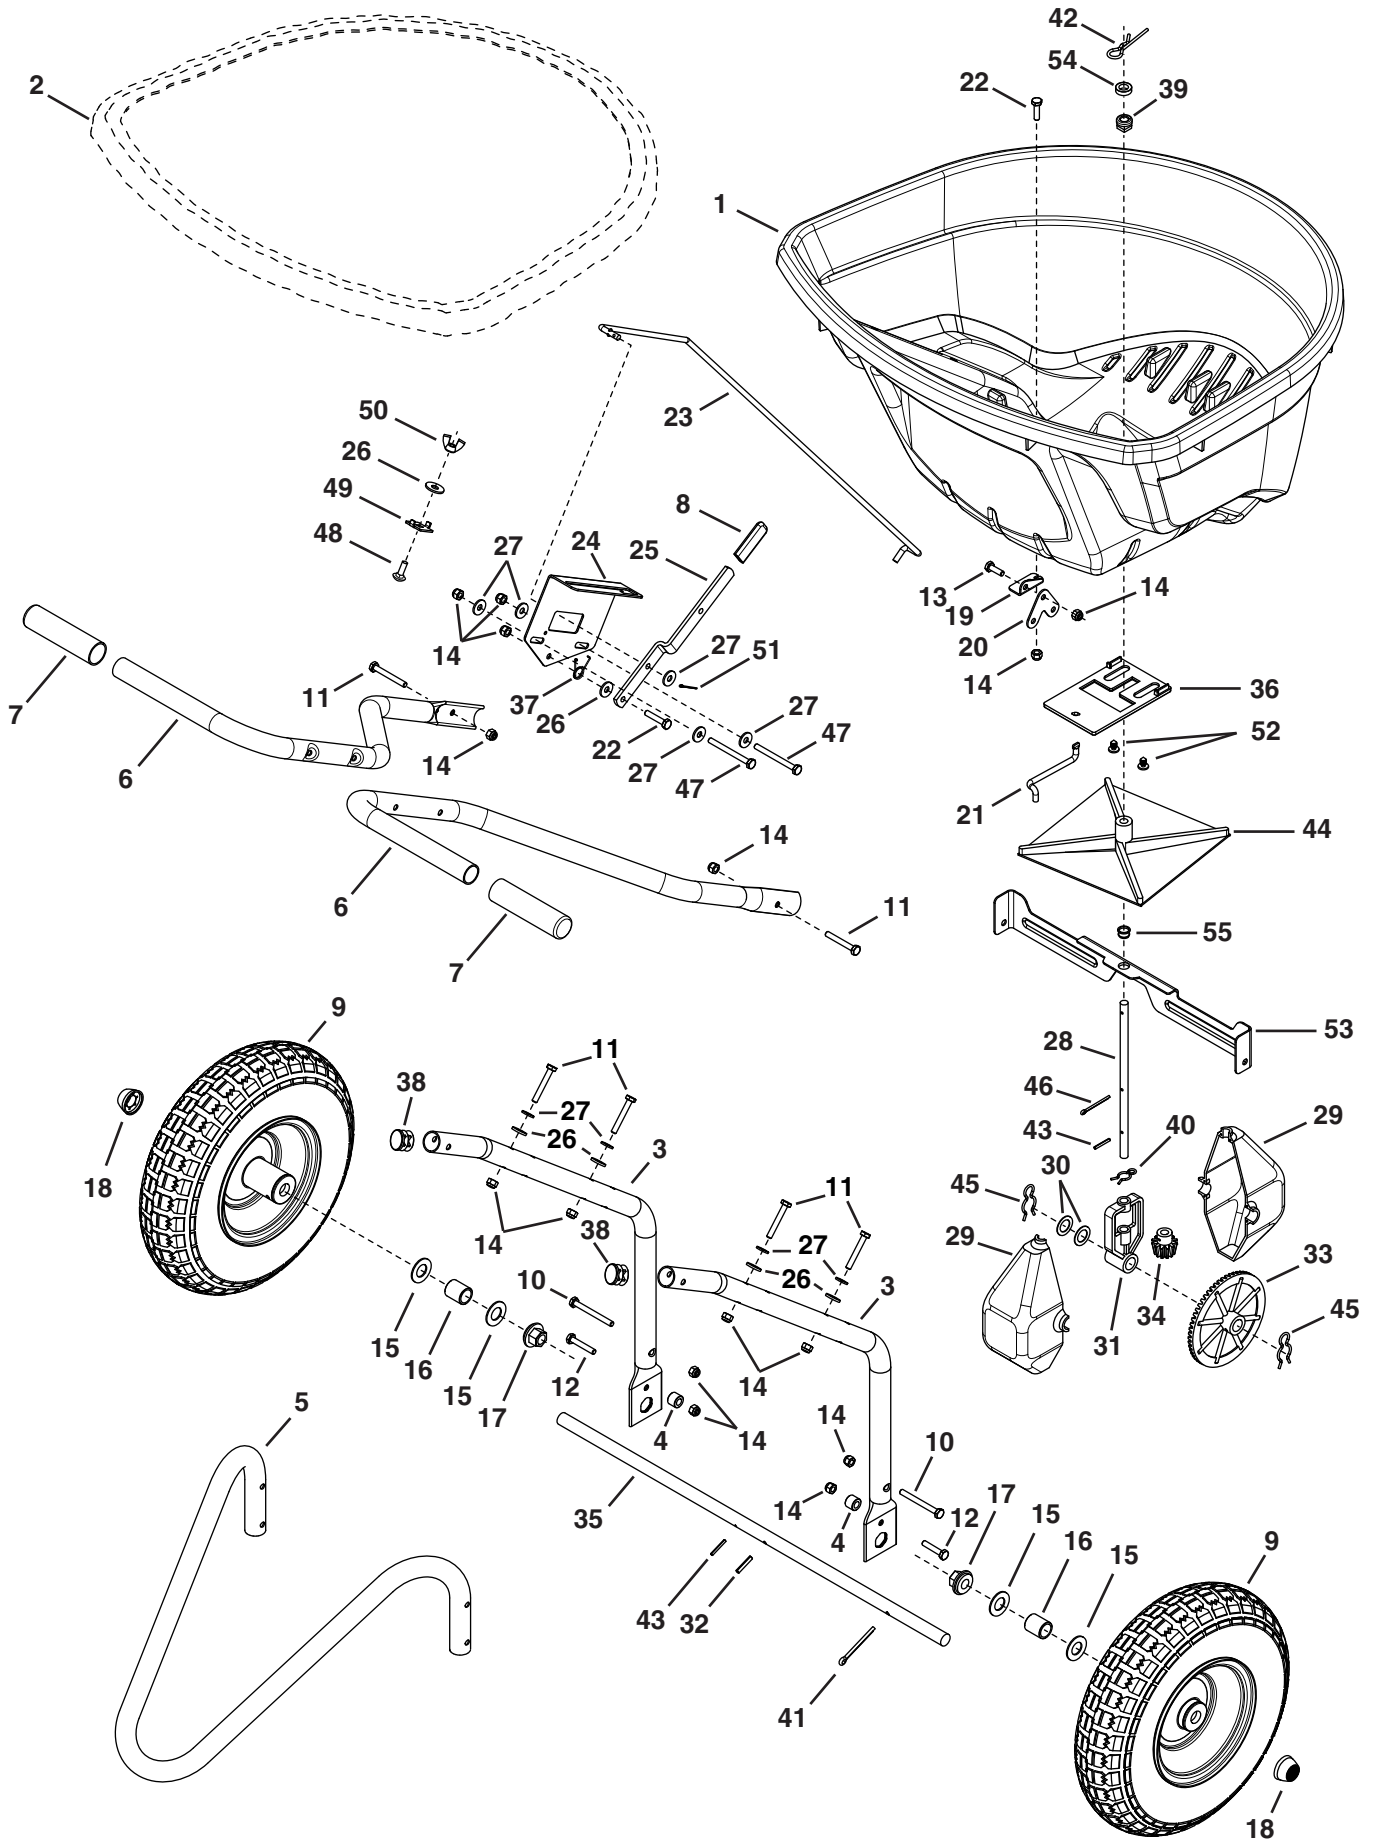

# 45-04622

# 45-04622

REF	QTY	PART NO	DESCRIPTION	REF	QTY	PART NO	DESCRIPTION
1	1	41084	Hopper	31	1	47204	Yoke, Large
2	1	41316	Hopper Cover (Optional)	32	1	43659	Pin, Spring 3/16 x 1
3	2	28383	Tube, Hopper Support	33	1	47209	Gear, Large
4	2	28325	Spacer, .31" x .56" x .438"	34	1	47205	Gear, Small
5	1	42004	Tube, Stand	35	1	26710	Axle
6	2	41924	Tube, T-Handle	36	1	42304	Plate, Flow
7	2	44482	Grip, Handle	37	1	42347	Spring, Torsion
8	1	43848	Grip, Control Arm	38	2	49449	Plug
9	2	40880	Wheel	39	1	44285	Bushing, Hopper Bottom Black
10	2	49870	Bolt, Hex 1/4-20 x 2-1/2	40	1	49898	Clip, Hairpin 5/8
11	6	1509-69	Bolt, Hex 1/4-20 x 1-3/4	41	1	46855	Pin, Cotter 3/16" x 2"
12	2	46699	Bolt, Hex 1/4-20 x 2	42	1	48934	Hairpin, Agitator
13	1	43012	Bolt, Hex 1/4-20 x 3/4	43	2	46055	Pin, Spring 1/8 x 1
14	15	47189	Nut, Hex 1/4-20 Nylock	44	1	04367	Spreader Impeller
15	4	R19212016	Washer, .6562 x 1.25 x .0598	45	2	49897	Clip, Hairpin 7/8
16	2	45280	Spacer, .64 ID x .88 OD x .625	46	1	43093	Pin, Cotter 1/8 x 1-1/2
17	2	45279	Bearing, Flange	47	2	43796	Bolt, Hex 1/4-20 x 2-3/4
18	2	48499B	Hub Cap	48	1	44950	Bolt, Carriage 1/4-20 x 3/4
19	1	27276	Bracket, Drive Link Mount	49	1	24858	Adjustable Stop
20	1	27277	Bracket, Drive Link	50	1	47141	Nut, Nylon Wing 1/4-20
21	1	41929	Rod, Drive Link	51	1	44101	Pin, Cotter 3/32 x 3/4
22	2	43661	Bolt, Hex 1/4-20 x 1	52	2	48402	Plug, 1/4" (Christmas Tree)
23	1	41928	Rod, Flow Control	53	1	27313	Cross Brace
24	1	27322	Bracket, Flow Control	54	1	23625	Spacer
25	1	24856	Arm, Flow Control	55	1	42839	Bushing, 3/8" Plastic
26	6	1543-69	Washer, Nylon .3281 x .75	56	1	68881	Transmission Assembly - not shown (includes 28, 29, 30, 31, 32, 33, 34, 35, 40, 43, & 45)
27	9	43088	Washer, 1/4 Std .312 x .734				
28	1	28390	Shaft, Spreader				
29	2	47212	Housing, Large Gear		1	45364	Owner's Manual
30	2	44125	Washer, .625 x 1.0 x .03				