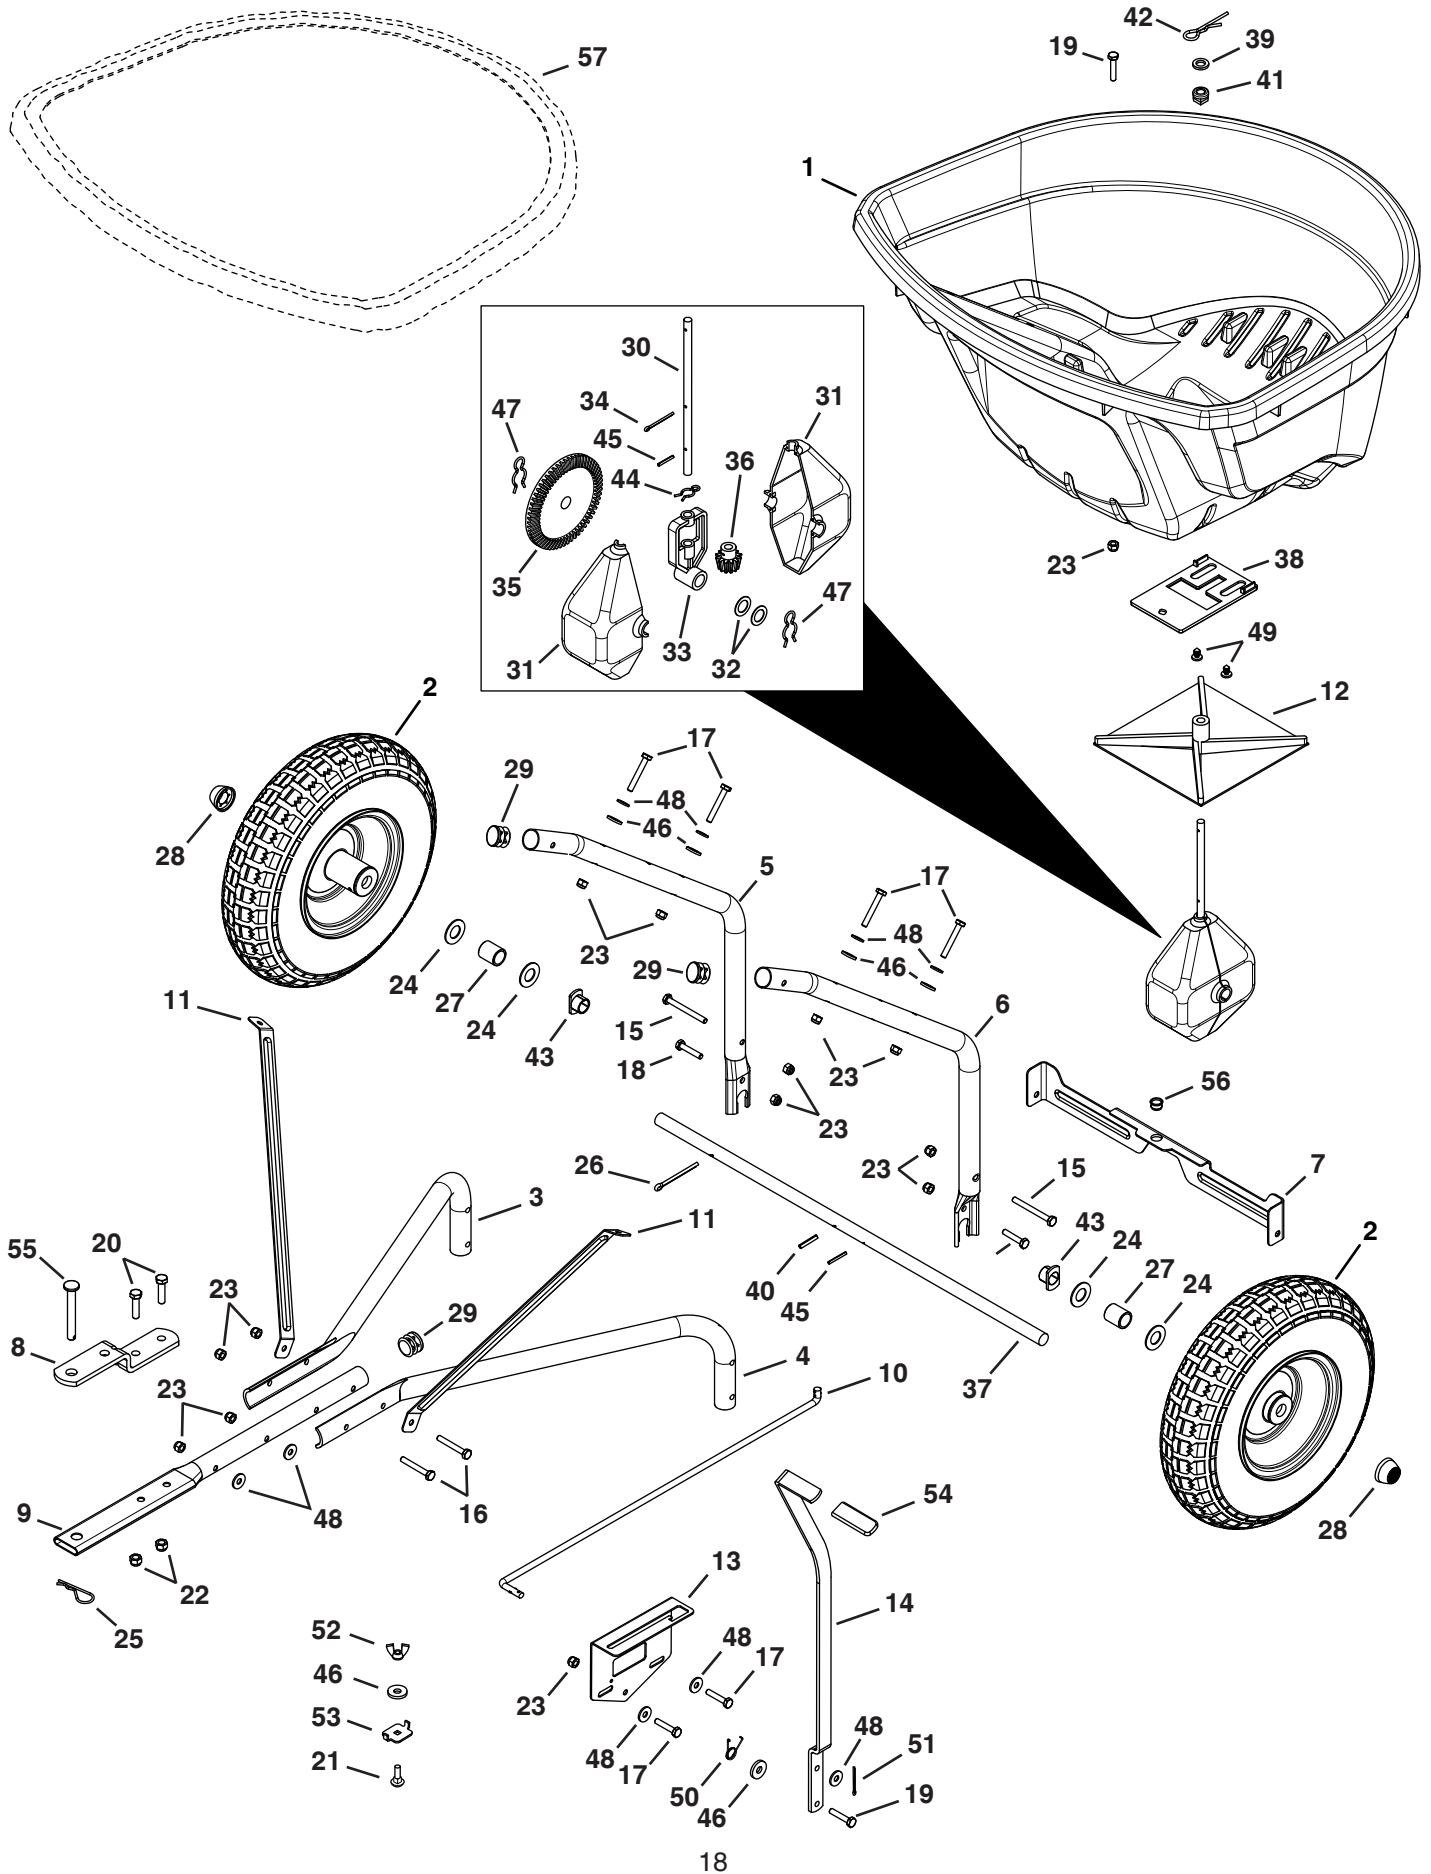

REPAIR PARTS FOR 45-04631 130 LB. TOW SPREADER

REPAIR PARTS FOR 45-04631 130 LB. TOW SPREADER

REF	QTY	PART NO	DESCRIPTION	REF	QTY	PART NO	DESCRIPTION
1	1	41084	Hopper	30	1	26711	Shaft, Spreader
2	2	40880	Wheel	31	2	47212	Housing, Large Gear
3	1	42009	Tube, Hitch Support	32	2	44125	Washer, .625 x 1.0 x .03
4	1	42008	Tube, Hitch Support	33	1	47204	Yoke, Large
5	1	42311	Tube, Hopper Support	34	1	43093	Cotter Pin, 1/8 x 1-1/2
6	1	42312	Tube, Hopper Support	35	1	47209	Gear, Large (Cast)
7	1	27313	Cross Brace	36	1	47205	Gear, Small (Cast)
8	1	23687	Bracket, Hitch	37	1	26710	Axle
9	1	41937	Tube, Hitch	38	1	42304	Plate, Flow
10	1	41930	Rod, Flow Control	39	1	23625	Spacer
11	2	27312	Brace, Hopper	40	1	43659	Pin, Spring, 3/16 x 1
12	1	04367	Spreader Impeller	41	1	44285	Bushing, Hopper Bottom Black
13	1	27322	Bracket, Flow Control Mount	42	1	48934	Hairpin, Agitator
14	1	27314	Arm, Flow Control	43	2	40315	Bearing, Flat Sided Flange
15	2	49870	Bolt, Hex 1/4-20 x 2-1/2	44	1	49898	Clip, Hairpin 5/8
16	2	46699	Bolt, Hex 1/4-20 x 2	45	2	46055	Pin, Spring 1/8 x 1
17	6	1509-69	Bolt, Hex 1/4-20 x 1-3/4	46	6	1543-69	Washer, Nylon .3281 x .75
18	2	43648	Bolt, Hex 1/4-20 x 1-1/2	47	2	49897	Clip, Hairpin 7/8
19	2	43661	Bolt, Hex 1/4-20 x 1	48	9	43088	Washer, 1/4 Std .312 x .734
20	2	43840	Bolt, Hex 5/16-18 x 1-1/4	49	2	48402	Plug, 1/4"
21	1	44950	Bolt, Carriage 1/4-20 x 3/4	50	1	42347	Spring, Torsion
22	2	47810	Nut, Hex 5/16-18 Nylock	51	1	44101	Pin, Cotter 3/32 X 3/4
23	14	47189	Nut, Hex 1/4-20 Nylock	52	1	47141	Nut, Wing 1/4-20
24	4	R19212016	Washer, .6562 x 1.25 x .0598	53	1	24858	Stop, Adjustable
25	1	43343	Pin, Hair Cotter 3/32 x 2-5/16	54	1	43848	Grip
26	1	46855	Pin, Cotter 3/16 x 2	55	1	47623	Pin, Hitch 3/8" x 3" Flat Hd
27	2	48857	Spacer, .64 ID x .84 OD x 1.00	56	1	741-0475	Bushing, 3/8" Plastic
28	2	48499B	Hub Cap	57	1	41316	Vinyl Cover (optional)
29	3	49449	Plug, 1" Tube		1	42313	Owners Manual