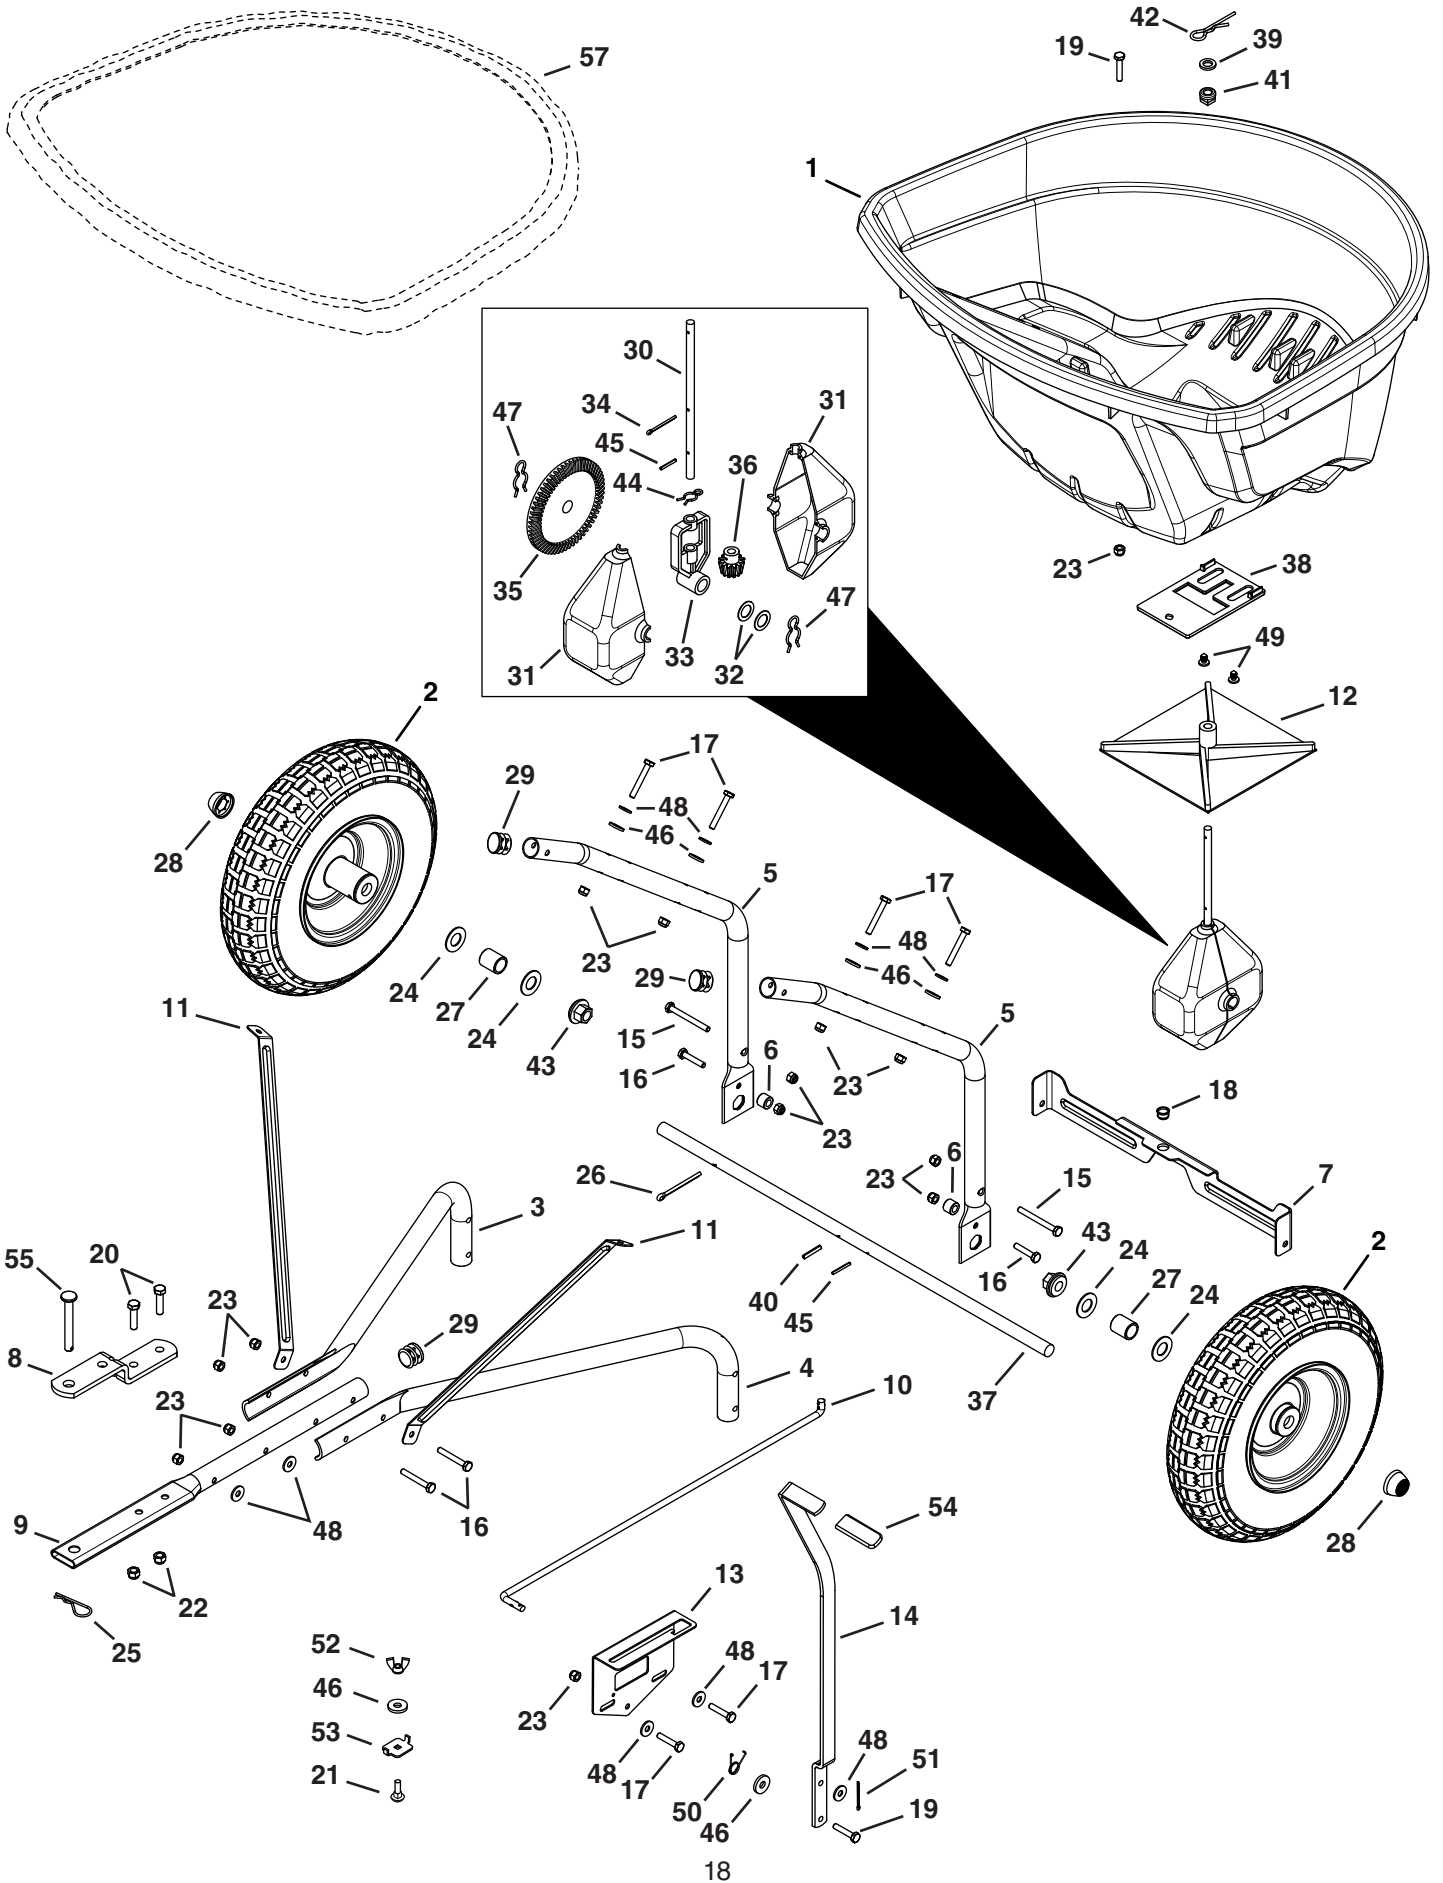

REPAIR PARTS FOR 45-04632 130 LB. TOW SPREADER

REPAIR PARTS FOR 45-04632 130 LB. TOW SPREADER

REF	QTY	PART NO	DESCRIPTION	REF	QTY	PART NO	DESCRIPTION
1	1	41084	Hopper	31	2	47212	Housing, Large Gear
2	2	40880	Wheel	32	2	44125	Washer, .625 x 1.0 x .03
3	1	42009	Tube, Hitch Support	33	1	47204	Yoke, Large
4	1	42008	Tube, Hitch Support	34	1	43093	Cotter Pin, 1/8 x 1-1/2
5	2	28383	Tube, Hopper Support	35	1	47209	Gear, Large (Cast)
6	2	28325	Spacer, .31 ID x .56 OD x .438	36	1	47205	Gear, Small (Cast)
7	1	27313	Cross Brace	37	1	26710	Axle
8	1	23687	Bracket, Hitch	38	1	42304	Plate, Flow
9	1	41937	Tube, Hitch	39	1	23625	Spacer
10	1	41930	Rod, Flow Control	40	1	43659	Pin, Spring, 3/16 x 1
11	2	28329	Brace, Hopper	41	1	44285	Bushing, Hopper Bottom Black
12	1	04367	Spreader Impeller	42	1	48934	Hairpin, Agitator
13	1	27322	Bracket, Flow Control Mount	43	2	45279	Hex bushing Flange
14	1	27314	Arm, Flow Control	44	1	49898	Clip, Hairpin 5/8
15	2	49870	Bolt, Hex 1/4-20 x 2-1/2	45	2	46055	Pin, Spring 1/8 x 1
16	4	46699	Bolt, Hex 1/4-20 x 2	46	6	1543-69	Washer, Nylon .3281 x .75
17	6	1509-69	Bolt, Hex 1/4-20 x 1-3/4	47	2	49897	Clip, Hairpin 7/8
18	1	42839	Bushing, 3/8" Plastic	48	9	43088	Washer, 1/4 Std .312 x .734
19	2	43661	Bolt, Hex 1/4-20 x 1	49	2	48402	Plug, 1/4"
20	2	43840	Bolt, Hex 5/16-18 x 1-1/4	50	1	42347	Spring, Torsion
21	1	44950	Bolt, Carriage 1/4-20 x 3/4	51	1	44101	Pin, Cotter 3/32 X 3/4
22	2	47810	Nut, Hex 5/16-18 Nylock	52	1	47141	Nut, Wing 1/4-20
23	14	47189	Nut, Hex 1/4-20 Nylock	53	1	24858	Stop, Adjustable
24	4	R19212016	Washer, .6562 x 1.25 x .0598	54	1	43848	Grip
25	1	43343	Pin, Hair Cotter 3/32 x 2-5/16	55	1	47623	Pin, Hitch 3/8" x 3" Flat Hd
26	1	46855	Pin, Cotter 3/16 x 2	56	1	68881	Transmission Assembly - not shown (includes 30, 31, 32, 33, 35, 36, 37, 40, 44, 45, & 47)
27	2	45280	Spacer, .64 ID x .88 OD x .625				
28	2	48499B	Hub Cap				
29	3	49449	Plug, 1" Tube	57	1	41316	Vinyl Cover (optional)
30	1	28390	Shaft, Spreader		1	45365	Owners Manual