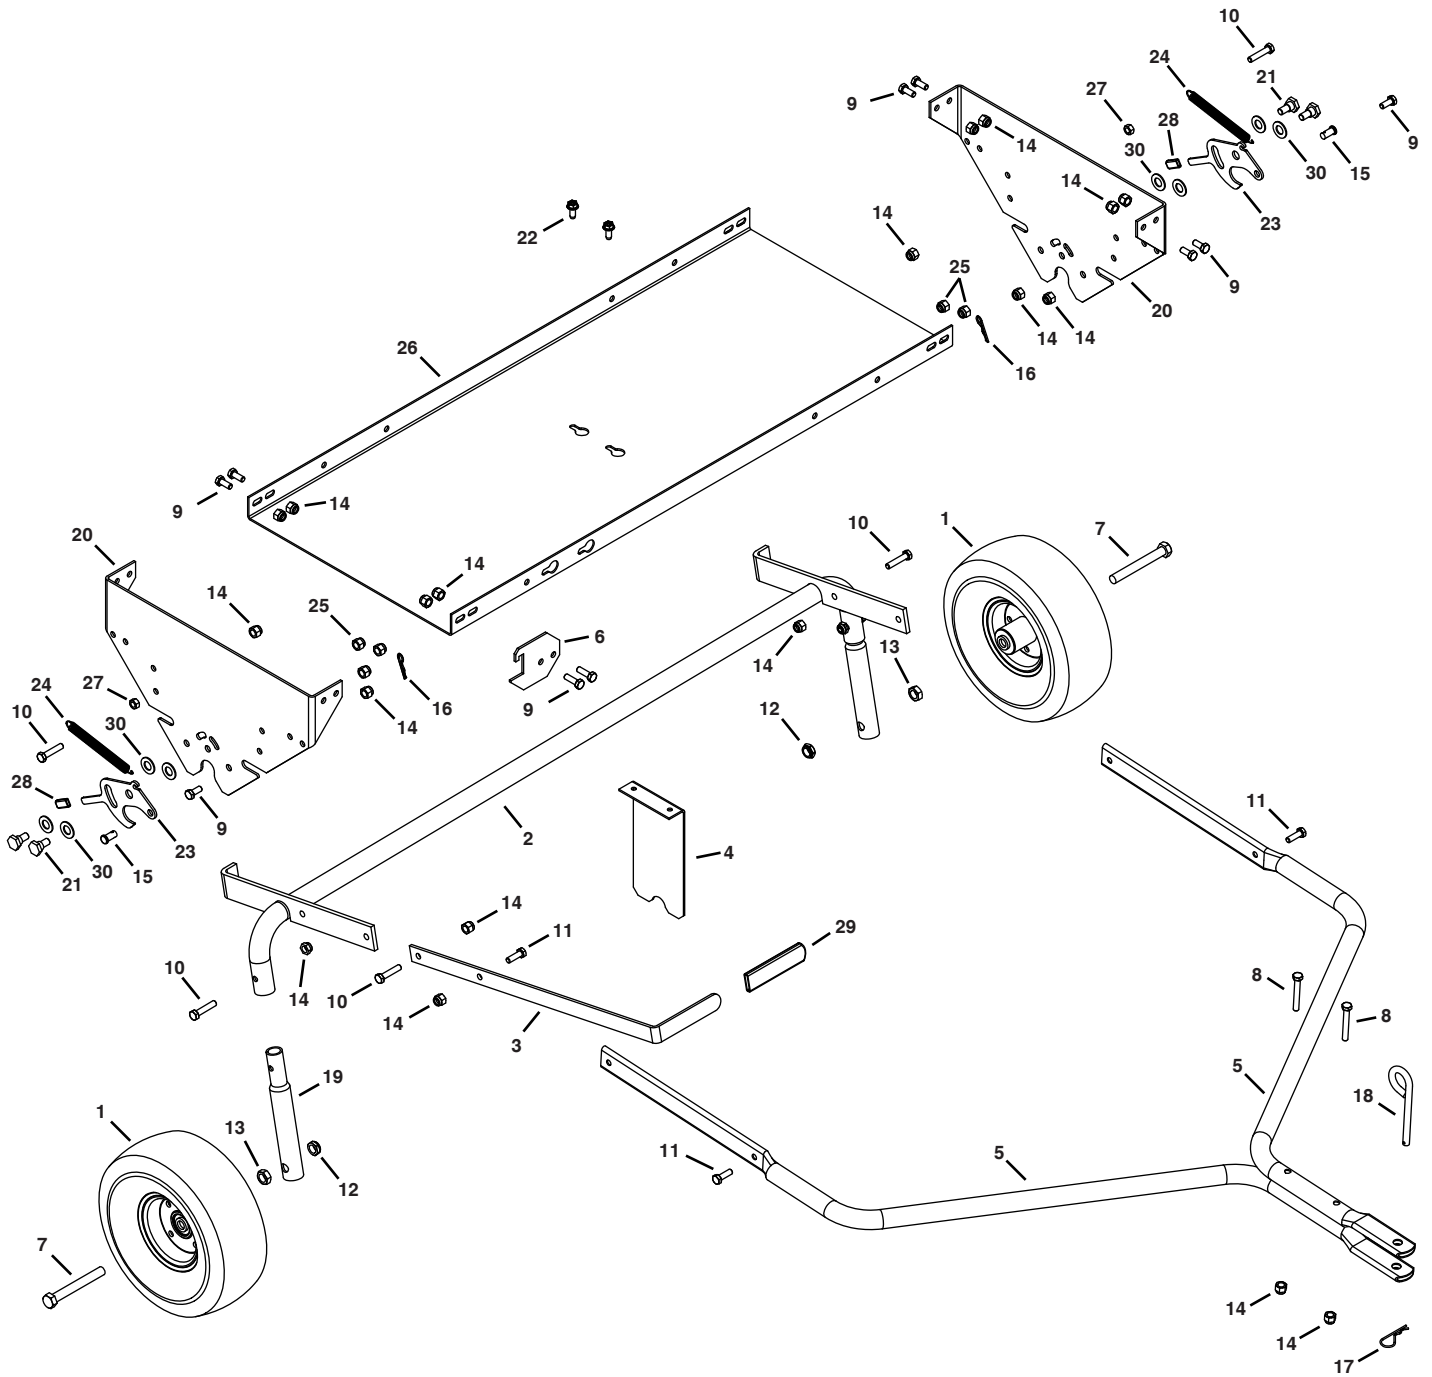

# REPAIR PARTS FOR 45-04731 SMARTLINK PLATFORM

# REPAIR PARTS FOR 45-04731 SMARTLINK PLATFORM

REF	QTY	PART NO	DESCRIPTION	REF	QTY	PART NO	DESCRIPTION
1	2	46503	Wheel (gray color)	17	1	43343	Hair Cotter Pin, 3/32 x 2-5/16"
2	1	67204	Lift Tube Assembly	18	1	23353	Hitch Pin, 3/8 x 3"
3	1	26360	Transport Handle Bar	19	2	41507	Lower Lift Tube
4	1	26345	Center Brace	20	2	26359	End Plate
5	2	41211	Hitch Tube	21	4	48106	Shoulder Bolt, 3/8-16 x .9"
6	1	26288	Lift Handle Catch	22	2	47630	Hex Bolt, 5/16-18 x 3/4" (Thd.)
7	2	45100	Hex Bolt, 1/2-13 x 4"	23	2	26289	Axle Retainer
8	2	44292	Hex Bolt, 5/16-18 x 2-1/2"	24	2	HA24298	Return Spring
9	8	43182	Hex Bolt, 5/16-18 x 3/4"	25	4	HA21362	Nylock Nut, 3/8-16
10	6	43085	Hex Bolt, 5/16-18 x 1-1/2"	26	1	26358	Tray
11	3	43063	Hex Bolt, 5/16-18 x 1"	27	2	43083	Hex Nut, 5/16-18
12	2	48115	Nylock Jam Nut, 1/2-13	28	2	40776	Grip (Small)
13	2	43019	Jam Nut, 1/2-13	29	1	46831	Grip
14	19	47810	Nylock Nut, 5/16-18	30	8	R19171616	Washer, .5312 x 1 x .0598
15	2	44044	Clevis Pin, 3/8 x 3/4"		1	41506	Owners Manual
16	2	47134	Hair Cotter Pin, .08 x 1.58"				