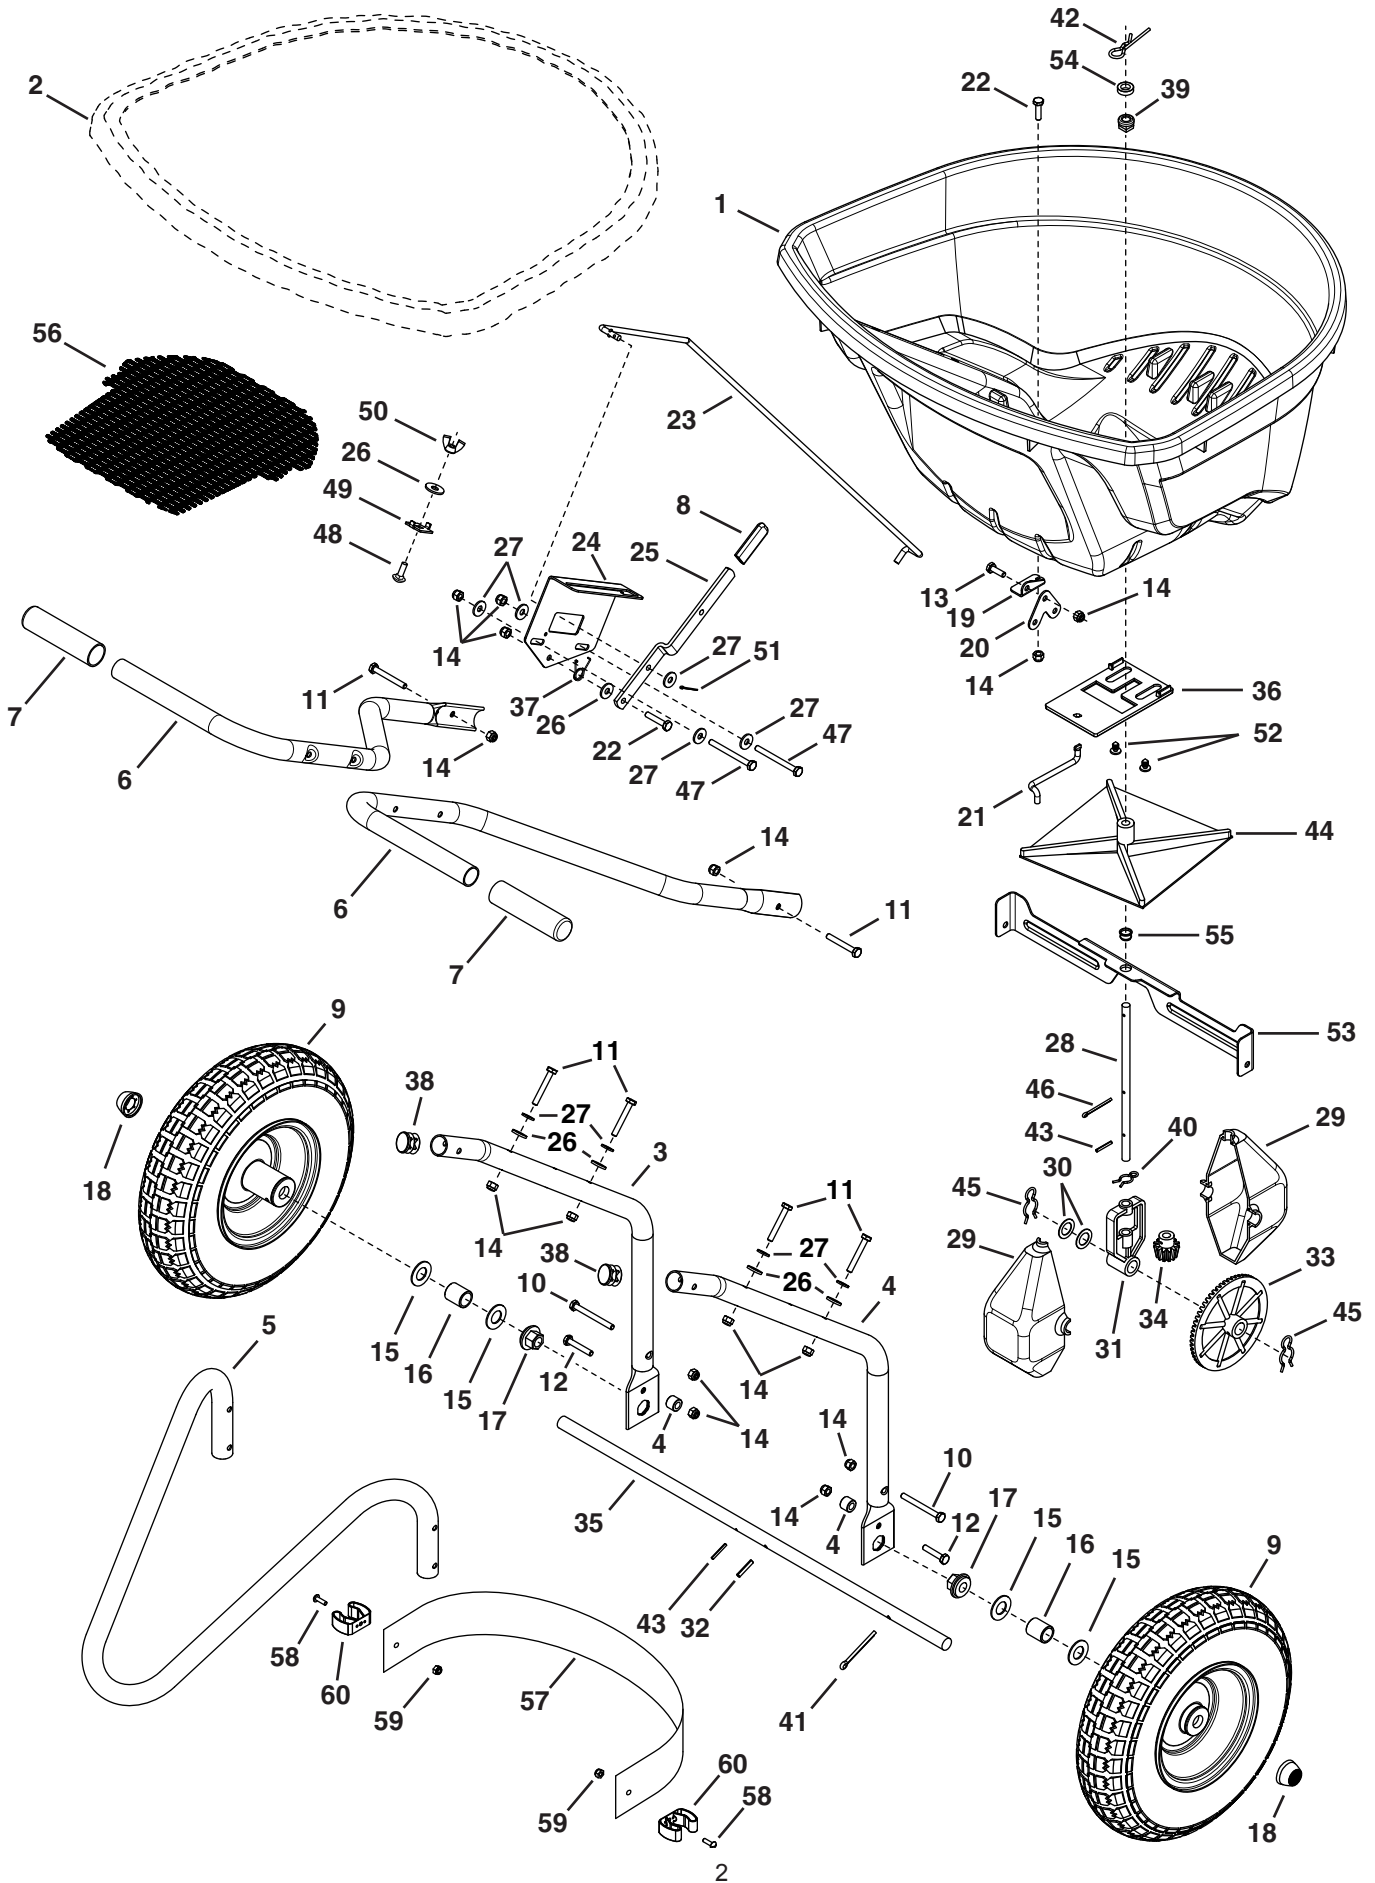

# 45-05021

# 45-05021

REF	QTY	PART NO	DESCRIPTION	REF	QTY	PART NO	DESCRIPTION
1	1	41084	Hopper	32	1	43659	Pin, Spring 3/16 x 1
2	1	41316	Hopper Cover	33	1	47209	Gear, Large
3	2	42311	Tube, Hopper Support	34	1	47205	Gear, Small
4	2	28325	Spacer, .31" x .56" x .438"	35	1	26710	Axle
5	1	42004	Tube, Stand	36	1	42304	Plate, Flow
6	2	41924	Tube, T-Handle	37	1	42347	Spring, Torsion
7	2	44482	Grip, Handle	38	2	49449	Plug
8	1	43848	Grip, Control Arm	39	1	44285	Bushing, Hopper Bottom Black
9	2	40880	Wheel	40	1	49898	Clip, Hairpin 5/8
10	2	49870	Bolt, Hex 1/4-20 x 2-1/2	41	1	46855	Pin, Cotter 3/16" x 2"
11	6	1509-69	Bolt, Hex 1/4-20 x 1-3/4	42	1	48934	Hairpin, Agitator
12	2	46699	Bolt, Hex 1/4-20 x 2	43	2	46055	Pin, Spring 1/8 x 1
13	1	43012	Bolt, Hex 1/4-20 x 3/4	44	1	04367	Spreader Impeller
14	15	47189	Nut, Hex 1/4-20 Nylock	45	2	49897	Clip, Hairpin 7/8
15	4	R19212016	Washer, .6562 x 1.25 x .0598	46	1	43093	Pin, Cotter 1/8 x 1-1/2
16	2	45280	Spacer, .64 ID x .88 OD x .625	47	2	43796	Bolt, Hex 1/4-20 x 2-3/4
17	2	45279	Bearing, Flange	48	1	44950	Bolt, Carriage 1/4-20 x 3/4
18	2	48499B	Hub Cap	49	1	24858	Adjustable Stop
19	1	27276	Bracket, Drive Link Mount	50	1	47141	Nut, Nylon Wing 1/4-20
20	1	27277	Bracket, Drive Link	51	1	44101	Pin, Cotter 3/32 x 3/4
21	1	41929	Rod, Drive Link	52	2	48402	Plug, 1/4" (Christmas Tree)
22	2	43661	Bolt, Hex 1/4-20 x 1	53	1	27313	Cross Brace
23	1	41928	Rod, Flow Control	54	1	23625	Spacer
24	1	27322	Bracket, Flow Control	55	1	42839	Bushing, 3/8" Plastic
25	1	24856	Arm, Flow Control	56	1	27278	Hopper Grate
26	6	1543-69	Washer, Nylon .3281 x .75	57	1	42786	Salt Deflector
27	9	43088	Washer, 1/4 Std .312 x .734	58	2	43346	Bolt, Slot 10-32 x 5/8"
28	1	28390	Shaft, Spreader	59	2	43662	SEMS Nut, 10-32
29	2	47212	Housing, Large Gear	60	2	42784	Plastic Coated Clip
30	2	44125	Washer, .625 x 1.0 x .03		1	45367	Owner's Manual
31	1	47204	Yoke, Large				