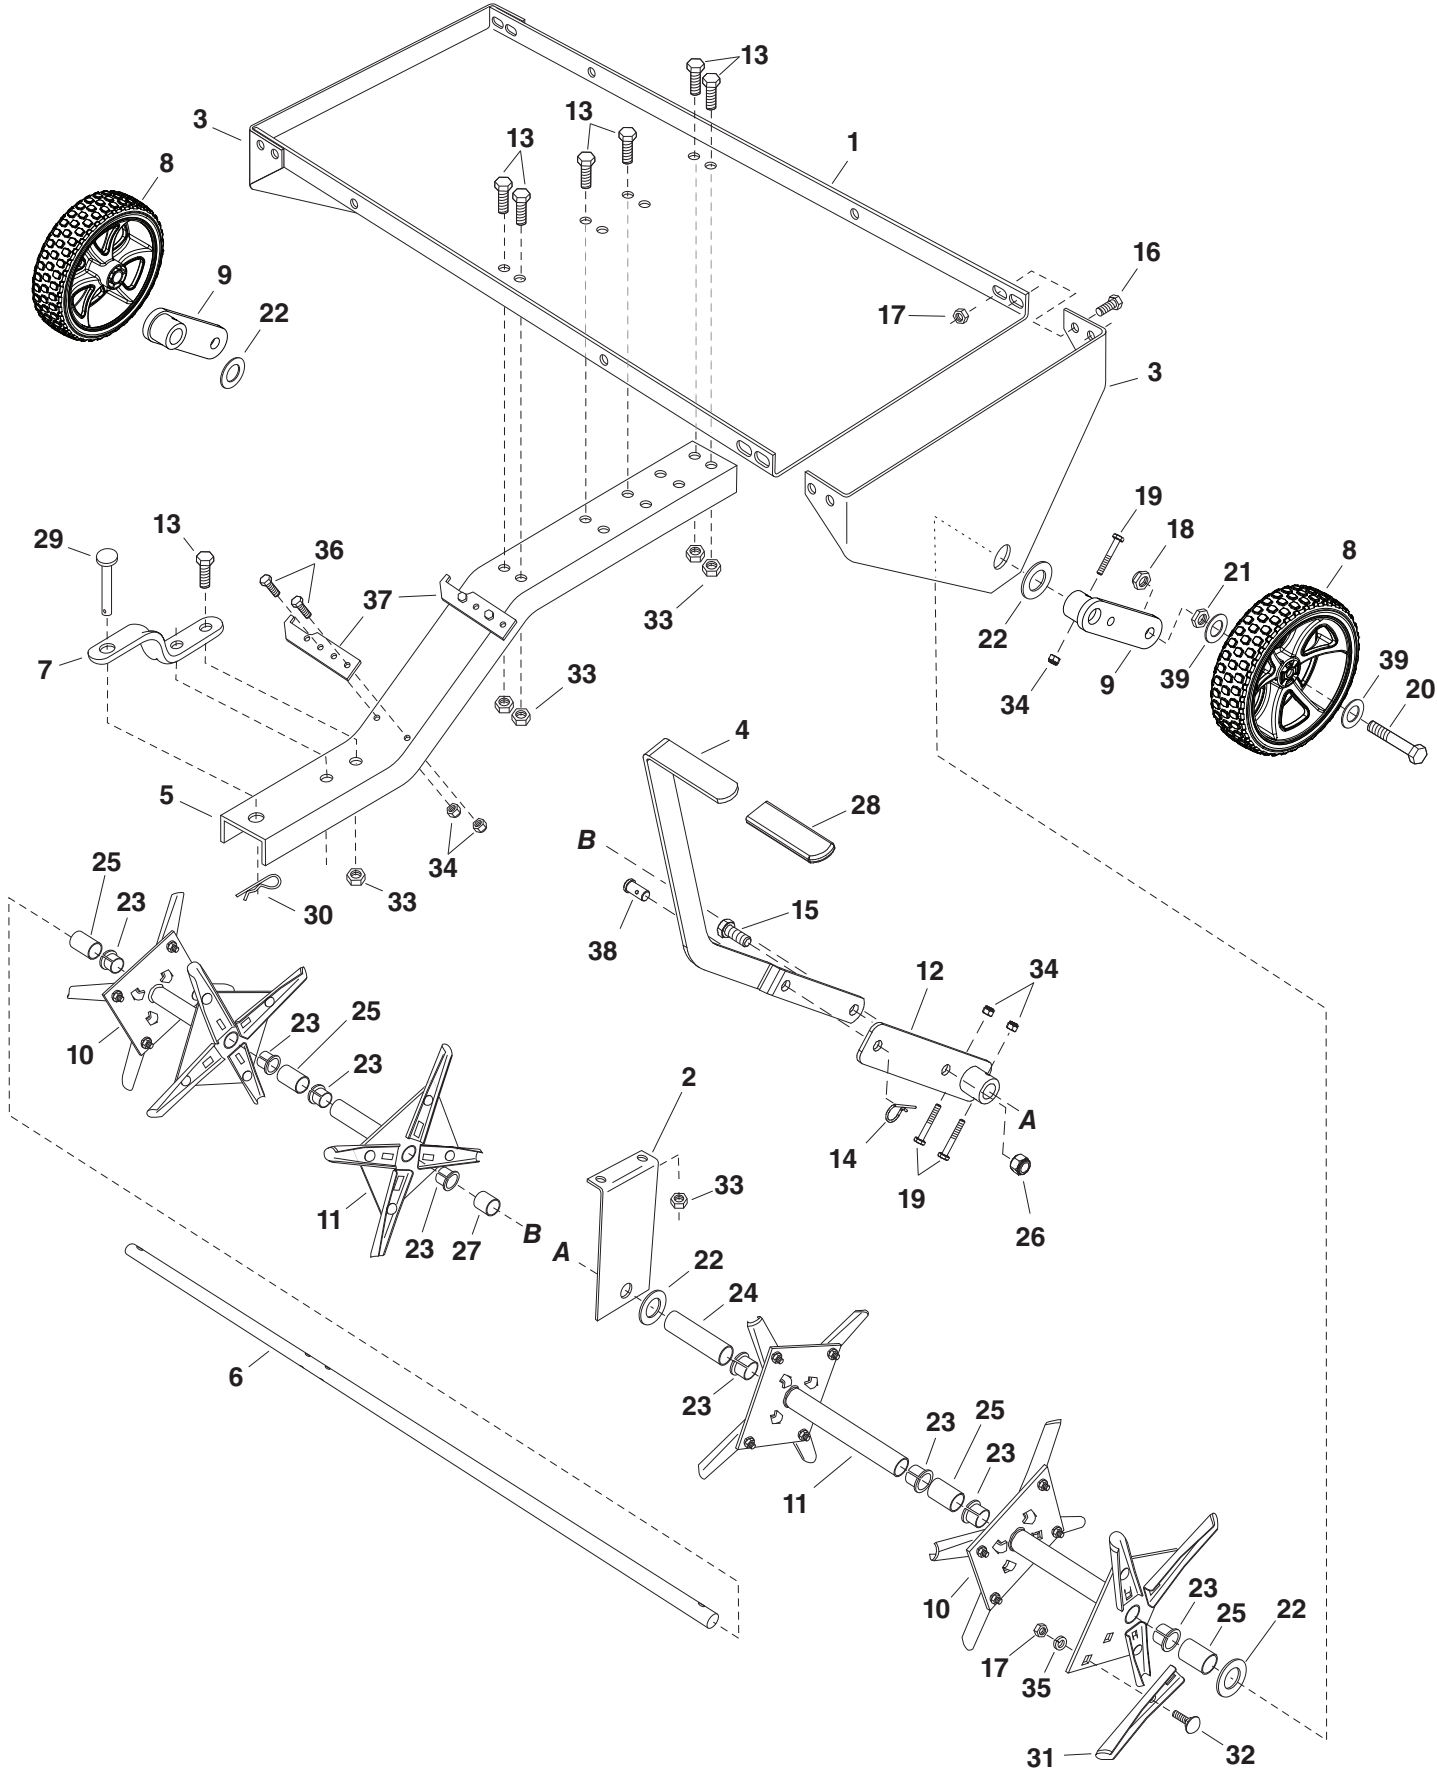

REPAIR PARTS FOR 40" PLUG AERATOR MODEL 45-0518

REPAIR PARTS FOR 40" PLUG AERATOR MODEL 45-0518

REF	PART NO	QTY	DESCRIPTION	REF	PART NO	QTY	DESCRIPTION
1	25853	1	Tray	21	43019	2	Hex Jam Nut, 1/2-13 Thd.
2	24623	1	Middle Brace	22	43009	4	Flat Washer, 3/4"
3	24619	2	End Plate	23	42953	8	Split Bearing, 3/4"
4	25664	1	Lift Handle	24	45151	1	Spacer, 3.70" Long
5	25800	1	Tongue	25	44494	4	Spacer, 1.33" Long
6	25801	1	Shaft	26	41657	1	Hex Nylock Nut 1/2"
7	23687	1	Hitch Bracket	27	44500	1	Spacer, 1.00" Long
8	41863	2	Wheel	28	43943	1	Grip
9	68589	2	Wheel Bracket Assembly	29	47623	1	Hitch Pin, 3/8" Flat Head
10	63929	2	Spool Assembly (Double)	30	43343	1	Hair Cotter Pin, 3/32"
11	63930	2	Spool Assembly (Single)	31	24924	24	Knife, Aerator
12	65336	1	Lift Bracket Assembly	32	43080	24	Carriage Bolt, 5/16-18 x 3/4"
13	43001	8	Hex Bolt, 3/8-16 x 1" Long	33	HA21362	8	Hex Nylock Nut 3/8"
14	43055	1	Hairpin, 3/32 x 1.8	34	47189	8	Hex Nylock Nut 1/4"
15	43351	1	Hex Bolt, 1/2-13 x 1-1/4" Long	35	43086	24	Lockwasher 5/16"
16	43182	8	Hex Bolt, 5/16-18 x 3/4" Long	36	43012	4	Hex Bolt, 1/4-20 x 3/4" Long
17	47810	32	Hex Nylock Nut 5/16"	37	25665	2	Lift Stop Bracket
18	48115	2	Hex Nylock Jam Nut 1/2"	38	42842	1	Clevis Pin
19	1509-69	4	Hex Bolt, 1/4-20 x 1-3/4" Long	39	R19171616	4	Washer, .531" x 1" x .059"
20	46526	2	Hex Bolt, 1/2-13 x 3-1/2" Long		28158	1	Owners Manual