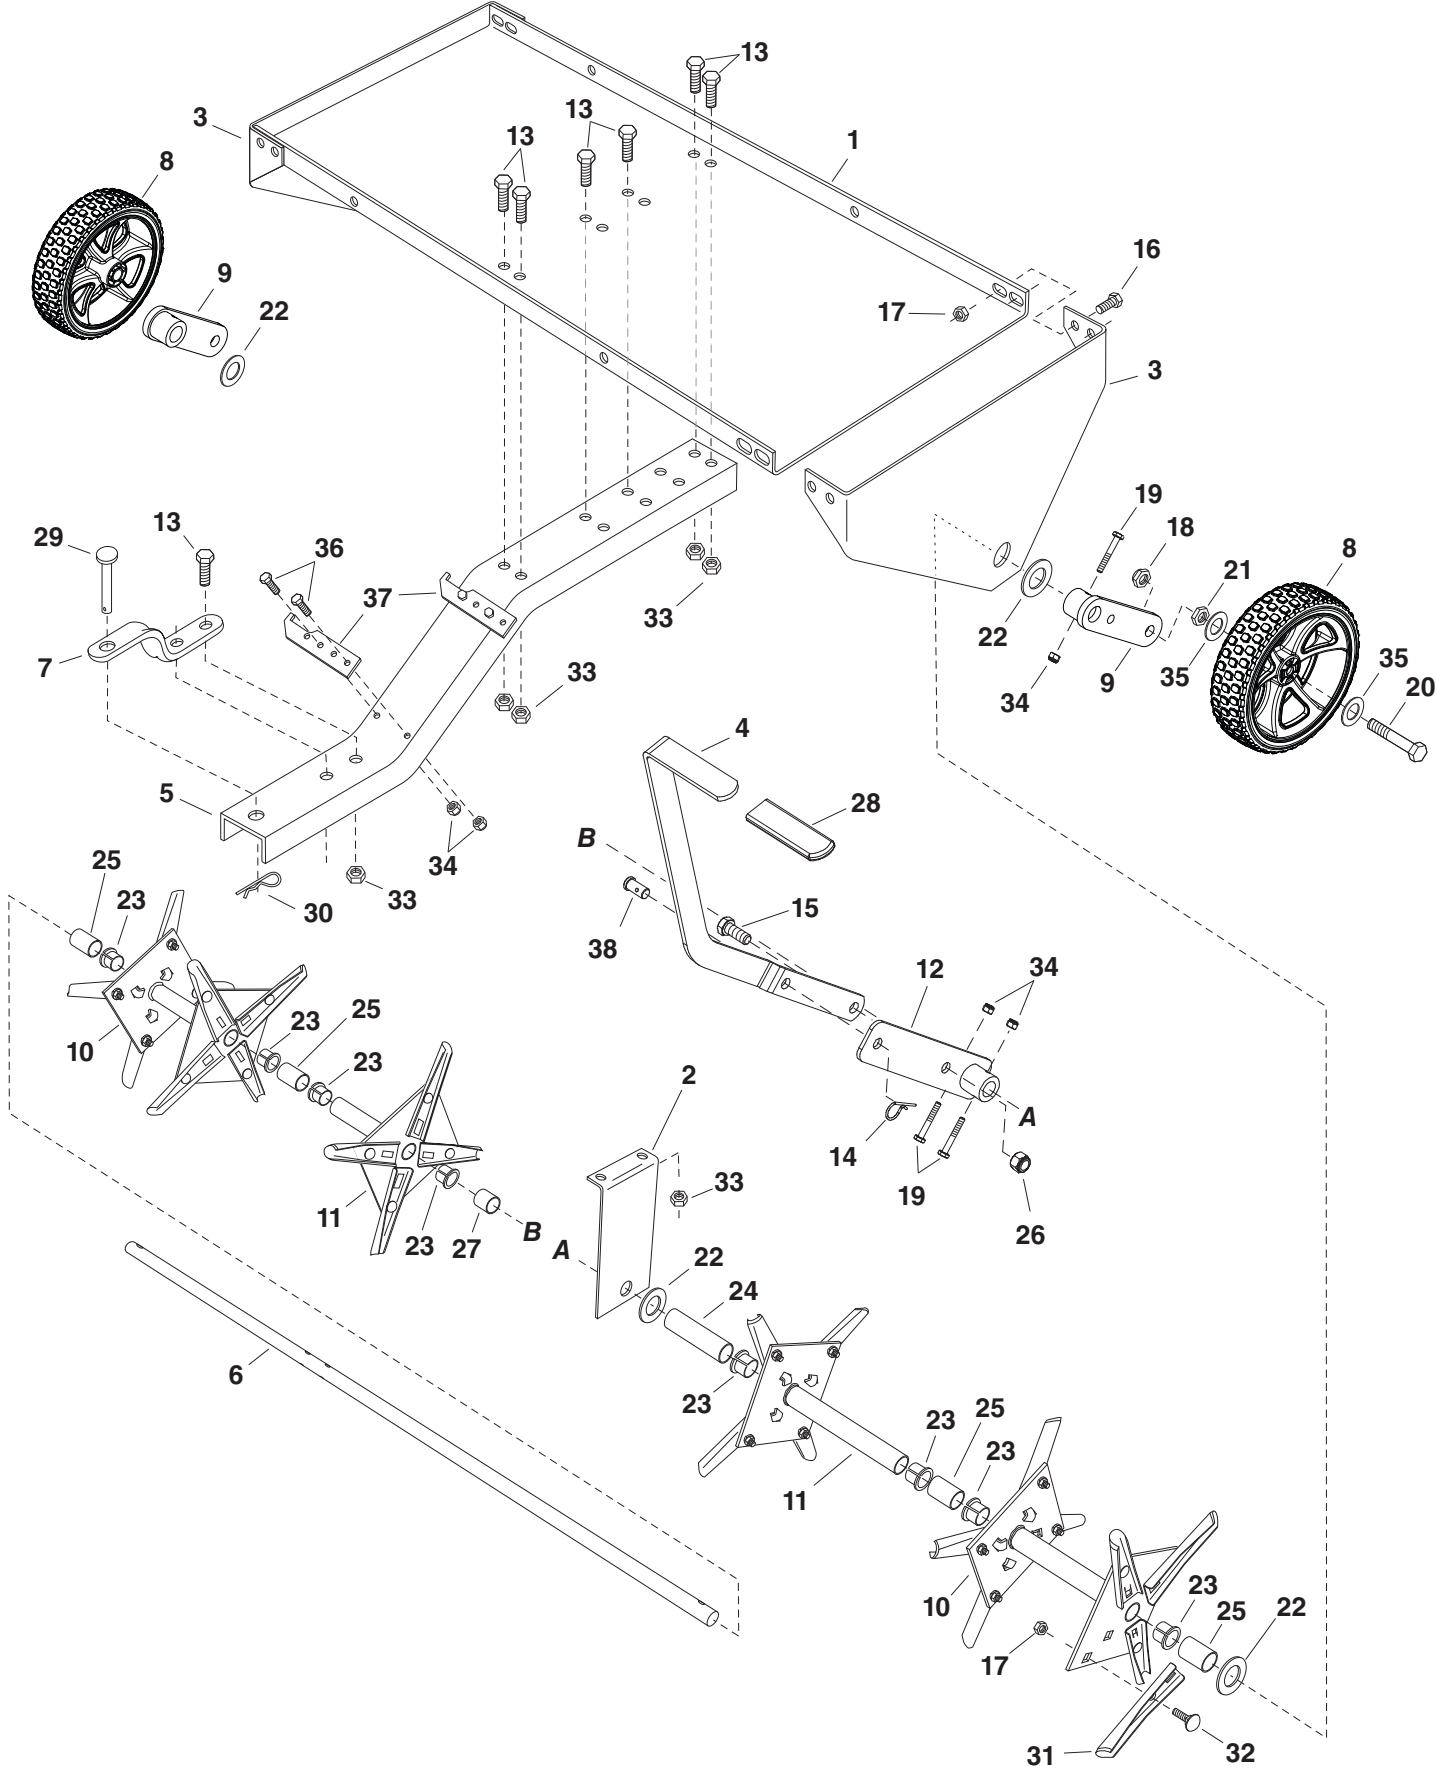

REPAIR PARTS FOR 40" PLUG AERATOR MODEL 45-0518

REPAIR PARTS FOR 40" PLUG AERATOR MODEL 45-0518

REF	PART NO	QTY	DESCRIPTION	REF	PART NO	QTY	DESCRIPTION
1	25853	1	Tray	21	43019	2	Hex Jam Nut, 1/2-13 Thd.
2	24623	1	Middle Brace	22	43009	4	Flat Washer, 3/4"
3	24619	2	End Plate	23	42953	8	Split Bearing, 3/4"
4	25664	1	Lift Handle	24	45151	1	Spacer, 3.70" Long
5	25800	1	Tongue	25	44494	4	Spacer, 1.33" Long
6	25801	1	Shaft	26	41657	1	Hex Nylock Nut 1/2"
7	23687	1	Hitch Bracket	27	44500	1	Spacer, 1.00" Long
8	41863	2	Wheel	28	43943	1	Grip
9	68589	2	Wheel Bracket Assembly	29	47623	1	Hitch Pin, 3/8" Flat Head
10	63929	2	Spool Assembly (Double)	30	43343	1	Hair Cotter Pin, 3/32"
11	63930	2	Spool Assembly (Single)	31	24924	24	Knife, Aerator
12	65336	1	Lift Bracket Assembly	32	43080	24	Carriage Bolt, 5/16-18 x 3/4"
13	43001	8	Hex Bolt, 3/8-16 x 1" Long	33	HA21362	8	Hex Nylock Nut 3/8"
14	43055	1	Hairpin, 3/32 x 1.8	34	47189	8	Hex Nylock Nut 1/4"
15	43351	1	Hex Bolt, 1/2-13 x 1-1/4" Long	35	R19171616	4	Washer, .531" x 1" x .059"
16	43182	8	Hex Bolt, 5/16-18 x 3/4" Long	36	43012	4	Hex Bolt, 1/4-20 x 3/4" Long
17	47810	32	Hex Nylock Nut 5/16"	37	25665	2	Lift Stop Bracket
18	48115	2	Hex Nylock Jam Nut 1/2"	38	42842	1	Clevis Pin
19	1509-69	4	Hex Bolt, 1/4-20 x 1-3/4" Long		45688	1	Owners Manual
20	46526	2	Hex Bolt, 1/2-13 x 3-1/2" Long				