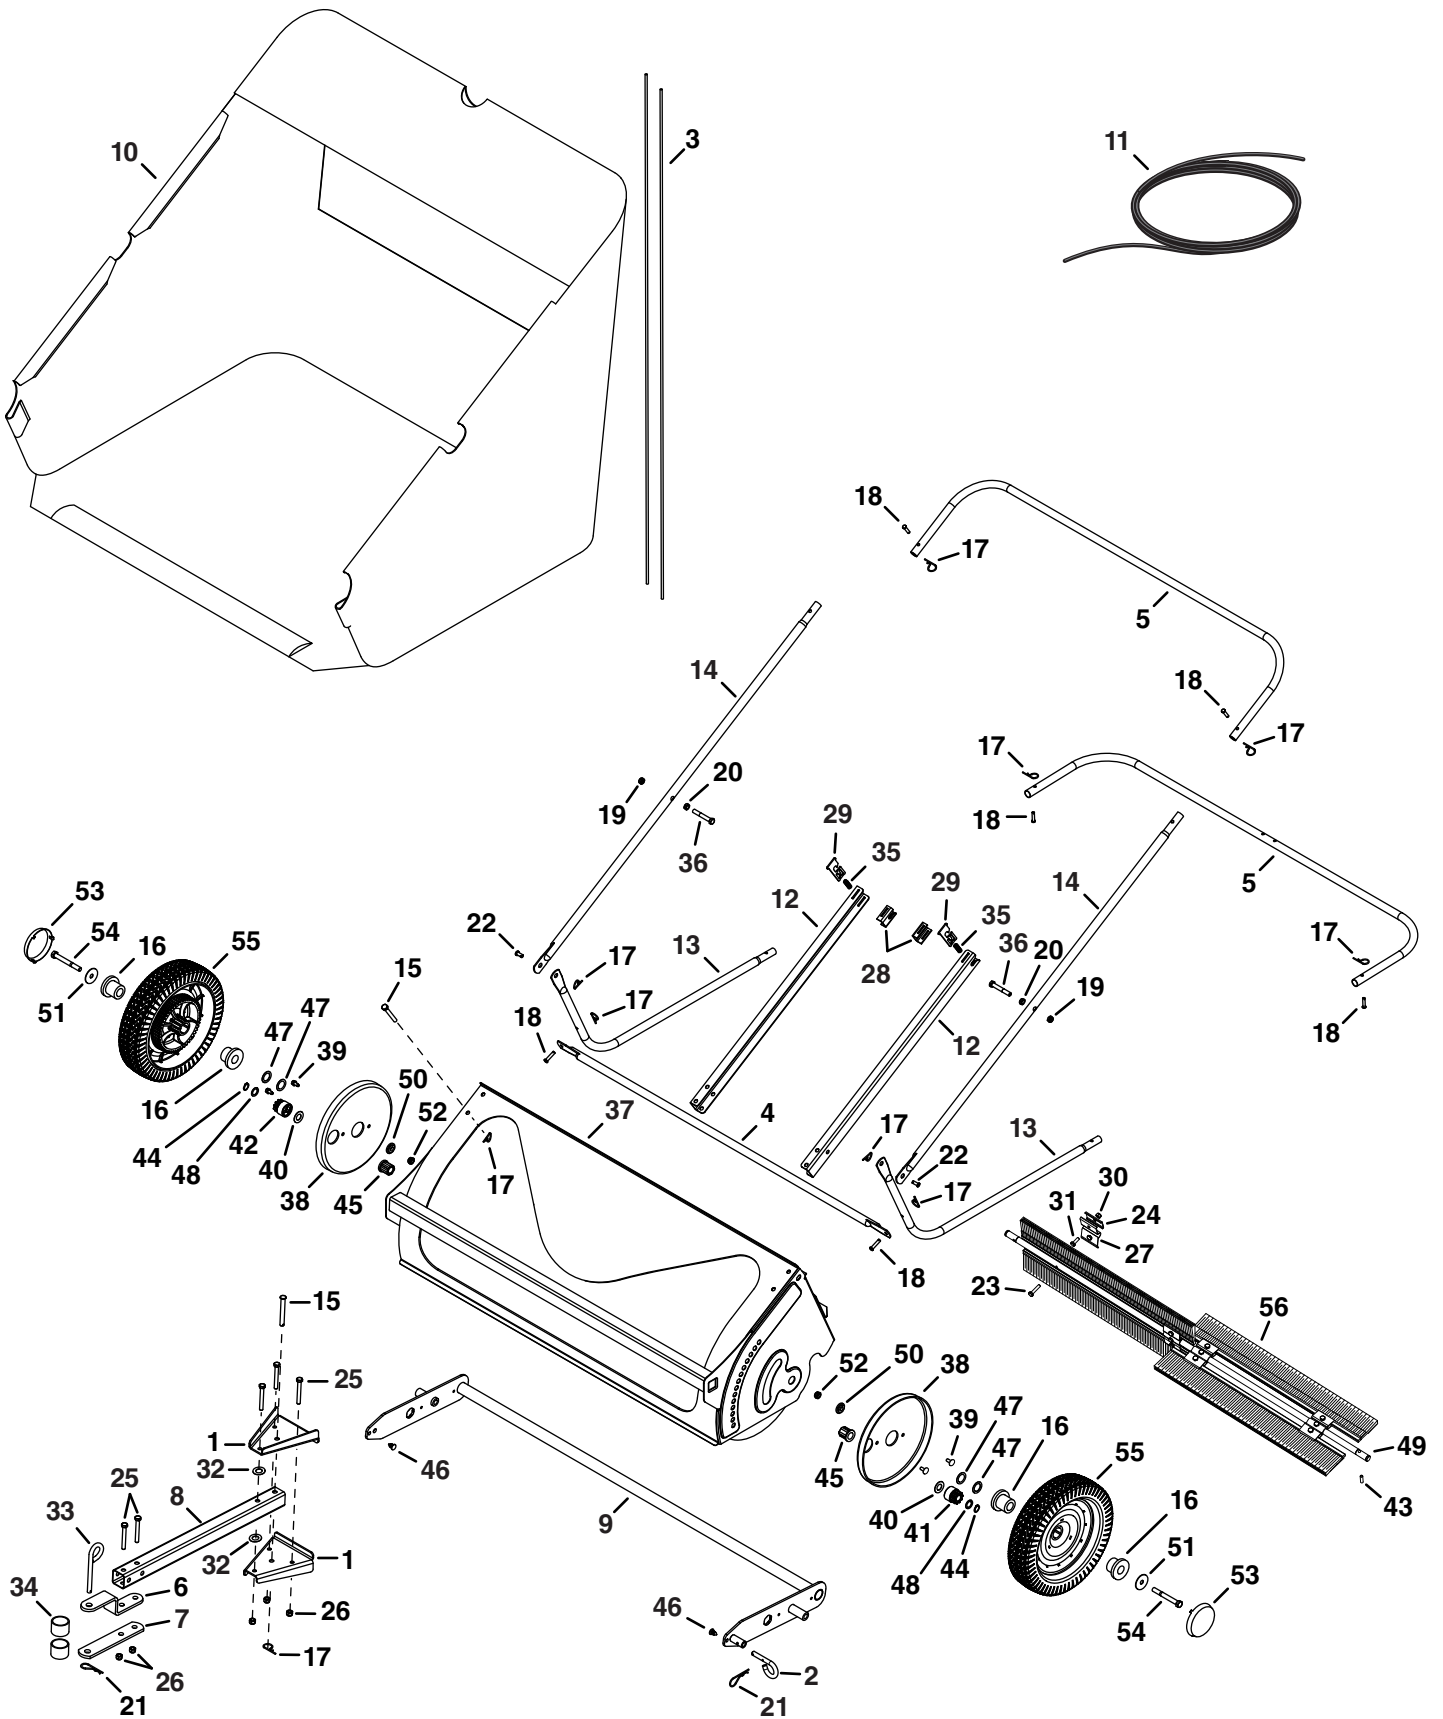

45-0521 REPAIR PARTS

45-0521 REPAIR PARTS LIST

REF	QTY	PART NO	DESCRIPTION	REF	QTY	PART NO	DESCRIPTION
1	2	27425	Drawbar Bracket	30	12	47189	Nylock Nut, 1/4"
2	1	43038	Pivot Lock Pin 3/8" x 1-1/2"	31	8	43012	Hex Bolt, 1/4-20 x 3/4"
3	2	42646	Hopper Support Rod	32	2	47605	Washer, .411" x 1" x .03"
4	1	45323	Bag Frame Tube	33	1	23353	Hitch Pin
5	2	45324	Rear Hopper Tube	34	2	23368	Spacer
6	1	23014	Hitch Bracket	35	2	41036	Compression Spring
7	1	24192	Hitch Bracket (Straight)	36	2	43432	Hex Bolt, 3/8-16 x 2-1/2"
8	1	27421	Drawbar	37	1	68855	Sweeper Housing
9	1	68868	Height Adjustment Tube	38	2	28366	Dust Cover
10	1	45325	Hopper Bag	39	4	HA24433	Pop Rivet
11	1	43737	Hopper Rope	40	2	40001	Shim Washer
12	2	27424	Bag Arm	41	1	48651	Pinion Gear (LH)
13	2	40897	Lower Hopper Tube	42	1	48652	Pinion Gear (RH)
14	2	42539	Upper Hopper Tube	43	2	47046	Dowel Pin, 1/4 x 3/4"
15	5	HA23636	Clevis Pin, 3/8 x 2-1/4"	44	2	42094	Retaining Ring
16	4	45088	Wheel Bearing	45	2	67407	Bearing Assembly
17	13	43055	Hair Pin, 3/32 x 1.8"	46	2	46454	Plastic Plug
18	6	48365	Clevis Pin, 1/4 x 1.11"	47	4	1540-31	Washer, 1-1/4"
19	2	42210	Nylock Jam Nut, 3/8"	48	2	42093	Washer, .598"
20	2	712-3008	Jam Nut, 3/8"	49	1	28378	Brush Shaft
21	2	43343	Hair Cotter Pin, 3/32 x 2-5/16"	50	2	26538	Step Spacer
22	2	48366	Clevis Pin, 3/8 x 1/2"	51	2	141	Washer, 1-1/4"
23	4	43661	Hex Bolt, 1/4-20 x 1"	52	2	1038	Nylock Jam Nut, 3/8"
24	8	23581	Brush Retainer (Single)	53	2	2674-32	Hub Cap
25	5	44292	Bolt, Hex 5/16-18 x 2-1/2"	54	2	710-1273	Hex Bolt, 3/8-24 x 2-3/4"
26	5	47810	Nut, Nylock 5/16-18	55	2	44985	Wheel
27	4	23580	Brush Retainer (Double)	56	4	46780	Brush
28	2	27426	Pivot Rod Support Bracket		1	45319	Owner's Manual
29	2	26484	Pivot Rod Retainer				