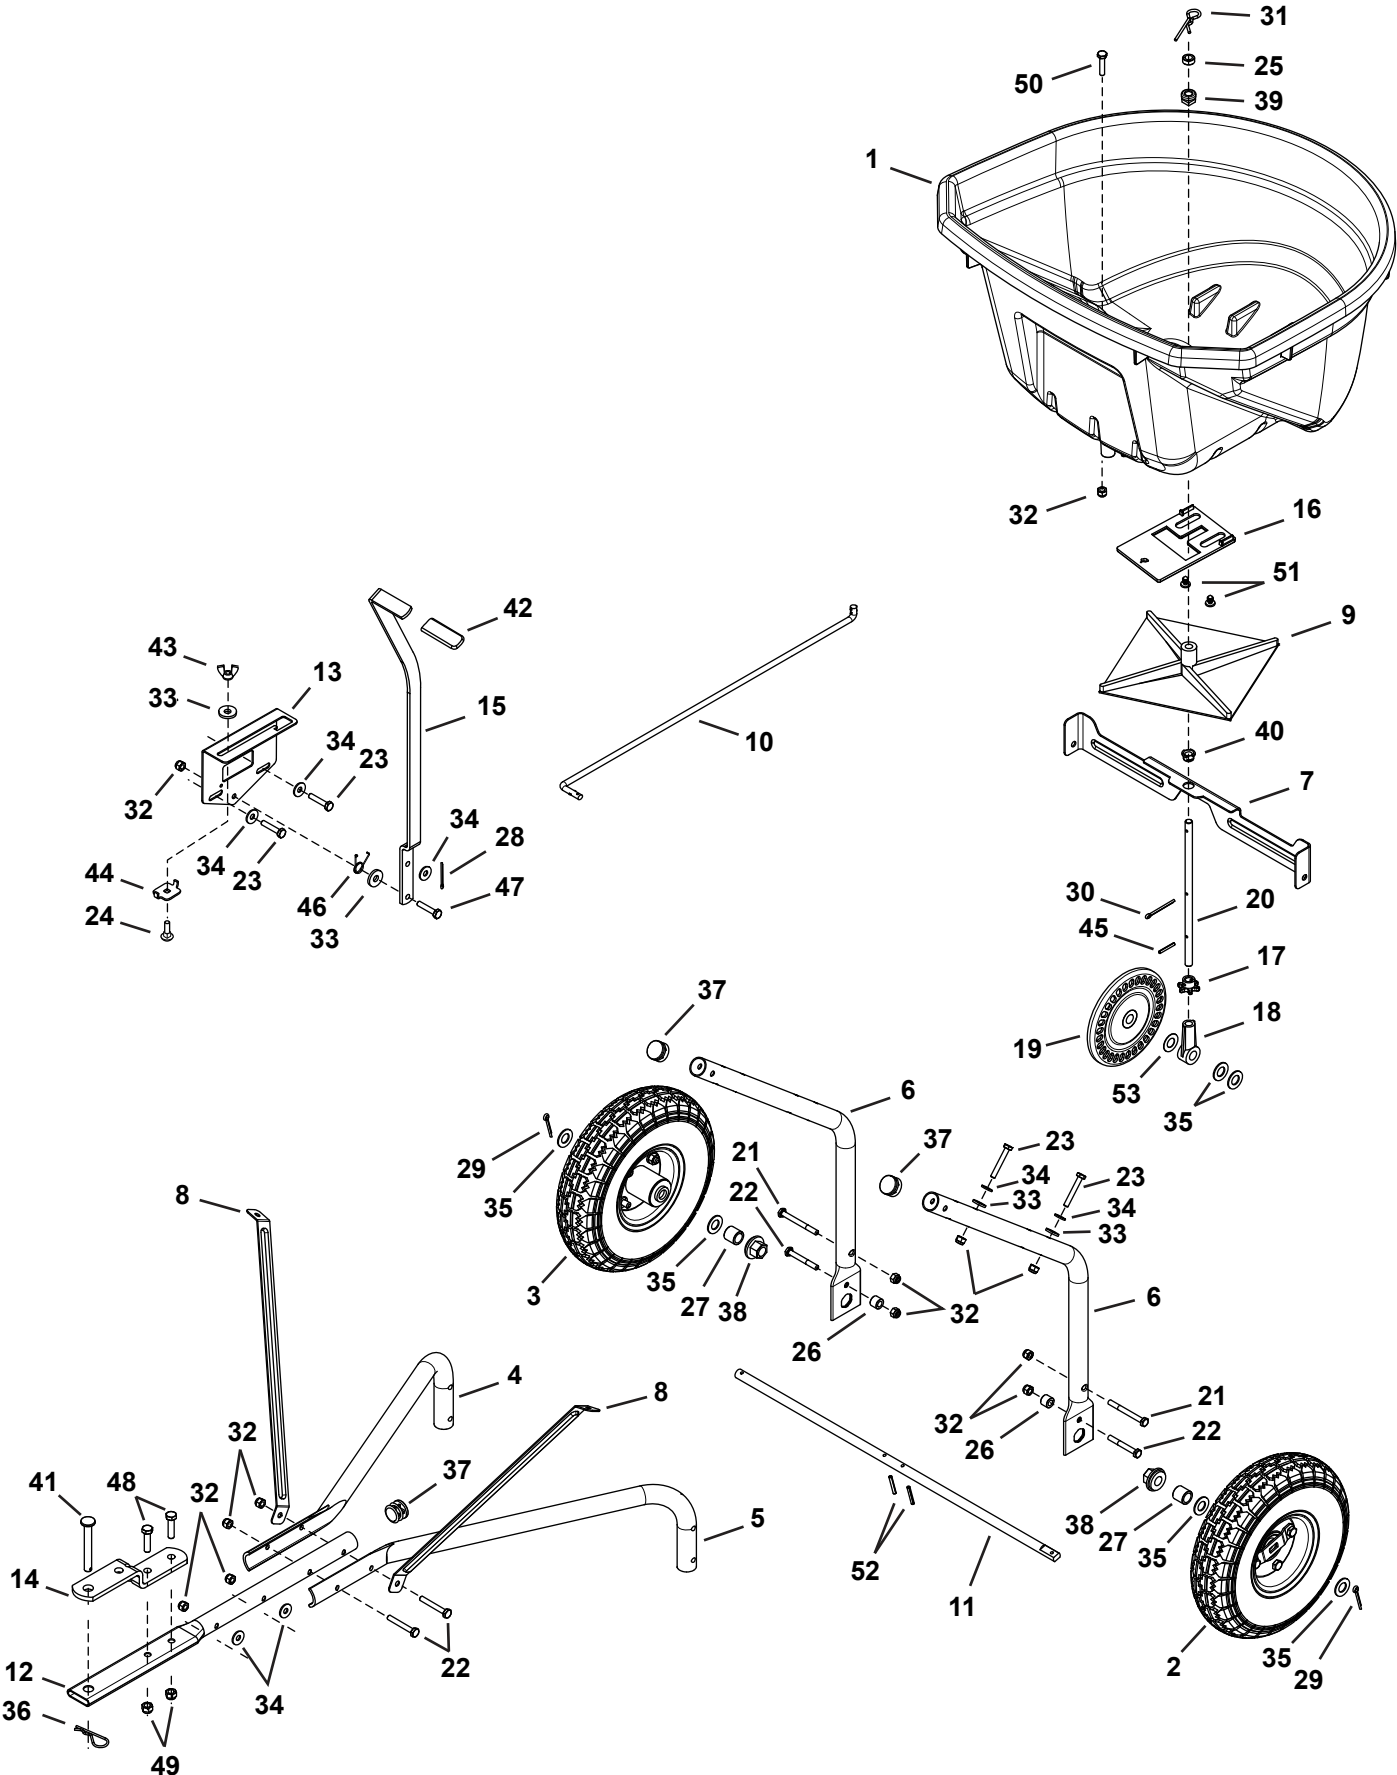

45-0527

# 45-0527

REF	QTY	PART NO	DESCRIPTION	REF	QTY	PART NO	DESCRIPTION
1	1	45282	Hopper	28	1	44101	Pin, Cotter 3/32 x 3/4
2	1	48865	Wheel, Drive	29	2	43010	Pin, Cotter 1/8 X 1-1/4
3	1	46503	Wheel	30	1	43093	Pin, Cotter 1/8 x 1-1/2
4	1	42009	Tube, Hitch Support	31	1	48934	Hairpin, Agitator
5	1	42008	Tube, Hitch Support	32	14	47189	Nut, Hex 1/4-20 Nylock
6	2	28322	Tube, Hopper Support	33	6	1543-69	Washer, Nylon .3281 x .75
7	1	27313	Cross Brace	34	9	43088	Washer, 1/4 Std .312 x .734
8	2	28329	Brace, Hopper	35	6	R19171616	Washer, .531 x 1 x .059
9	1	04367	Spreader Impeller	36	1	43343	Hairpin Cotter
10	1	41930	Rod, Flow Control	37	3	49449	Plug, 1" Tube
11	1	28332	Axle	38	2	47963	Bearing, Hex Flange
12	1	41937	Tube, Hitch	39	1	44285	Bushing, Hopper Bottom Black
13	1	27322	Bracket, Flow Control Mount	40	1	42839	Bushing, 3/8" Plastic
14	1	23687	Bracket, Hitch	41	1	47623	Pin, Hitch 3/8" x 3" Flat Hd
15	1	27314	Arm, Flow Control	42	1	43848	Grip
16	1	45344	Plate, Flow	43	1	47141	Nut, Wing 1/4-20
17	1	44468	Sprocket	44	1	24858	Stop, Adjustable
18	1	44672	Bushing, Axle Shaft	45	1	43850	Pin, Spring 1/8 x 5/8
19	1	62798	Slotted Gear	46	1	42347	Spring, Torsion
20	1	28323	Shaft, Spreader	47	1	43661	Bolt, Hex 1/4-20 x 1
21	2	49870	Bolt, Hex 1/4-20 x 2-1/2	48	2	43840	Bolt, Hex 5/16-18 x 1-1/4
22	4	46699	Bolt, Hex 1/4-20 x 2	49	2	47810	Nut, Hex 5/16-18 Nylock
23	6	1509-69	Bolt, Hex 1/4-20 x 1-3/4	50	1	1509-90	Bolt, Hex 1/4-20 x 1-1/4
24	1	44950	Bolt, Carriage 1/4-20 x 3/4	51	2	48402	Plug, 1/4"
25	1	23625	Spacer	52	2	44665	Pin, Spring 5/32 x 1-1/4
26	2	28325	Spacer	53	1	44137	Washer, .518 x 1 x .02
27	2	28324	Spacer, .51 ID x .75 OD x .70		1	45342	Owners Manual