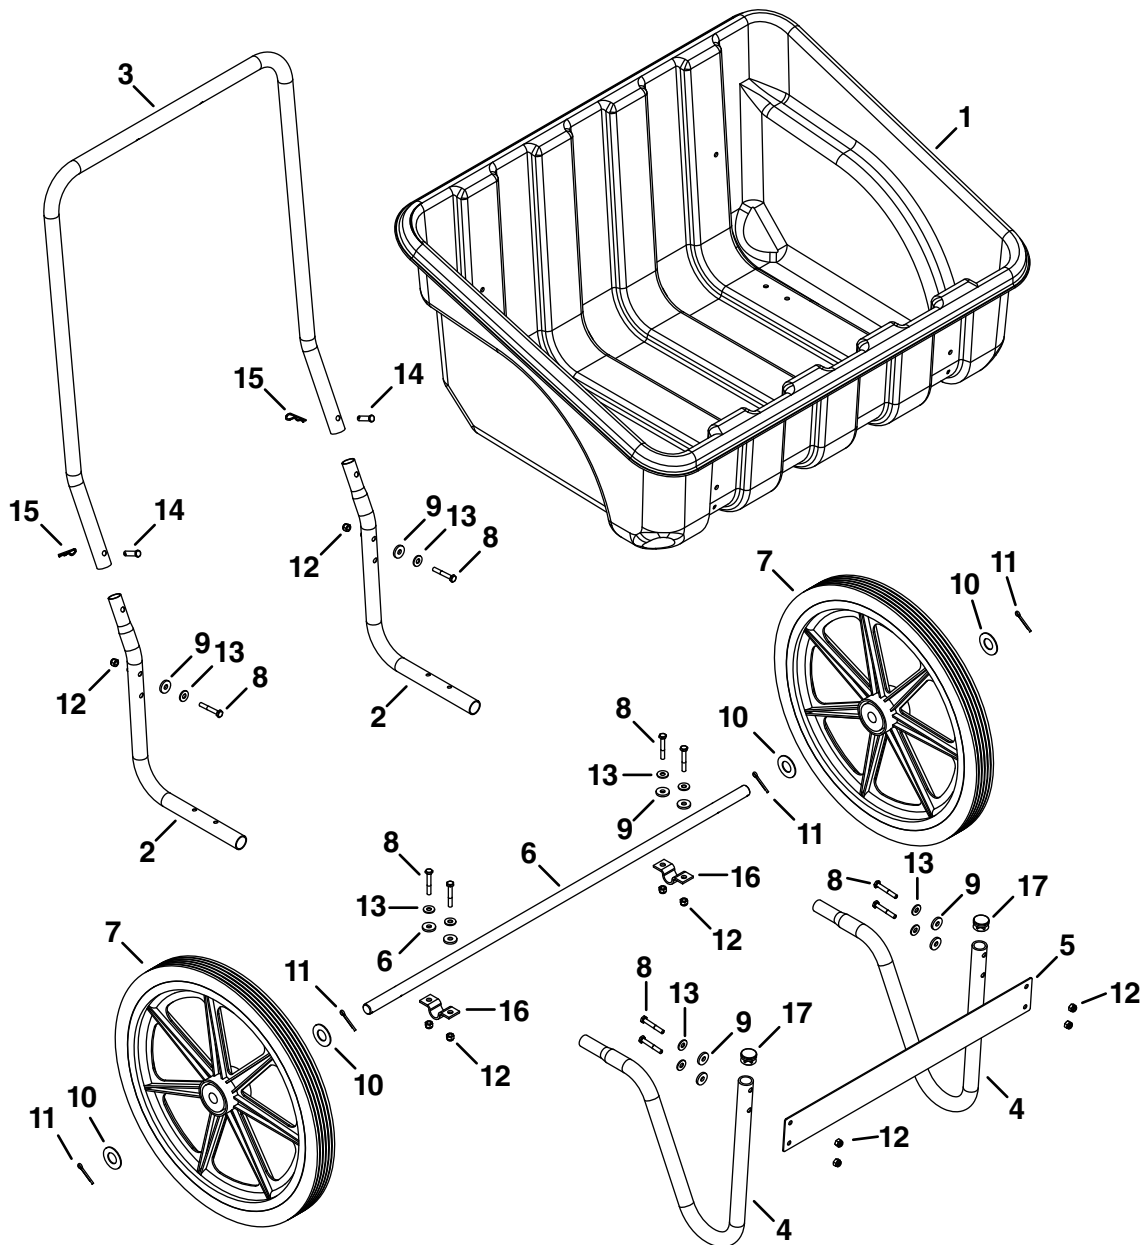

REPAIR PARTS FOR 45-05281 CARRY-ALL CART

REF.	PART NO.	QTY.	DESCRIPTION	REF.	PART NO.	QTY.	DESCRIPTION
1	42899	1	Tray	10	43009	4	Washer, .785" x 1.57" x .057"
2	42898	2	Lower Handle Tube	11	43010	4	Cotter Pin, 1/8 x 1-1/4"
3	28251	1	Upper Handle Tube	12	47189	11	Nylock Nut, 1/4"
4	28252	2	Leg Tube	13	43088	13	Washer, 1/4"
5	28253	1	Cross Plate	14	43259	2	Clevis Pin, 5/16" x 1-1/4"
6	28400	1	Axle	15	47134	2	Hair Cotter Pin
7	45333	2	Wheel	16	23917	2	Axle Clamp, 3/4"
8	1509-69	10	Hex Bolt, 1/4 x 1-3/4"	17	49449	2	Tube Plug
9	1543-69	10	Nylon Washer		40117	1	Owner's Manual