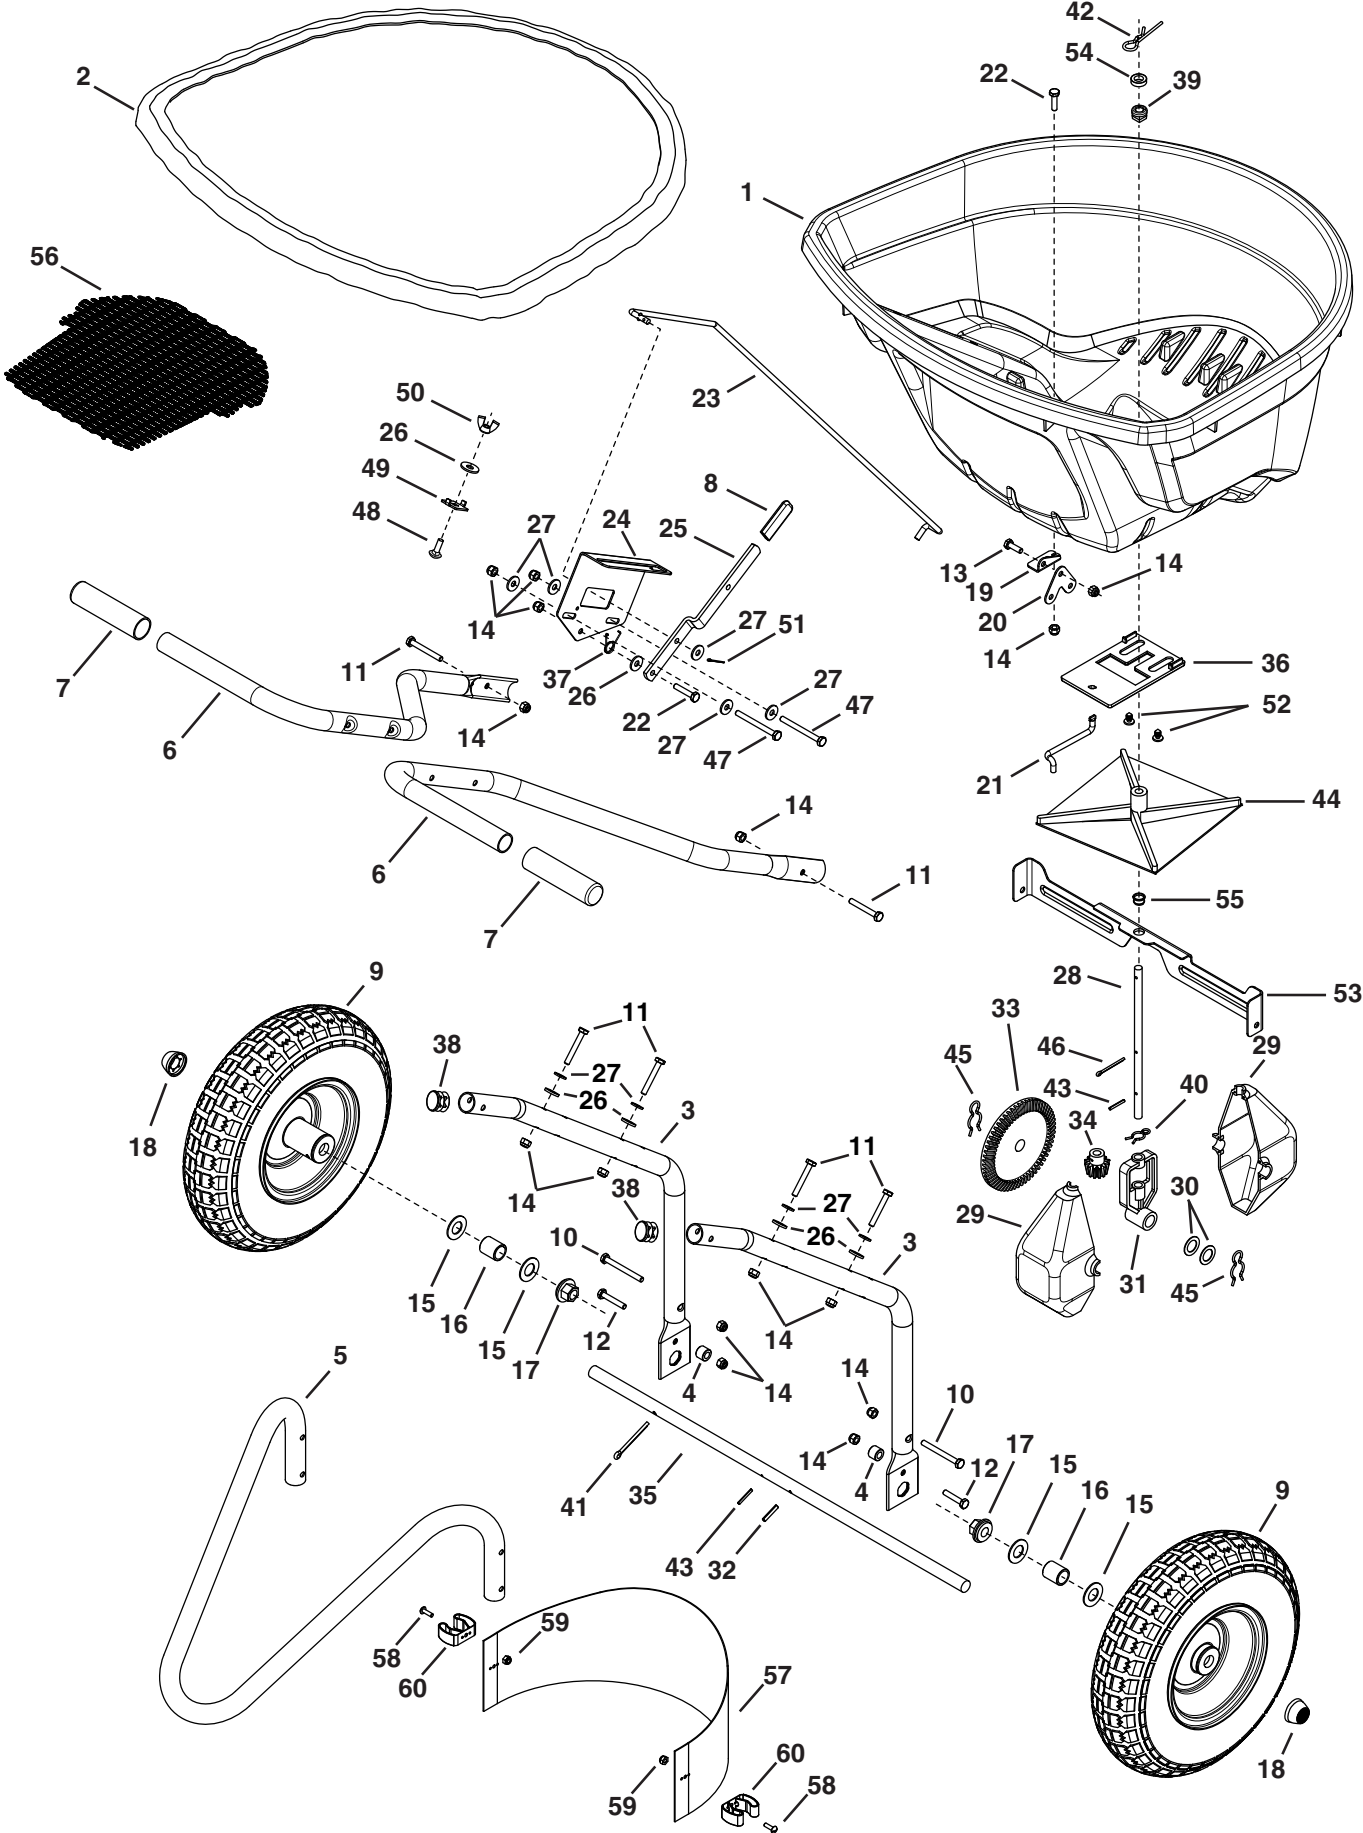

45-0548

45-0548

REF	QTY	PART NO	DESCRIPTION	REF	QTY	PART NO	DESCRIPTION
1	1	41084ORG	Hopper	33	1	47209	Gear, Large
2	1	41316	Hopper Cover	34	1	47205	Gear, Small
3	2	28383BL3	Tube, Hopper Support	35	1	45805	Axle
4	2	28325	Spacer	36	1	45344	Plate, Flow
5	1	42004BL3	Tube, Stand	37	1	42347	Spring, Torsion
6	2	41924BL3	Tube, T-Handle	38	2	49449	Plug
7	2	46446	Grip, Handle	39	1	44285	Bushing, Hopper Bottom Black
8	1	43848	Grip, Control Arm	40	1	49898	Clip, Hairpin 5/8
9	2	45825	Wheel	41	1	46855	Pin, Cotter 3/16" x 2"
10	2	49870	Bolt, Hex 1/4-20 x 2-1/2	42	1	48934	Hairpin, Agitator
11	6	1509-69	Bolt, Hex 1/4-20 x 1-3/4	43	2	46055	Pin, Spring 1/8 x 1
12	2	46699	Bolt, Hex 1/4-20 x 2	44	1	04367	Spreader Impeller
13	1	43012	Bolt, Hex 1/4-20 x 3/4	45	2	49897	Clip, Hairpin 7/8
14	15	47189	Nut, Hex 1/4-20 Nylock	46	1	43093	Pin, Cotter 1/8 x 1-1/2
15	4	R19212016	Washer, .6562 x 1.25 x .0598	47	2	43796	Bolt, Hex 1/4-20 x 2-3/4
16	2	45280	Spacer, .64 ID x .88 OD x .625	48	1	44950	Bolt, Carriage 1/4-20 x 3/4
17	2	45279	Bearing, Flange	49	1	24858	Adjustable Stop
18	2	48499B	Hub Cap	50	1	47141	Nut, Nylon Wing 1/4-20
19	1	27276	Bracket, Drive Link Mount	51	1	44101	Pin, Cotter 3/32 x 3/4
20	1	27277	Bracket, Drive Link	52	2	48402	Plug, 1/4" (Christmas Tree)
21	1	41929	Rod, Drive Link	53	1	27313BL3	Cross Brace
22	2	43661	Bolt, Hex 1/4-20 x 1	54	1	23625	Spacer
23	1	41928	Rod, Flow Control	55	1	42839	Bushing, 3/8" Plastic
24	1	27322BL1	Bracket, Flow Control	56	1	45557	Hopper Grate
25	1	24856BL1	Arm, Flow Control	57	1	45338	Salt Deflector
26	6	1543-69	Washer, Nylon .3281 x .75	58	2	43346	Bolt, Slot 10-32 x 5/8"
27	9	43088	Washer, 1/4 Std .312 x .734	59	2	43662	SEMS Nut, 10-32
28	1	45804	Shaft, Spreader	60	2	42784	Plastic Coated Clip
29	2	47212	Housing, Large Gear		1	69601	Transmission Assembly - not shown (includes 28, 29, 30, 31, 32, 33, 34, 35, 40, 43, & 45)
30	2	44125	Washer, .625 x 1.0 x .03				
31	1	47204	Yoke, Large				
32	1	43659	Pin, Spring 3/16 x 1		1	45860	Owner's Manual