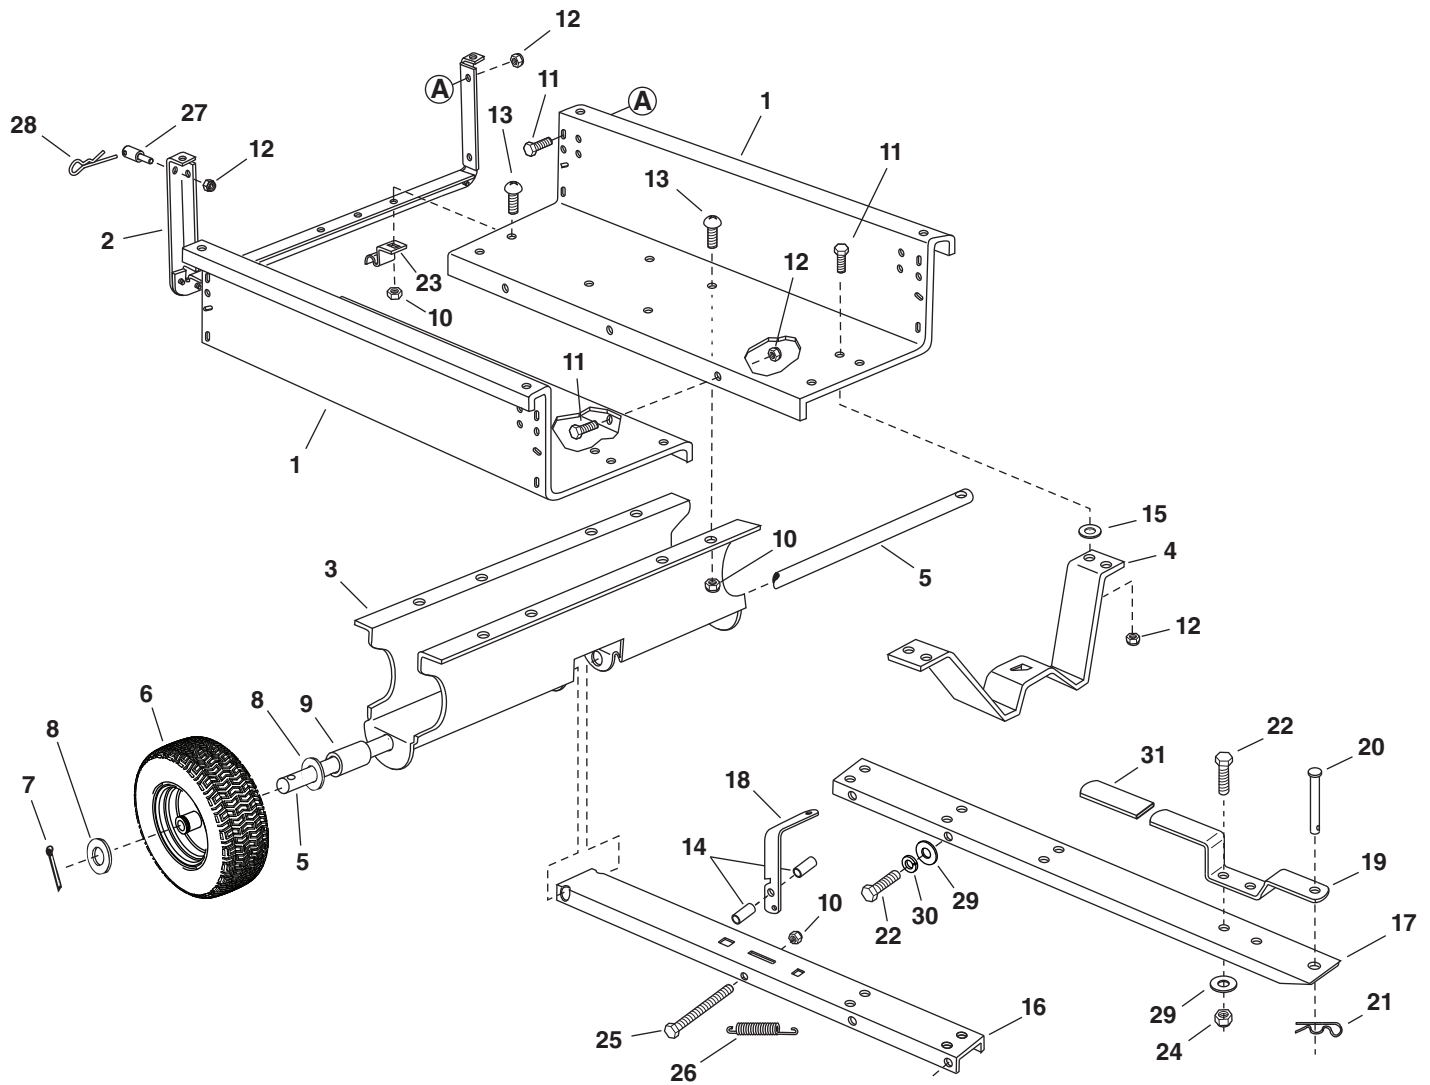

## REPAIR PARTS FOR MOW-N-VAC CART BODY MODEL 551889A

REF.	PART NO.	QTY.	DESCRIPTION	REF.	PART NO.	QTY.	DESCRIPTION
1	23985	2	Cart Body	17	27863	1	Tongue (Front)
2	62458	1	Tailgate Reinforcement Bracket	18	24614	1	Latch Lock Lever
3	23507	1	Wheel Support	19	27264	1	Hitch Bracket
4	24497	1	Latch Stand Bracket	20	43884	1	Hitch Pin
5	24897	1	Axle, Wheel 1" Dia.	21	43343	1	Pin, Hair Cotter 1/8"
6	42159	2	Wheel w/Tire, 15 x 6.00	22	43087	6	Hex Bolt, 3/8-16 x 1-1/4"
7	43093	2	Cotter Pin, 1/8" Dia. x 1-1/2"	23	23838	2	Door Support
8	43601	4	Washer, Flat 1"	24	HA21362	2	Nut, Hex Nylock 3/8-16
9	44678	2	Spacer Tube, 1-1/4" x 2" Lg.	25	47407	1	Hex Bolt, 5/16-18 x 3-3/4"
10	47810	13	Hex Nut, 5/16-18 Nylock (1)	26	47408	1	Spring, Extension
11	43866	9	Hex Bolt, 1/4-20 x 5/8" (0)	27	42999	2	Pin
12	47189	11	Hex Nut, 1/4-20 Nylock (2)	28	48934	2	Hairpin
13	43814	12	Truss Hd. Bolt, 5/16-18 x 3/4" (2)	29	43081	6	Washer, 5/16"
14	41076	2	Spacer	30	43003	4	Lock Washer, 3/8"
15	43088	2	Washer, Flat 1/4"	31	47707	1	Grip
16	68346	1	Tongue Weldment Ass'y. (Rear)				