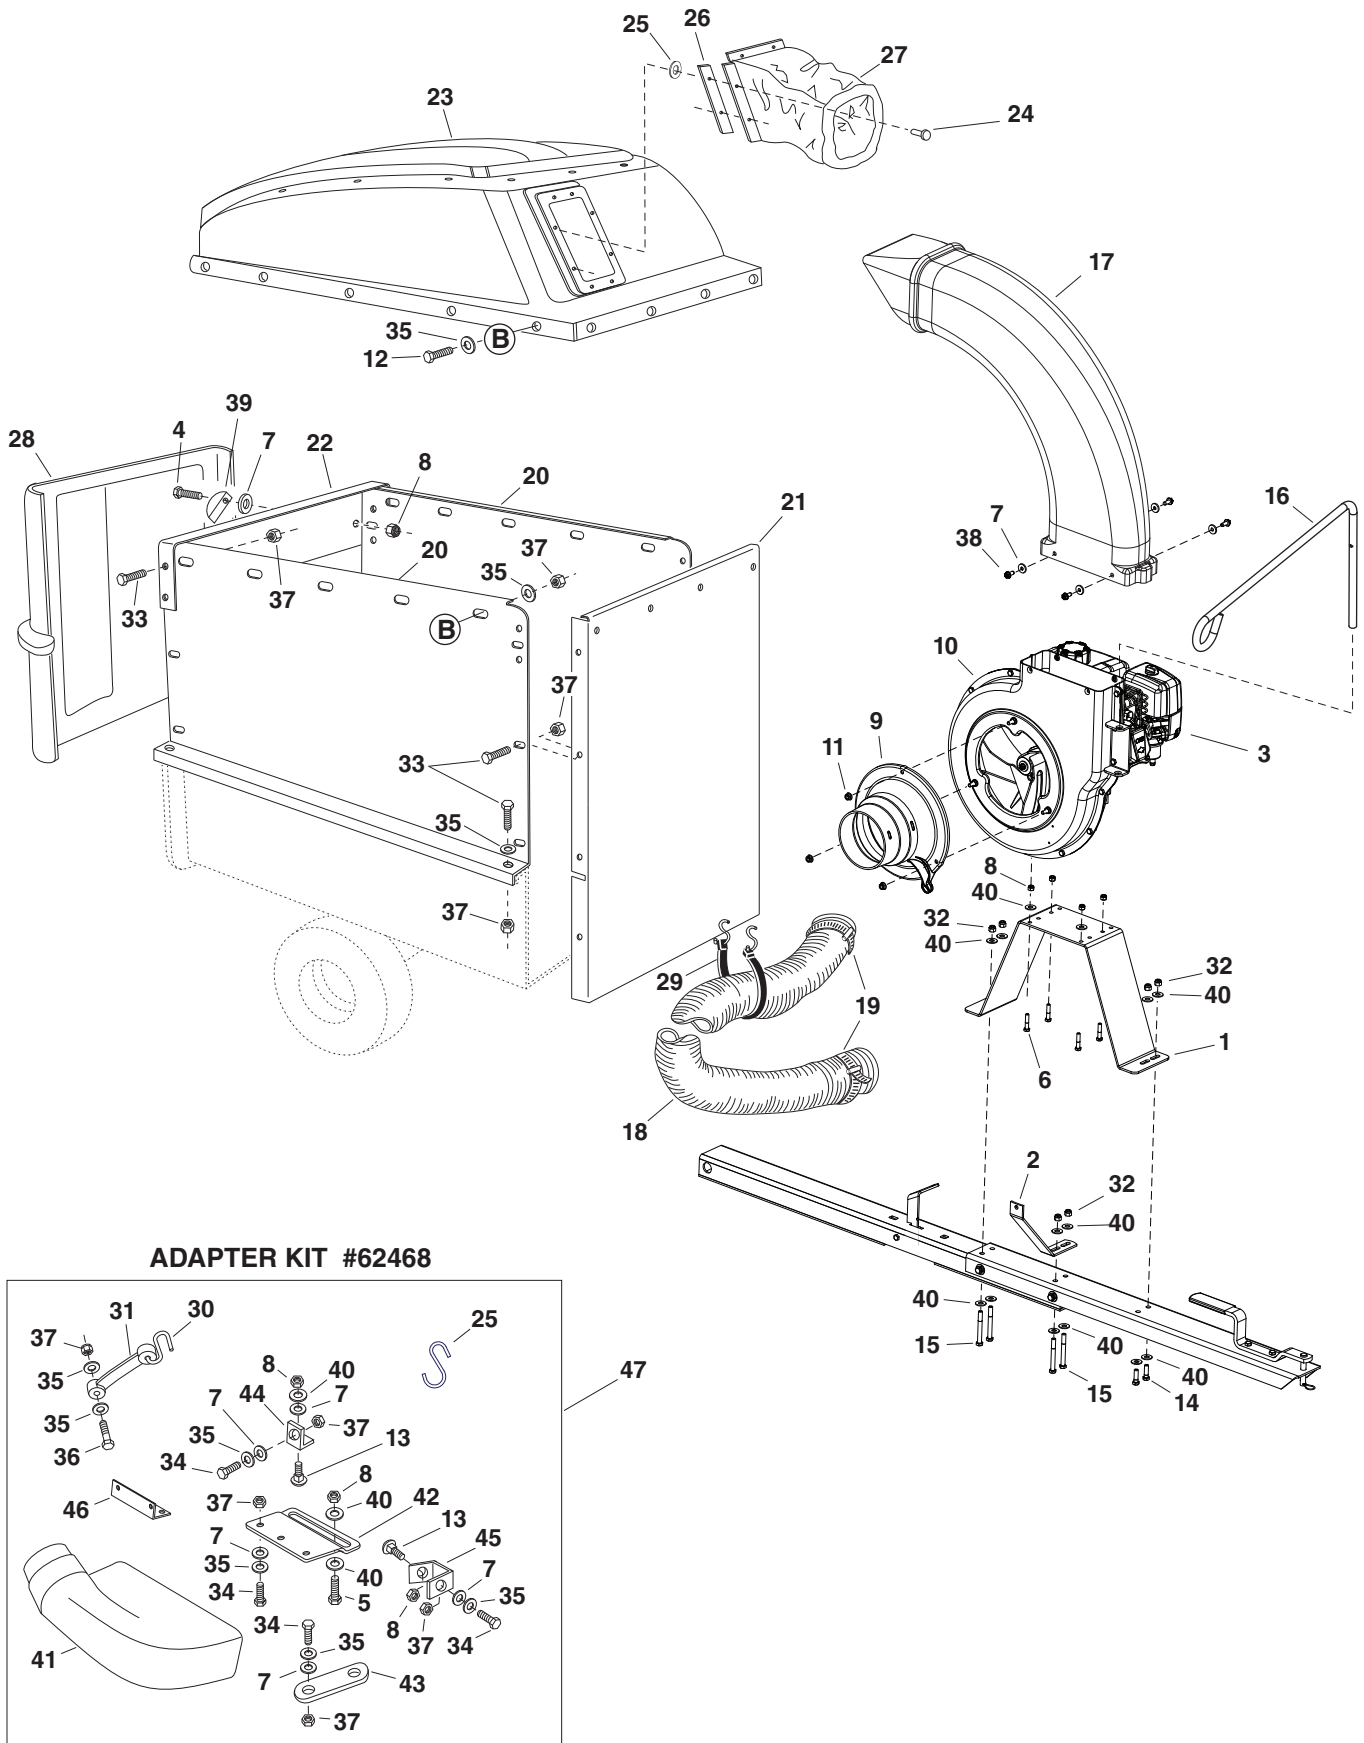

REPAIR PARTS FOR MOW-N-VAC MODEL 551889A

**REPAIR PARTS FOR MOW-N-VAC
MODEL 551889A**

REF	PART NO.	QTY.	DESCRIPTION	REF	PART NO.	QTY.	DESCRIPTION
1	27883	1	Engine Base	25	42749	1	"S" Hook, Large
2	27882	2	Brace, Housing	26	24798	4	Boot Mounting Strap
3	42880	1	Engine (50 State)	27	48133	1	Hard top Boot
4	43182	2	Bolt, Hex 5/16-18 x 3/4"	28	44790	1	Poly Rear Door
5	43840	2	Bolt, Hex 5/16-18 x 1-1/4"	29	43790	1	Strap, Tarp 25"
6	43085	4	Bolt, Hex 5/16-18 x 1-1/2"	30	44849	2	"S" Hook, #32
7	1543-69	11	Washer, Nylon 21/64"	31	44850	4	Strap, Tarp (Less Hooks)
8	47810	18	Nut, Hex Nylock 5/16-18	32	HA21362	6	Nut, Hex Nylock 3/8-16
9	43791	1	Hose Adapter	33	43866	20	Bolt, Hex 1/4-20 x 5/8"
10		1	Impeller Housing Assembly (See page 22)	34	43661	4	Bolt, Hex 1/4-20 x 1"
11	49983	3	Hex Nut, Flange Lock 5/16-18	35	43088	45	Washer, 1/4" STD
12	43012	13	Bolt, Hex 1/4-20 x 3/4"	36	1509-90	3	Bolt, Hex 1/4-20 x 1-1/4"
13	43080	2	Bolt, Carr. 5/16" x 3/4"	37	47189	43	Nut, Hex Nylock 1/4-20
14	43087	2	Hex Bolt, 3/8-16 x 1-1/4"	38	47630	4	Screw, Self Tap 5/16-18 x 3/4"
15	46938	4	Hex Bolt, 3/8-16 x 3-1/4"	39	23789	2	Door Latch
16	49974	1	Hose Hanger Rod	40	43081	26	Washer, 5/16" STD
17	46420	1	Elbow	41	43830	1	Adapter, Deck
18	41882	1	Hose (6" x 84")	42	23560	1	Bracket, Deck Adapter
19	43793	2	Hose Clamp 6"	43	23825	1	Mounting Strap
20	24678	2	Side Panel Cart Extension	44	23826	1	Angle Bracket
21	24679	1	Front Panel Cart Extension	45	23827	1	Mounting Bracket
22	23836	1	Cross Brace	46	27304	1	Attachment Bracket
23	68606	1	Hard Top Assembly (Includes 24,25,26,27)	47	62468	1	Deck Adapter Kit (Includes parts shown in box on page 20.)
24	43882	8	Rivet, 3/16"		28301	1	Owner's Manual