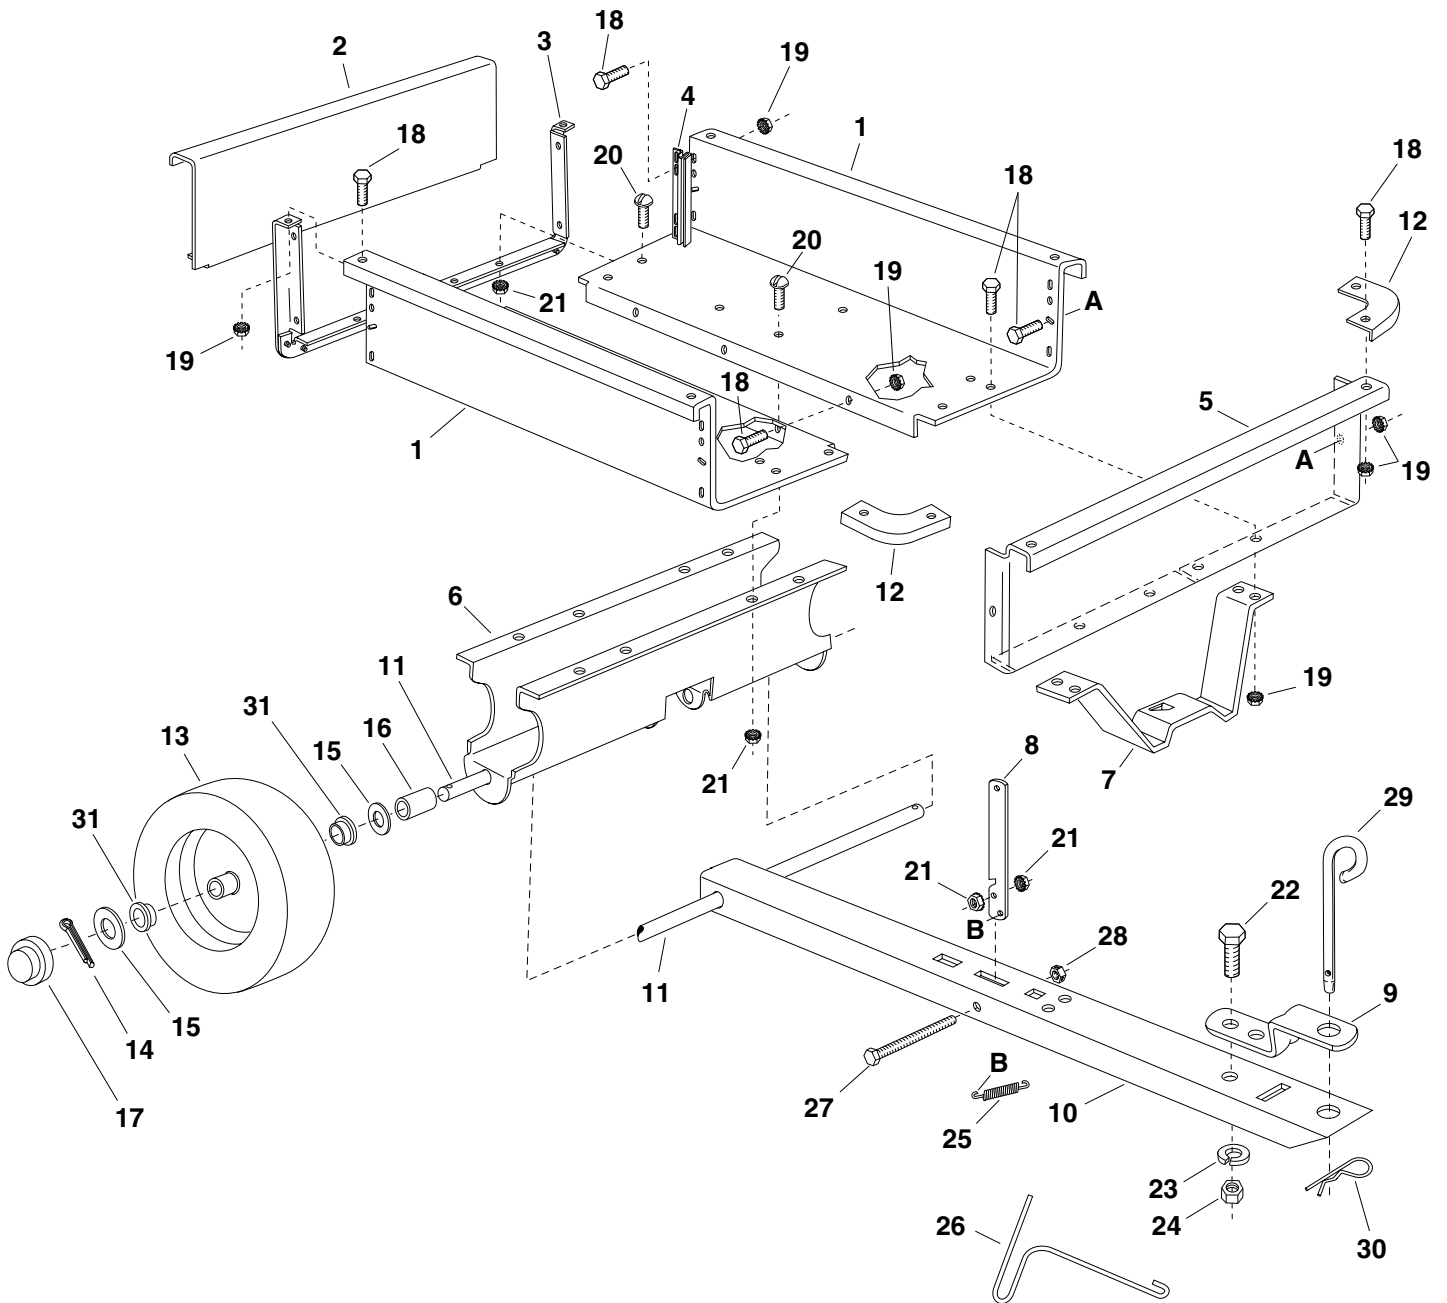

REPAIR PARTS FOR UTILITY CARTS MODELS 45-01011, 190-653A, 45-01713 & 190-368B

**REPAIR PARTS LIST FOR UTILITY CARTS
MODELS 45-01011, 190-653A, 45-01713 & 190-368B**

REF. NO.	PART NO.	DESCRIPTION	45-01011 190-653A	45-01713 190-368B
1	23985	Cart Body	2	2
2	23502	Tailgate	1	1
3	62458	Tailgate Reinforcement Bracket	1	1
4	23548	Guide, Tailgate	2	2
5	23492	Front Panel	1	1
6	23506	Wheel Support	1	----
	23507	Wheel Support	----	1
7	24497	Latch Stand Bracket	1	1
8	24498	Latch Lock Lever	1	1
9	23014	Hitch Bracket	1	1
10	24749	Draw Bar Tongue	1	----
	24750	Draw Bar Tongue	----	1
11	24896	Axle, Wheel 3/4" Dia.	1	----
	24897	Axle, Wheel 1" Dia.	----	1
12	23484	Cap, Front Corner	2	2
13	43008	Wheel, 16/4.00 x 8.00	2	----
	46272	Wheel, 15/6.00 x 8.00	----	2
14	43010	Cotter Pin, 1/8" Dia. x 1" *	2	----
	43093	Cotter Pin, 1/8" Dia. x 1-1/2" *	----	2
15	43009	Washer, Flat 3/4" *	4	----
	43601	Washer, Flat 1" *	----	4
16	44678	Spacer Tube, 1-1/4" O.D. x 2" Lg.	----	2
17	43014	Hub Cap	2	2
18	43175	Hex Bolt, 1/4-20 x 1/2" *	21	21
19	46978	Hex Nut, 1/4-20 (SEMS)	21	21
20	43814	Truss Hd. Bolt, 5/16-18 x 3/4" Lg.*	12	12
21	46980	Hex Nut, 5/16-18 (SEMS)	14	14
22	43001	Hex Bolt, 3/8-16 x 1" Lg. *	1	1
23	43003	Lock Washer, 3/8" *	1	1
24	43015	Hex nut, 3/8-16 *	1	1
25	47408	Extension Spring	1	1
26	47622	Spring Puller Tool	1	1
27	47407	Hex Bolt, 5/16-18 x 3-3/4*	1	1
28	43064	Hex Lock Nut, 5/16-18*	1	1
29	23353	Hitch Pin	1	1
30	43343	Hair Cotter Pin, 1/8" (#4) *	1	1
31	44264	Wheel Bearing	4	----
	44488	Wheel Bearing	----	4
	48459	Owner's Manual	1	1