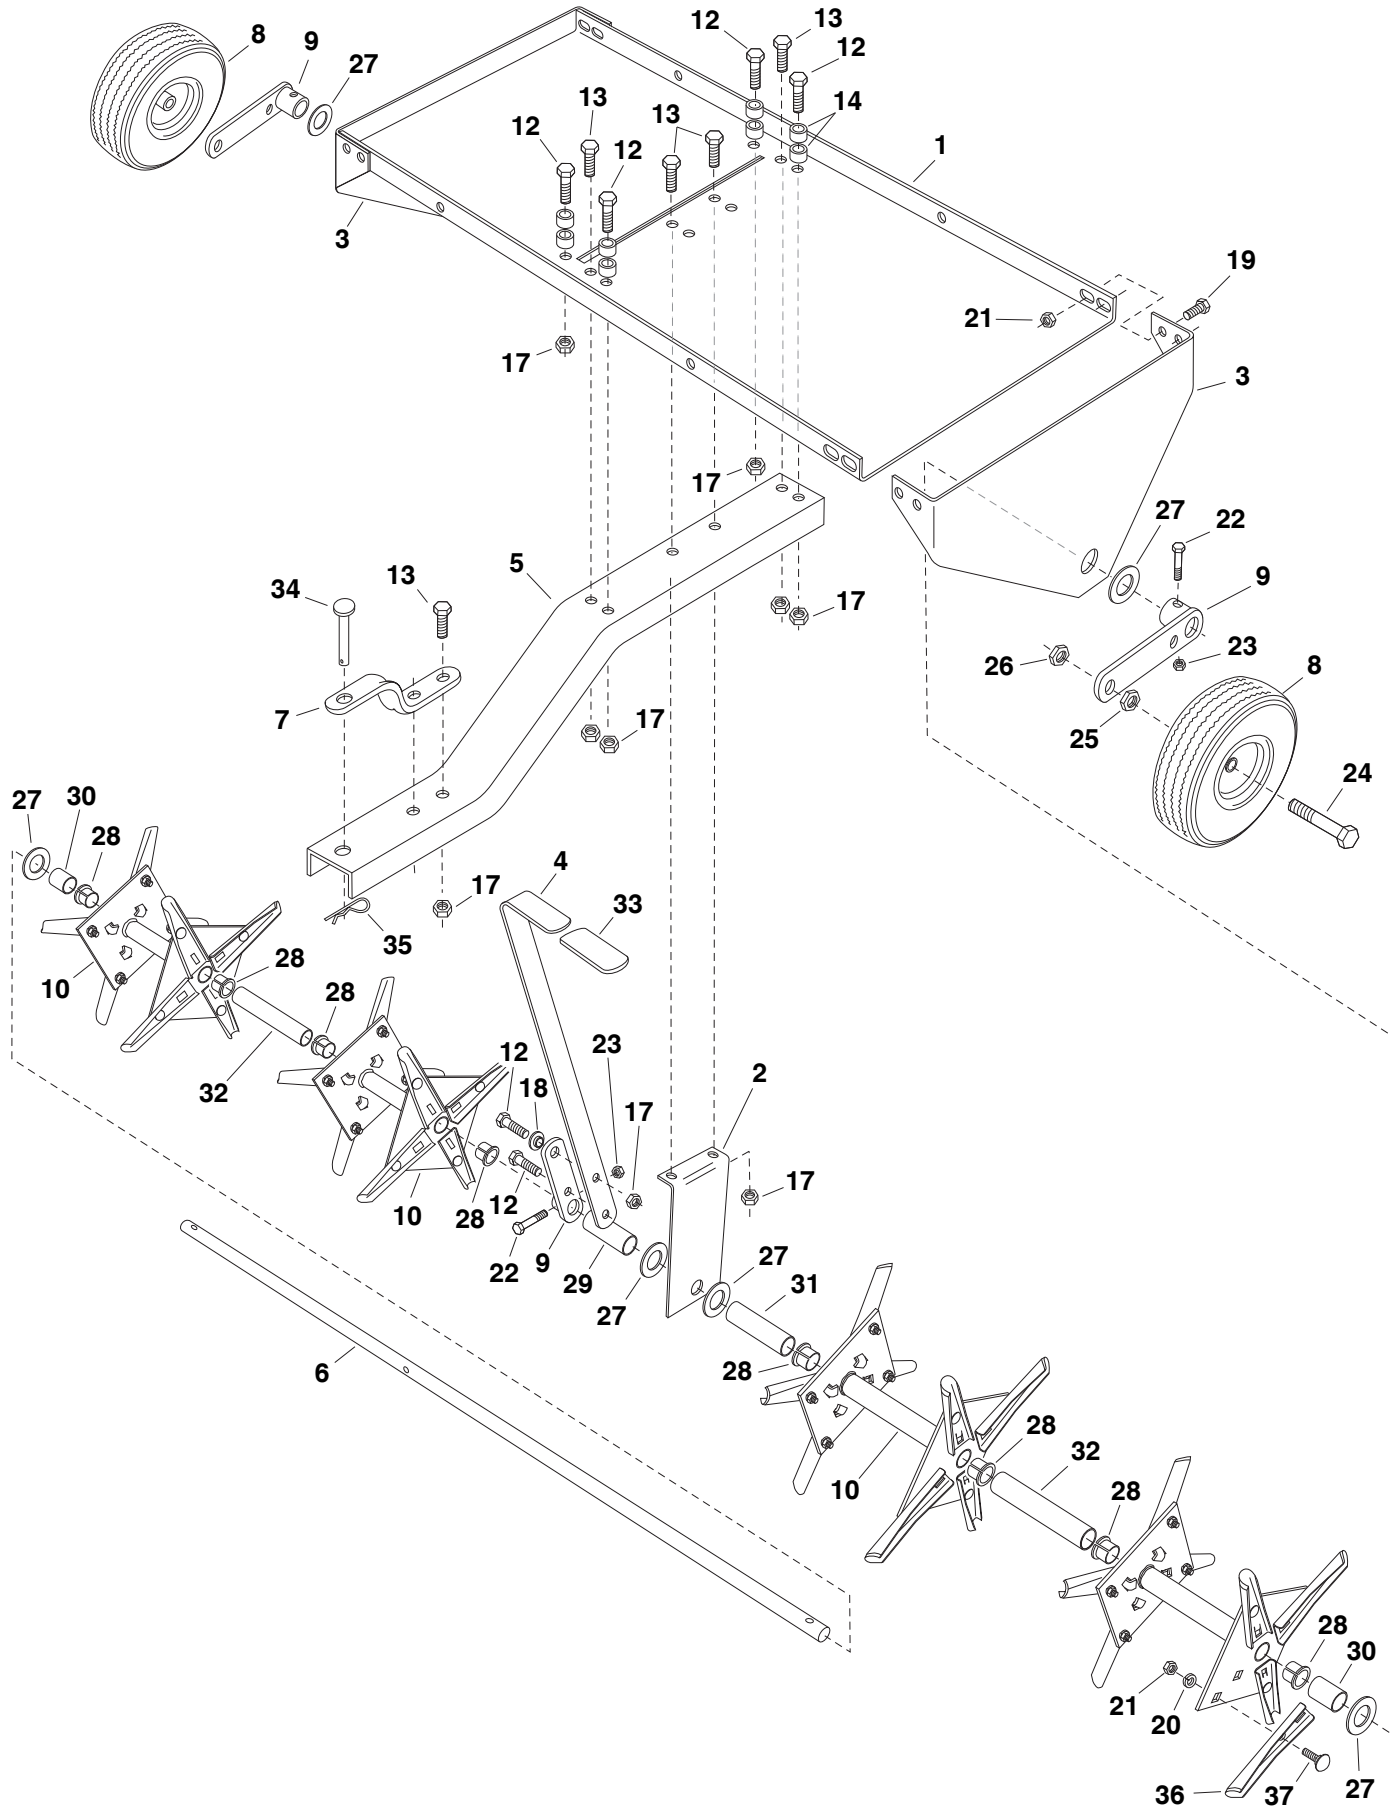

REPAIR PARTS FOR 48" PLUG AERATOR MODEL 45-0299

REPAIR PARTS FOR 48" PLUG AERATOR MODEL 45-0299

REF. NO.	PART NO.	QTY.	DESCRIPTION	REF. NO.	PART NO.	QTY.	DESCRIPTION
1	24625	1	Tray (48")	23	47189	3	Nylock Nut, 1/4-20 Thd.
2	24623	1	Middle Brace	24	46526	2	Hex Bolt, 1/2-13 x 3-1/2" Long
3	24619	2	End Plate	25	43019	2	Hex Jam Nut, 1/2-13 Thd.
4	24624	1	Lift Handle	26	48115	2	Nylock Jam Nut, 1/2" Thd.
5	24103	1	Tongue	27	43009	8	Flat Washer, 3/4"
6	24626	1	Shaft (48")	28	741-0439A	8	Split Bearing, 3/4"
7	23687	1	Hitch Bracket	29	44474	1	Spacer, 2.38" Long
8	46503	2	Wheel	30	44500	2	Spacer, 1.00" Long
9	63931	3	Wheel Bracket Assembly	31	46537	1	Spacer, 3.90" Long
10	63929	4	Spool Assembly (Double)	32	47675	2	Spacer, 5.29" Long
12	43087	6	Hex Bolt, 3/8-16 x 1-1/4" Long	33	47707	1	Grip
13	43001	6	Hex Bolt, 3/8-16 x 1" Long	34	47623	1	Hitch Pin, 3/8" Flat Head
14	23625	8	Spacer, 1/4" Long	35	43343	1	Hair Cotter Pin, 1/8"
17	HA21362	12	Nylock Nut, 3/8-16 Thd.	36	24924	32	Knife, Aerator
18	44685	1	Spacer, Shoulder	37	43080	32	Carriage Bolt, 5/16-18 x 3/4"
19	43182	8	Hex Bolt, 5/16-18 x 3/4" Long		48309	1	Owners Manual
20	43086	32	Lock Washer, 5/16"				
21	47810	40	Nylock Nut, 5/16-18 Thd.				
22	1509-69	3	Hex Bolt, 1/4-20 x 1-3/4" Long				