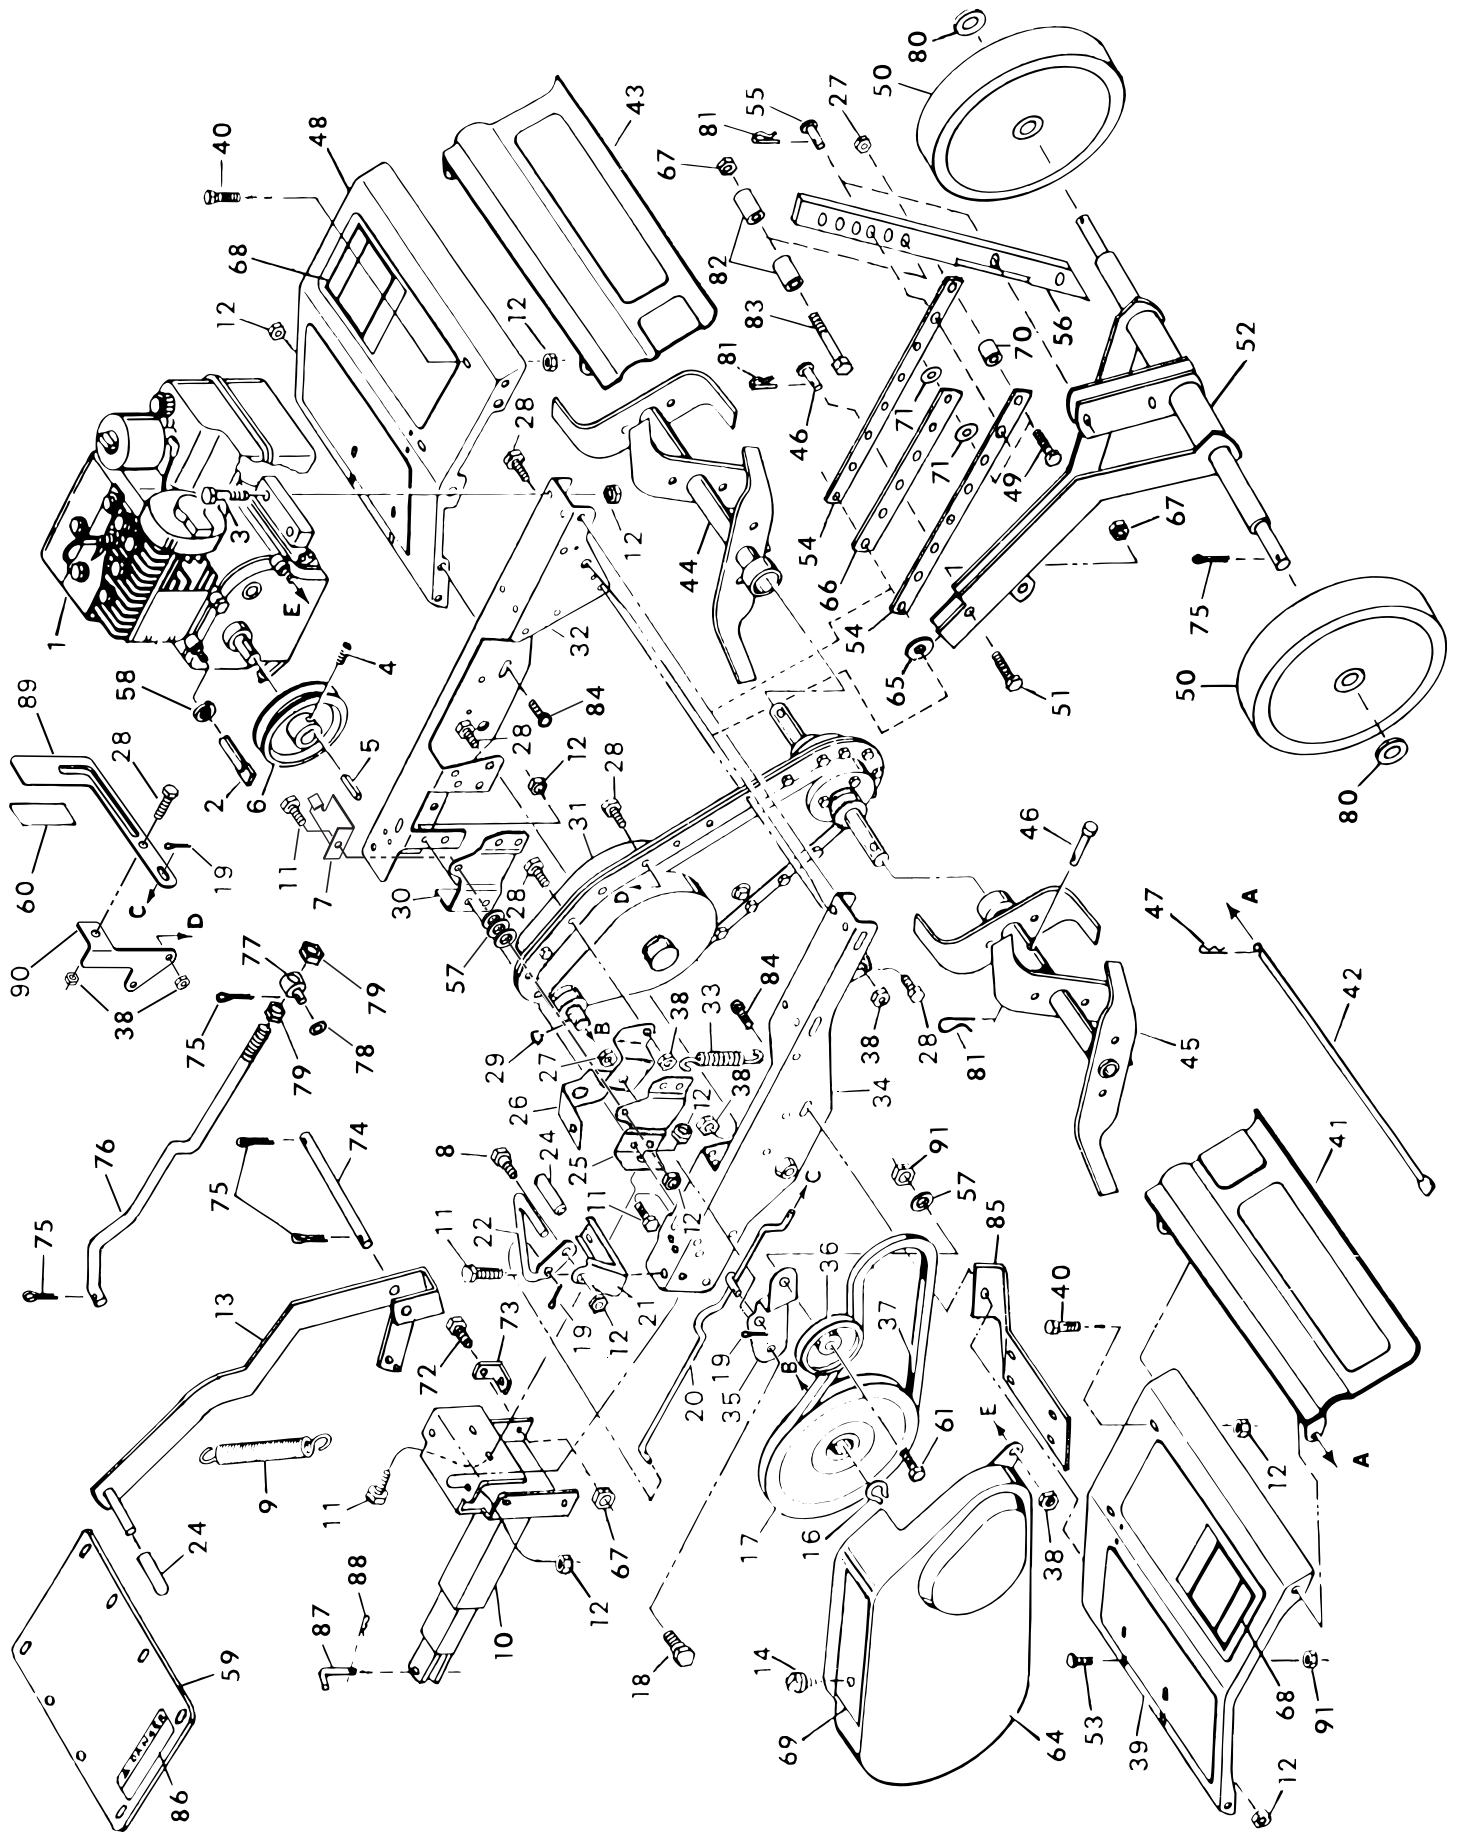

REPAIR PARTS FOR MODEL 45-0308, 810-218 5 HP TOW BEHIND TILLER

REPAIR PARTS FOR MODEL 45-0308, 810-218 5 HP TOW BEHIND TILLER

Ref. No.	Part Number	Description	Qty. Req.
1	HA24000	Engine	1
2	HA22819	Guide - Belt	1
3	43085	Bolt, 5/16-18 x 1-1/2" Hex Head	4
4	HA115321	Screw, 5/16-18 x 5/16" Cup Pt. Set	1
5	HA11154	Key, Square 3/16" x 2"	1
6	HA20176	Pulley	1
7	HA23738	Bracket, Lift Stop	1
8	HA20169	Bolt - Shoulder	1
9	HA19860	Spring, Depth Extension	1
10	HA20701	Hitch Bracket Assembly	1
11	43063	Bolt, 5/16-18 x 1" Hex Head	10
12	43064	Locknut, 5/16-18 Hex	25
13	HA20679	Lift Handle Assembly	1
14	HA15683	Screw, Self-Tapping 1/4" x 1/2"	1
16	HA20135	Ring, Retainer	1
17	HA20184	Pulley, Input	1
18	HA20178	Bolt - Shoulder	1
19	HA103373	Pin, Cotter 3/32" x 3/4"	1
20	HA20180	Clutch Rod Assembly	3
21	HA20167	Bracket, Clutch Control	1
22	HA20168	Lever, Clutch	1
24	HA20170	Grip, Handle	2
25	HA20162	Bracket, Guide - LH	1
26	HA20134	Bracket, Belt Guide & Idler Mounting	1
27	43082	Locknut, 3/8-16 Hex	10
28	43661	Bolt, 1/4-20 x 1" Hex Head	7
29	HA20185	Key, Woodruff No. 61	1
30	HA20163	Bracket, Guide - RH	1
31	HA20119	Transmission - Complete	1
32	HA20160	Chassis, Left	1
33	HA20186	Spring, Extension	1
34	HA20159	Chassis, Right	1
35	HA23258	Bracket, Idler	1
36	HA11496	Pulley, Idler	1
37	HA20187	V-Belt	1
38	HA4119	Nut, 1/4-20 Hex Lock	8
39	HA20936	Tine Shield Assembly - LH	1
40	43182	Bolt, 5/16-18 x 3/4" Hex Hd.	8
41	HA20112	Rear Guard Assembly - LH	1
42	HA20118	Connecting Pin, Rear Guard	2
43	HA20113	Rear Guard Assembly - LH	1
44	HA20094	Tine & Hub Assembly - RH	1
45	HA20088	Tine & Hub Assembly - LH	1
46	HA10070	Pin, Clevis	4
47	HA3430	Hair Cotter Pin	2
48	HA20935	Tine Shield Assembly - RH	1
49	43062	Bolt, 3/8-16 x 1-1/2" Hex Head	4
50	HA20918	Wheel	2
51	R74780828	Bolt, 1/2-13 x 1-3/4" Hex Head	1
52	HA20670	Pivot Axle Assembly	1
53	*GM-126227	Bolt, 3/8-16 x 3/4" Carriage	4
54	HA20725	Strap Frame Extension	2
55	HA3433	Pin, Clevis	2
56	HA20690	Stake, Drag	1
57	HA446363	Washer	1
58	43177	Lockwasher, 1/4" Med.	1
59	HA20316	Plate, Fender Support	1
60	HA20941	Decal, Caution Flag	1
61	41576	Bolt - 3/8-16 x 1-3/4" Hex Head	1
64	HA20704	Belt Guard (incl. #69)	1
65	HA14306	Washer	1
66	HA20691	Strap-Frame Extension Brace	1
67	43262	Nut, 1/2-13 Hex Lock	3
68	HA20938	Decal, Danger	2
69	HA20942	Decal	1
70	HA5713	Spacer	1
71	HA15200	Washer	2
72	HA180173	Bolt, 1/2-13 x 1" Hex Head	1
73	HA13780	Anchor - Spring	1
74	HA21366	Rod - Lift Anchor	1
75	HA120123	Pin - 1/8" x 1-1/4" Cotter	6
76	HA20688	Rod - Lift	1
77	HA19649	Anchor - Adjustment	1
78	HA120396	Washer - 17/32" x 1-1/6" x .095" Flat	1
79	HA124934	Nut - 1/2-20 Hex Jam	2
80	HA456151	Washer - 13/16" x 1-1/2" x .134" Flat	2
81	HA20481	Pin - Hair Cotter	6
82	HA7974	Spacer	2
83	HA445608	Bolt, 1/2-13 x 5-1/2" Hex Head	1
84	44326	Bolt, 5/16-18 x 1" Carriage	2
85	HA20932	Bracket - Wheel Weight Support	2
86	HA20940	Decal, Danger	1
87	HA5236	Pin - Locating	1
88	HA3341	Pin - Hair Cotter	1
89	HA20173	Flag, Caution	1
90	HA20172	Bracket, Caution Flag	1
91	HA21362	Nut, Hex Nylock 3/8-16	9
NP	HA24038	Owner's Manual	1

*Standard Hardware - Purchased Locally