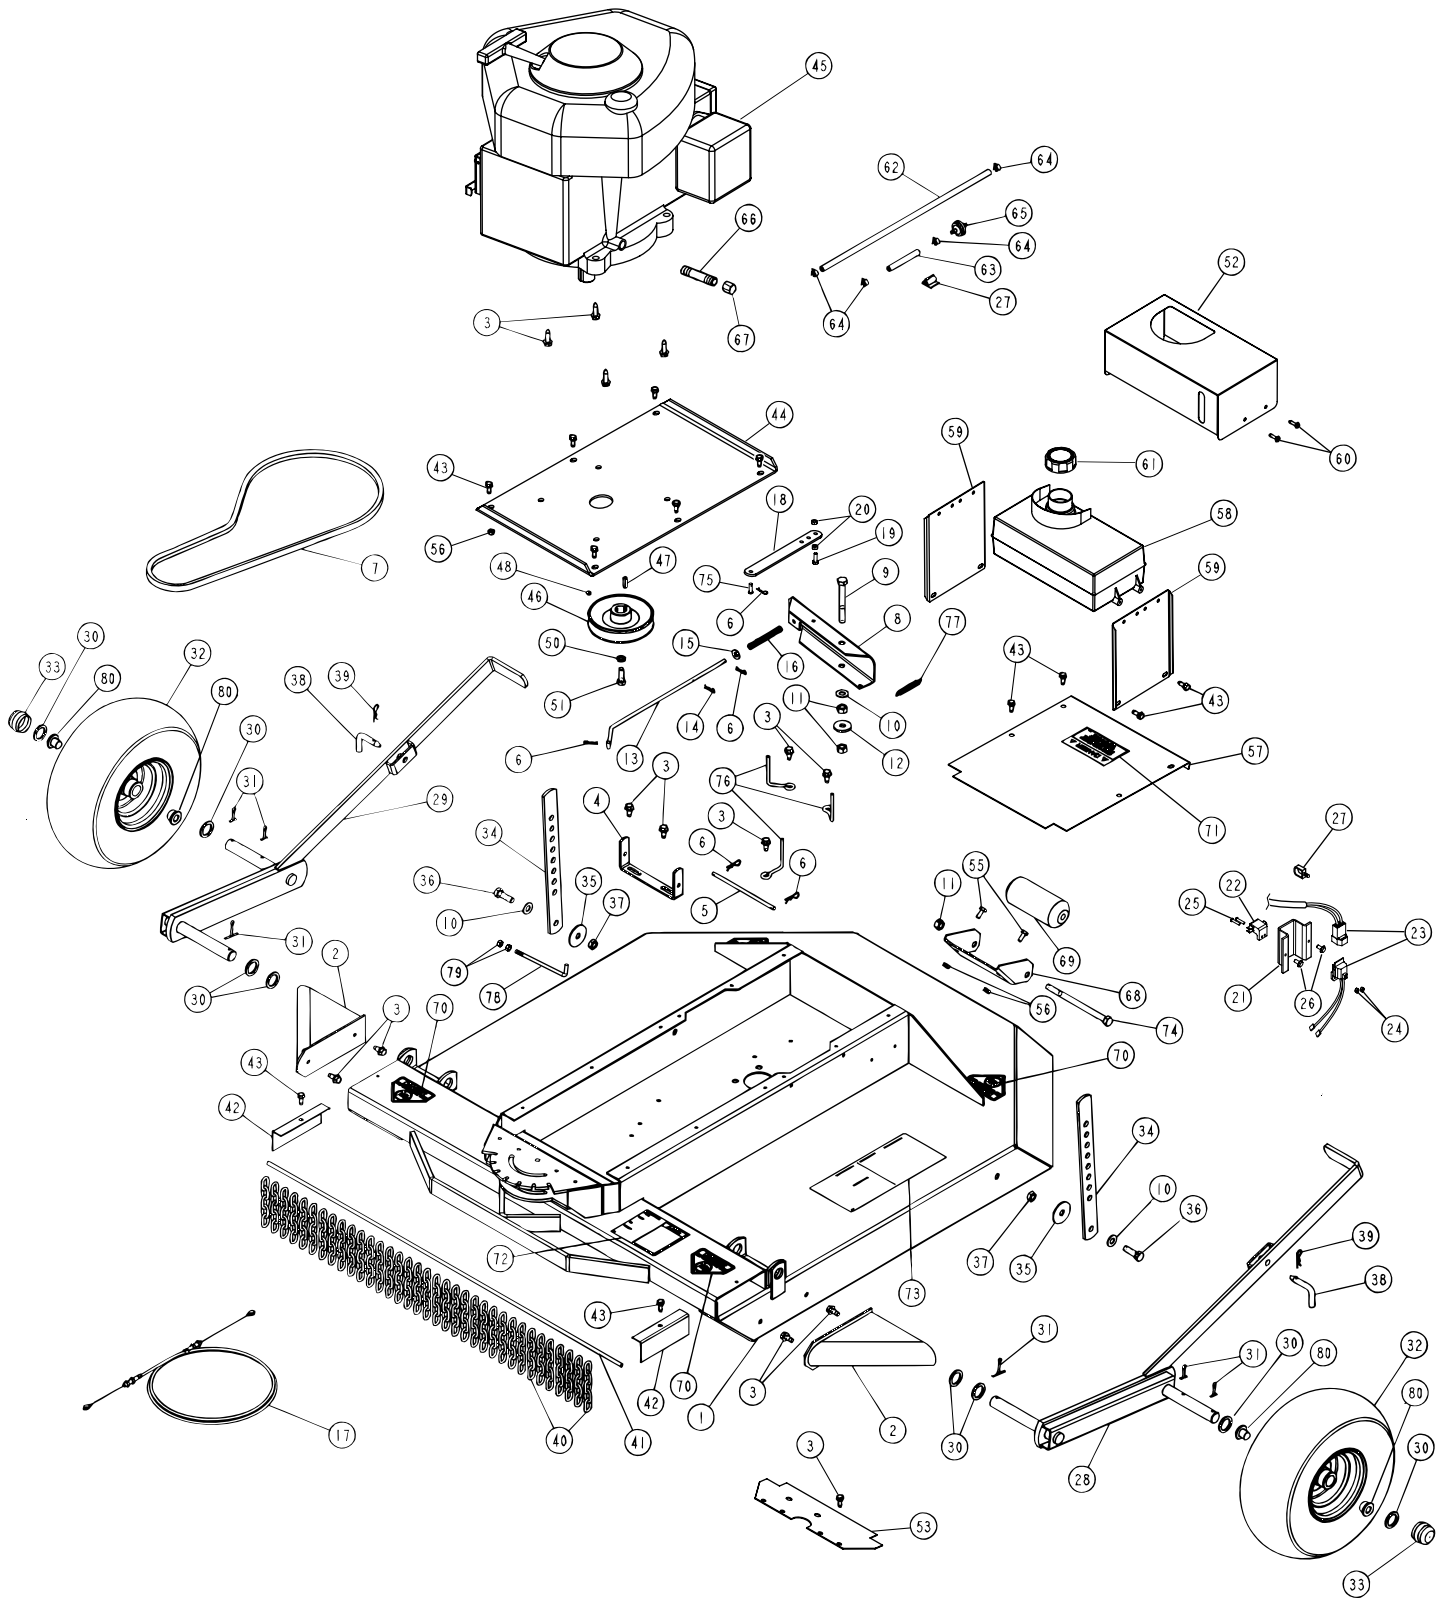

42" ROUGH CUT TRAILMOWER - MODELS 45-0361 & 45-03071

42" ROUGH CUT TRAILMOWER - MODELS 45-0361 & 45-03071

ITEM	PART NO.	DESCRIPTION	ITEM	PART NO.	DESCRIPTION
1.	HA24255	MOWER DECK	41.	HA24312	ROD CHAIN
2.	HA24378	GUARD WHEEL	42.	HA24313	BRACKET CHANNEL
3.	HA23193	SCREW 3/8-16 X 1-1/4 THD. FORMING	43.	HA9131	SCREW SELF THREADING
4.	HA24292	BRACKET BELT GUIDE	44.	25263	PLATE ENGINE MOUNTING
5.	HA24293	ROD BELT GUIDE	45.	49161*	ENGINE, 11 HP
6.	HA3090	PIN HAIR COTTER	46.	HA24457	PULLEY
7.	HA24294	V-BELT (B SEC. 60" O.C.)	47.	HA3073	KEY 1/4" SQ. X 1"
8.	HA24295	CHANNEL CLUTCH LEVER	48.	HA115321	SCREW 5/16-18 X 5/16 SOC. SET
9.	45100	BOLT 1/2-13 X 4" HEX HEAD	50.	43555	WASHER 7/16" LOCK
10.	HA120396	WASHER 1/2 FLAT	51.	HA181668	BOLT 7/16-20 X 1-1/4 HEX HEAD
11.	43262	NUT 1/2-13 HEX LOCK	52.	25051	COVER, GAS TANK
12.	HA14232	WASHER FLAT	53.	25265	COVER, FRONT DRIVE
13.	HA24296	ROD CLUTCH LINK	55.	43182	BOLT 5/16-18 X 3/4 HEX HEAD
14.	44101	PIN, COTTER 3/32" X 3/4"	56.	43064	NUT 5/16-18 HEX LOCK
15.	43081	WASHER FLAT 5/16" STD. WRT.	57.	25264	COVER, REAR DRIVE
16.	HA24297	SPRING CLUTCH	58.	HA23732	TANK GASOLINE
17.	HA24617	CLUTCH CABLE ASSY (Model 45-03071)	59.	HA24317	PLATE FUEL TANK
	49165	CLUTCH CABLE ASSY (Model 45-0361)	60.	HA163318	SCREW 1/4-14 X 7/8 TAPPING PAN HEAD
18.	25291	STRAP, CLUTCH ADJUSTING	61.	HA23733	CAP GASOLINE TANK
19.	43661	BOLT, 1/4-20 X 1" HEX HEAD	62.	48837	HOSE FUEL TANK LONG
20.	43016	NUT 1/4-20 HEX LOCK	63.	HA24455	HOSE FUEL TANK SHORT
21.	25262	BRACKET INTERLOCK MOUNTING	64.	HA23792	CLAMP FUEL LINE
22.	HA23199	SWITCH INTERLOCK	65.	HA23791	FILTER FUEL LINE
23.	64904	MODULE ASSY WITH WIRES	66.	48095	PIPE
24.	712-0121	NUT #10-24 HEX	67.	48096	CAP
25.	47078	SCREW #10-24 X 3/4"	68.	HA24310	BRACKET ROLLER
26.	48840	SCREW 1/4-20 WASHER HEAD	69.	HA12138	ROLLER MOWER
27.	48298	CLIP, CORD	70.	HA12315	DECAL DANGER (HAND)
28.	HA24300	WHEEL MOUNTING BRACKET L.H.	71.	HA12314	DECAL DANGER
29.	HA24301	WHEEL MOUNTING BRACKET R.H.	72.	HA24365	DECAL OPERATION/CAUTION
30.	HA4143	WASHER FLAT	73.	HA24366	DECAL HEIGHT ADJUSTMENT
31.	HA137258	PIN COTTER 3/16" X 1-3/4"	74.	HA126145	BOLT 1/2-13 X 7" HEX HEAD
32.	HA24308	TIRE	75.	43982	PIN, CLEVIS 1/4" X 5/8"
33.	HA23229	CAP HUB	76.	HA22981	BELT GUIDE
34.	HA24309	STRAP ADJUSTING	77.	HA24298	SPRING RETURN
35.	HA6979	WASHER FLAT	78.	49156	ROD, CABLE GUIDE
36.	43020	BOLT 1/2-13 X 1-1/2 HEX HEAD	79.	43013	NUT 1/4-20 HEX
37.	43019	NUT 1/2-13 HEX JAM	80.	44488	WHEEL BEARING
38.	HA23220	PIN LOCATING			
39.	47134	PIN HAIR COTTER .08" X 1.58"			
40.	HA24311	CHAIN DEFLECTOR			

* Order engine repair parts from your nearest Briggs & Stratton dealer.