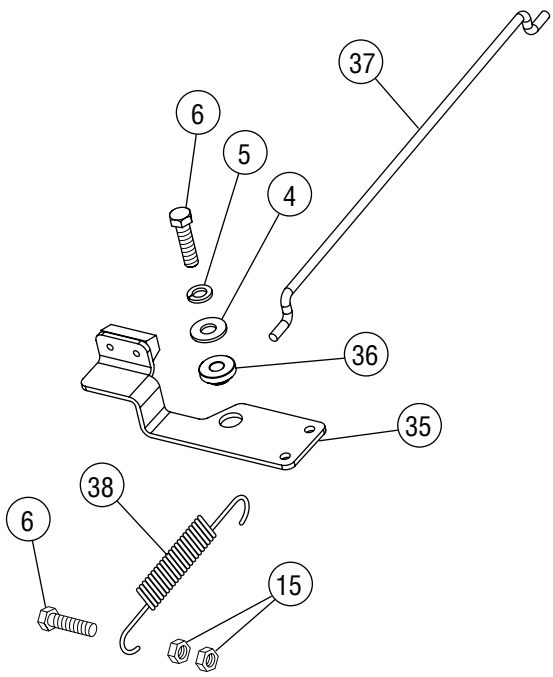

42" ROUGH CUT TRAILMOWER - MODELS 45-0361 & 45-03071

42" ROUGH CUT TRAILMOWER - MODELS 45-0361 & 45-03071

ITEM	PART NO.	DESCRIPTION
1.	64906	IDLER MOUNTING BRACKET
2.	43070	WASHER FLAT
3.	64899	IDLER ARM
4.	24472	BUSHING
5.	43003	WASHER 3/8" LOCK
6.	43062	BOLT 3/8-16 X 1-1/2" HEX HEAD
7.	49148	SPACER
8.	HA21341	IDLER PULLEY (FLAT)
9.	43054	BOLT 3/8-16 X 2" HEX HEAD
10.	43082	NUT 3/8-16 HEX LOCK
11.	HA22981	GUIDE BELT
12.	HA22224	SCREW 3/8-16 X 3/4 SELF TAPPING
13.	43087	BOLT 3/8-16 X 1-1/4" HEX HEAD
14.	HA15200	WASHER FLAT
15.	HA21362	NUT 3/8-16 NYLOCK
16.	HA24367	GREASE FITTING
17.	HA24278	HUB (WITH STUDS)
18.	HA24280	BEARING
19.	64913	HUB BLADE
20.	49149	SHAFT SPINDLE
21.	HA24282	SEAL O-RING
22.	HA3073	KEY 1/4" SQ X 1"
23.	HA456151	WASHER 13/16 X 1-1/2 X .134 FLAT
24.	HA427639	NUT 3/4-16 SLOTTED HEX
25.	43010	PIN 1/8" X 1" COTTER
26.	HA24624	DISC BLADE MOUNTING
27.	HA24288	BLADE
28.	HA24625	WASHER - FLAT
29.	HA24592	BOLT - 7/8-9 X 2-1/4 HEX BOLT
30.	HA137258	PIN 3/16 X 1-3/4 COTTER
31.	HA24593	NUT 7/8-9 SLOTTED HEX
32.	43353	WASHER 1/2 MED. LOCK
33.	HA120371	NUT 1/2-20 HEX
34.	HA24290	PULLEY SPINDLE
35.	64902	BRAKE
36.	49155	TRUNNION
37.	49160	BRAKE ROD
38.	HA20186	SPRING