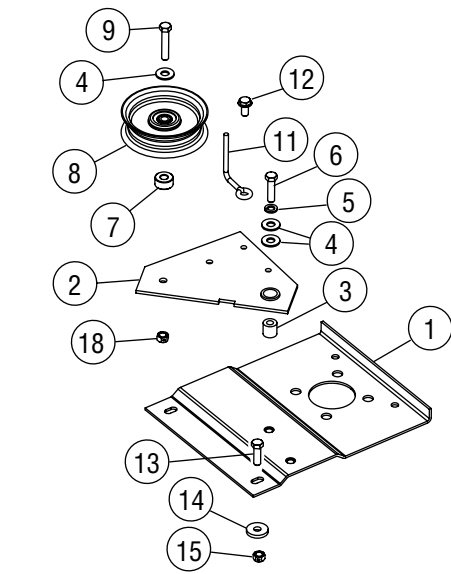

42" ROUGH CUT TRAILMOWER - MODELS 45-0361 & 45-03071

42" ROUGH CUT TRAILMOWER - MODELS 45-0361 & 45-03071

ITEM	PART NO.	DESCRIPTION
1.	64906	IDLER MOUNTING BRACKET
2.	43070	WASHER FLAT
3.	64899	IDLER ARM
4.	24472	BUSHING
5.	43003	WASHER 3/8" LOCK
6.	43062	BOLT 3/8-16 X 1-1/2" HEX HEAD
7.	49148	SPACER
8.	HA21341	IDLER PULLEY (FLAT)
9.	43054	BOLT 3/8-16 X 2" HEX HEAD
10.	43082	NUT 3/8-16 HEX LOCK
11.	HA22981	GUIDE BELT
12.	HA22224	SCREW 3/8-16 X 3/4 SELF TAPPING
13.	43087	BOLT 3/8-16 X 1-1/4" HEX HEAD
14.	HA15200	WASHER FLAT
15.	HA21362	NUT 3/8-16 NYLOCK
16.	HA24367	GREASE FITTING
17.	HA24278	HUB (WITH STUDS)
18.	HA24280	BEARING
19.	64913	HUB BLADE
20.	49149	SHAFT SPINDLE
21.	HA24282	SEAL O-RING
22.	HA3073	KEY 1/4" SQ X 1"
23.	HA456151	WASHER 13/16 X 1-1/2 X .134 FLAT
24.	HA427639	NUT 3/4-16 SLOTTED HEX
25.	43010	PIN 1/8" X 1" COTTER
26.	HA24624	DISC BLADE MOUNTING
27.	HA24288	BLADE
28.	HA24625	WASHER - FLAT
29.	HA24592	BOLT - 7/8-9 X 2-1/4 HEX BOLT
30.	HA137258	PIN 3/16 X 1-3/4 COTTER
31.	HA24593	NUT 7/8-9 SLOTTED HEX
32.	43353	WASHER 1/2 MED. LOCK
33.	HA120371	NUT 1/2-20 HEX
34.	HA24290	PULLEY SPINDLE
35.	64902	BRAKE
36.	49155	TRUNNION
37.	49160	BRAKE ROD
38.	HA20186	SPRING