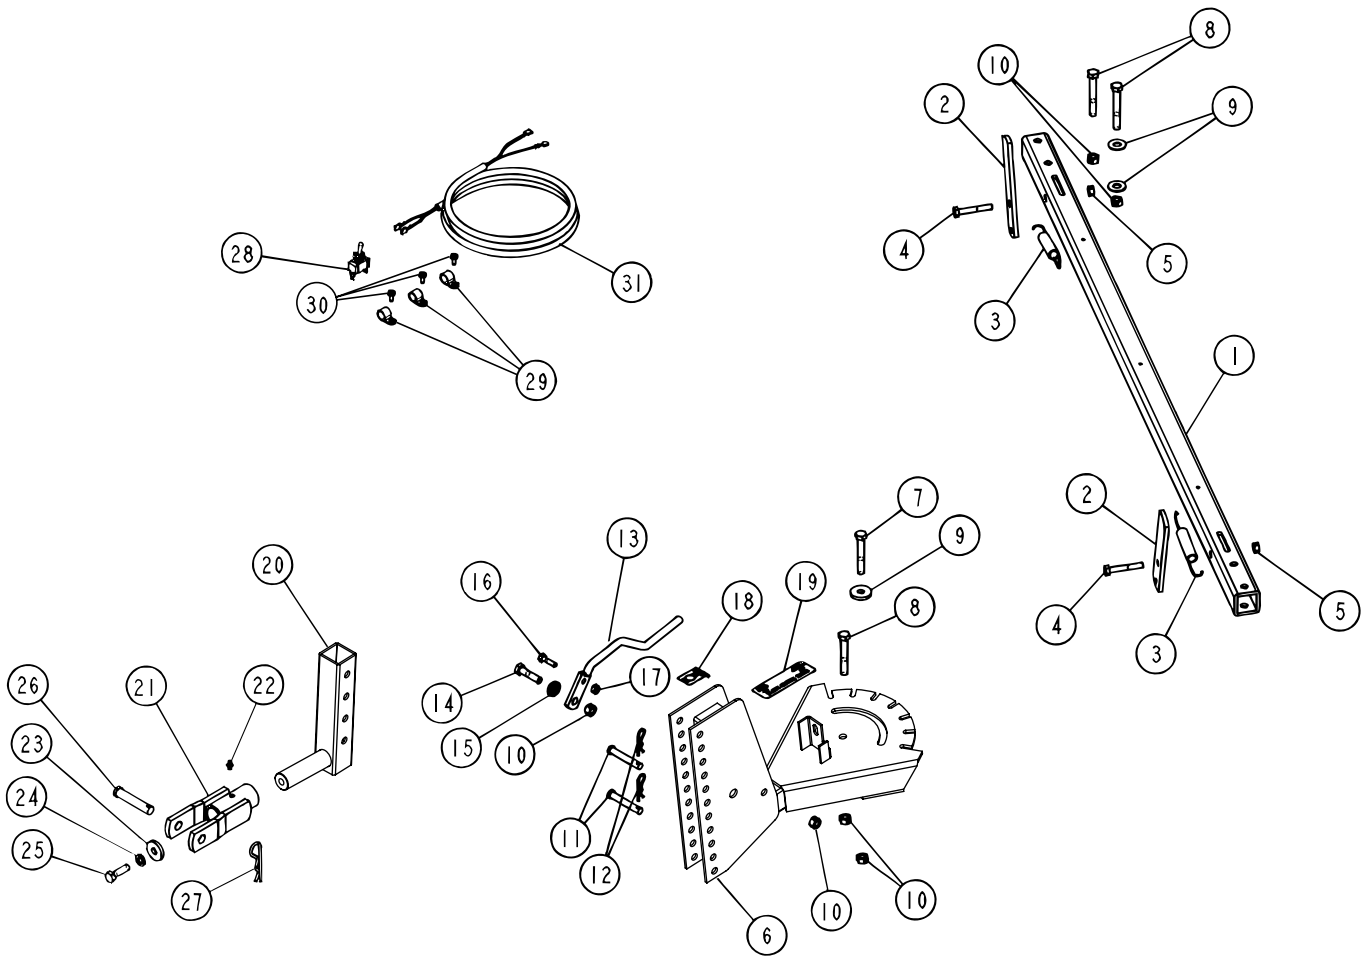

42" ROUGH CUT TRAILMOWER - MODELS 45-0361 & 45-03071

ITEM	PART NO.	DESCRIPTION	ITEM	PART NO.	DESCRIPTION
1.	25273	TUBE DRAWBAR (MODEL 45-0361)	17.	43013	NUT 1/4-20 LOCK
	HA24321	TUBE DRAWBAR (MODEL 45-03071)	18.	HA23262	DECAL ENGINE SHUT-OFF
2.	HA24441	STRAP HITCH	19.	HA23265	DECAL CLUTCH LEVER
3.	HA20186	SPRING EXTENSION	20.	64910	BRACKET DRAWBAR ADJUSTMENT
4.	44180	BOLT 5/16-18 X 2" HEX HEAD	21.	HA24326	DRAWBAR SWIVEL
5.	43064	NUT 5/16-18 HEX LOCK	22.	HA5074	FITTING GREASE
6.	64909	HITCH ASSEMBLY	23.	HA15200	WASHER
7.	HA180132	BOLT 3/8-16 X 2-1/4 HEX HEAD	24.	43003	WASHER 3/8 LOCK
8.	43509	BOLT 3/8-16 X 2-3/4 HEX HEAD	25.	43087	BOLT 3/8-16 X 1-1/4 HEX HEAD
9.	43070	WASHER 3/8 FLAT	26.	HA24330	PIN CLEVIS
10.	43082	NUT 3/8-16 HEX LOCK	27.	HA3341	PIN HAIR COTTER, 5/32"
11.	HA23636	PIN CLEVIS	28.	HA22759	SWITCH ON/OFF
12.	47134	PIN HAIR COTTER .08 X 1.58	29.	HA23761	CLIP HOSE 3/8"
13.	49157	LEVER CLUTCH	30.	HA9411666	SCREW #10-16 X 1/2 SELF TAPPING
14.	43062	BOLT 3/8-16 X 1-1/2 HEX HEAD	31.	49164	WIRE HARNESS (MODEL 45-0361)
15.	HA19445	SPRING COMPRESSION		HA24353	WIRE HARNESS (MODEL 45-03071)
16.	43012	BOLT 1/4-20 X 3/4 HEX HEAD			