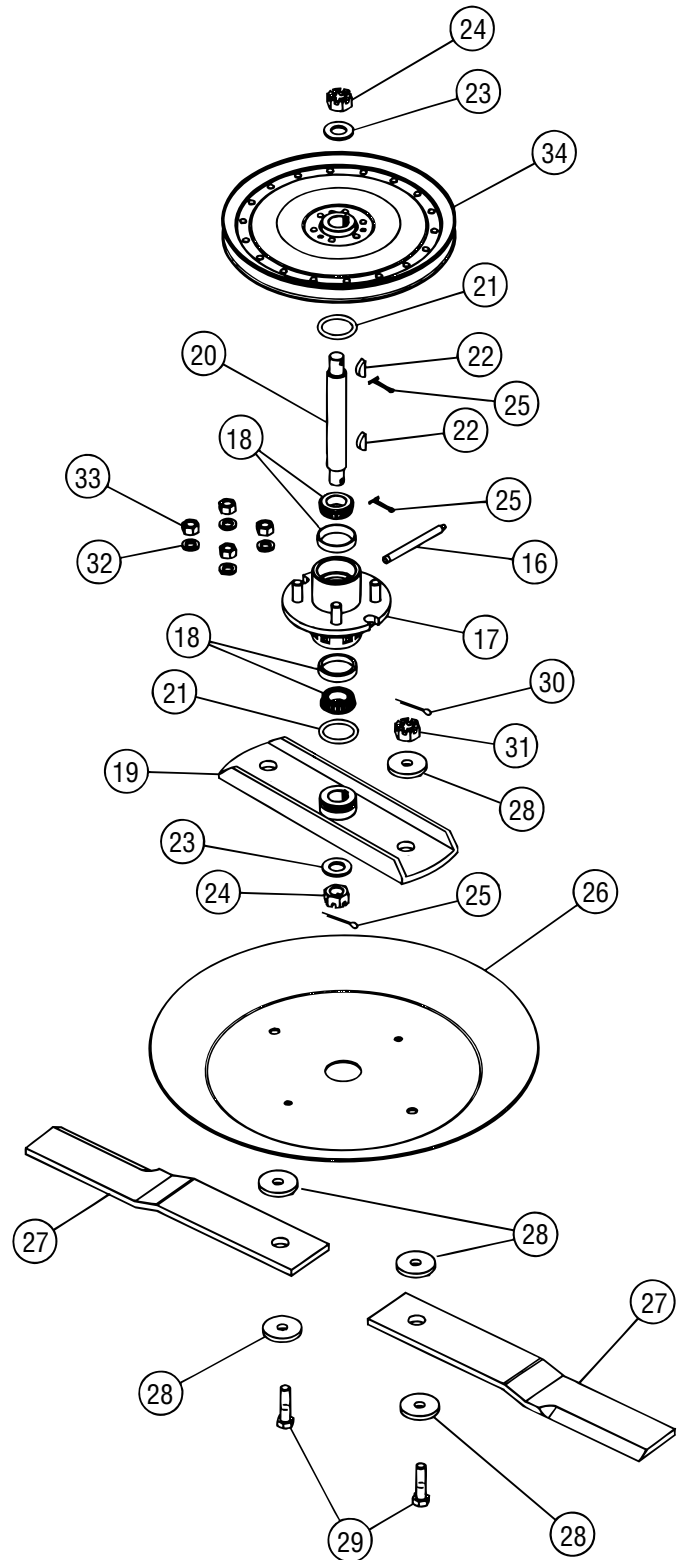

42" ROUGH CUT TRAILMOWER - MODELS 45-0361 & 45-03071

42" ROUGH CUT TRAILMOWER - MODELS 45-0361 & 45-03071

ITEM	PART NO.	DESCRIPTION
1.	64906	IDLER MOUNTING BRACKET
2.	43070	WASHER FLAT
3.	64899	IDLER ARM
4.	24472	BUSHING
5.	43003	WASHER 3/8" LOCK
6.	43062	BOLT 3/8-16 X 1-1/2" HEX HEAD
7.	49148	SPACER
8.	HA21341	IDLER PULLEY (FLAT)
9.	43054	BOLT 3/8-16 X 2" HEX HEAD
10.	43082	NUT 3/8-16 HEX LOCK
11.	HA22981	GUIDE BELT
12.	HA22224	SCREW 3/8-16 X 3/4 SELF TAPPING
13.	43087	BOLT 3/8-16 X 1-1/4" HEX HEAD
14.	HA15200	WASHER FLAT
15.	HA21362	NUT 3/8-16 NYLOCK
16.	HA24367	GREASE FITTING
17.	HA24278	HUB (WITH STUDS)
18.	HA24280	BEARING
19.	64913	HUB BLADE
20.	49149	SHAFT SPINDLE
21.	HA24282	SEAL O-RING
22.	HA3073	KEY 1/4" SQ X 1"
23.	HA456151	WASHER 13/16 X 1-1/2 X .134 FLAT
24.	HA427639	NUT 3/4-16 SLOTTED HEX
25.	43010	PIN 1/8" X 1" COTTER
26.	HA24624	DISC BLADE MOUNTING
27.	HA24288	BLADE
28.	HA24625	WASHER - FLAT
29.	HA24592	BOLT - 7/8-9 X 2-1/4 HEX BOLT
30.	HA137258	PIN 3/16 X 1-3/4 COTTER
31.	HA24593	NUT 7/8-9 SLOTTED HEX
32.	43353	WASHER 1/2 MED. LOCK
33.	HA120371	NUT 1/2-20 HEX
34.	HA24290	PULLEY SPINDLE
35.	64902	BRAKE
36.	49155	TRUNNION
37.	49160	BRAKE ROD
38.	HA20186	SPRING