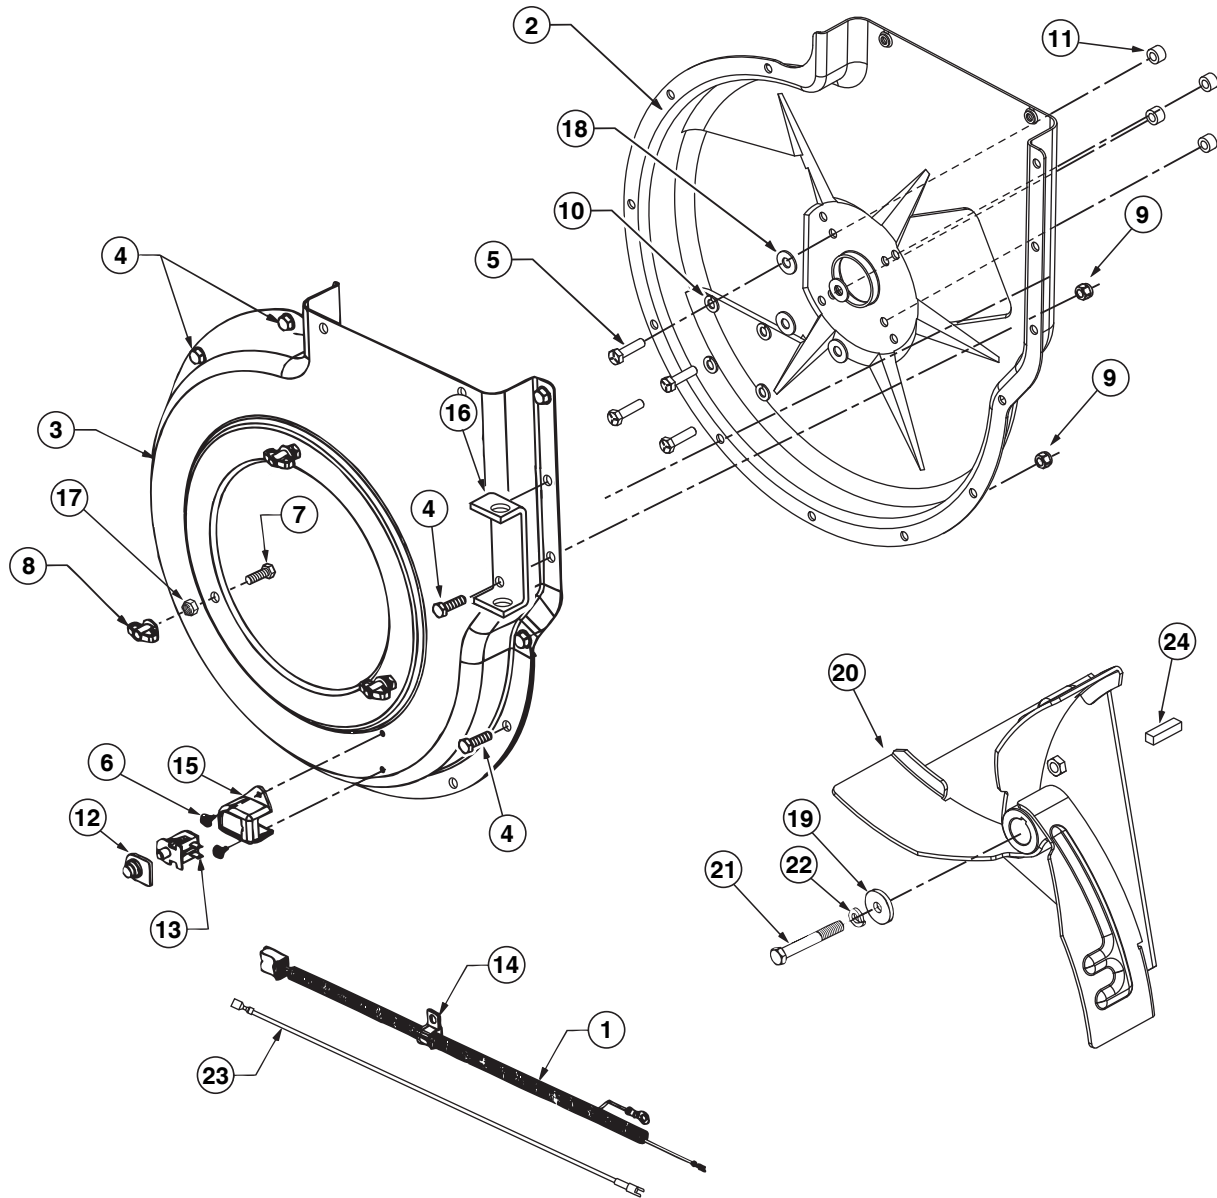

REPAIR PARTS FOR MODEL 45-0407 SOFT TOP MOW-N-VAC IMPELLER HOUSING ASSEMBLY

REF. NO.	PART NO.	QTY.	DESCRIPTION	REF. NO.	PART NO.	QTY.	DESCRIPTION
1	49869	1	Harness, Wire	13	725-3166	1	Snap Mount Switch
2	24634	1	Housing Assembly, Inner	14	726-0272	1	Clamp
3	24633	1	Housing Assembly, Outer	15	731-1613	1	Switch Cover
4	43182	10	Hex Bolt, 5/16-18 x 3/4"	16	24958	1	Hose Hanger Bracket
5	710-0772	3	Hex Bolt, 5/16-24 x 2"	17	48848	3	Nylock Jam Nut, 5/16-18
6	710-1268	2	Screw, Self Tap #10-16 x 3/8"	18	48591	2	Spacer Rod
7	43063	3	Hex Bolt, 5/16-18 x 1"	19	736-0247	1	Washer, 13/32" x 1-1/4"
8	712-0421	3	Wingnut	20	65428	1	Impeller Assembly
9	47810	12	Nylock Nut, 5/16-18	21	710-1273	1	Hex Bolt, 3/8-24 x 2-3/4"
10	43086	3	Lock Washer, 5/16"	22	43003	1	Lockwasher, 3/8"
11	719-0330A	1	Mounting Adapter	23	629-0241A	1	Harness Adapter
12	725-1700	1	Switch Cover