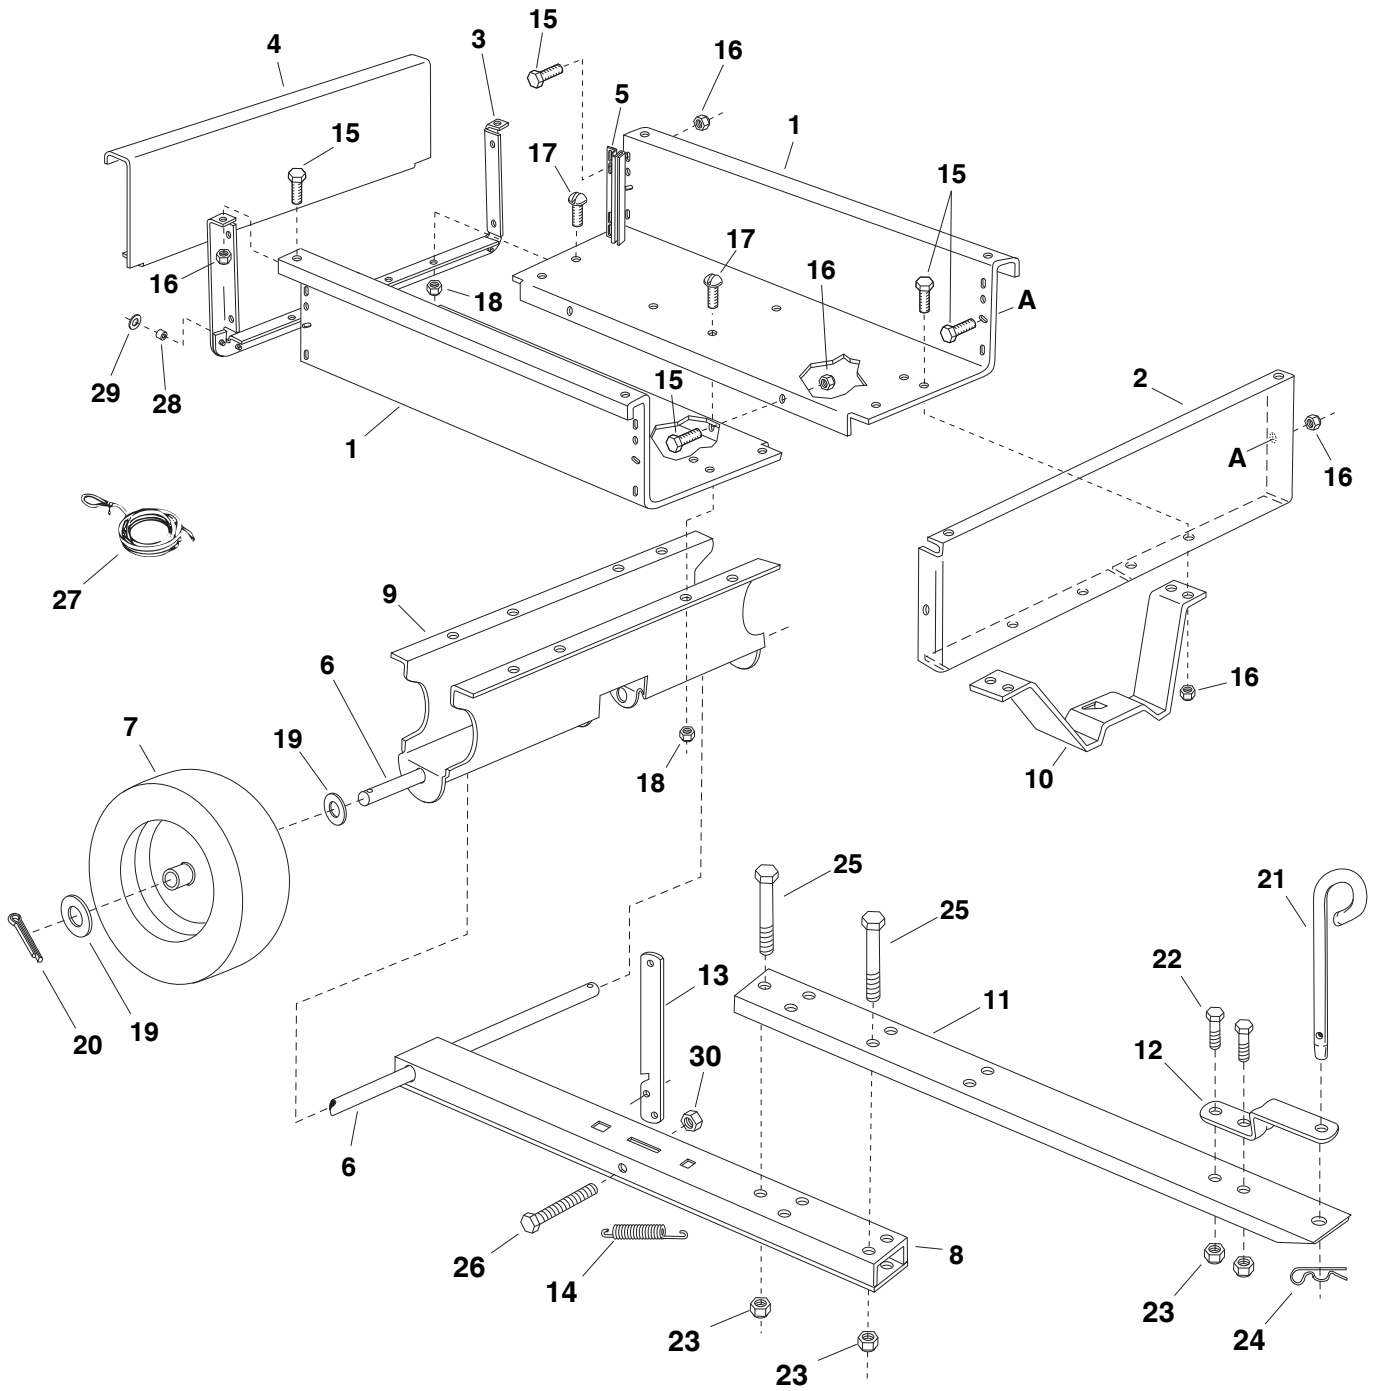

# CART REPAIR PARTS FOR 45-0407 5.5 HP MOW-N-VAC

# REPAIR PARTS LIST FOR 45-0407 5.5 HP MOW-N-VAC

REF. NO.	PART NO.	QTY.	DESCRIPTION	REF. NO.	PART NO.	QTY.	DESCRIPTION
1	23912	2	Cart Body	16	47189	16	Nylock Nut, 1/4-20
2	24906	1	Front Panel	17	43814	12	Truss Head Bolt, 5/16-18 x 3/4"
3	62458	1	Tailgate Reinforcement Bracket	18	47810	13	Nylock Nut, 5/16-16
4	24907	1	Tailgate	19	43009	4	Washer
5	23548	2	Tailgate Guide	20	43010	2	Cotter Pin
6	24896	1	Axle	21	23353	1	Hitch Pin
7	44456	2	Wheel	22	43001	2	Hex Bolt, 3/8-16 x 1"
8	65426	1	Rear Tongue	23	HA21362	5	Nylock Nut, 3/8-16
9	23506	1	Wheel Support	24	43343	1	Hair Cotter Pin, 3/32"
10	24497	1	Latch Stand Bracket	25	43574	3	Hex Bolt, 3/8-16 x 3"
11	25742	1	Front Tongue	26	47407	1	Hex Bolt, 5/16-18 x 4"
12	23475	1	Hitch Bracket	27	49868	1	Rope, 36"
13	25010	1	Latch Lock Lever	28	23625	2	Spacer, .38" x .62" x .27"
14	HA20186	1	Spring	29	43081	2	Washer, 5/16" Std.
15	43012	16	Hex Bolt, 1/4-20 x 3/4"	30	43064	1	Lock Nut, 5/16-16