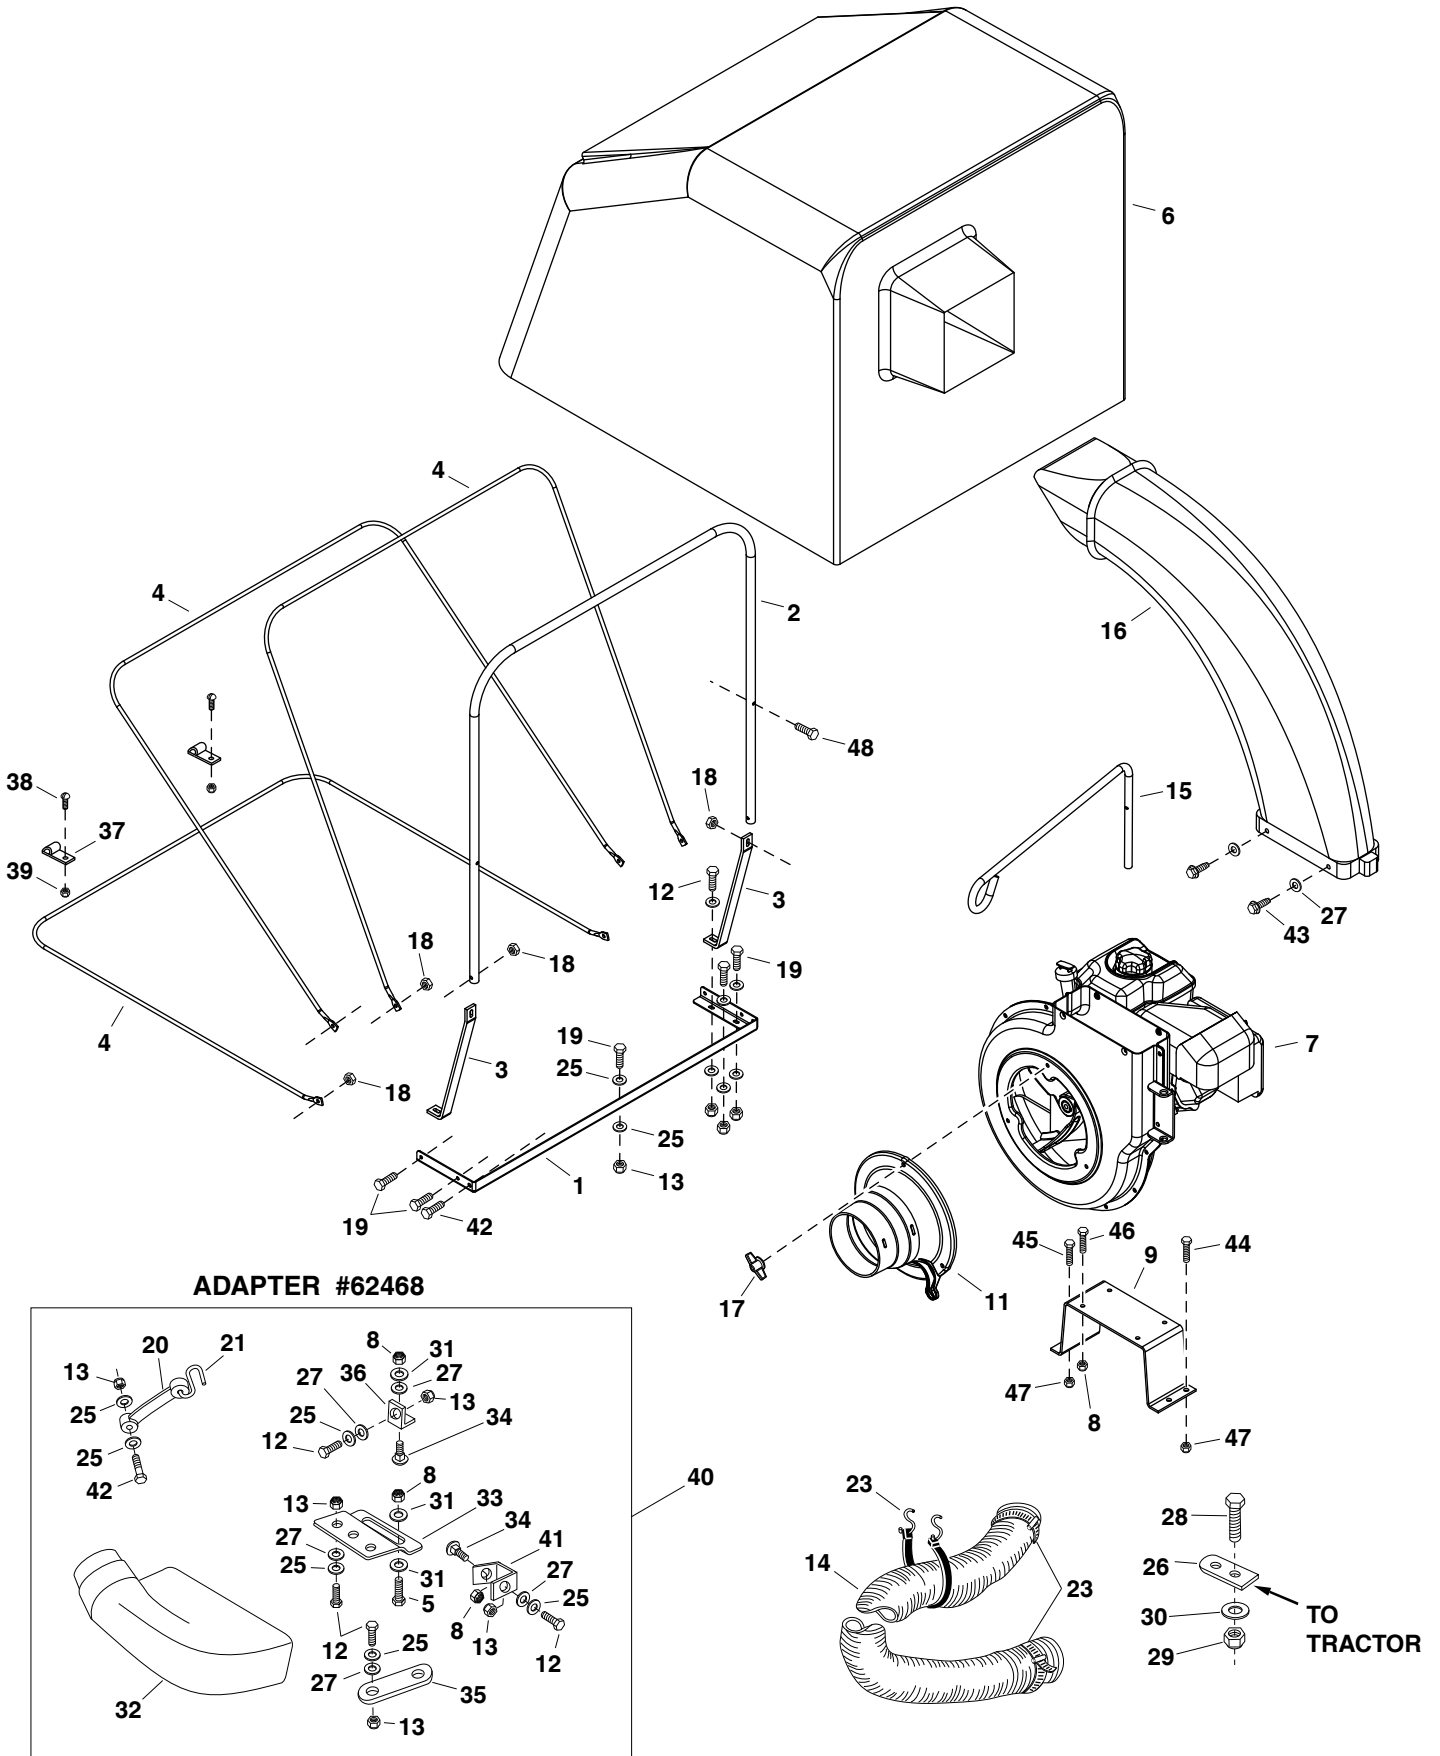

REPAIR PARTS FOR MODEL 45-0407 SOFT TOP MOW-N-VAC

REPAIR PARTS FOR MODEL 45-0407 SOFT TOP MOW-N-VAC

REF. NO.	PART NO.	QTY.	DESCRIPTION	REF. NO.	PART NO.	QTY.	DESCRIPTION
1	25836	1	Top Support Angle	25	43088	17	Washer, 1/4" Std.
2	25740	1	Front Support Tube	26	23540	1	Hitch Plate
3	25876	2	Brace	27	1543-69	9	Nylon Washer
4	49864	3	Lower Support Rod	28	43351	1	Hex Bolt, 1/2-13 x 1-1/4"
5	43063	2	Hex Bolt, 5/16-18 x 1"	29	43262	1	Lock Nut, 1/2-13
6	49865	1	Cart Cover	30	43352	1	Flat Washer, 7/16"
7	1263020264E1	1	Engine, 5.5 HP	31	43081	12	Washer, 5/16" Std.
8	47810	7	Nylock Nut, 5/16-18	32	43830	1	Deck Adapter
9	25834	1	Engine Mounting Base	33	23560	1	Deck Adapter Bracket
10	65428	1	Impeller Assembly	34	43080	2	Carriage Bolt, 5/16" x 3/4"
11	43791	1	Hose Adapter	35	23825	1	Mounting Strap
12	43661	4	Hex Bolt, 1/4-20 x 1"	36	23826	1	Angle Bracket
13	47189	17	Nylock Nut, 1/4-20	37	HA23761	2	Clip
14	43792	1	Hose	38	43346	2	Truss Head Bolt, #10-32 x 5/8"
15	49974	1	Hose Hanger Rod	39	47171	2	Nylock Nut, #10-32
16	46420	1	Deflector w/ Elbow	40	62486	1	Deck Adapter Kit
17	712-0421	3	Wing Nut	41	23827	1	Mounting Bracket
18	43013	8	Lock Nut, 1/4-20	42	1509-90	6	Hex Bolt, 1/4-20 x 1-1/4"
19	43012	9	Hex Bolt, 1/4-20 x 3/4"	43	47630	4	Hex Bolt, 5/16-18 x 3/4" (Thread Forming)
20	44850	2	Tarp Strap	44	43001	2	Hex Bolt, 3/8-16 x 1"
21	44849	2	"S" Hook	45	43574	2	Hex Bolt, 3/8-16 x 3"
22	43793	2	Hose Clamp	46	43085	4	Hex Bolt, 5/16-18 x 1-1/2"
23	43790	1	Tarp Strap, 25"	47	HA21362	4	Nylock Nut, 3/8-16
24	24958	1	Hose Hanger Bracket