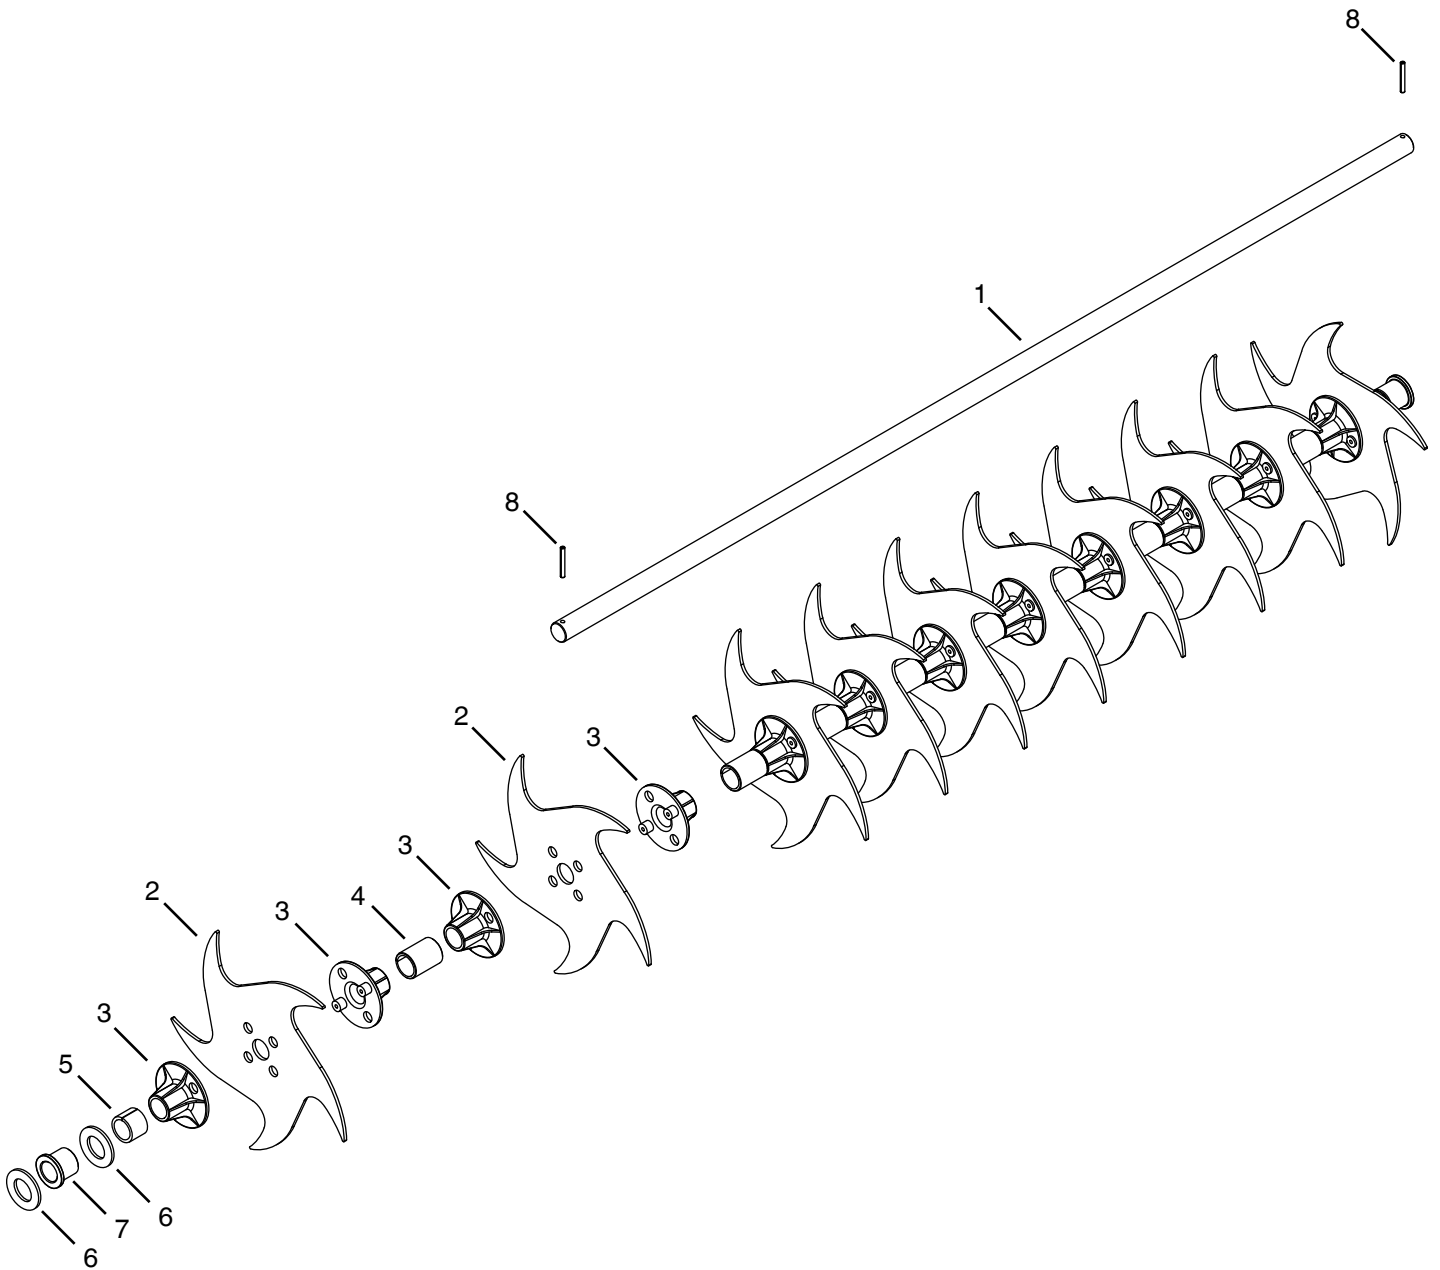

REPAIR PARTS FOR 45-0458 SPIKE AERATOR

REF	QTY	PART NO	DESCRIPTION	REF	QTY	PART NO	DESCRIPTION
1	1	26369	Shaft	6	4	1540-31	Washer, .78" x 1.25" x .062"
2	10	25429	Curved Spike Disk	7	2	44798	Flange Bearing
3	20	45148	Spike Disk Hub	8	2	714-0121	Cotter Pin 5/32" x 1"
4	9	44494	Spacer, .8" x 1" x 1.33"	1	1	40753-S	Owners Manual
5	2	23368	Spacer, .76" 1" x .75"				