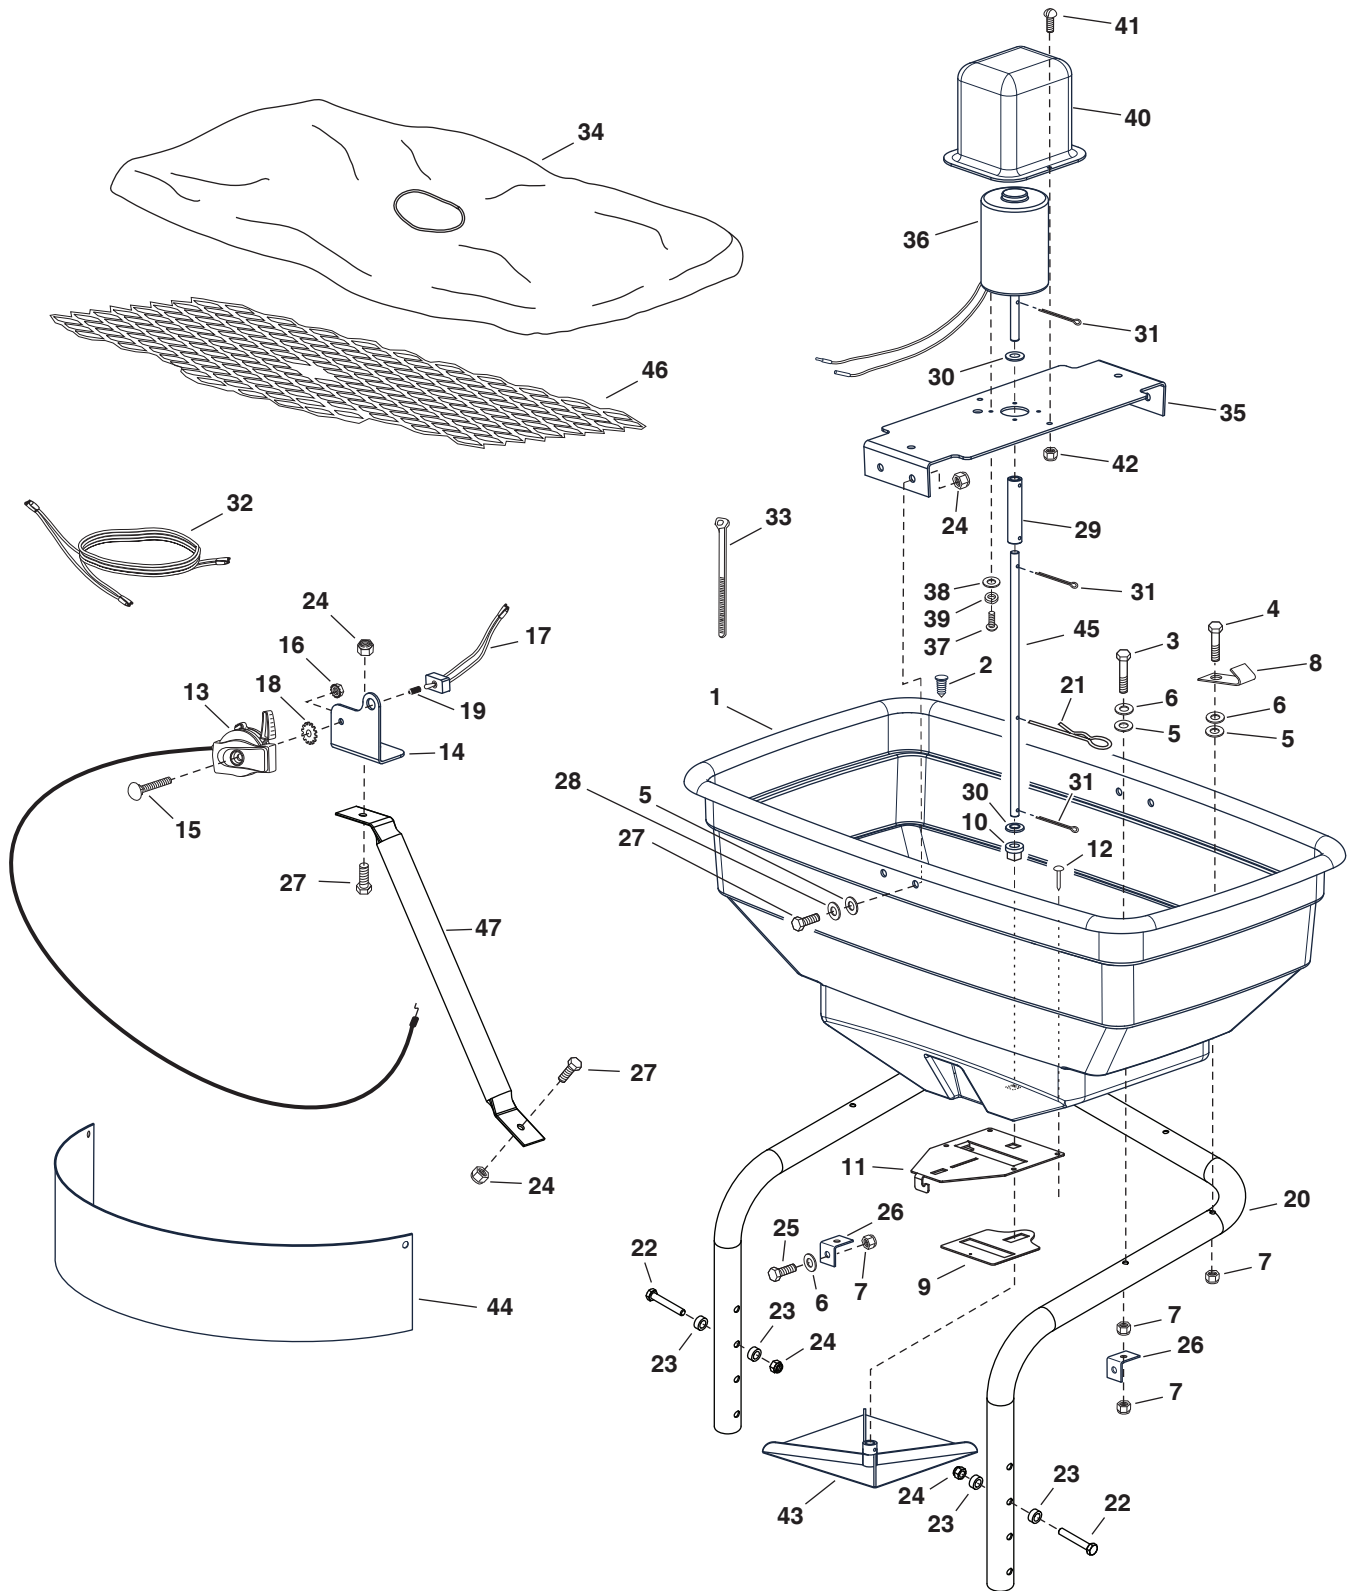

REPAIR PARTS FOR 45-0460 SPREADER

REPAIR PARTS FOR 45-0460 SPREADER

REF	QTY	PART NO	DESCRIPTION	REF	QTY	PART NO	DESCRIPTION
1	1	48915	Hopper	25	2	43012	Hex Bolt, 1/4-20 x 3/4"
2	2	48402	1/4" Plug	26	2	23826	Angle Bracket
3	2	45164	Hex Bolt, 1/4-20 x 2-1/4"	27	6	43063	Hex Bolt, 5/16-18 x 1"
4	4	46699	Hex Bolt, 1/4-20 x 2"	28	4	43081	Washer, 5/16"
5	10	1543-69	Nylon Washer	29	1	24884	Impeller Coupler
6	8	43088	1/4" Washer	30	2	48577	Motor Lip Seal
7	10	47189	Nylock Nut, 1/4"	31	3	43010	Cotter Pin, 1/8 x 1-1/4"
8	2	25672	Clip	32	1	46554	Wire Harness
9	1	25118	Flow Slide	33	3	726-0178	Nylon Tie
10	1	44285	Bushing	34	1	49080	Vinyl Cover
11	1	24853	Guide Plate	35	1	24936	Motor Mount Bracket
12	4	43882	Pop Rivet	36	1	46562	Motor
13	1	47999	Control Cable Assembly	37	4	46334	Slotted Bolt, 8-32 x 1/2"
14	1	24937	Control Mount Bracket	38	4	43910	Washer, #10
15	1	45039	Carriage Bolt, 1/4-20 x 1-3/4"	39	4	736-0722	Lock Washer, #10
16	1	46978	Sims Nut, 1/4"	40	1	48432	Motor Cover
17	1	48983	On/Off Switch	41	2	43346	Slotted Bolt, 10-32 x 5/8"
18	1	44732	Star Washer	42	2	47171	Nylock Nut, 10-32
19	1	45082	Rubber Boot Switch	43	1	04367	Impeller
20	1	48947	Hopper Mount Tube	44	1	48559	Rear Deflector
21	1	48934	Hairpin Agitator	45	1	24946	Shaft
22	2	44180	Hex Bolt, 5/16-18 x 2"	46	1	49947	Spreader Screen
23	4	23625	Spacer, .38 x .62 x .27	47	1	40398	Control Mount Tube
24	8	47810	Nylock Nut, 5/16"		1	40977	Owners Manual