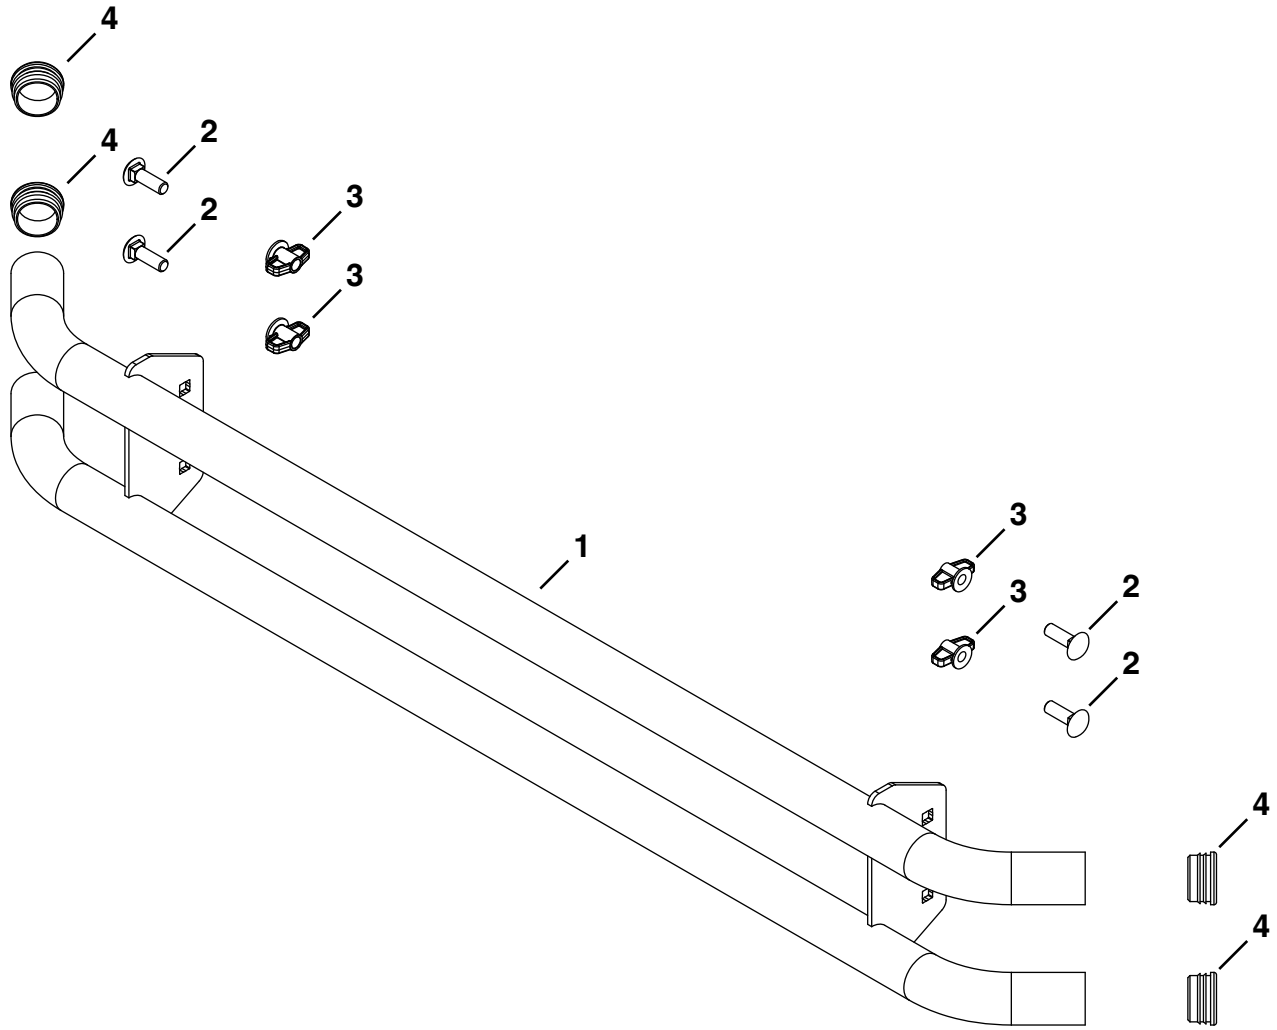

REPAIR PARTS FOR 45-0461 BUMPER

REF	QTY	PART NO	DESCRIPTION	REF	QTY	PART NO	DESCRIPTION
1	1	66344	Bumper	4	4	47674	Plug
2	4	44326	Carriage Bolt, 5/16-18 x 1"		1	40980	Owners Manual
3	4	712-0421	Plastic Wing Nut, 5/16-18				